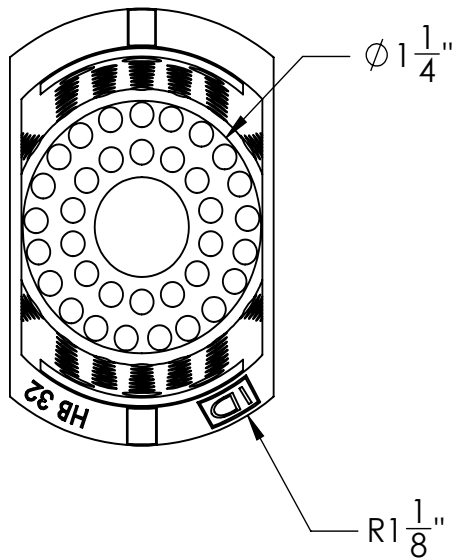

# HB 32 Specifications

**HB 32:**  
- 2" ABS hair basket

**Compatible with the following models:**

- S-AG 38 / S-LAG 38
- S-DG 38
- S-LT 38

**Note:**

- HB 32B ( B denotes black ABS, standard is grey)

**Infinity Drain**  
145 Dixon Avenue  
Amityville, NY 11701  
Phone: 516.767.6786  
Fax: 516.740.3066  
www.infinitydrain.com

NOTE: Installer must verify all rough-in dimensions prior to installation and consult local and national codes. Conformity and compliance to local and national codes are the responsibility of the installer.