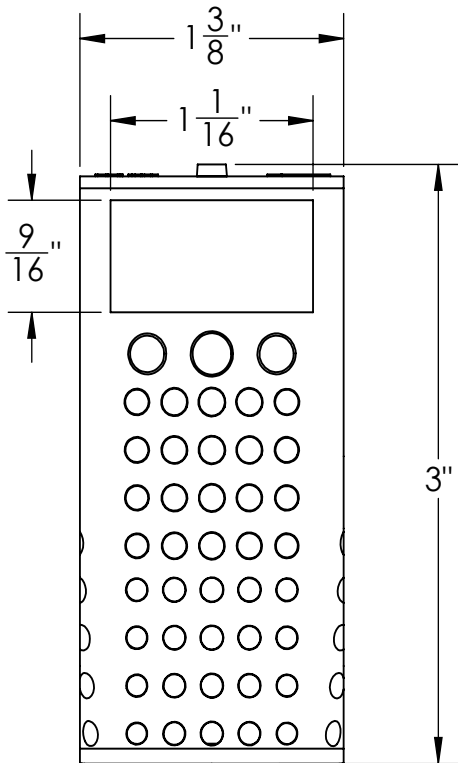

# HB 32 Specifications

**HB 32:**  
- 2" ABS hair basket

**Compatible with the following models:**

- S-AG 38 / S-LAG 38
- S-DG 38
- S-LT 38

**Note:**

- HB 32B ( B denotes black ABS, standard is grey)

**Infinity Drain**  
145 Dixon Avenue  
Amityville, NY 11701  
Phone: 516.767.6786  
Fax: 516.740.3066  
www.infinitydrain.com