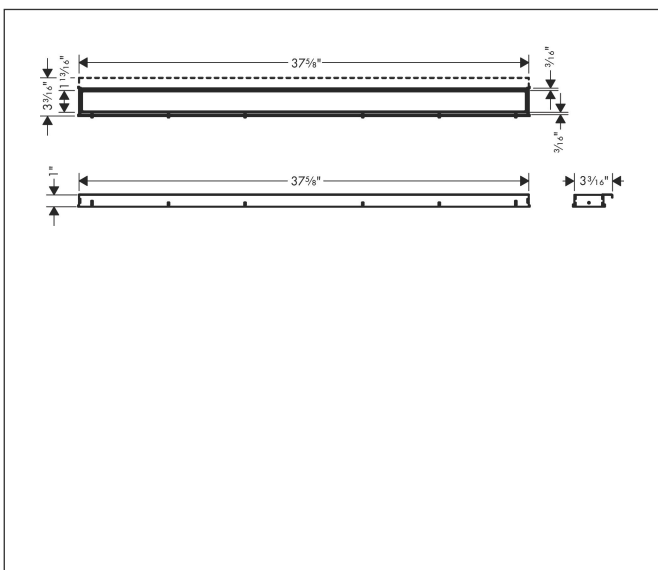

Brand	hansgrohe
Art. Name	RainDrain Match Trim 39 3/8" with Height Adjustable Frame
Art. Nr.	56041671
Surface	matte black
Pos.	1

Product Picture

Features

- Consists of: design trim, height adjustable frame, wall installation flange
- Mounting type: wall-mounted, free in the floor
- Easy to clean surface
- Easy adjustment to tile thickness with height adjustable frame (7 - 18 mm)
- Tile thickness: up to 18 mm
- Suitable for any type of tile
- Up to 60 l/min drainage capacity
- Where to use: new construction, renovation
- Grate removal tool allows easy removal of the trim
- Wall mounting possible
- tile inlay depth: 12 mm
- Grate material: Stainless Steel 304 (1.4301)
- Suitable for primary and secondary drainage
- Frame width: 62 mm

Drawing

Technology