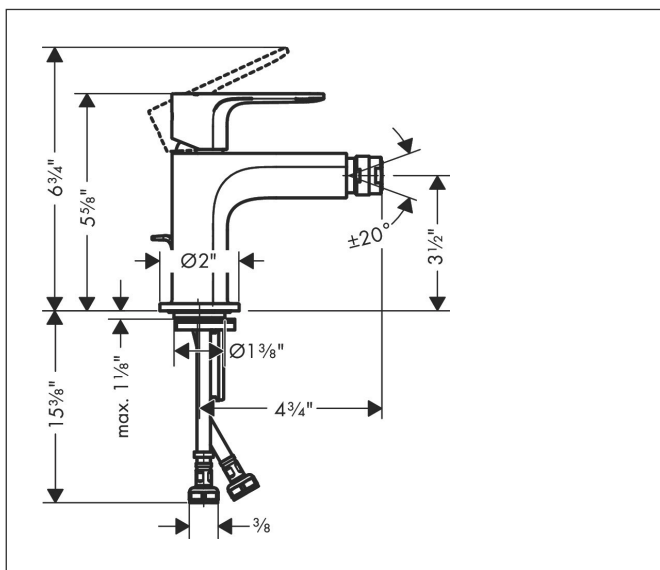

Brand hansgrohe
 Art. Name **Rebris S** Single-Hole Bidet Faucet
 Art. Nr. 72210001
 Surface chrome
 Pos. 1

Product Picture

Features

- Consists of: Single-lever bidet faucet, Pop-up assembly
- Spout height: 89 mm
- Pivoting aerator
- Spray modes: Aerated spray
- Flow: 1.5 GPM (5.7 L/Min)
- Ceramic cartridge
- Includes pop-up drain
- Material waste set: Metal

Drawing

Technology