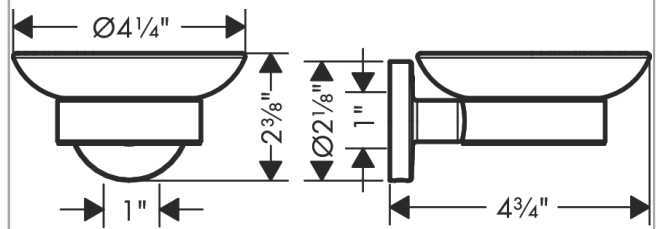

**Logis Universal
Soap Dish**

Finishes : **chrome** Part no. : **41715000**

Description

Features

- Brass, Glass
- Wall-mounted
- Metal holder

Item details

List Price \$ 40.00

Product image

Scale drawing

**Logis Universal
Soap Dish**

Finishes : **chrome** Part no. : **41715000**

Exploded drawing

Year of production: >04/18

**Logis Universal
Soap Dish**

Finishes : **chrome** Part no. : **41715000**