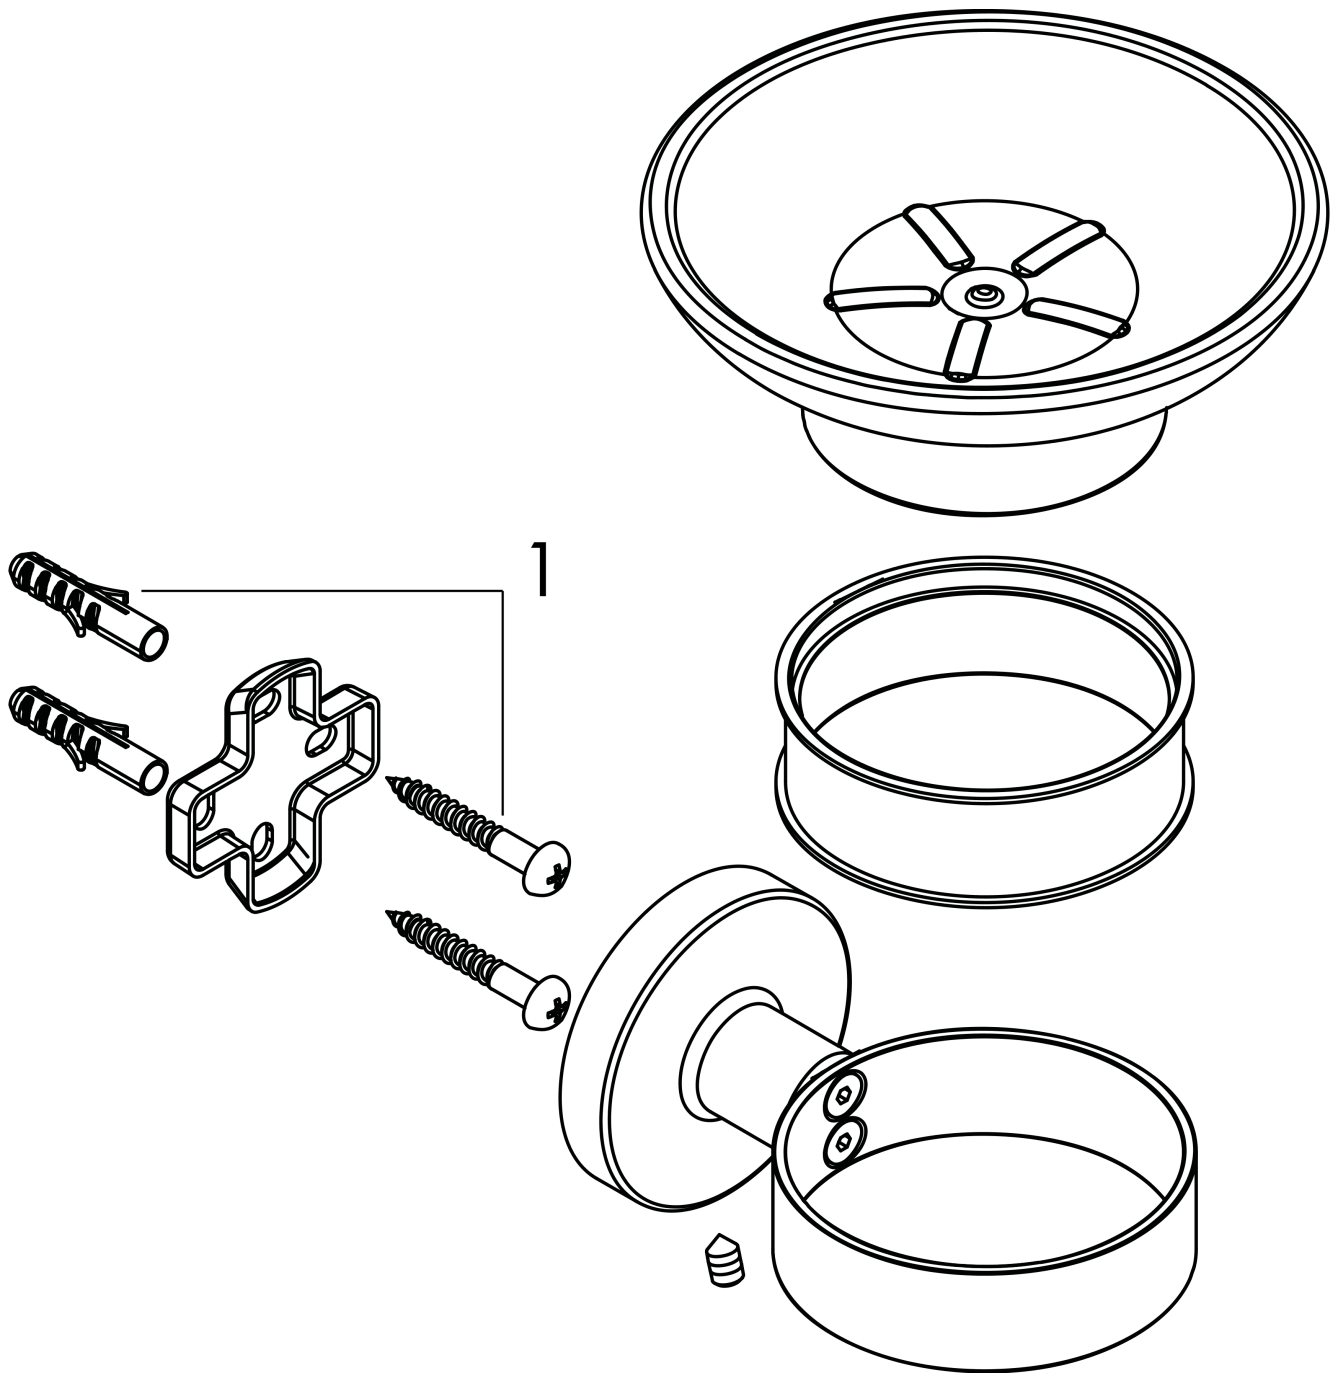

**Logis Universal
Soap Dish**

Finishes : **chrome** Part no. : **41715000**

Description

Features

- Brass, Glass
- Wall-mounted
- Metal holder

Item details

List Price \$ 40.00

Product image

Scale drawing

**Logis Universal
Soap Dish**

Finishes : **chrome** Part no. : **41715000**

Exploded drawing

Year of production: >04/18

**Logis Universal
Soap Dish**

Finishes : **chrome** Part no. : **41715000**

Spare parts list

Year of production: >04/18

Pos.	Description	Part no.	Price	PU
1	mounting set	40915000	-	1