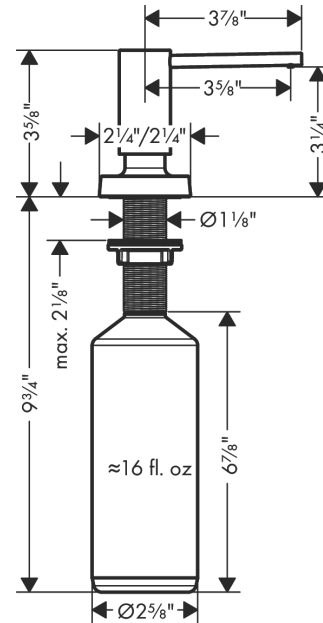

Soap Dispenser, Metris

Finishes : **chrome** Part no. : **40468001**

Description

Features

- metal
- bottle capacity 16 oz
- 1 7/8" maximum counter depth

Item details

List Price \$ 80.00

Product image

Scale drawing

Soap Dispenser, Metris

Finishes : **chrome** Part no. : **40468001**

Exploded drawing

Year of production: >01/19

Soap Dispenser, Metris

Finishes : **chrome** Part no. : **40468001**

Spare parts list

Year of production: >01/19

Pos.	Description	Part no.	Price	PU
1	pump	93283000	-	1
2	bottle for lotion dispenser	93278000	-	1
3	escutcheon	93284000	-	1