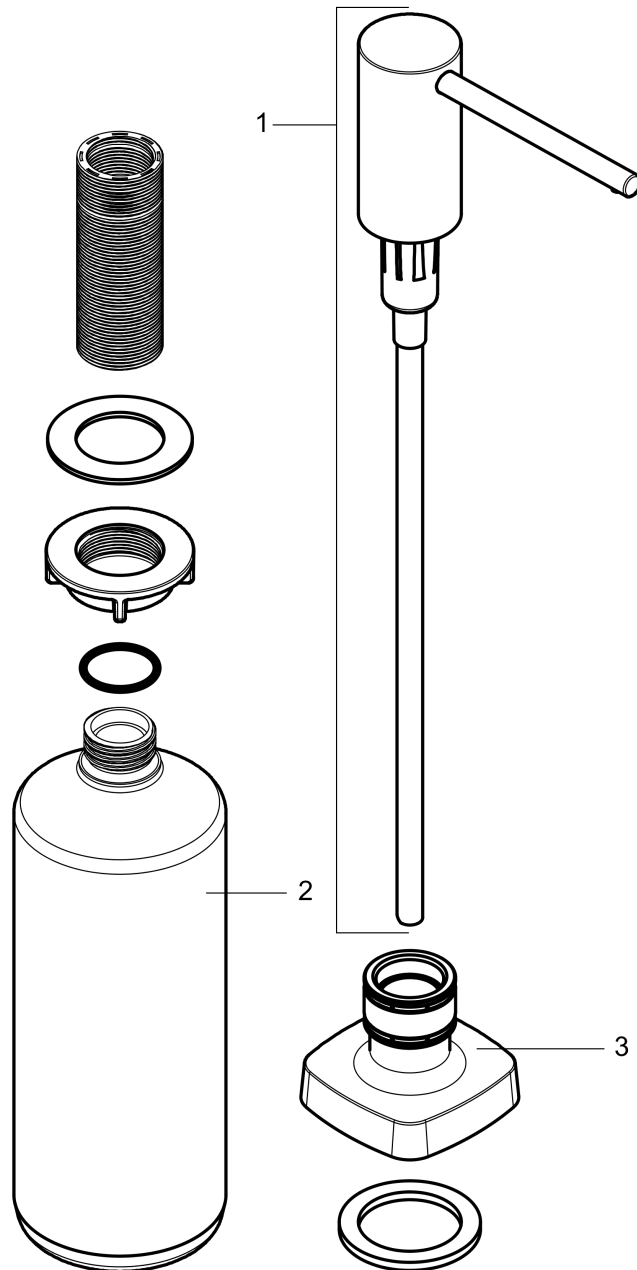

Soap Dispenser, Metris

Finishes : **chrome** Part no. : **40468001**

Description

Features

- metal
- bottle capacity 16 oz
- 1 7/8" maximum counter depth

Item details

List Price \$ 80.00

Product image

Scale drawing

Soap Dispenser, Metris

Finishes : **chrome** Part no. : **40468001**

Exploded drawing

Year of production: >01/19

Soap Dispenser, Metris

Finishes : **chrome** Part no. : **40468001**

Spare parts list

Year of production: >01/19

Pos.	Description	Part no.	Price	PU
1	pump	93283000	-	1
2	bottle for lotion dispenser	93278000	-	1
3	escutcheon	93284000	-	1