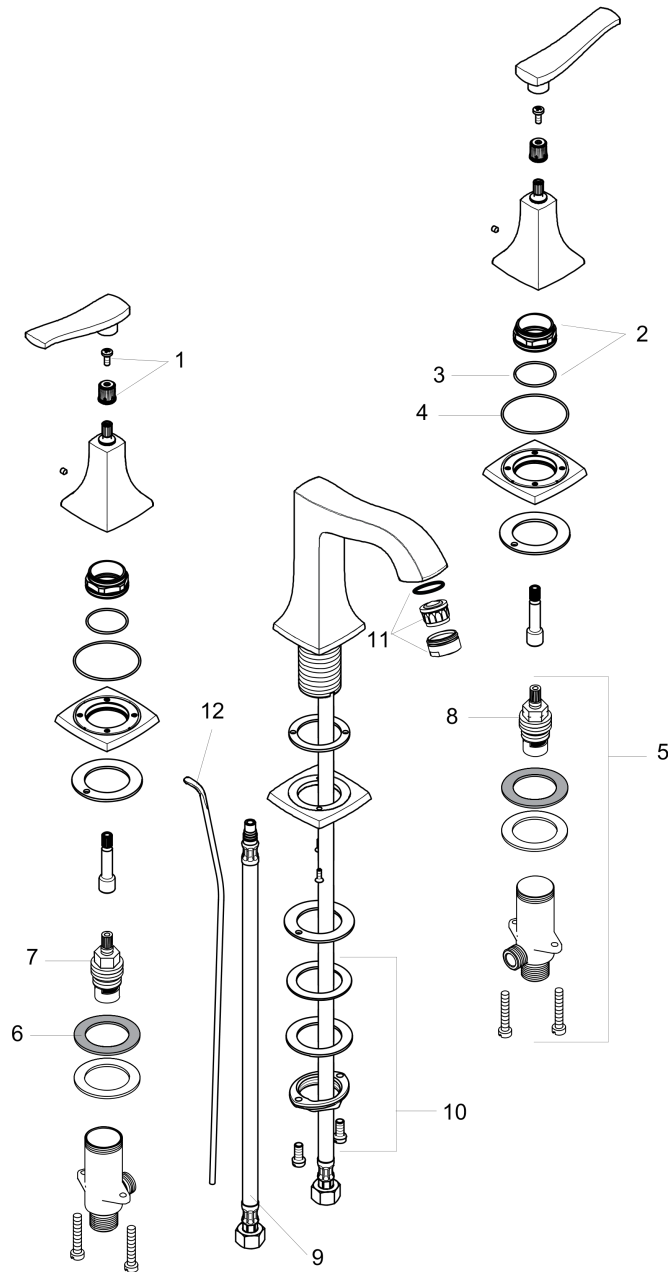

Metropol Classic
Widespread Faucet 160 with Lever Handles and Pop-Up Drain, 1.2 GPM
 Finishes : **chrome** Part no. : **31331001**

Description

Features

- Aerated spray
- Flow: 1.2 GPM (4.5 L/Min)
- 90° ceramic valves
- Includes pop-up drain

Item details

List Price \$ 669.00

Technology

Compliance

Product image

Scale drawing

Metropol Classic
Widespread Faucet 160 with Lever Handles and Pop-Up Drain, 1.2 GPM
 Finishes : **chrome** Part no. : **31331001**

Exploded drawing

Year of production: >01/18

Metropol Classic**Widespread Faucet 160 with Lever Handles and Pop-Up Drain, 1.2 GPM**Finishes : **chrome** Part no. : **31331001****Spare parts list**

Year of production: >01/18

Pos.	Description	Part no.	Price	PU
1	handle fixing set	98932000	-	1
2	nut	92825000	-	1
3	O-ring 29x1,5	92738000	-	1
4	O-ring 48x1,5	92159000	-	1
5	stop valve cpl.	97357001	-	1
6	lever collar	97548000	-	1
7	shut off unit right closing	94009000	-	1
8	shut off unit left closing	94008000	-	1
9	connection hose 18½" M8x0,75 3/8"	96321001	-	1
10	fixing set (Ø 32)	13961000	-	1
11	aerator M24x1 (4,5 l/min)	92877000	-	1
12	pull rod	96657000	-	1
a	pop up waste	88509000	-	1
b	handle for hot water	92821000	-	1
c	handle for cold water	92822000	-	1
d	escutcheon for handle	92824000	-	1
e	escutcheon	92823000	-	1
f	escutcheon for spout	92814000	-	1
g	spout cpl.	92820000	-	1