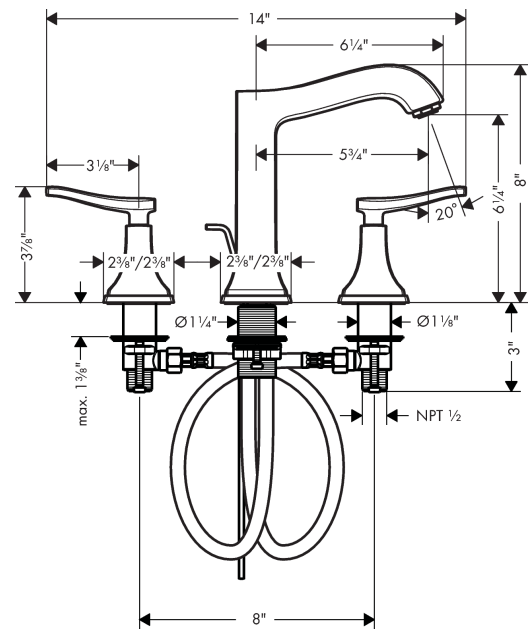

Metropol Classic
Widespread Faucet 160 with Lever Handles and Pop-Up Drain, 1.2 GPM
 Finishes : **chrome** Part no. : **31331001**

Description

Features

- Aerated spray
- Flow: 1.2 GPM (4.5 L/Min)
- 90° ceramic valves
- Includes pop-up drain

Item details

List Price \$ 669.00

Technology

Compliance

Product image

Scale drawing

Metropol Classic
Widespread Faucet 160 with Lever Handles and Pop-Up Drain, 1.2 GPM
 Finishes : **chrome** Part no. : **31331001**

Exploded drawing

Year of production: >01/18

Metropol Classic**Widespread Faucet 160 with Lever Handles and Pop-Up Drain, 1.2 GPM**Finishes : **chrome** Part no. : **31331001****Spare parts list**

Year of production: >01/18

Pos.	Description	Part no.	Price	PU
1	handle fixing set	98932000	-	1
2	nut	92825000	-	1
3	O-ring 29x1,5	92738000	-	1
4	O-ring 48x1,5	92159000	-	1
5	stop valve cpl.	97357001	-	1
6	lever collar	97548000	-	1
7	shut off unit right closing	94009000	-	1
8	shut off unit left closing	94008000	-	1
9	connection hose 18½" M8x0,75 3/8"	96321001	-	1
10	fixing set (Ø 32)	13961000	-	1
11	aerator M24x1 (4,5 l/min)	92877000	-	1
12	pull rod	96657000	-	1
a	pop up waste	88509000	-	1
b	handle for hot water	92821000	-	1
c	handle for cold water	92822000	-	1
d	escutcheon for handle	92824000	-	1
e	escutcheon	92823000	-	1
f	escutcheon for spout	92814000	-	1
g	spout cpl.	92820000	-	1