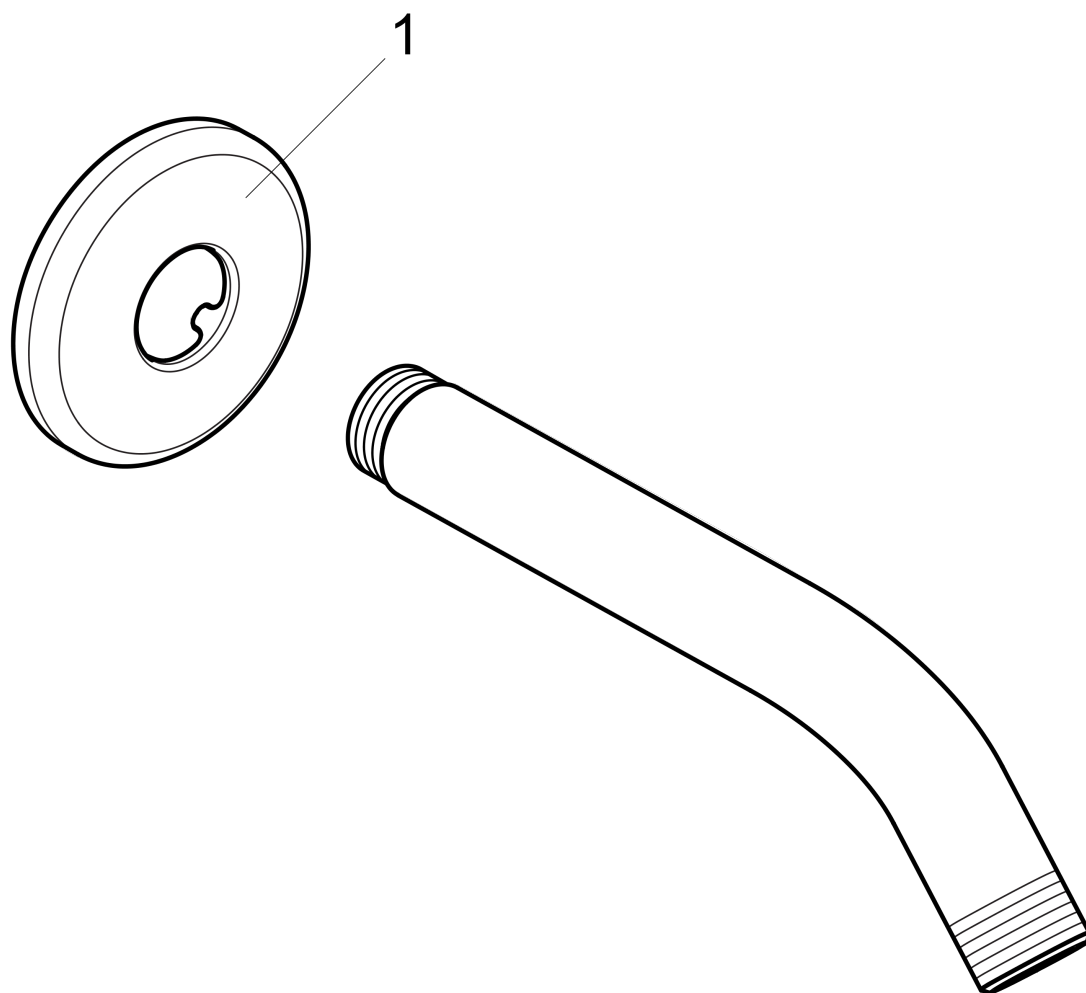

Showerarm Standard 6"

Finishes : **brushed nickel** Part no. : **27411823**

Description

Features

- Brass
- 1/2" NPT
- Escutcheon

Item details

List Price \$ 59.00

Compliance

Product image

Scale drawing

Showerarm Standard 6"

Finishes : **brushed nickel**

Part no. : **27411823**

Exploded drawing

Year of production: >**03/07**

Showerarm Standard 6"

Finishes : **brushed nickel** Part no. : **27411823**

Spare parts list

Year of production: >**03/07**

Pos.	Description	Part no.	Price	PU
1	escutcheon Ø 64 mm	88536820	-	1