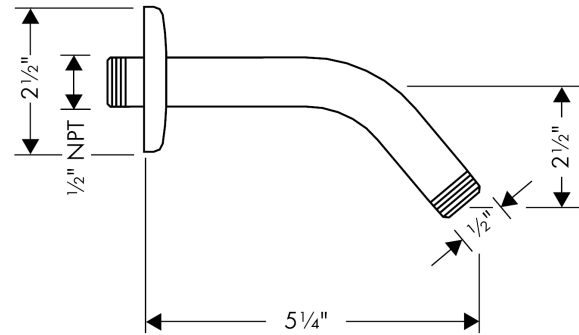

Showerarm Standard 6"

Finishes : **brushed nickel** Part no. : **27411823**

Description

Features

- Brass
- 1/2" NPT
- Escutcheon

Item details

List Price \$ 59.00

Compliance

Product image

Scale drawing

Showerarm Standard 6"

Finishes : **brushed nickel**

Part no. : **27411823**

Exploded drawing

Year of production: >**03/07**

Showerarm Standard 6"

Finishes : **brushed nickel** Part no. : **27411823**

Spare parts list

Year of production: >**03/07**

Pos.	Description	Part no.	Price	PU
1	escutcheon Ø 64 mm	88536820	-	1