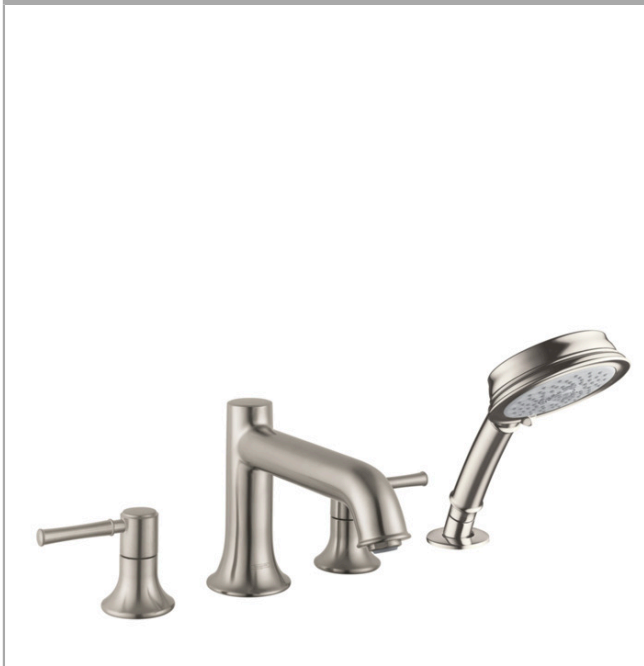

**Talis C**  
**4-Hole Roman Tub Set Trim with 1.8 GPM Handshower**  
 Finishes : **brushed nickel** Part no. : **14315821**

**Description**

**Features**

- consists of: 4-Hole Roman tub filler trim, Handshower, Handshower holder
- 90° ceramic valves
- Integrated double backflow prevention

**Item details**

List Price \$ 1,087.00

**Technology**

**Compliance**

**Product image**

**Scale drawing**

**Talis C**  
**4-Hole Roman Tub Set Trim with 1.8 GPM Handshower**  
 Finishes : **brushed nickel**    Part no. : **14315821**

Exploded drawing

Year of production: >07/18

**Talis C**  
**4-Hole Roman Tub Set Trim with 1.8 GPM Handshower**  
 Finishes : **brushed nickel** Part no. : **14315821**

## Spare parts list

Year of production: >07/18

Pos.	Description	Part no.	Price	PU
1	diverter knob	98607820	-	1
2	hollow set screw M6x6	97660000	-	1
3	aerator M24x1 (25 l/min)	13914820	-	1
4	selector assy	96775000	-	1
5	handle fixing set	98932000	-	1
6	handshower	04753820	-	1
7	filter packing	94246000	-	1
8	set of non return valves DW 15	94074000	-	1
9	escutcheon Ø 52 mm	97159820	-	1
10	shower holder	28071820	-	1
a	O-Ring 14x2,5	98189000	-	1
b	O-Ring 23x2,5	98183000	-	1
c	O-Ring 22x2	98185000	-	1
d	O-ring 9x2,5	98217000	-	1