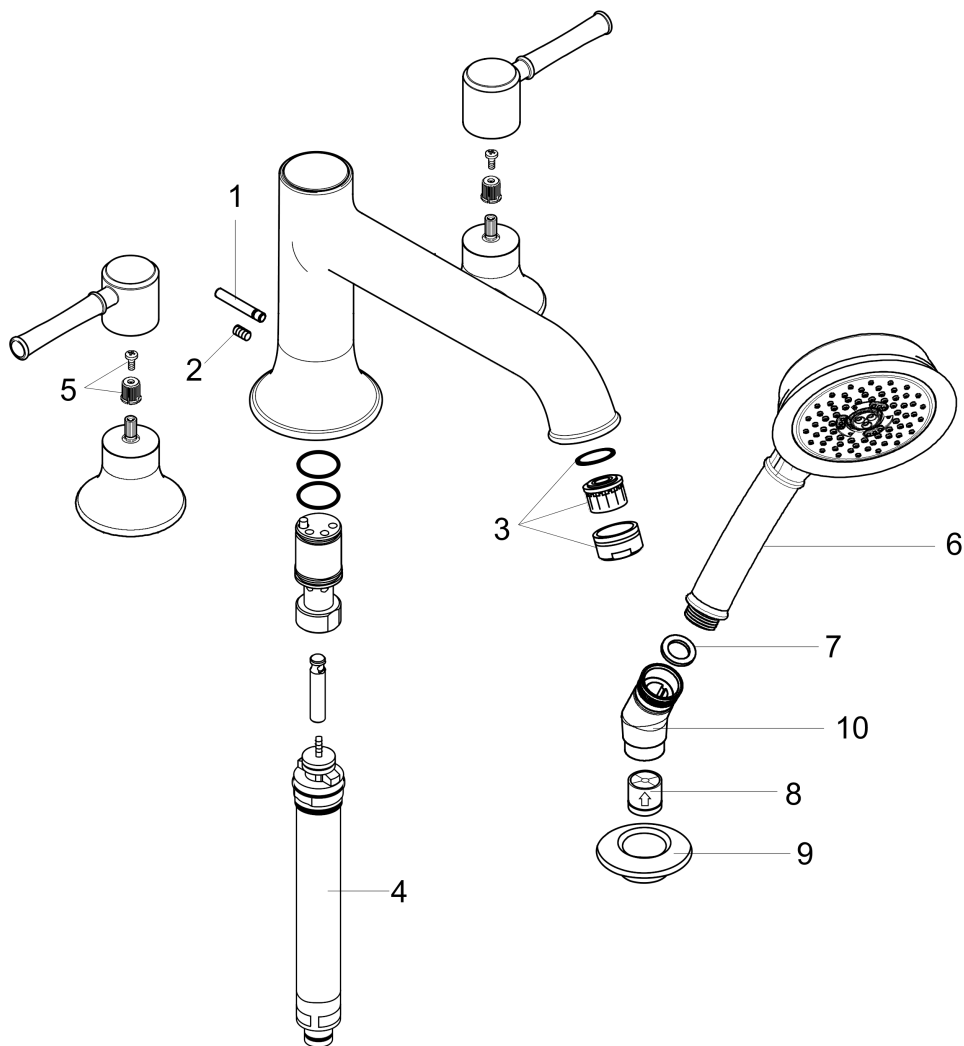

**Talis C**  
**4-Hole Roman Tub Set Trim with 1.8 GPM Handshower**  
 Finishes : **brushed nickel** Part no. : **14315821**

**Description**

**Features**

- consists of: 4-Hole Roman tub filler trim, Handshower, Handshower holder
- 90° ceramic valves
- Integrated double backflow prevention

**Item details**

List Price \$ 1,087.00

**Technology**

**Compliance**

**Product image**

**Scale drawing**

**Talis C**  
**4-Hole Roman Tub Set Trim with 1.8 GPM Handshower**  
 Finishes : **brushed nickel**    Part no. : **14315821**

Exploded drawing

Year of production: >07/18

**Talis C**  
**4-Hole Roman Tub Set Trim with 1.8 GPM Handshower**  
 Finishes : **brushed nickel** Part no. : **14315821**

## Spare parts list

Year of production: >07/18

Pos.	Description	Part no.	Price	PU
1	diverter knob	98607820	-	1
2	hollow set screw M6x6	97660000	-	1
3	aerator M24x1 (25 l/min)	13914820	-	1
4	selector assy	96775000	-	1
5	handle fixing set	98932000	-	1
6	handshower	04753820	-	1
7	filter packing	94246000	-	1
8	set of non return valves DW 15	94074000	-	1
9	escutcheon Ø 52 mm	97159820	-	1
10	shower holder	28071820	-	1
a	O-Ring 14x2,5	98189000	-	1
b	O-Ring 23x2,5	98183000	-	1
c	O-Ring 22x2	98185000	-	1
d	O-ring 9x2,5	98217000	-	1