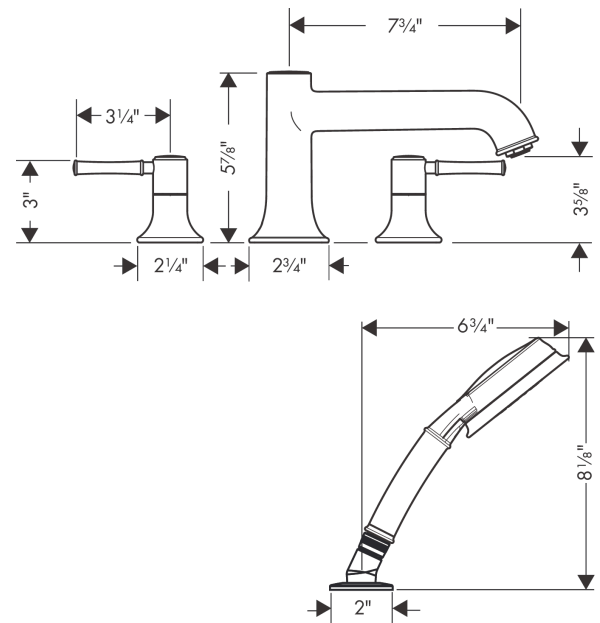

**Talis C**  
**4-Hole Roman Tub Set Trim with 1.8 GPM Handshower**  
 Finishes : **brushed nickel** Part no. : **14315821**

**Description**

**Features**

- consists of: 4-Hole Roman tub filler trim, Handshower, Handshower holder
- 90° ceramic valves
- Integrated double backflow prevention

**Item details**

List Price \$ 1,087.00

**Technology**

**Compliance**

**Product image**

**Scale drawing**

**Talis C**  
**4-Hole Roman Tub Set Trim with 1.8 GPM Handshower**  
 Finishes : **brushed nickel**    Part no. : **14315821**

Exploded drawing

Year of production: >07/18

**Talis C**  
**4-Hole Roman Tub Set Trim with 1.8 GPM Handshower**  
 Finishes : **brushed nickel** Part no. : **14315821**

## Spare parts list

Year of production: >07/18

Pos.	Description	Part no.	Price	PU
1	diverter knob	98607820	-	1
2	hollow set screw M6x6	97660000	-	1
3	aerator M24x1 (25 l/min)	13914820	-	1
4	selector assy	96775000	-	1
5	handle fixing set	98932000	-	1
6	handshower	04753820	-	1
7	filter packing	94246000	-	1
8	set of non return valves DW 15	94074000	-	1
9	escutcheon Ø 52 mm	97159820	-	1
10	shower holder	28071820	-	1
a	O-Ring 14x2,5	98189000	-	1
b	O-Ring 23x2,5	98183000	-	1
c	O-Ring 22x2	98185000	-	1
d	O-ring 9x2,5	98217000	-	1