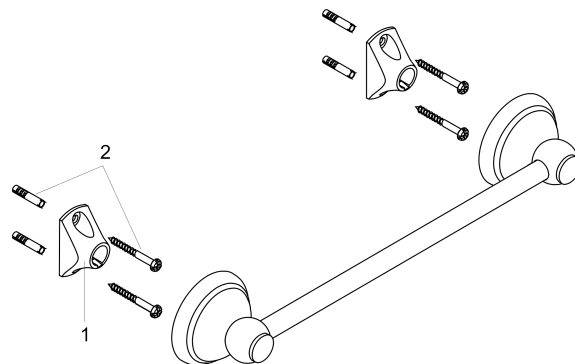

**C Accessories**

**Towel Bar, 24"**

Finishes : **polished nickel** Part no. : **06098830**

**Description**

**Features**

- Brass
- Wall-mounted
- Metal holder

**Item details**

List Price \$ 226.00

**Product image**

**Scale drawing**

**C Accessories**

**Towel Bar, 24"**

Finishes : **polished nickel**

Part no. : **06098830**

**Exploded drawing**

Year of production: >05/04

**C Accessories**

**Towel Bar, 24"**

Finishes : **polished nickel**    Part no. : **06098830**

**Spare parts list**

Year of production: >**05/04**

<b>Pos.</b>	<b>Description</b>	<b>Part no.</b>	<b>Price</b>	<b>PU</b>
1	support element	96341000	-	1
2	mounting set	40915000	-	1