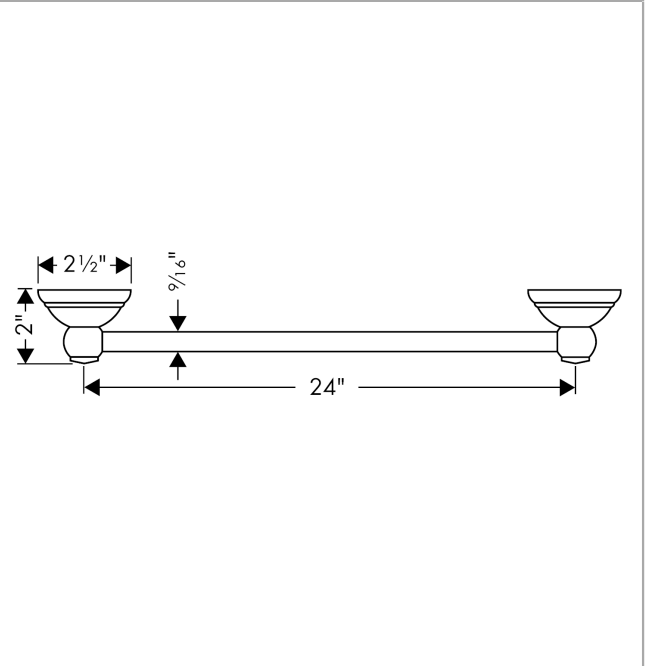

**C Accessories**

**Towel Bar, 24"**

Finishes : **polished nickel** Part no. : **06098830**

**Description**

**Features**

- Brass
- Wall-mounted
- Metal holder

**Item details**

List Price \$ 226.00

**Product image**

**Scale drawing**

**C Accessories**

**Towel Bar, 24"**

Finishes : **polished nickel**

Part no. : **06098830**

**Exploded drawing**

Year of production: >05/04

**C Accessories**

**Towel Bar, 24"**

Finishes : **polished nickel**    Part no. : **06098830**

**Spare parts list**

Year of production: >**05/04**

<b>Pos.</b>	<b>Description</b>	<b>Part no.</b>	<b>Price</b>	<b>PU</b>
1	support element	96341000	-	1
2	mounting set	40915000	-	1