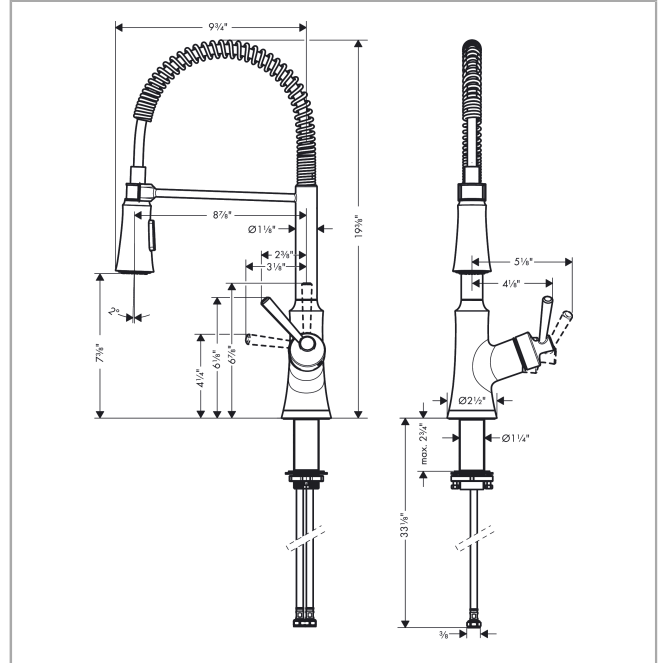

Joleena
Semi-Pro Kitchen Faucet, 2-Spray, 1.75 GPM
 Finishes : **matte black** Part no. : **04792670**

Description

Features

- Swivel range 360°
- Aerated spray, needle spray
- Toggle spray diverter with pause feature (allows temporary stop of water stream)
- MagFit magnetic sprayhead docking
- Single-hole installation
- Flow: 1.75 GPM (6.6 L/Min)
- Ceramic cartridge
- 3/8" hoses
- Integrated double backflow prevention

Item details

List Price \$ 648.00

Technology

Compliance

Product image

Scale drawing

Joleena
Semi-Pro Kitchen Faucet, 2-Spray, 1.75 GPM
 Finishes : **matte black** Part no. : **04792670**

Exploded drawing

Year of production: >01/20

Joleena
Semi-Pro Kitchen Faucet, 2-Spray, 1.75 GPM
 Finishes : **matte black** Part no. : **04792670**

Spare parts list

Year of production: >01/20

Pos.	Description	Part no.	Price	PU
1	handle	93539670	-	1
2	cartridge, assy	93259000	-	1
3	handspray	93546670	-	1
4	escutcheon	93537670	-	1
5	fixing set	93263000	-	1