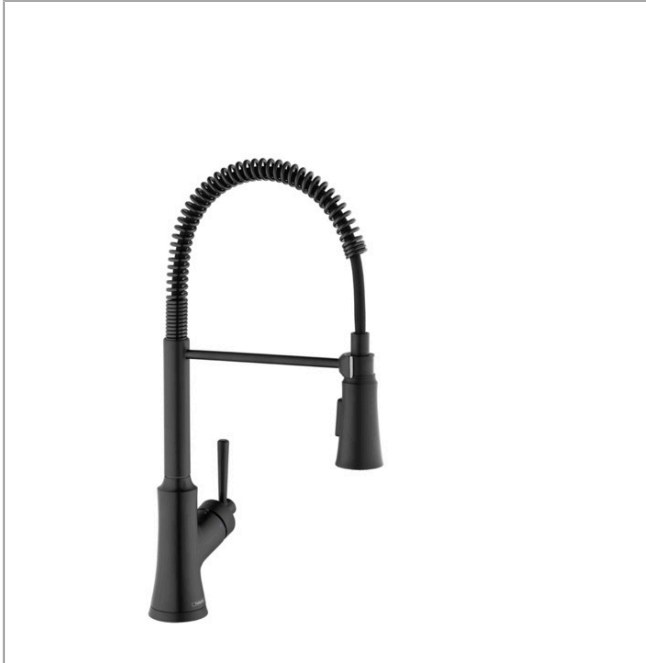

Joleena
Semi-Pro Kitchen Faucet, 2-Spray, 1.75 GPM
 Finishes : **matte black** Part no. : **04792670**

Description

Features

- Swivel range 360°
- Aerated spray, needle spray
- Toggle spray diverter with pause feature (allows temporary stop of water stream)
- MagFit magnetic sprayhead docking
- Single-hole installation
- Flow: 1.75 GPM (6.6 L/Min)
- Ceramic cartridge
- 3/8" hoses
- Integrated double backflow prevention

Item details

List Price \$ 648.00

Technology

Compliance

Product image

Scale drawing

Joleena
Semi-Pro Kitchen Faucet, 2-Spray, 1.75 GPM
 Finishes : **matte black** Part no. : **04792670**

Exploded drawing

Year of production: >01/20

Joleena
Semi-Pro Kitchen Faucet, 2-Spray, 1.75 GPM
 Finishes : **matte black** Part no. : **04792670**

Spare parts list

Year of production: >01/20

Pos.	Description	Part no.	Price	PU
1	handle	93539670	-	1
2	cartridge, assy	93259000	-	1
3	handspray	93546670	-	1
4	escutcheon	93537670	-	1
5	fixing set	93263000	-	1