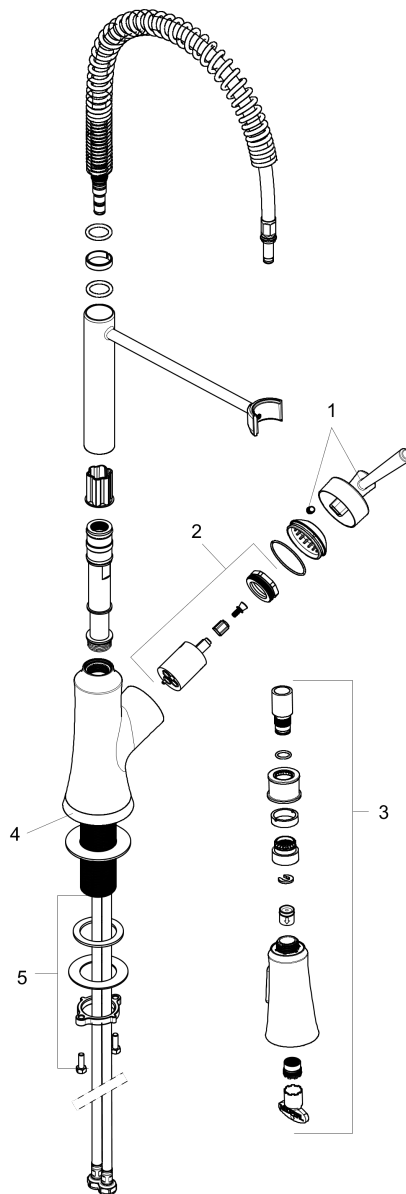

Joleena
Semi-Pro Kitchen Faucet, 2-Spray, 1.75 GPM
 Finishes : **matte black** Part no. : **04792670**

Description

Features

- Swivel range 360°
- Aerated spray, needle spray
- Toggle spray diverter with pause feature (allows temporary stop of water stream)
- MagFit magnetic sprayhead docking
- Single-hole installation
- Flow: 1.75 GPM (6.6 L/Min)
- Ceramic cartridge
- 3/8" hoses
- Integrated double backflow prevention

Item details

List Price \$ 648.00

Technology

Compliance

Product image

Scale drawing

Joleena
Semi-Pro Kitchen Faucet, 2-Spray, 1.75 GPM
 Finishes : **matte black** Part no. : **04792670**

Exploded drawing

Year of production: >01/20

Joleena
Semi-Pro Kitchen Faucet, 2-Spray, 1.75 GPM
 Finishes : **matte black** Part no. : **04792670**

Spare parts list

Year of production: >01/20

Pos.	Description	Part no.	Price	PU
1	handle	93539670	-	1
2	cartridge, assy	93259000	-	1
3	handspray	93546670	-	1
4	escutcheon	93537670	-	1
5	fixing set	93263000	-	1