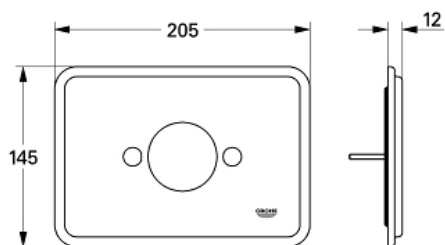

Escutcheon
MODEL # 47339000

Pure Freude
an Wasser

Product Description:

Escutcheon

Standard Specification:

Color:

□ 47339000 StarLight Chrome