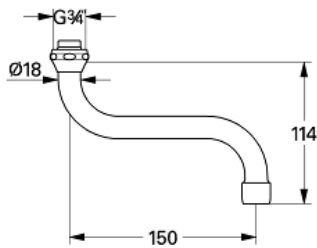

Swivel spout  
MODEL # 13005000

Pure Freude  
an Wasser

**Product Description:**

**Swivel spout**

**Standard Specification:**

- For 1/2" kitchen wall valves
- Tubular spout
- Projection 5 15/16"
- Flow control
- 3/4" coupling nut
- DR-brass
- **GROHE StarLight** chrome finish

**Applicable Codes & Standards:**

- Energy Policy Act of 1992
- ASME A112.18.1/CSA B125.1
- US Federal and State material regulations

**Color:**

- 13005000 StarLight Chrome