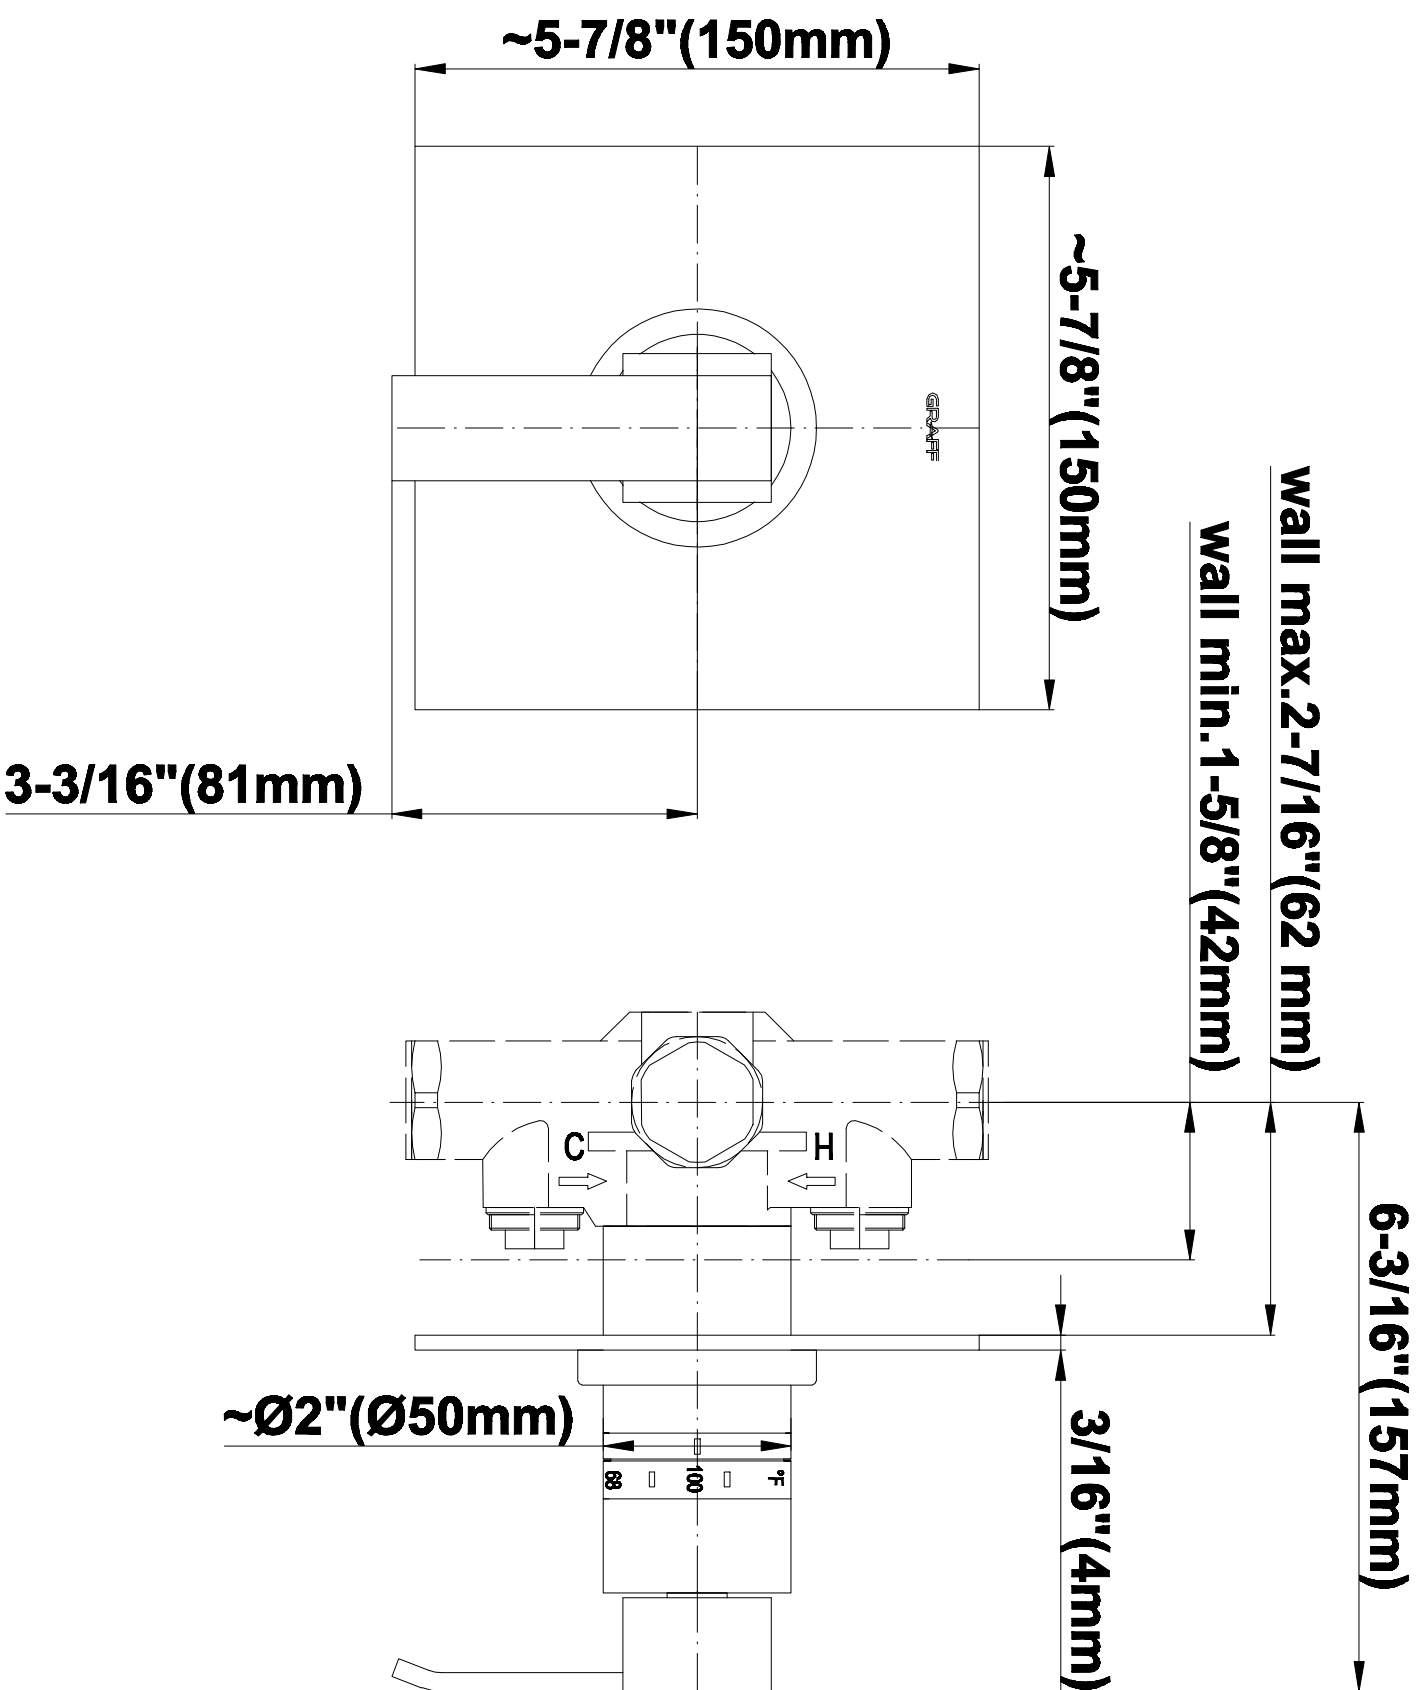

SHOWER
Luna Thermostatic Shower Set
(Rough & Trim)
GF4.000A-LM38S

GRAFF®

Information

- Thermostatic Shower Spout Flow Rate 2.1 gpm @ 60 psi

SHOWER
Rough
G-8005

GRAFF®

Information

- 18.4 gpm @ 60 psi
- 3/4" universal inlets/outlets with female threads
- Built-in service stops
- Complete serviceability from front of all units
- Supplied with protective plastic cover
- Thermostatic valve uses a paraffin wax cartridge

Finishes

Polished
Chrome

Steelnox®
(Satin Nickel)

SHOWER
Qubic SOLID Trim Plate w/Handle
G-8041-LM38S-T

GRAFF®

Information

- Single metal handle
- Decorative trim plate
- Use with G-8000 or G-8005 thermostatic rough valve
- To complete package, you must order rough valve
- ADA

Finishes

Polished
Chrome

Steelnox®
(Satin Nickel)

G-8041

SHOWER
Rough
G-8075

GRAFF®

Information

- 3/4" universal inlets/outlets with female threads
- Supplied with protective plastic cover

Finishes

Polished
Chrome

SteeInox®
(Satin Nickel)

SHOWER
Qubic SOLID Trim Plate w/Handle
G-8095-LM38S-T

GRAFF®

Information

- Single metal handle
- Decorative trim plate
- Use with G-8070 or G-8075 thermostatic stop/volume control rough valve
- To complete package, you must order rough valve
- ADA