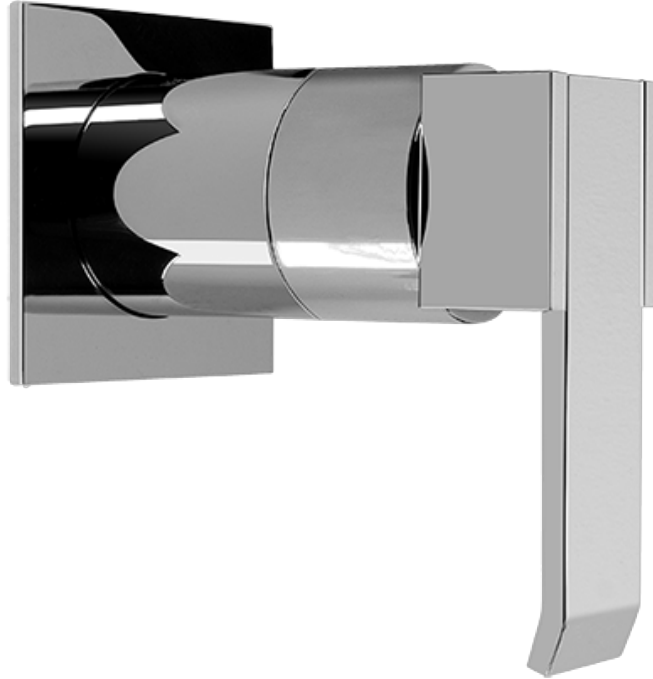

SHOWER
Luna Thermostatic Shower Set
(Rough & Trim)
GF4.000A-LM38S

GRAFF®

Information

- Thermostatic Shower Spout Flow Rate 2.1 gpm @ 60 psi

SHOWER
Rough
G-8005

GRAFF®

Information

- 18.4 gpm @ 60 psi
- 3/4" universal inlets/outlets with female threads
- Built-in service stops
- Complete serviceability from front of all units
- Supplied with protective plastic cover
- Thermostatic valve uses a paraffin wax cartridge

Finishes

Polished
Chrome

Steelnox®
(Satin Nickel)

SHOWER
Qubic SOLID Trim Plate w/Handle
G-8041-LM38S-T

GRAFF®

Information

- Single metal handle
- Decorative trim plate
- Use with G-8000 or G-8005 thermostatic rough valve
- To complete package, you must order rough valve
- ADA

Finishes

Polished
Chrome

SteeInox®
(Satin Nickel)

SHOWER
Qubic SOLID Trim Plate w/Handle
G-8095-LM38S-T

GRAFF®

Information

- Single metal handle
- Decorative trim plate
- Use with G-8070 or G-8075 thermostatic stop/volume control rough valve
- To complete package, you must order rough valve
- ADA

Finishes

Polished
Chrome

Steelnox®
(Satin Nickel)

G-8095-LM38S-T

Qubic Collection

Stop/Volume Control Valve Trim with Handle

GRAFF[®]
CUTTING EDGE DESIGN

Product Features