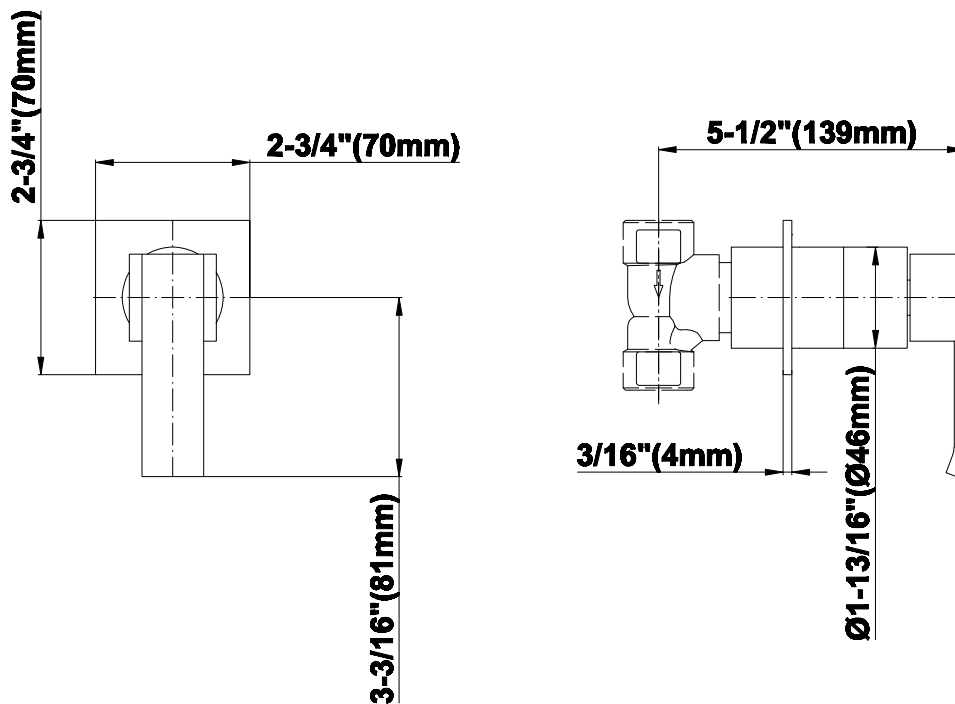

The measurements shown are for reference only. Products and specifications shown are subject to change without notice. Revised 09/2015.

www.graff-faucets.com | phone: 800-954-4723