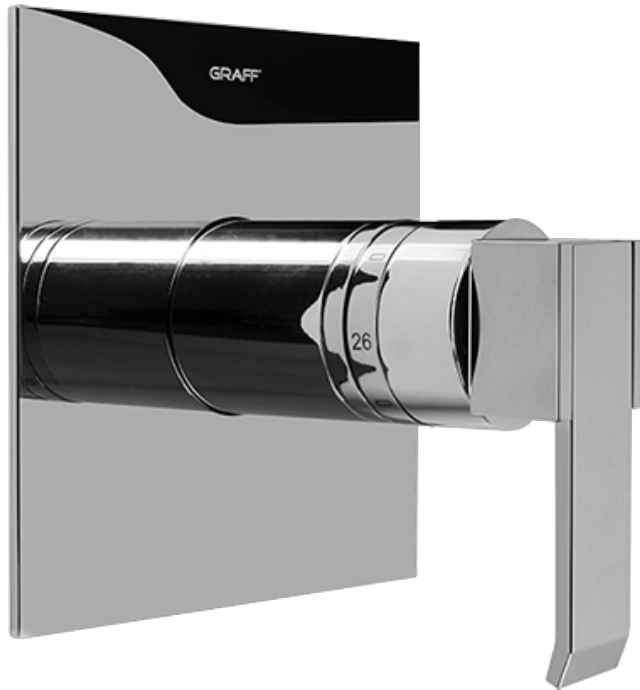

SHOWER
Luna Thermostatic Shower Set
(Rough & Trim)
GF4.000A-LM38S

GRAFF®

Information

- Thermostatic Shower Spout Flow Rate 2.1 gpm @ 60 psi

SHOWER
Rough
G-8005

GRAFF®

Information

- 18.4 gpm @ 60 psi
- 3/4" universal inlets/outlets with female threads
- Built-in service stops
- Complete serviceability from front of all units
- Supplied with protective plastic cover
- Thermostatic valve uses a paraffin wax cartridge

Finishes

Polished
Chrome

Steelnox®
(Satin Nickel)

SHOWER
Qubic SOLID Trim Plate w/Handle
G-8041-LM38S-T

GRAFF®

Information

- Single metal handle
- Decorative trim plate
- Use with G-8000 or G-8005 thermostatic rough valve
- To complete package, you must order rough valve
- ADA

Finishes

Polished
Chrome

Steelnox®
(Satin Nickel)

G-8041

SHOWER
Rough
G-8075

GRAFF®

Information

- 3/4" universal inlets/outlets with female threads
- Supplied with protective plastic cover

Finishes

Polished
Chrome

SteeInox®
(Satin Nickel)

SHOWER
Qubic SOLID Trim Plate w/Handle
G-8095-LM38S-T

GRAFF®

Information

- Single metal handle
- Decorative trim plate
- Use with G-8070 or G-8075 thermostatic stop/volume control rough valve
- To complete package, you must order rough valve
- ADA