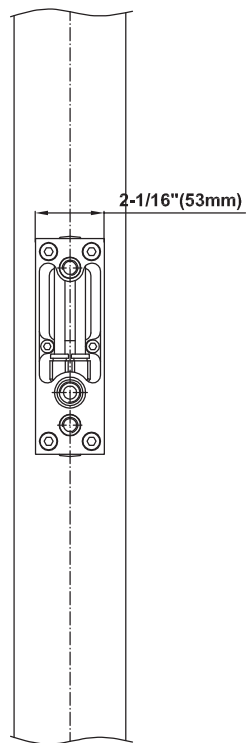

SHOWER
Luna Thermostatic Shower Set
(Rough & Trim)
GF4.000A-LM38S

GRAFF®

Information

- Thermostatic Shower Spout Flow Rate 2.1 gpm @ 60 psi

SHOWER
Rough
G-8005

GRAFF®

Information

- 18.4 gpm @ 60 psi
- 3/4" universal inlets/outlets with female threads
- Built-in service stops
- Complete serviceability from front of all units
- Supplied with protective plastic cover
- Thermostatic valve uses a paraffin wax cartridge

www.graff-faucets.com | phone: 800-954-4723

SHOWER
Spout and Wall Bracket
G-8700-T

GRAFF®

Finishes

Polished
Chrome

Steelnox®
(Satin Nickel)

G-8700

LUNA Series