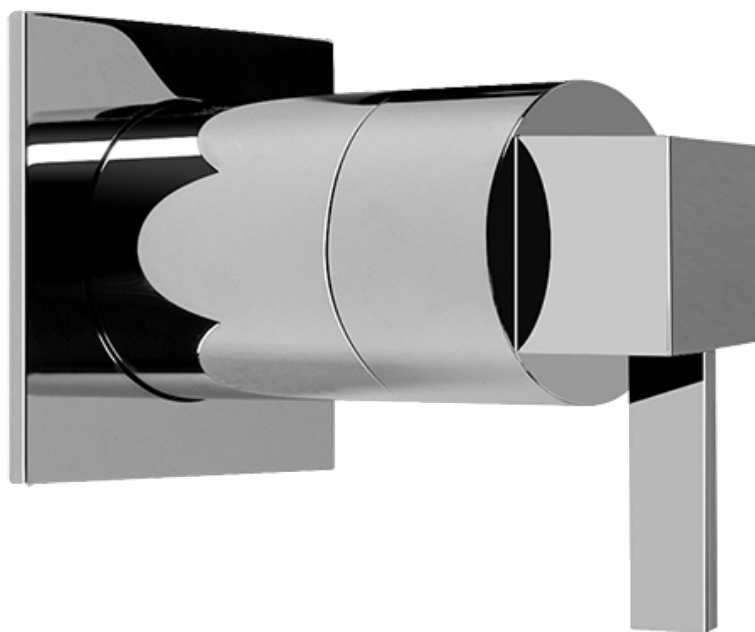

## Finishes

Polished  
Chrome

Steelnox®  
(Satin Nickel)

SHOWER  
Qubic Tre SOLID Trim Plate  
w/Handle  
**G-8041-LM39S-T**

---

**GRAFF®**

## Information

- 3/4" universal inlets/outlets with female threads
- Supplied with protective plastic cover

## Finishes

Polished  
Chrome

Steelnix®  
(Satin Nickel)

SHOWER  
Qubic Tre SOLID Trim Plate  
w/Handle  
**G-8095-LM39S-T**

---

**GRAFF®**

## Information

- Single metal handle
- Decorative trim plate
- Use with G-8070 or G-8075 thermostatic stop/volume control rough valve
- To complete package, you must order rough valve
- ADA