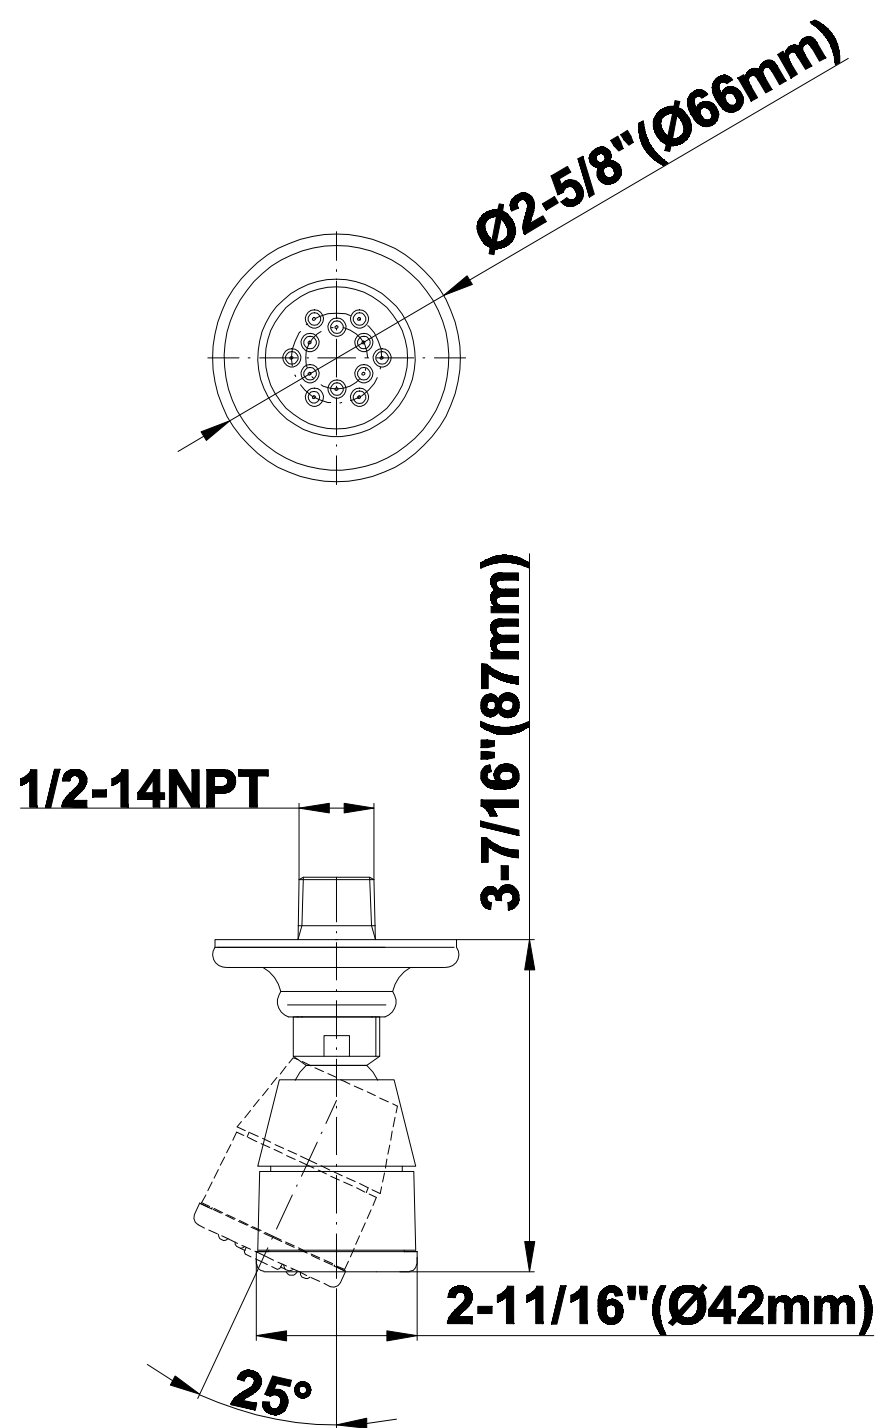

SHOWER
Canterbury Thermostatic Set
w/Body Sprays & Handshower
(Rough & Trim)
GA1.221B-LC1S

GRAFF[®]

Information

- 3/4" Thermostatic Valve
- 8" Showerhead w/12" Ceiling-Mounted Shower Arm
- Swivel Body Sprays (3 pieces)
- Handshower Set w/Wall Bracket and Wall Elbow
- Stop/Volume Control Valves (3 pieces)
- Showerhead Features No-Clog, Easy-Clean Spray Nozzles
- Flow Rates: showerhead ≤ 2.0 max gpm, handshower ≤ 1.5 max gpm
- Optional Extension Kit

SHOWER
Rough
G-8005

GRAFF®

Information

- 18.4 gpm @ 60 psi
- 3/4" universal inlets/outlets with female threads
- Built-in service stops
- Complete serviceability from front of all units
- Supplied with protective plastic cover
- Thermostatic valve uses a paraffin wax cartridge

Information

- Sunflower shape
- 112 no-clog, easy-clean rubber spray nozzles
- Metal ball-joint allows for showerhead angle adjustment
- Showerhead flow rate ≤ 1.8 max gpm
- Recommend use with ceiling shower arm
- Recommended for use at no more than 10 degrees tilt
- CALGreen

Polished
Nickel

Steelnox®
(Satin Nickel)

G-8480

SHOWER
12" Ceiling Shower Arm
G-8540

GRAFF®

Information

- Includes arm and round flange
- 1/2" NPT male thread inlet
- For use with all showerheads

Finishes