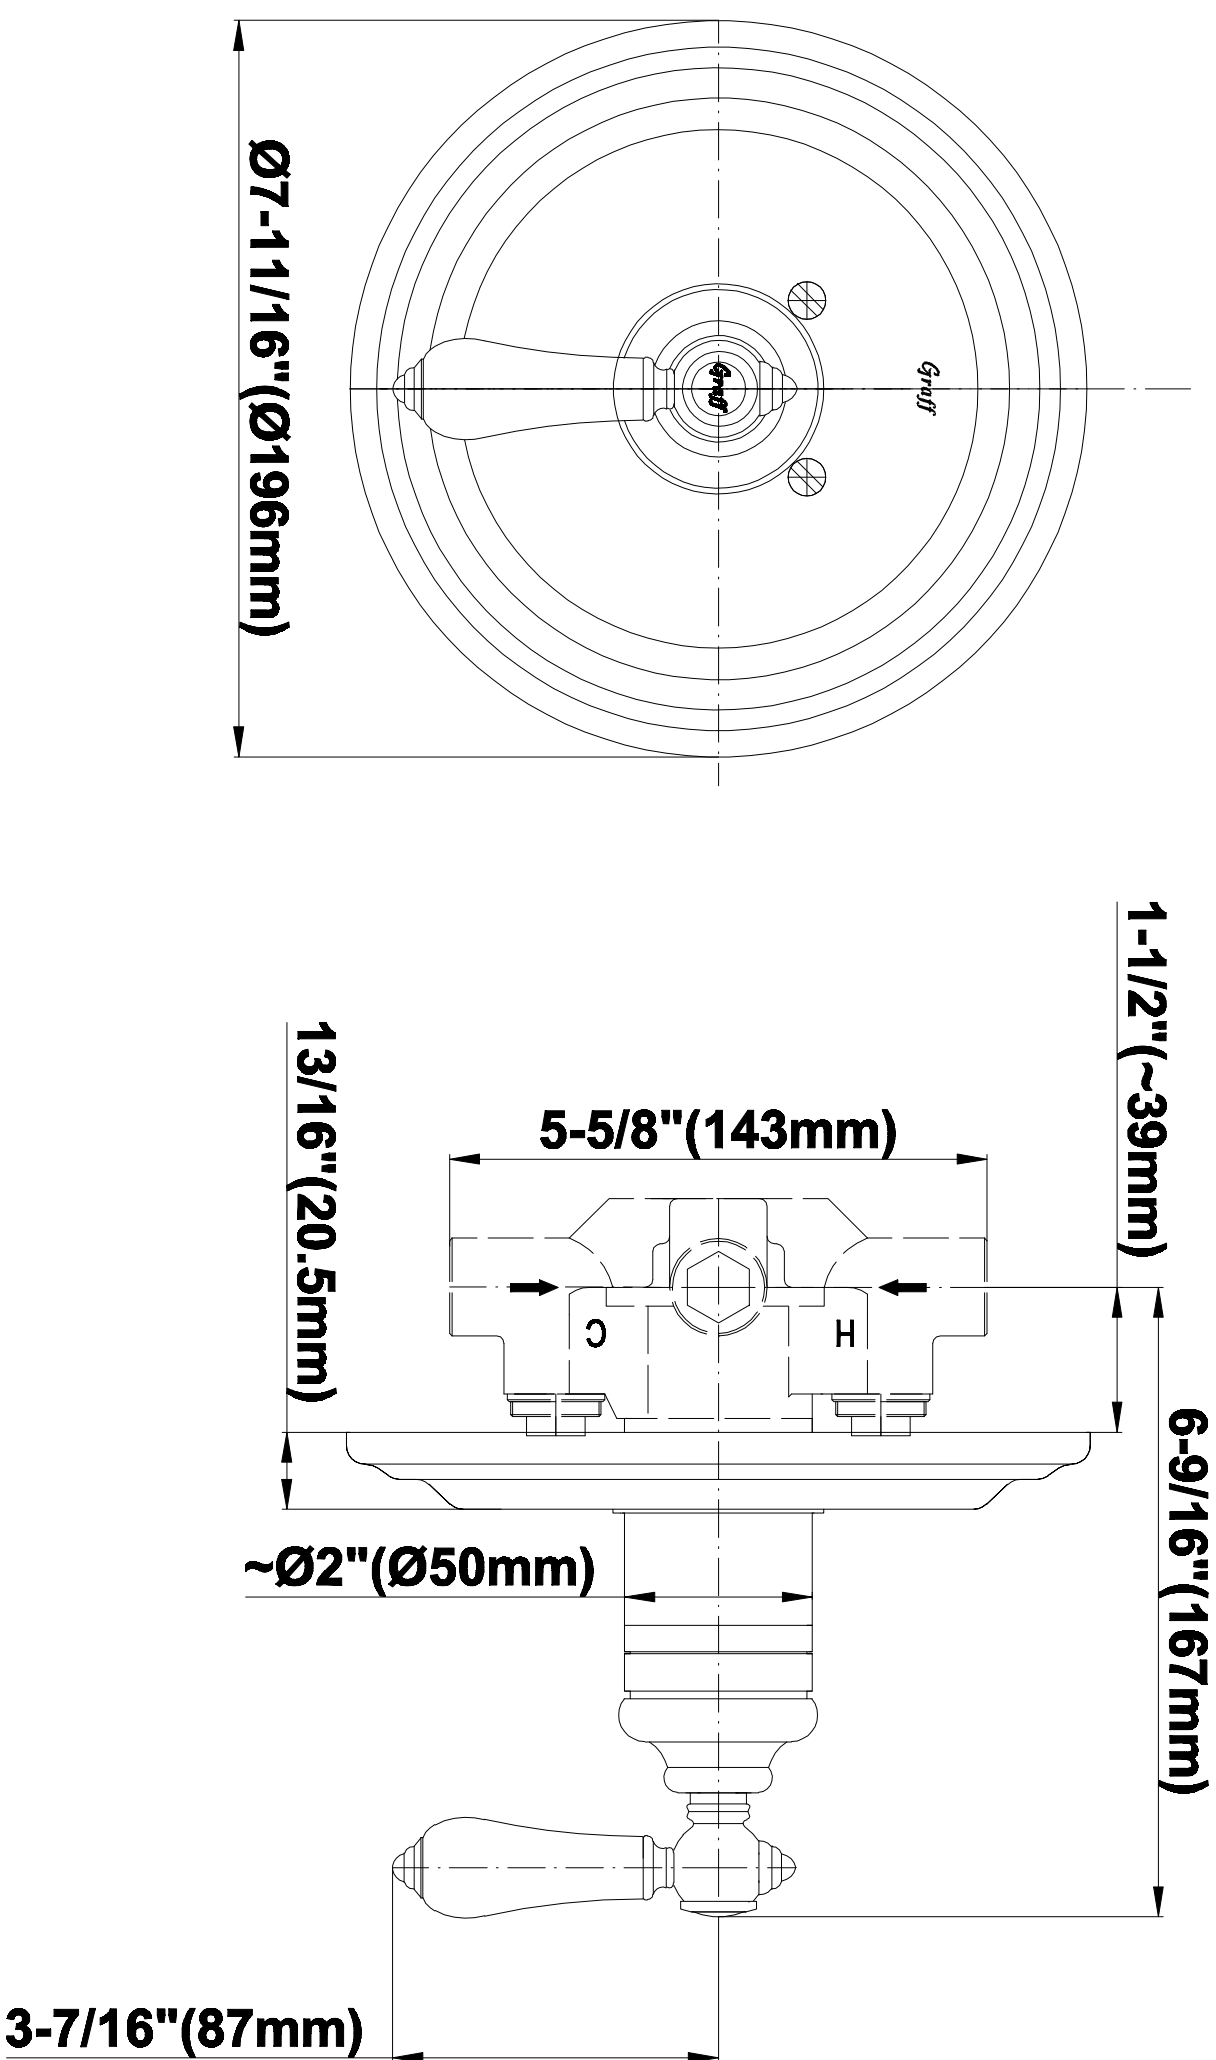

SHOWER
Canterbury Thermostatic Set
w/Body Sprays & Handshower
(Rough & Trim)
GA1.221B-LC1S

GRAFF[®]

Information

- 3/4" Thermostatic Valve
- 8" Showerhead w/12" Ceiling-Mounted Shower Arm
- Swivel Body Sprays (3 pieces)
- Handshower Set w/Wall Bracket and Wall Elbow
- Stop/Volume Control Valves (3 pieces)
- Showerhead Features No-Clog, Easy-Clean Spray Nozzles
- Flow Rates: showerhead ≤ 2.0 max gpm, handshower ≤ 1.5 max gpm
- Optional Extension Kit

SHOWER
Rough
G-8005

GRAFF®

Information

- 18.4 gpm @ 60 psi
- 3/4" universal inlets/outlets with female threads
- Built-in service stops
- Complete serviceability from front of all units
- Supplied with protective plastic cover
- Thermostatic valve uses a paraffin wax cartridge

Steelnox[®]
(Satin Nickel)

G-8030

SHOWER
Rough
G-8075

GRAFF®

Information

- 3/4" universal inlets/outlets with female threads
- Supplied with protective plastic cover

Finishes

Olive Bronze

Information

- Sunflower shape
- 112 no-clog, easy-clean rubber spray nozzles
- Metal ball-joint allows for showerhead angle adjustment
- Showerhead flow rate ≤ 1.8 max gpm
- Recommend use with ceiling shower arm
- Recommended for use at no more than 10 degrees tilt
- CALGreen