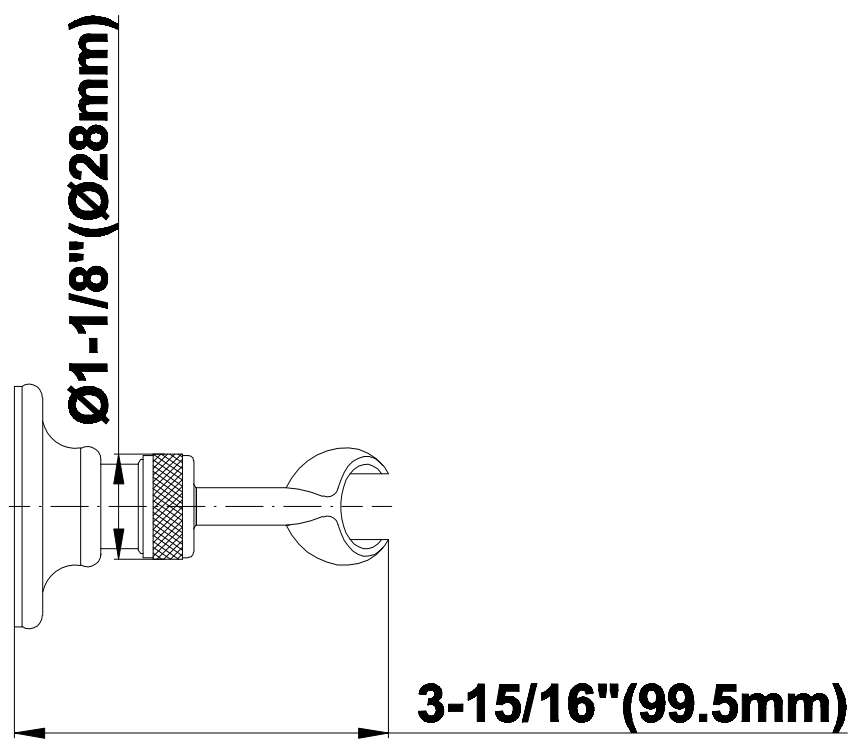

SHOWER
Canterbury Thermostatic Set
w/Body Sprays & Handshower
(Rough & Trim)
GA1.221B-LC1S

GRAFF[®]

Information

- 3/4" Thermostatic Valve
- 8" Showerhead w/12" Ceiling-Mounted Shower Arm
- Swivel Body Sprays (3 pieces)
- Handshower Set w/Wall Bracket and Wall Elbow
- Stop/Volume Control Valves (3 pieces)
- Showerhead Features No-Clog, Easy-Clean Spray Nozzles
- Flow Rates: showerhead ≤ 2.0 max gpm, handshower ≤ 1.5 max gpm
- Optional Extension Kit

Polished
Nickel

Steelnox®
(Satin Nickel)

G-8480

SHOWER
12" Ceiling Shower Arm
G-8540

GRAFF®

Information

- Includes arm and round flange
- 1/2" NPT male thread inlet
- For use with all showerheads

Finishes

- Solid brass construction
- Swivel holder

Finishes

Olive Bronze

Polished
Chrome

Polished
Nickel

Steelnox®
(Satin Nickel)

G-8602

SHOWER
Traditional Wall Supply Elbow
G-8603