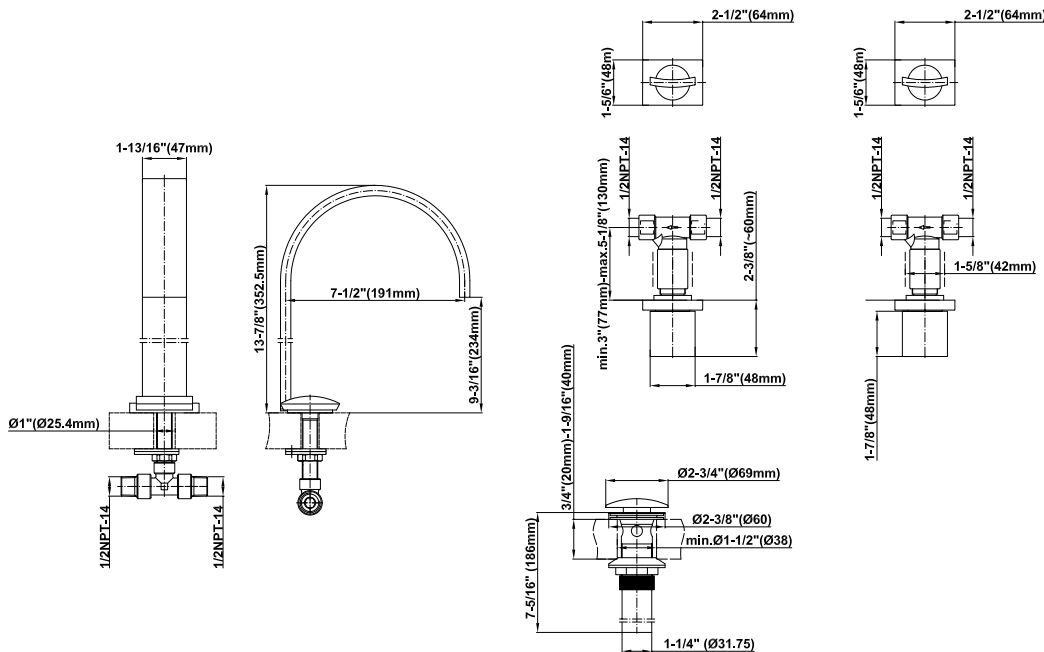

Warranty

- Limited lifetime warranty

For complete warranty information go to
www.graff-designs.com/en-nam/warranty