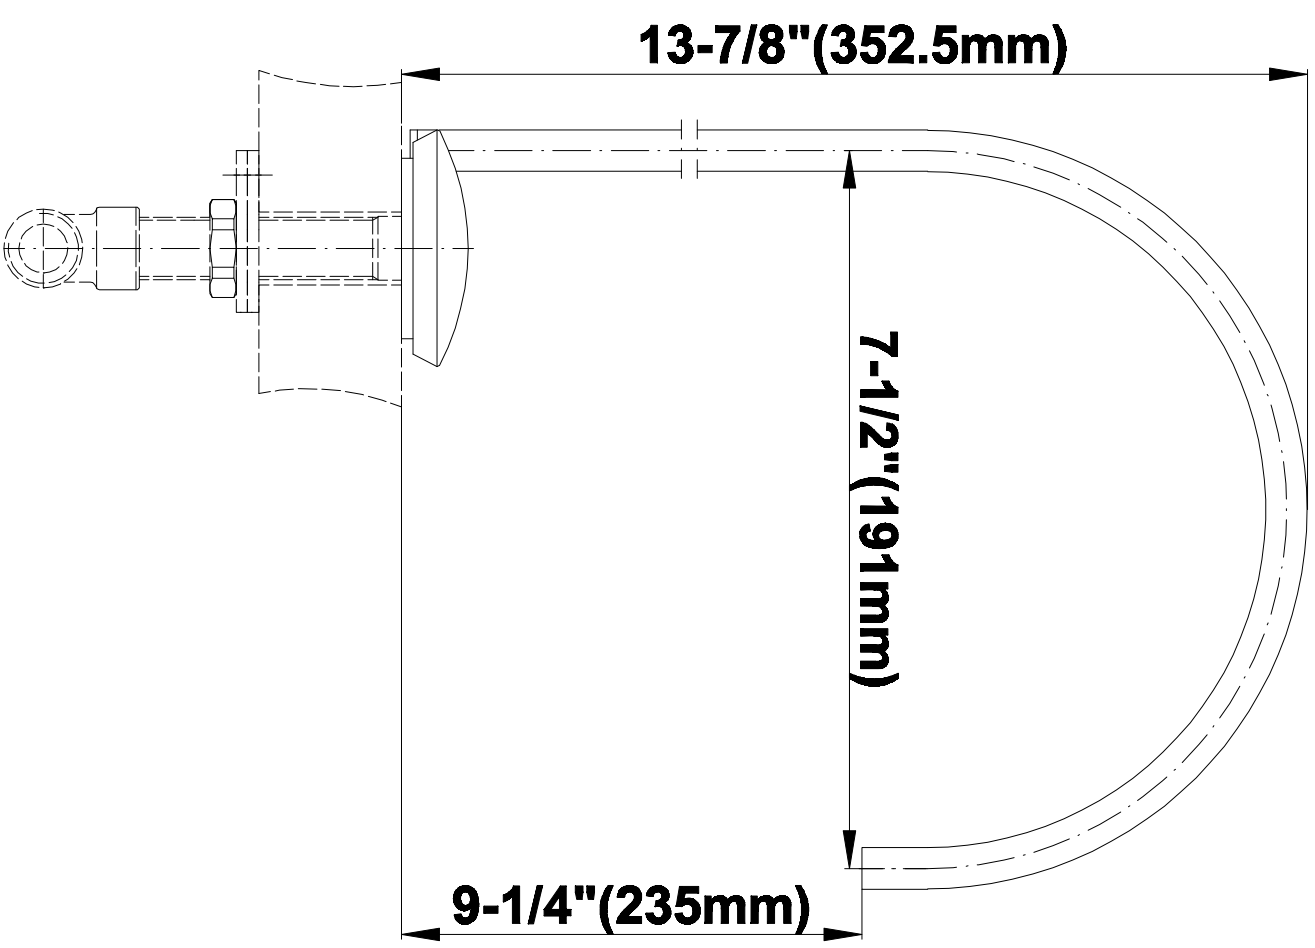

G-1811-T SPOUT

SADDE Series