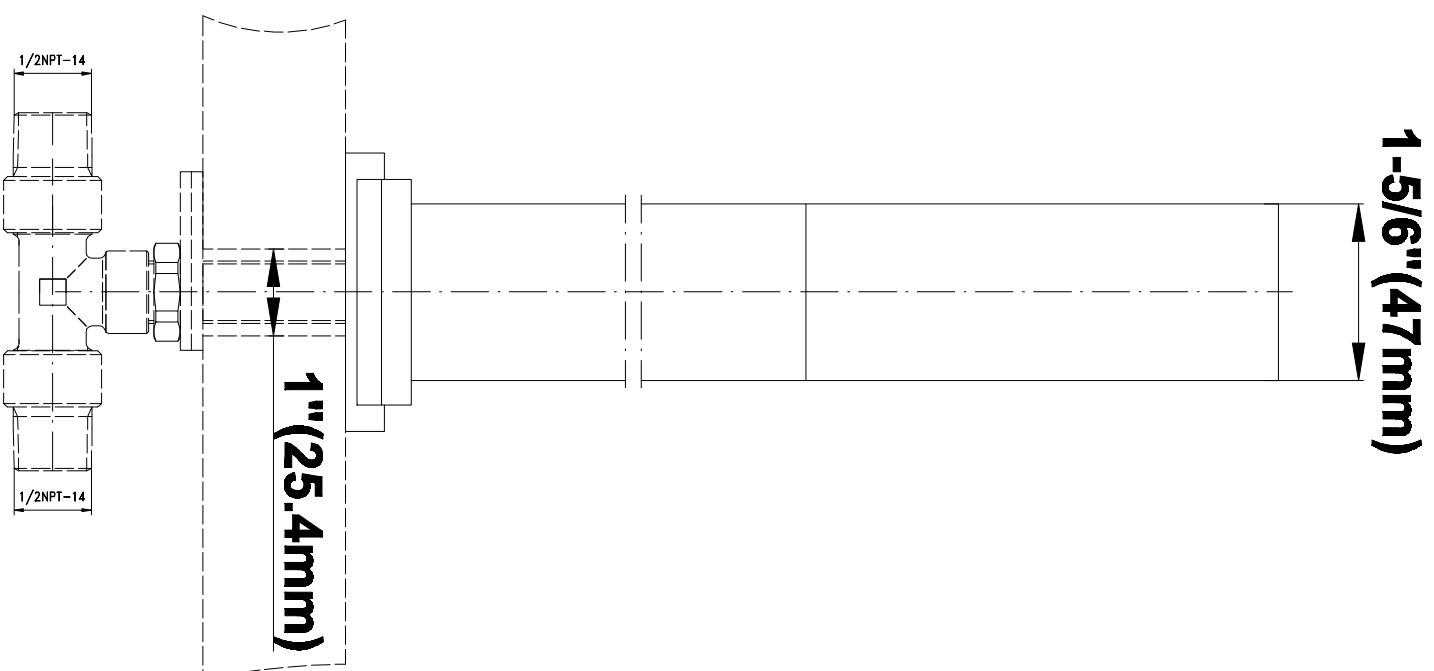

G-1811-T SPOUT

SADDE Series