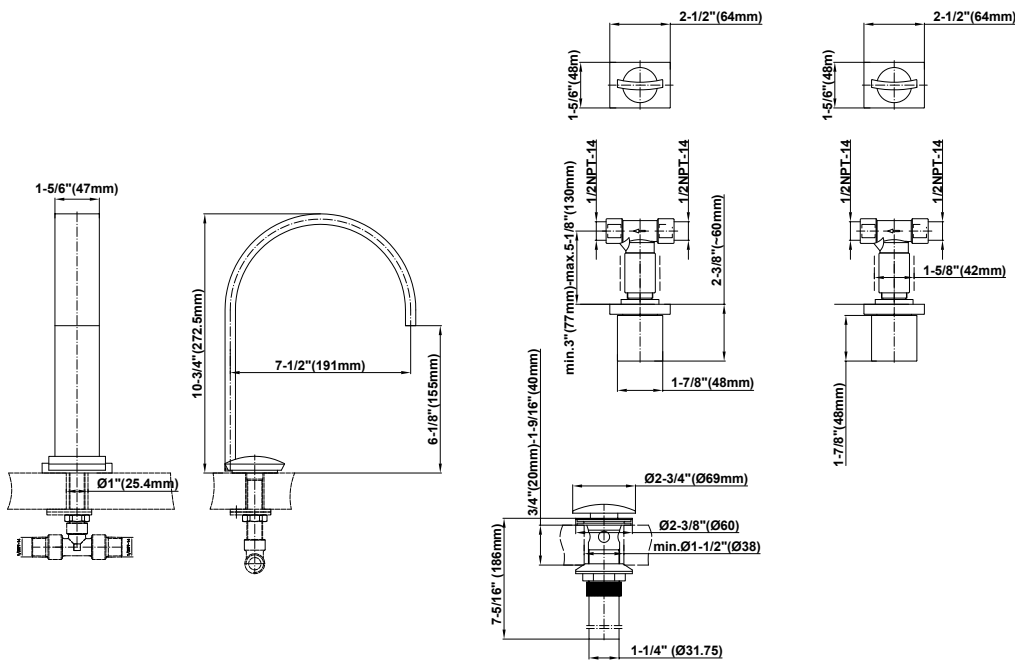

Warranty

- Limited lifetime warranty

For complete warranty information go to <https://www.graff-faucets.com/en/info/faqs>