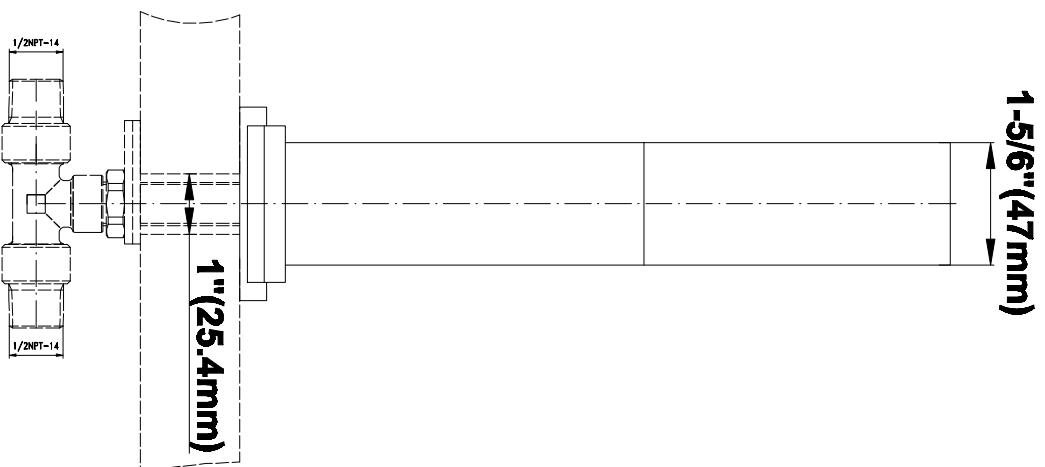

G-1810-T SPOUT

SADE Series