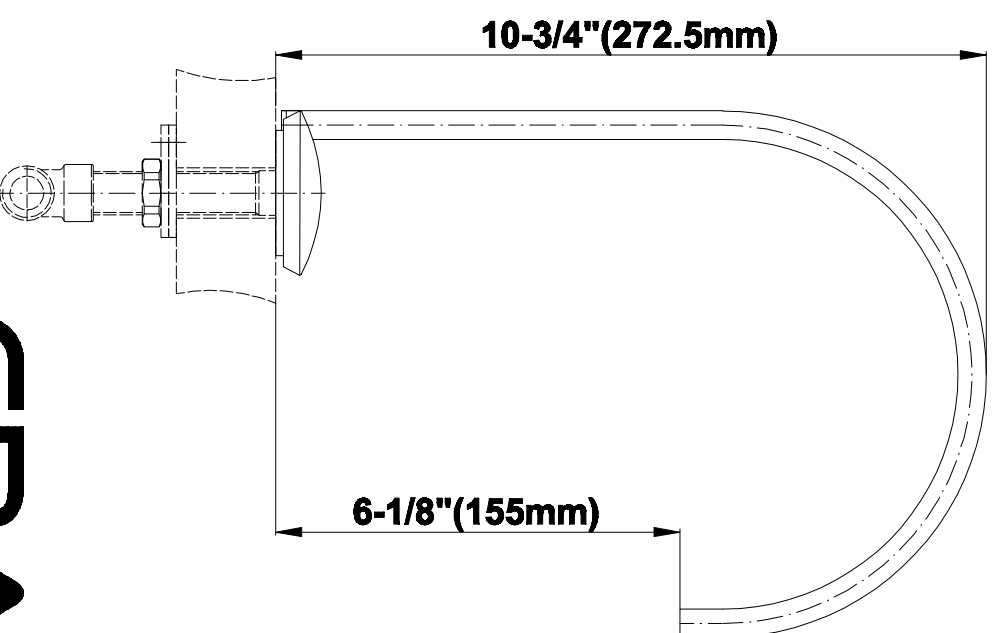

G-1810-T SPOUT

SADE Series