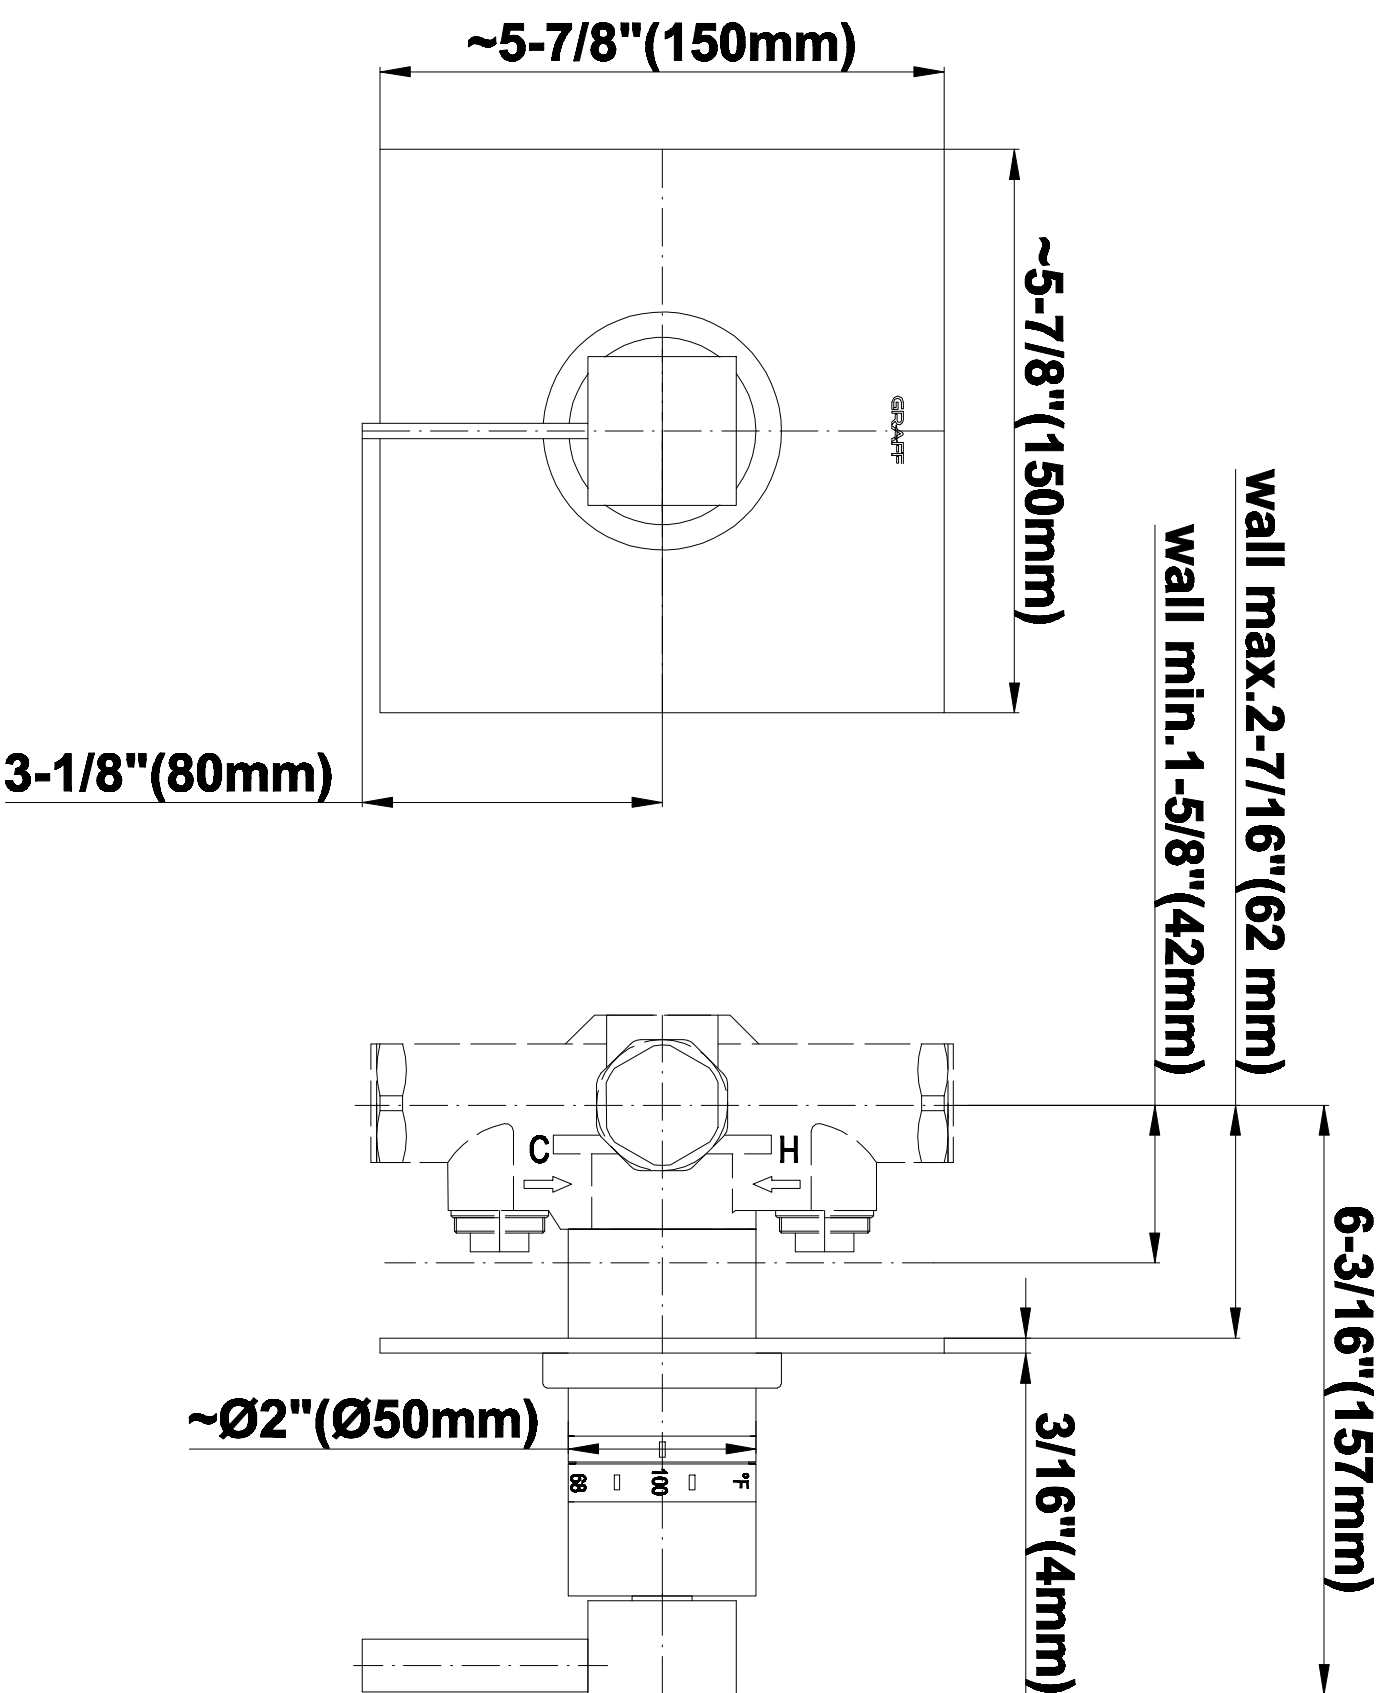

SHOWER
Ceiling-Mount Shower System
AQ4.000A-LM39S

GRAFF[®]

Information

- Wall-mounted, battery-powered controller and holder; controls LED chromotherapy lighting
- Rainfall, rain curtain and cascade water functions
- No-clog, easy-clean spray nozzles
- Showerhead flow rate ≤ 2.5 max gpm
- Includes trim plate & handle and stop/volume controls (x3)
- ADA

SHOWER
Rough
G-8005

GRAFF®

Information

- 18.4 gpm @ 60 psi
- 3/4" universal inlets/outlets with female threads
- Built-in service stops
- Complete serviceability from front of all units
- Supplied with protective plastic cover
- Thermostatic valve uses a paraffin wax cartridge

Finishes

Polished
Chrome

SHOWER
Qubic Tre SOLID Trim Plate
w/Handle
G-8041-LM39S-T

GRAFF[®]

Information

- Single metal handle
- Decorative trim plate
- Use with G-8000 or G-8005 thermostatic rough valve
- To complete package, you must order rough valve
- ADA

Finishes

Polished
Chrome

G-8041

SHOWER
Rough
G-8075

GRAFF®

Information

- 3/4" universal inlets/outlets with female threads
- Supplied with protective plastic cover

Finishes