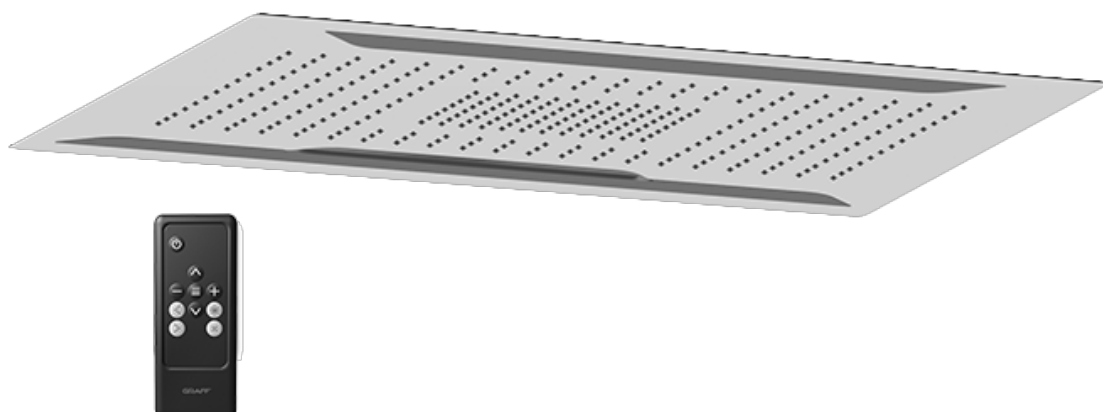

SHOWER
Ceiling-Mount Shower System
AQ4.000A-LM39S

GRAFF[®]

Information

- Wall-mounted, battery-powered controller and holder; controls LED chromotherapy lighting
- Rainfall, rain curtain and cascade water functions
- No-clog, easy-clean spray nozzles
- Showerhead flow rate ≤ 2.5 max gpm
- Includes trim plate & handle and stop/volume controls (x3)
- ADA

Polished
Chrome

SHOWER
Qubic Tre SOLID Trim Plate
w/Handle
G-8095-LM39S-T

GRAFF®

Information

- Single metal handle
- Decorative trim plate
- Use with G-8070 or G-8075 thermostatic stop/volume control rough valve
- To complete package, you must order rough valve
- ADA

Finishes

Polished
Chrome

G-8095

SHOWER
Ceiling-Mount Showerhead
System
G-8221

GRAFF®

Information

- Rainfall, rain curtain and cascade water functions
- 6-color LED chromotherapy lighting
- Battery powered LED controller with wall-mounted holder
- No-clog, easy-clean spray nozzles
- Showerhead flow rate ≤ 1.8 max gpm
- CALGreen

Finishes

Polished
Chrome

G-8221-SP

Aqua-Sense Collection
Ceiling-Mount Showerhead

Product Features

- Rainfall, rain curtain and cascade water functions
- 6-color LED chromotherapy lighting
- Battery powered LED controller with wall-mounted holder
- No-clog, easy-clean spray nozzles
- Showerhead flow rate ≤ 1.8 max gpm