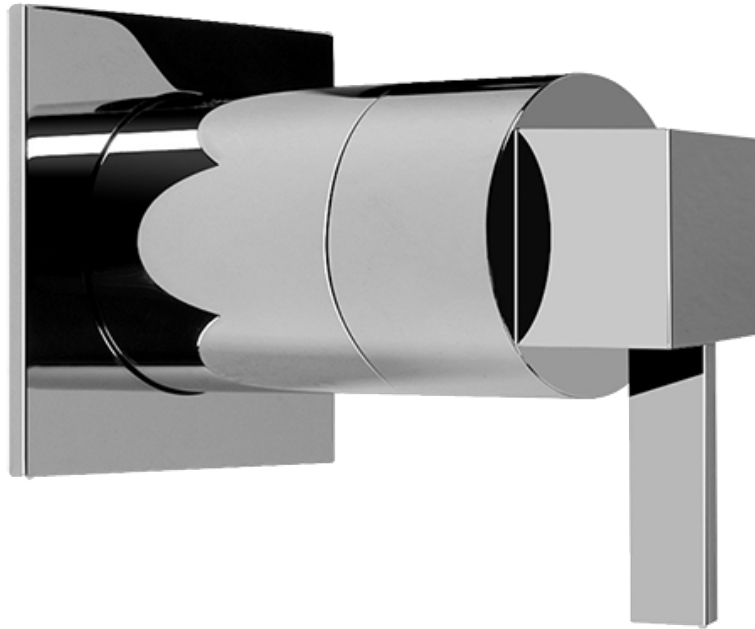

SHOWER
Ceiling-Mount Shower System
AQ4.000A-LM39S

GRAFF[®]

Information

- Wall-mounted, battery-powered controller and holder; controls LED chromotherapy lighting
- Rainfall, rain curtain and cascade water functions
- No-clog, easy-clean spray nozzles
- Showerhead flow rate ≤ 2.5 max gpm
- Includes trim plate & handle and stop/volume controls (x3)
- ADA

Finishes

Polished
Chrome

SHOWER
Qubic Tre SOLID Trim Plate
w/Handle
G-8041-LM39S-T

GRAFF[®]

Information

- Single metal handle
- Decorative trim plate
- Use with G-8000 or G-8005 thermostatic rough valve
- To complete package, you must order rough valve
- ADA

Finishes

Polished
Chrome

G-8041

SHOWER
Rough
G-8075

GRAFF®

Information

- 3/4" universal inlets/outlets with female threads
- Supplied with protective plastic cover

Finishes

Polished
Chrome

SHOWER
Qubic Tre SOLID Trim Plate
w/Handle
G-8095-LM39S-T

GRAFF®

Information

- Single metal handle
- Decorative trim plate
- Use with G-8070 or G-8075 thermostatic stop/volume control rough valve
- To complete package, you must order rough valve
- ADA