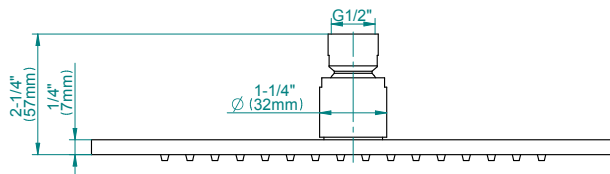

Code Compliance

- CALGreen

Warranty

- Limited lifetime warranty

For complete warranty information go to www.graff-designs.com/en-nam/warranty