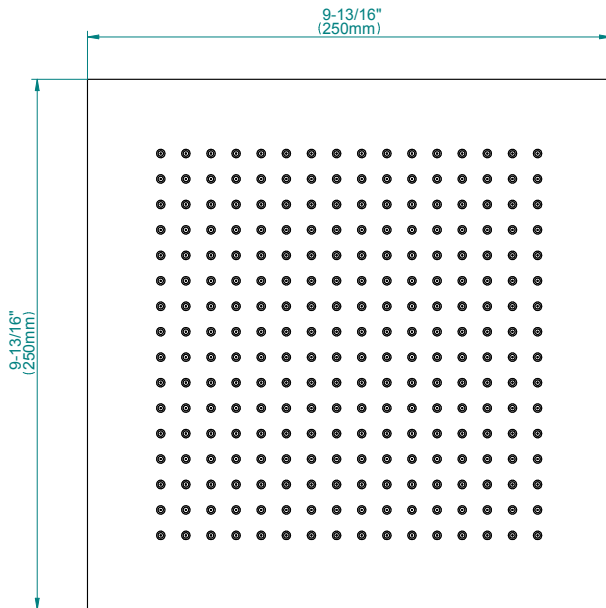

Code Compliance

- CALGreen

Warranty

- Limited lifetime warranty

For complete warranty information go to www.graff-designs.com/en-nam/warranty