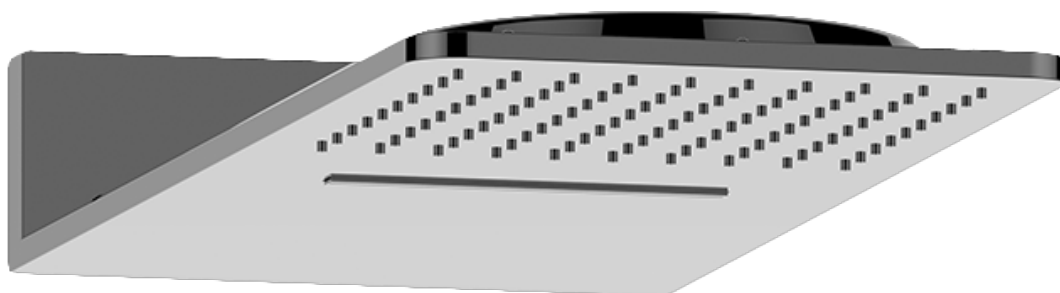

SHOWER  
Aqua-Sense Dual Function Water  
Feature  
**G-8226**

---

**GRAFF®**

## Information

- Stainless Steel
- Wall-mounted installation
- Rainfall and cascade functions
- Functions may be used separately or simultaneously
- Rainfall flow rate  $\leq 1.8$  max gpm
- Cascade flow rate  $\leq 1.8$  max gpm
- 100 no-clog, easy-clean rubber water nozzles
- CALGreen