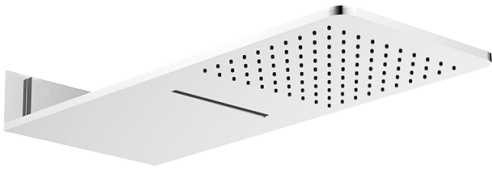

SHOWER  
Aqua-Sense Dual Function Water  
Feature  
**G-8226**

---

**GRAFF®**

## Information

- Stainless Steel
- Wall-mounted installation
- Rainfall and cascade functions
- Functions may be used separately or simultaneously
- Rainfall flow rate  $\leq 1.8$  max gpm
- Cascade flow rate  $\leq 1.8$  max gpm
- 100 no-clog, easy-clean rubber water nozzles
- CALGreen

# G-8226

Aqua-Sense Collection  
Dual-Function Water Feature

## Product Features

- Stainless steel
- Wall-mounted installation
- Rainfall and cascade functions
- Functions may be used separately or simultaneously
- Rainfall flow rate  $\leq 1.8$  max gpm
- Cascade flow rate  $\leq 1.8$  max gpm
- 100 no-clog, easy-clean rubber water nozzles