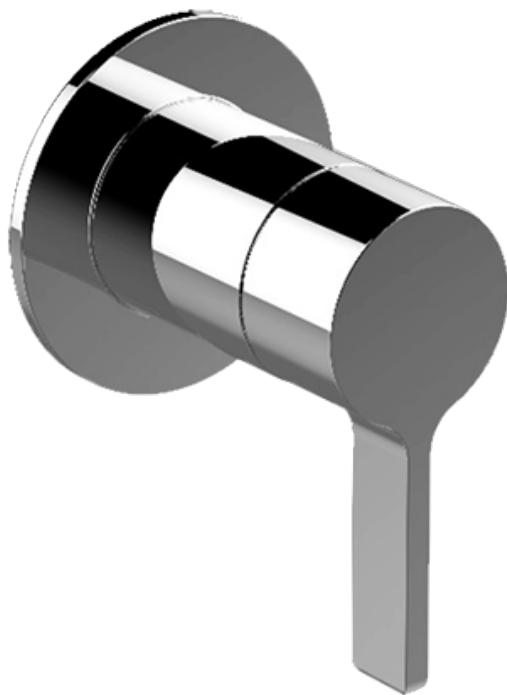

BATHROOM
Terra High Flow Diverter Valve
Trim with Handle
G-8063-LM46S-T

GRAFF[®]

Information

- Single metal handle and decorative trim plate
- Use with G-8050 thermostatic rough diverter valve
- Optional 4-Port Diverter Valve Rough & Trim with off function
- ADA

Finishes

Brushed
Nickel

Olive Bronze

Polished
Chrome

Polished
Nickel

G-8063-LM46S-T

TERRA Series