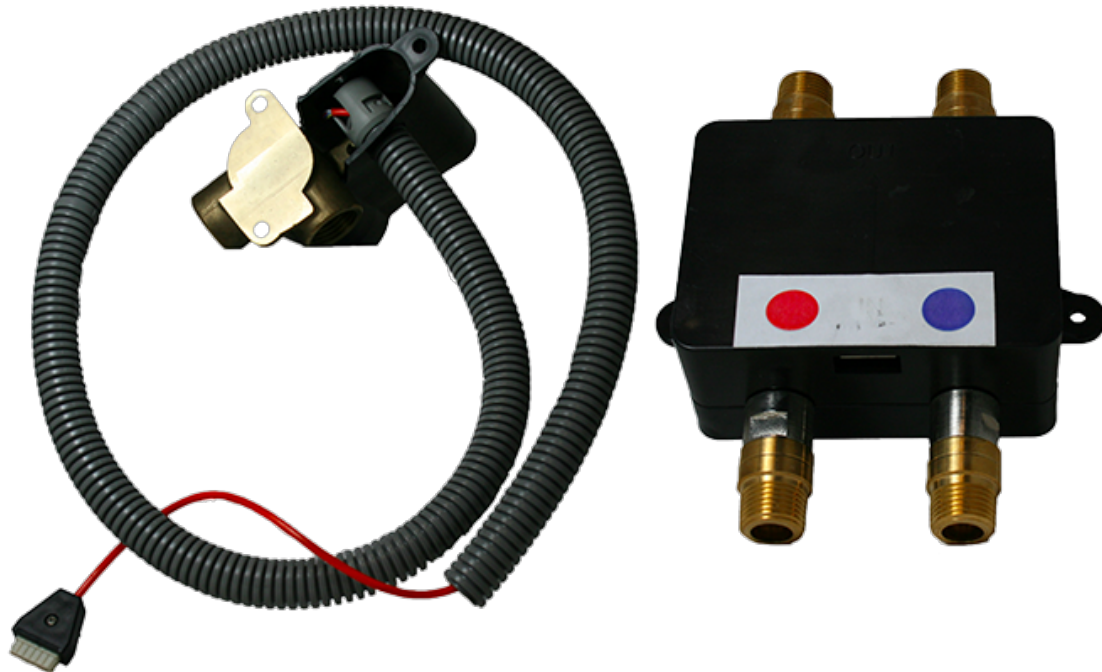

BATHROOM
Rough Valve
G-1030

GRAFF®

GN-1030

AMETIS Series