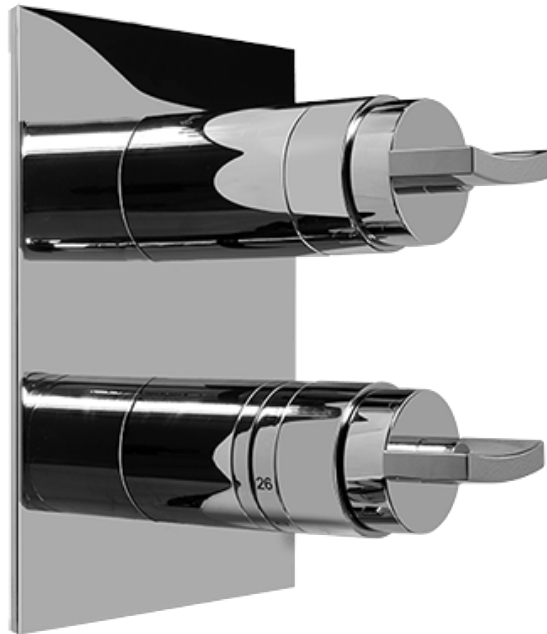

SHOWER
Targa, Sade, & Luna SOLID Trim
Plate w/Handle
G-8046-C14S-T

GRAFF®

Information

- Two metal handles
- Decorative trim plate
- Use with G-8010 thermostatic stop/volume control rough valve
- To complete package, you must order rough valve
- ADA

Finishes

Olive Bronze

Polished
Chrome

Polished
Nickel

Steelnox®
(Satin Nickel)

G-8046