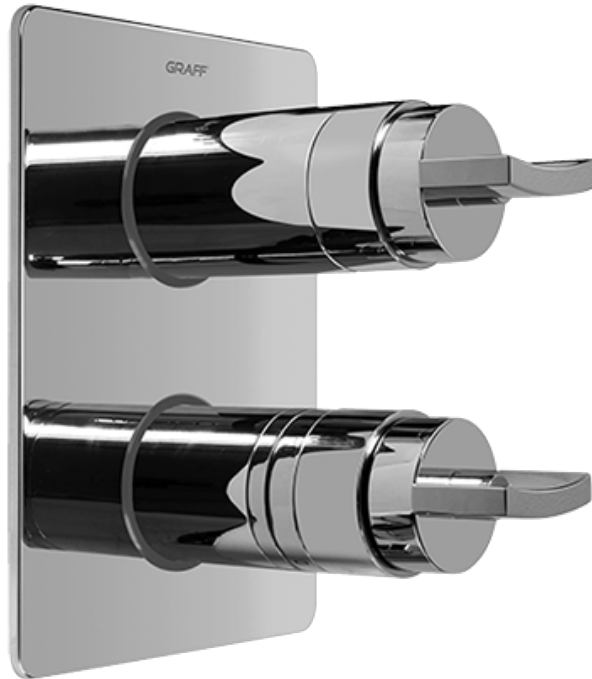

SHOWER  
Sade/Targa/Luna STAMPED Trim  
Plate w/Handle  
**G-8045-C14S-T**

**GRAFF®**

## Information

- Two metal handles
- Decorative trim plate
- Use with G-8010 thermostatic stop/volume control rough valve
- To complete package, you must order rough valve

## Finishes

Polished  
Chrome

Steelnox®  
(Satin Nickel)