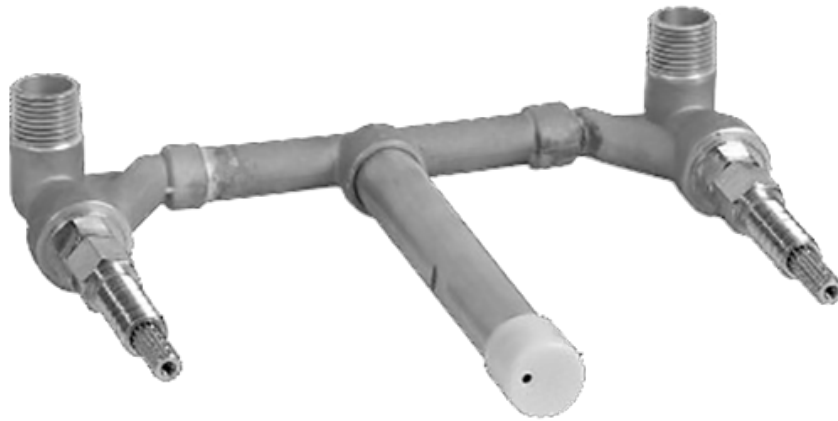

BATHROOM
Rough Valve
G-1005

GRAFF®

~Ø1-1/8" (~Ø29mm)

Valve Rough G-1005

Wall Min: 1-3/4" (44.5mm)

Wall Max: 2-3/4" (70mm)