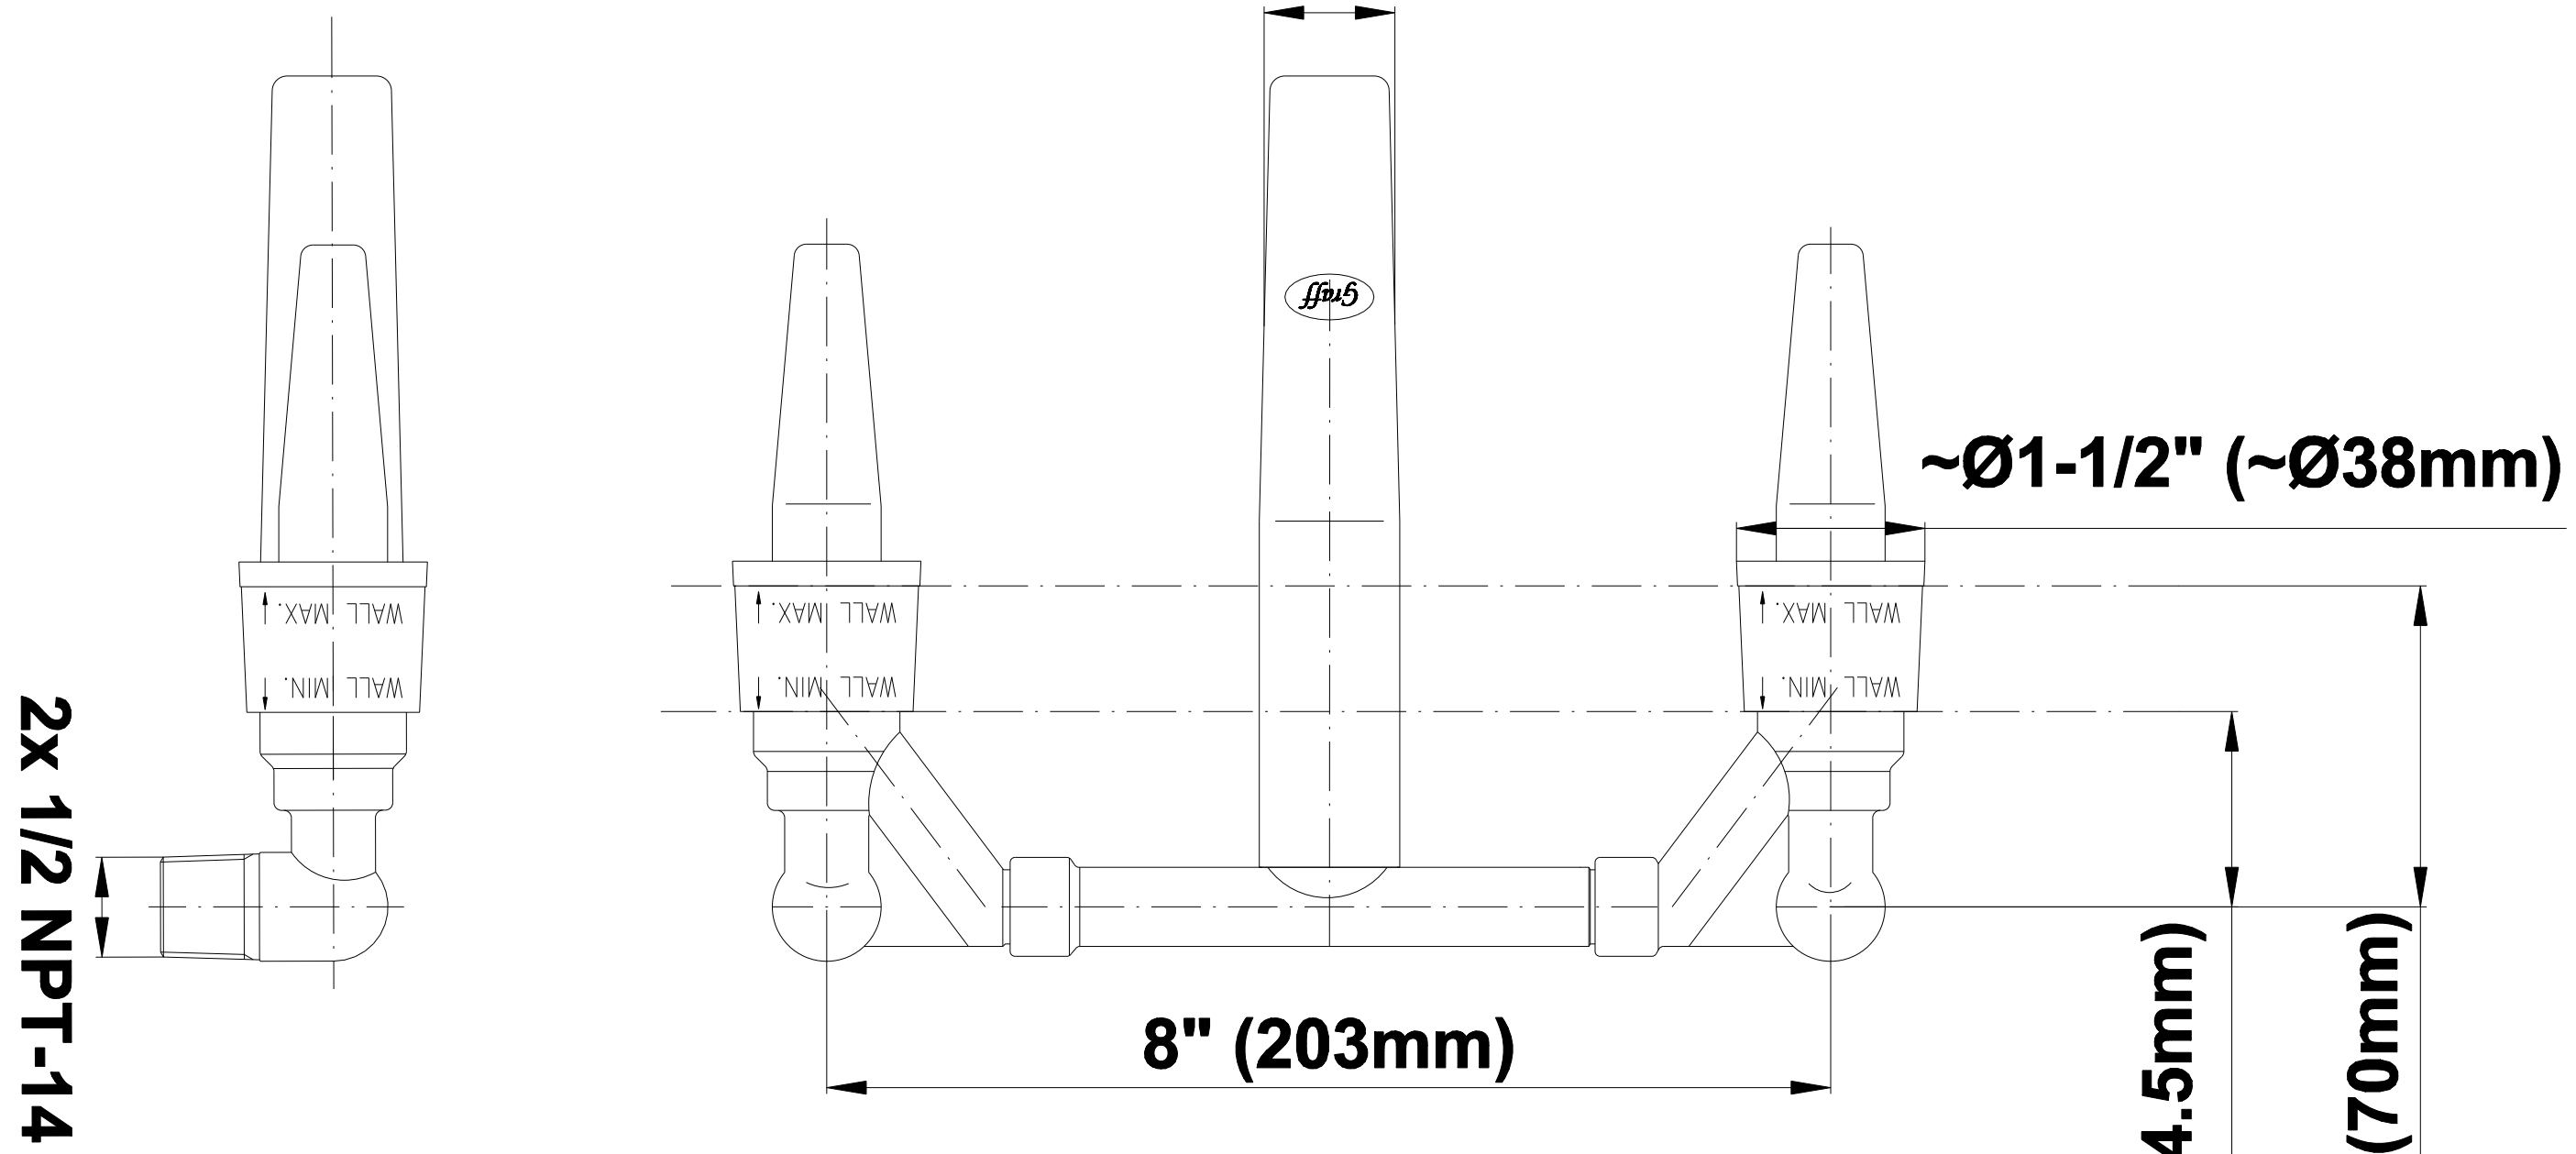

BATHROOM
Rough Valve
G-1005

GRAFF®

~Ø1-1/8" (~Ø29mm)

Valve Rough G-1005

Wall Min: 1-3/4" (44.5mm)

Wall Max: 2-3/4" (70mm)