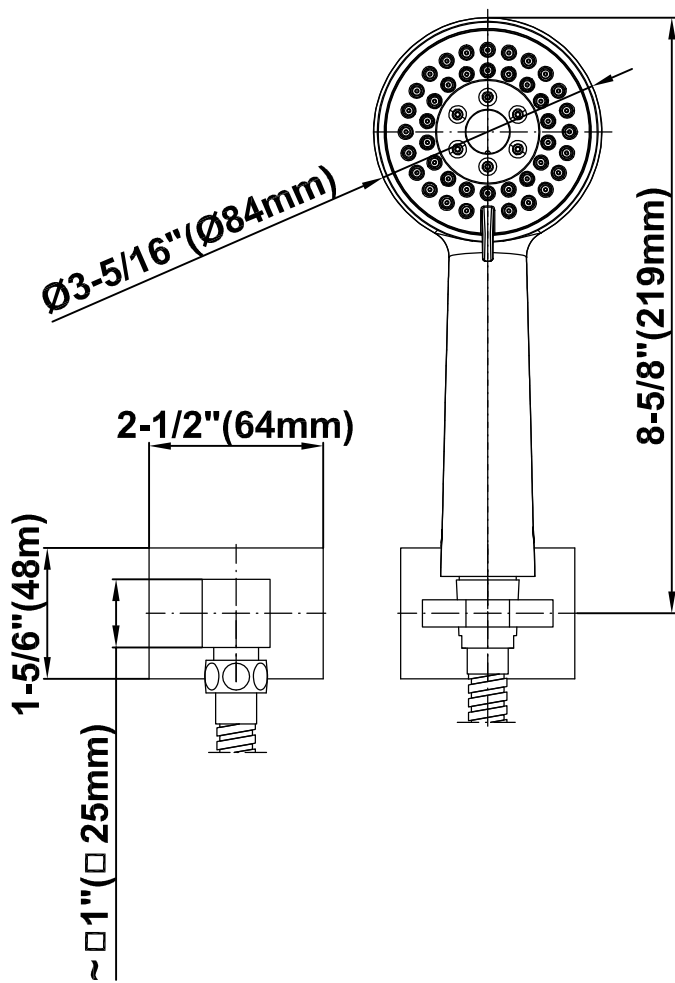

SHOWER
Contemporary Pressure Balancing
Shower Set (Rough & Trim)
G-7296-C14S

GRAFF®

Information

- 1/2" Pressure Balancing Valve with Diverter
- 8" Showerhead w/ 12" Wall-Mounted Shower Arm
- Includes Multi-function handshower with wall bracket and 59" hose
- Flow Rates: showerhead ≤ 2.0 max gpm, handshower ≤ 1.5 max gpm
- CALGreen

G-7296-C14S

SHOWER
Concealed Pressure Balancing
Valve Rough w/Diverter
G-7055

GRAFF®

Information

- Anti-scald protection
- 1/2" universal inlets/outlets with male threads
- Built-in service stops
- Push-button diverter
- For use with tub & shower configuration
- Supplied with protective plastic guard

Finishes

Brushed
Nickel

Polished
Chrome

Steelnox®
(Satin Nickel)

G-7055

1/2" Rough Valve w/Diverter

Product Features

- Anti-scald protection
- 1/2" universal inlets/outlets with male threads
- Built-in service stops
- Push-button diverter
- For use with tub & shower configuration
- Supplied with protective plastic guard

- 1/4" thick
- 144 no-clog, easy-clean rubber spray nozzles
- Recommended use with ceiling shower arm
- Recommended for use at no more than 10 degrees tilt
- Showerhead flow rate ≤ 1.8 max gpm
- CALGreen