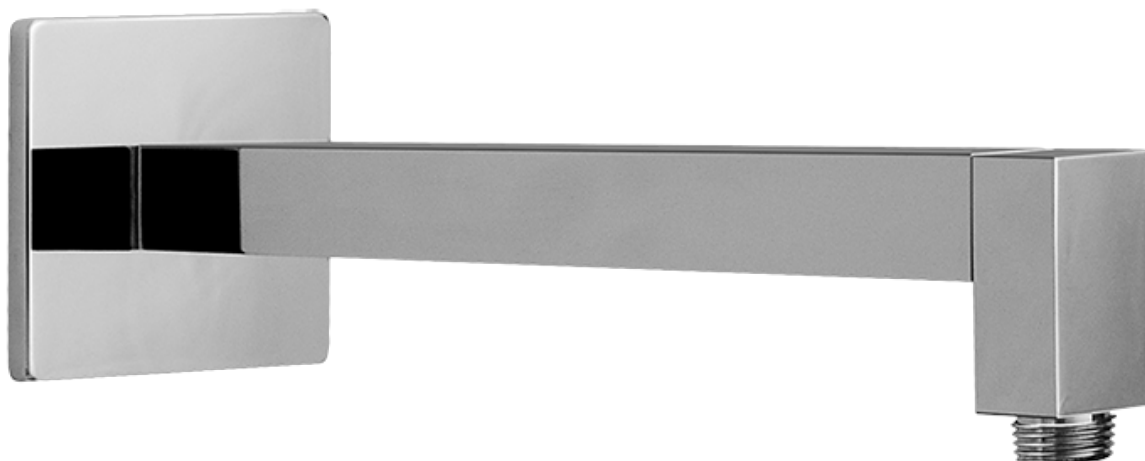

SHOWER
Contemporary Pressure Balancing
Shower Set (Rough & Trim)
G-7296-C14S

GRAFF®

Information

- 1/2" Pressure Balancing Valve with Diverter
- 8" Showerhead w/ 12" Wall-Mounted Shower Arm
- Includes Multi-function handshower with wall bracket and 59" hose
- Flow Rates: showerhead ≤ 2.0 max gpm, handshower ≤ 1.5 max gpm
- CALGreen

G-7296-C14S

SHOWER
Concealed Pressure Balancing
Valve Rough w/Diverter
G-7055

GRAFF®

Information

- Anti-scald protection
- 1/2" universal inlets/outlets with male threads
- Built-in service stops
- Push-button diverter
- For use with tub & shower configuration
- Supplied with protective plastic guard

Finishes

Brushed
Nickel

Polished
Chrome

Steelnox®
(Satin Nickel)

G-7055

1/2" Rough Valve w/Diverter

Product Features

- Anti-scald protection
- 1/2" universal inlets/outlets with male threads
- Built-in service stops
- Push-button diverter
- For use with tub & shower configuration
- Supplied with protective plastic guard

www.graff-designs.com | phone: 800-954-4723

SHOWER
Contemporary 12" Shower Arm
G-8530

GRAFF[®]

Information

- Includes arm and square flange
- 1/2" NPT male thread inlet
- For use with all showerheads (especially G-8438)