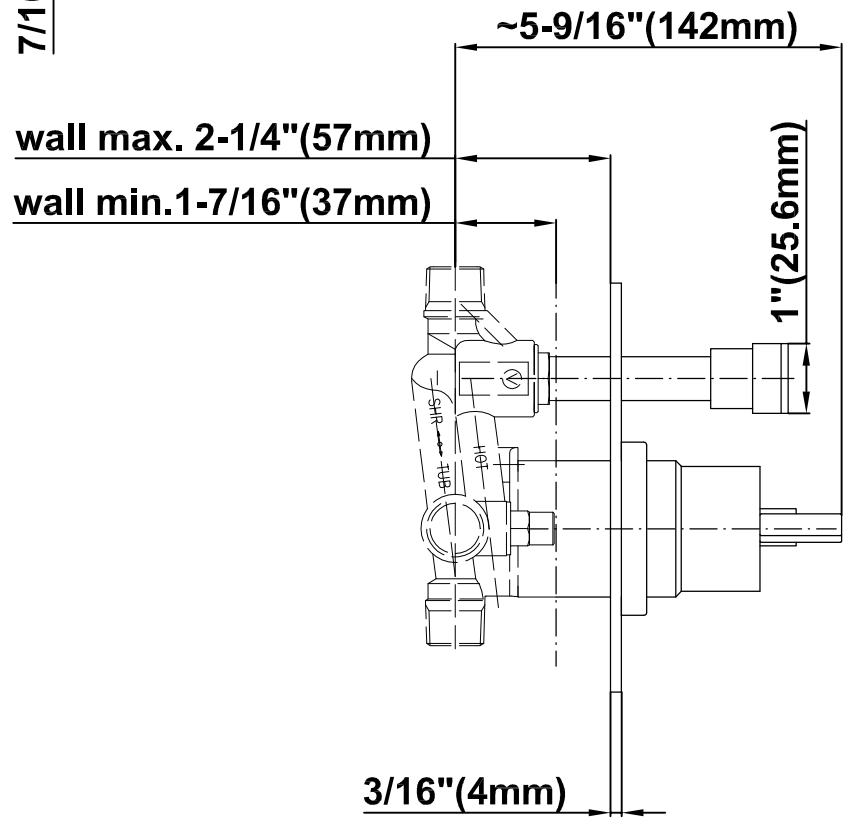

SHOWER
Contemporary Pressure Balancing
Shower Set (Rough & Trim)
G-7296-C14S

GRAFF®

Information

- 1/2" Pressure Balancing Valve with Diverter
- 8" Showerhead w/ 12" Wall-Mounted Shower Arm
- Includes Multi-function handshower with wall bracket and 59" hose
- Flow Rates: showerhead ≤ 2.0 max gpm, handshower ≤ 1.5 max gpm
- CALGreen

G-7296-C14S

SHOWER
Concealed Pressure Balancing
Valve Rough w/Diverter
G-7055

GRAFF®

Information

- Anti-scald protection
- 1/2" universal inlets/outlets with male threads
- Built-in service stops
- Push-button diverter
- For use with tub & shower configuration
- Supplied with protective plastic guard