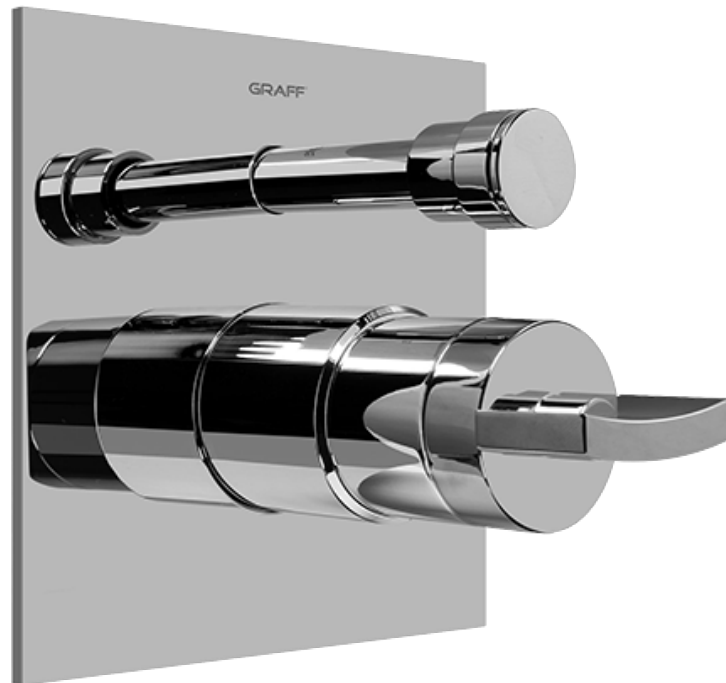

SHOWER
Contemporary Pressure Balancing
Shower Set (Rough & Trim)
G-7296-C14S

GRAFF®

Information

- 1/2" Pressure Balancing Valve with Diverter
- 8" Showerhead w/ 12" Wall-Mounted Shower Arm
- Includes Multi-function handshower with wall bracket and 59" hose
- Flow Rates: showerhead ≤ 2.0 max gpm, handshower ≤ 1.5 max gpm
- CALGreen

G-7296-C14S

SHOWER
Concealed Pressure Balancing
Valve Rough w/Diverter
G-7055

GRAFF®

Information

- Anti-scald protection
- 1/2" universal inlets/outlets with male threads
- Built-in service stops
- Push-button diverter
- For use with tub & shower configuration
- Supplied with protective plastic guard

Finishes

Brushed
Nickel

Polished
Chrome

Steelnox®
(Satin Nickel)

G-7055

1/2" Rough Valve w/Diverter

Product Features

- Anti-scald protection
- 1/2" universal inlets/outlets with male threads
- Built-in service stops
- Push-button diverter
- For use with tub & shower configuration
- Supplied with protective plastic guard

www.graff-faucets.com | phone: 800-954-4723

SHOWER
Sade/Targa/Luna SOLID Trim Plate
w/Handle
G-7090-C14S-T

GRAFF®

Information

- Single metal lever handle
- Decorative trim plate
- Includes push-button diverter
- Use with G-7055 pressure balancing rough valve for shower and tub configurations
- To complete package, you must order rough valve