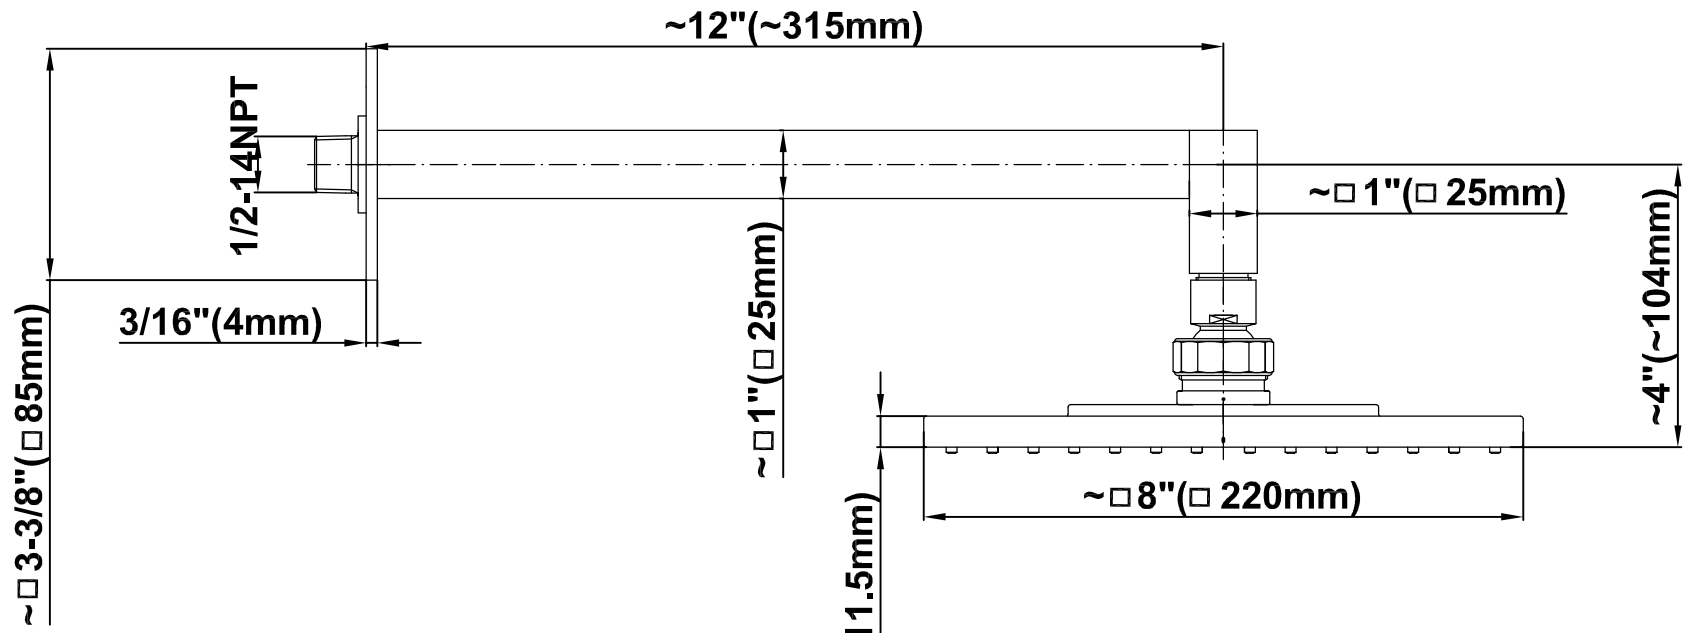

SHOWER
Contemporary Pressure Balancing
Shower Set (Rough & Trim)
G-7296-C14S

GRAFF®

Information

- 1/2" Pressure Balancing Valve with Diverter
- 8" Showerhead w/ 12" Wall-Mounted Shower Arm
- Includes Multi-function handshower with wall bracket and 59" hose
- Flow Rates: showerhead ≤ 2.0 max gpm, handshower ≤ 1.5 max gpm
- CALGreen

G-7296-C14S

SHOWER
Concealed Pressure Balancing
Valve Rough w/Diverter
G-7055

GRAFF®

Information

- Anti-scald protection
- 1/2" universal inlets/outlets with male threads
- Built-in service stops
- Push-button diverter
- For use with tub & shower configuration
- Supplied with protective plastic guard