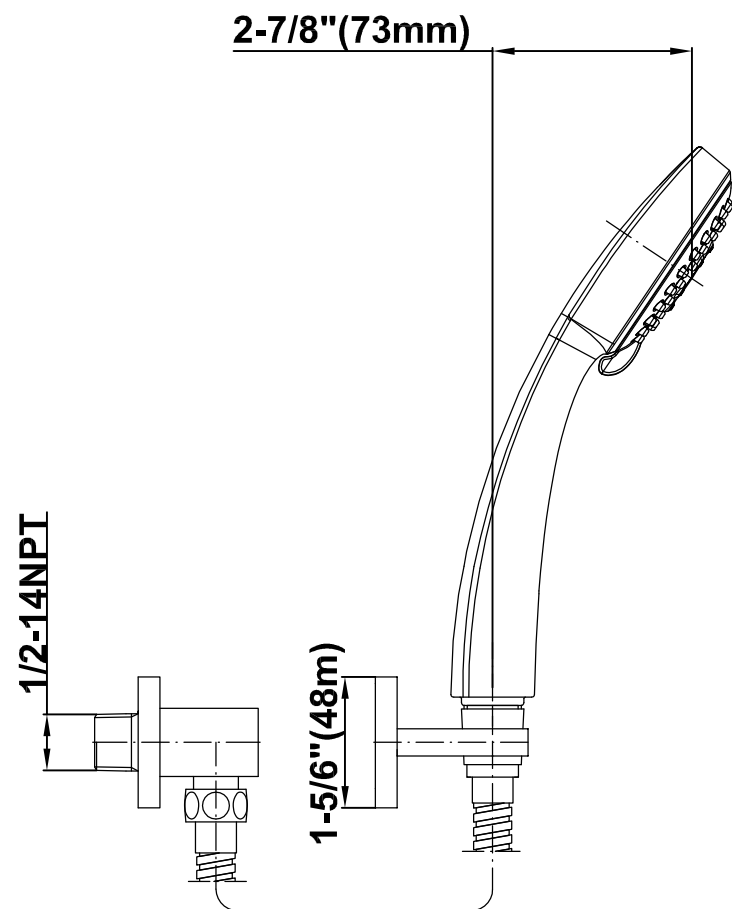

SHOWER
Contemporary Pressure Balancing
Shower Set (Rough & Trim)
G-7296-C14S

GRAFF®

Information

- 1/2" Pressure Balancing Valve with Diverter
- 8" Showerhead w/ 12" Wall-Mounted Shower Arm
- Includes Multi-function handshower with wall bracket and 59" hose
- Flow Rates: showerhead ≤ 2.0 max gpm, handshower ≤ 1.5 max gpm
- CALGreen

G-7296-C14S

SHOWER
Concealed Pressure Balancing
Valve Rough w/Diverter
G-7055

GRAFF®

Information

- Anti-scald protection
- 1/2" universal inlets/outlets with male threads
- Built-in service stops
- Push-button diverter
- For use with tub & shower configuration
- Supplied with protective plastic guard

Finishes

Brushed
Nickel

Polished
Chrome

Steelnox®
(Satin Nickel)

G-7055

1/2" Rough Valve w/Diverter

Product Features

- Anti-scald protection
- 1/2" universal inlets/outlets with male threads
- Built-in service stops
- Push-button diverter
- For use with tub & shower configuration
- Supplied with protective plastic guard

- 1/4" thick
- 144 no-clog, easy-clean rubber spray nozzles
- Recommended use with ceiling shower arm
- Recommended for use at no more than 10 degrees tilt
- Showerhead flow rate ≤ 1.8 max gpm
- CALGreen