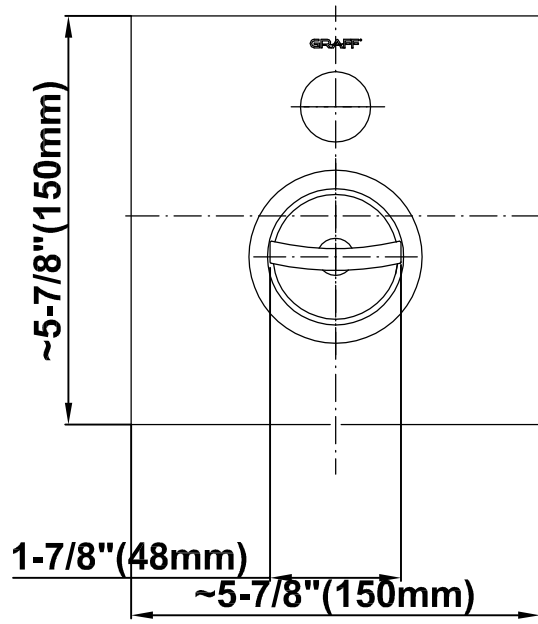

SHOWER
Contemporary Pressure Balancing
Shower Set (Rough & Trim)
G-7296-C14S

GRAFF®

Information

- 1/2" Pressure Balancing Valve with Diverter
- 8" Showerhead w/ 12" Wall-Mounted Shower Arm
- Includes Multi-function handshower with wall bracket and 59" hose
- Flow Rates: showerhead ≤ 2.0 max gpm, handshower ≤ 1.5 max gpm
- CALGreen

G-7296-C14S

SHOWER
Concealed Pressure Balancing
Valve Rough w/Diverter
G-7055

GRAFF®

Information

- Anti-scald protection
- 1/2" universal inlets/outlets with male threads
- Built-in service stops
- Push-button diverter
- For use with tub & shower configuration
- Supplied with protective plastic guard