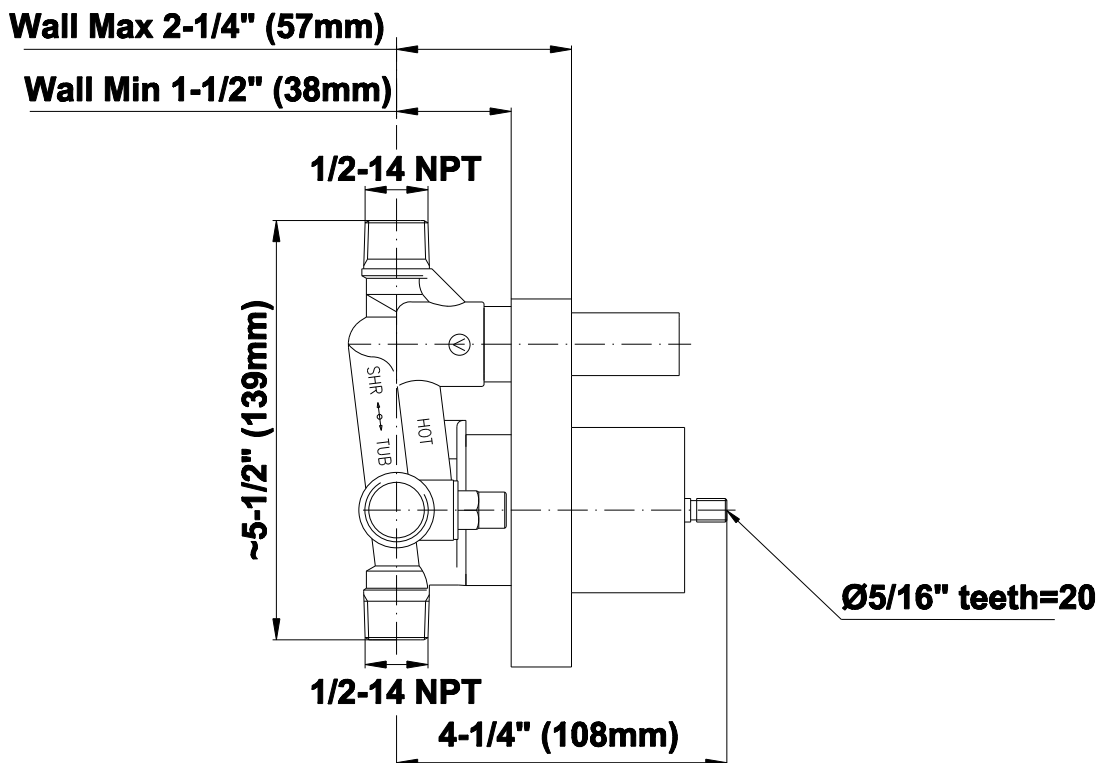

SHOWER
Pressure Balancing Shower
System - Shower with
Handshower
G-7278-LM37S

GRAFF®

Information

- 1/2" pressure balancing valve with diverter and trim
- 8" showerhead with 12" wall-mounted shower arm
- Showerhead features no-clog, easy-clean spray nozzles
- Handshower set with wall bracket and 59" hose (PVD finishes use 59" flex hose)
- Optional extension kit
- Flow rates: showerhead ≤ 1.8 max gpm, handshower ≤ 1.5 max gpm
- ADA
- CALGreen

G-7278-LM37S

SHOWER
 Concealed Pressure Balancing
 Valve Rough w/Diverter
G-7055

Information

- Anti-scald protection
- 1/2" universal inlets/outlets with male threads
- Built-in service stops
- Push-button diverter
- For use with tub & shower configuration
- Supplied with protective plastic guard

Finishes

G-7055

1/2" Rough Valve w/Diverter

Product Features

- Anti-scald protection
- 1/2" universal inlets/outlets with male threads
- Built-in service stops
- Push-button diverter
- For use with tub & shower configuration
- Supplied with protective plastic guard

Warranty

- Limited lifetime warranty

For complete warranty information go to www.graff-faucets.com/en-nam/warranty

SHOWER
M.E./M.E. 25 Trim Plate w/Handle
G-7080-LM37S-T

GRAFF®

Information

- Single metal lever handle
- Decorative trim plate
- Includes push-button diverter
- Use with G-7055 pressure balancing rough valve for shower and tub configurations
- To complete package, you must order rough valve
- ADA