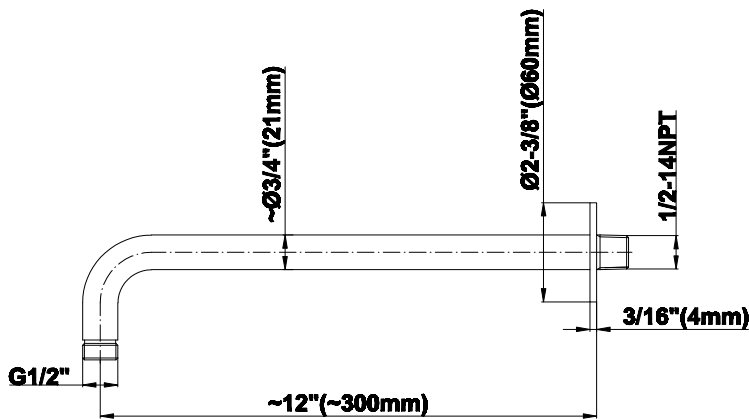

G-8503

Shower Components

Contemporary 12" Shower Arm

GRAFF®

Product Features

- Includes arm and round flange
- 1/2" NPT male thread inlet
- For use with all showerheads

Warranty

- Limited lifetime warranty

For complete warranty information go to www.graff-designs.com/en-nam/warranty

Available Finishes

- Polished Chrome
  G-8503-PC
- Polished Nickel
  G-8503-PN
- Brushed Nickel
  G-8503-BNi
- Unfinished Brushed Brass*
  G-8503-UBB*
- Unfinished Brass*
  G-8503-UB*
- Matte Black*
  G-8503-MBK*
- Architectural Black*
  G-8503-BK*
- Architectural White*
  G-8503-WT*
- Steelnox (Satin Nickel)*
  G-8503-SN*
- Olive Brass*
  G-8503-OB*
- Gunmetal*
  G-8503-GM*
- Vintage Brushed Brass*
  G-8503-VBB*
- OR'osa PVD*
  G-8503-RG*
- Brushed OR'osa PVD*
  G-8503-BRG*
- Onyx PVD*
  G-8503-OX*
- Brushed Onyx PVD*
  G-8503-BOX*
- Polished Brass PVD*
  G-8503-PB*
- Brushed Brass PVD*
  G-8503-BB*
- 24K Brushed Gold*
  G-8503-BAU*
- 24K Gold*
  G-8503-AU*
- Gunmetal Distressed*
  G-8503-GMD*

* Special order finish- call for availability

The measurements shown are for reference only. Products and specifications shown are subject to change without notice. Revised 10/2019

www.graff-designs.com | phone: 800-954-4723