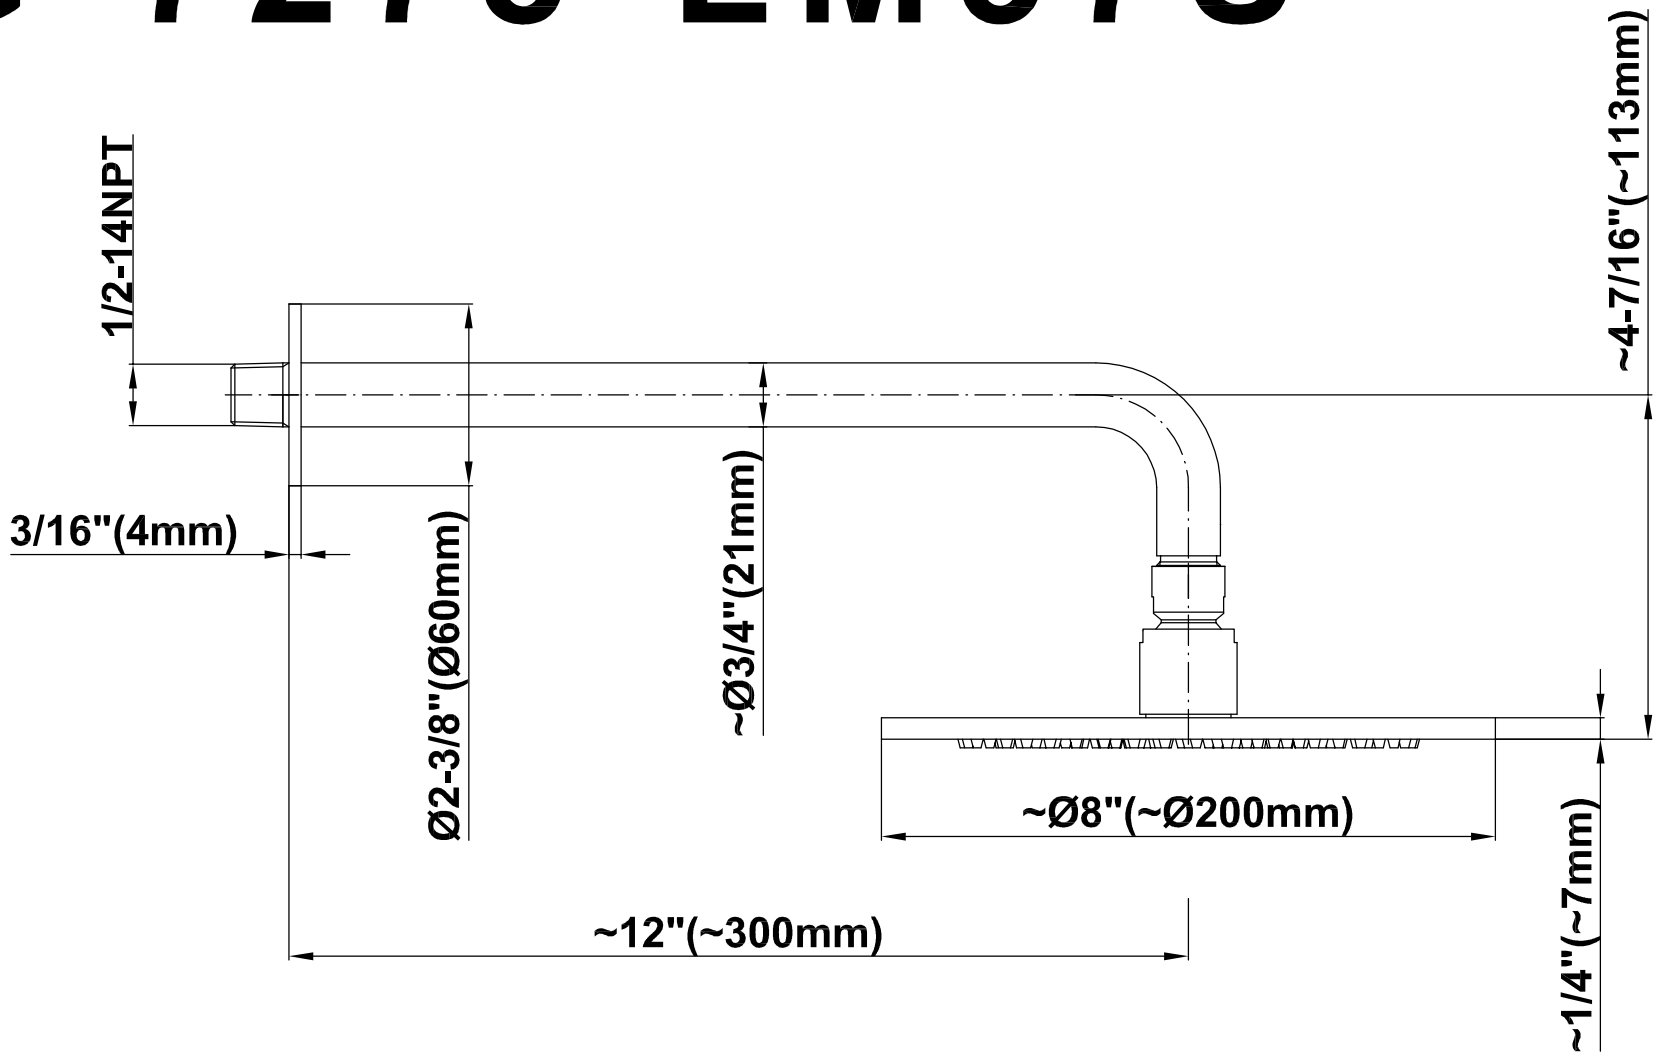

SHOWER
Pressure Balancing Shower
System - Shower with
Handshower
G-7278-LM37S

GRAFF®

Information

- 1/2" pressure balancing valve with diverter and trim
- 8" showerhead with 12" wall-mounted shower arm
- Showerhead features no-clog, easy-clean spray nozzles
- Handshower set with wall bracket and 59" hose (PVD finishes use 59" flex hose)
- Optional extension kit
- Flow rates: showerhead ≤ 1.8 max gpm, handshower ≤ 1.5 max gpm
- ADA
- CALGreen

G-7278-LM37S

SHOWER
 Concealed Pressure Balancing
 Valve Rough w/Diverter
G-7055

Information

- Anti-scald protection
- 1/2" universal inlets/outlets with male threads
- Built-in service stops
- Push-button diverter
- For use with tub & shower configuration
- Supplied with protective plastic guard