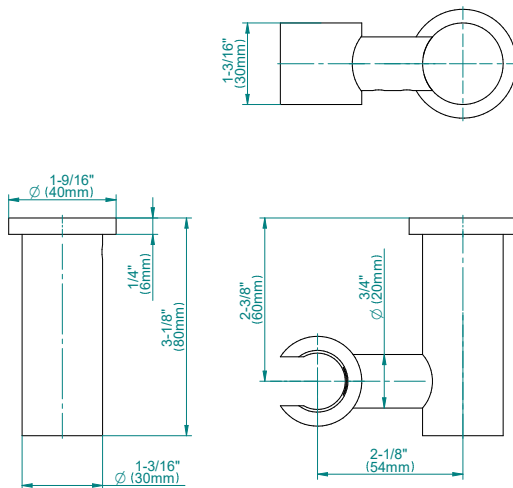

Product Features

- Solid brass construction
- Swivel holder

Warranty

- Limited lifetime warranty

For complete warranty information go to www.graff-designs.com/en-nam/warranty

Available Finishes

- Polished Chrome
  G-8642-PC
- Polished Nickel
  G-8642-PN
- Brushed Nickel
  G-8642-BNi
- Unfinished Brushed Brass*
  G-8642-UBB*
- Unfinished Brass*
  G-8642-UB*
- Matte Black*
  G-8642-MBK*
- Architectural Black*
  G-8642-BK*
- Architectural White*
  G-8642-WT*
- Steelnox (Satin Nickel)*
  G-8642-SN*
- Olive Brass*
  G-8642-OB*
- Gunmetal*
  G-8642-GM*
- Vintage Brushed Brass*
  G-8642-VBB*
- OR'osa PVD*
  G-8642-RG*
- Brushed OR'osa PVD*
  G-8642-BRG*
- Onyx PVD*
  G-8642-OX*
- Brushed Onyx PVD*
  G-8642-BOX*
- Polished Brass PVD*
  G-8642-PB*
- Brushed Brass PVD*
  G-8642-BB*
- 24K Brushed Gold*
  G-8642-BAU*
- 24K Gold*
  G-8642-AU*
- Gunmetal Distressed*
  G-8642-GMD*

* Special order finish- call for availability