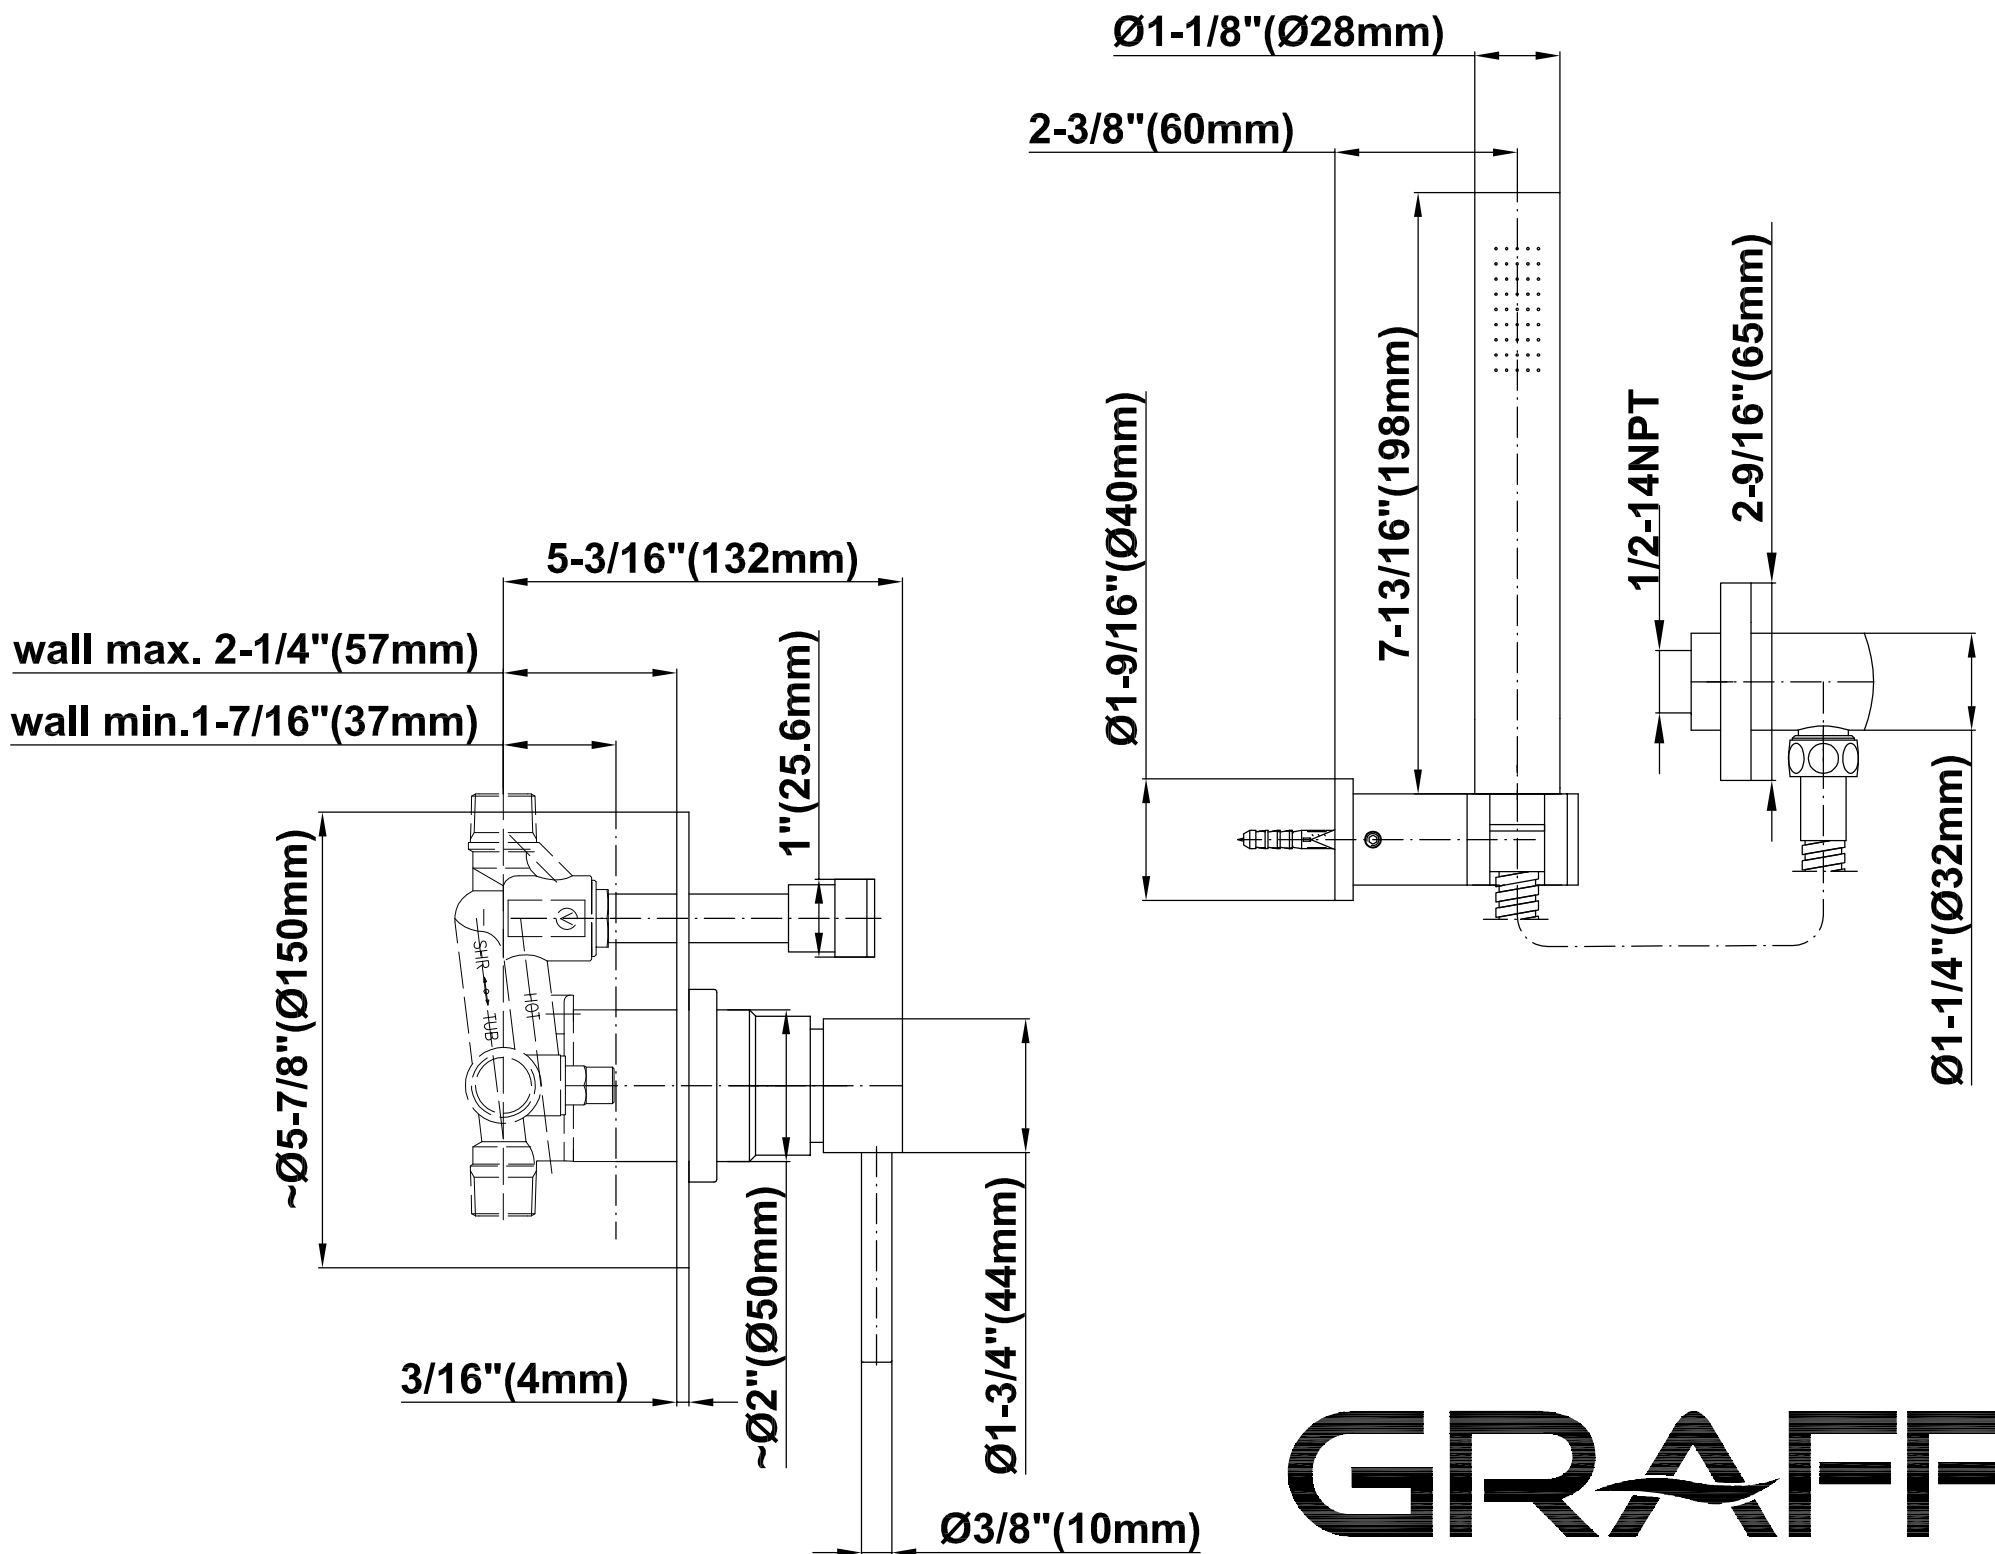

SHOWER
Pressure Balancing Shower
System - Shower with
Handshower
G-7278-LM37S

GRAFF®

Information

- 1/2" pressure balancing valve with diverter and trim
- 8" showerhead with 12" wall-mounted shower arm
- Showerhead features no-clog, easy-clean spray nozzles
- Handshower set with wall bracket and 59" hose (PVD finishes use 59" flex hose)
- Optional extension kit
- Flow rates: showerhead ≤ 1.8 max gpm, handshower ≤ 1.5 max gpm
- ADA
- CALGreen

G-7278-LM37S

SHOWER
 Concealed Pressure Balancing
 Valve Rough w/Diverter
G-7055

Information

- Anti-scald protection
- 1/2" universal inlets/outlets with male threads
- Built-in service stops
- Push-button diverter
- For use with tub & shower configuration
- Supplied with protective plastic guard

Finishes

G-7055

1/2" Rough Valve w/Diverter

Product Features

- Anti-scald protection
- 1/2" universal inlets/outlets with male threads
- Built-in service stops
- Push-button diverter
- For use with tub & shower configuration
- Supplied with protective plastic guard