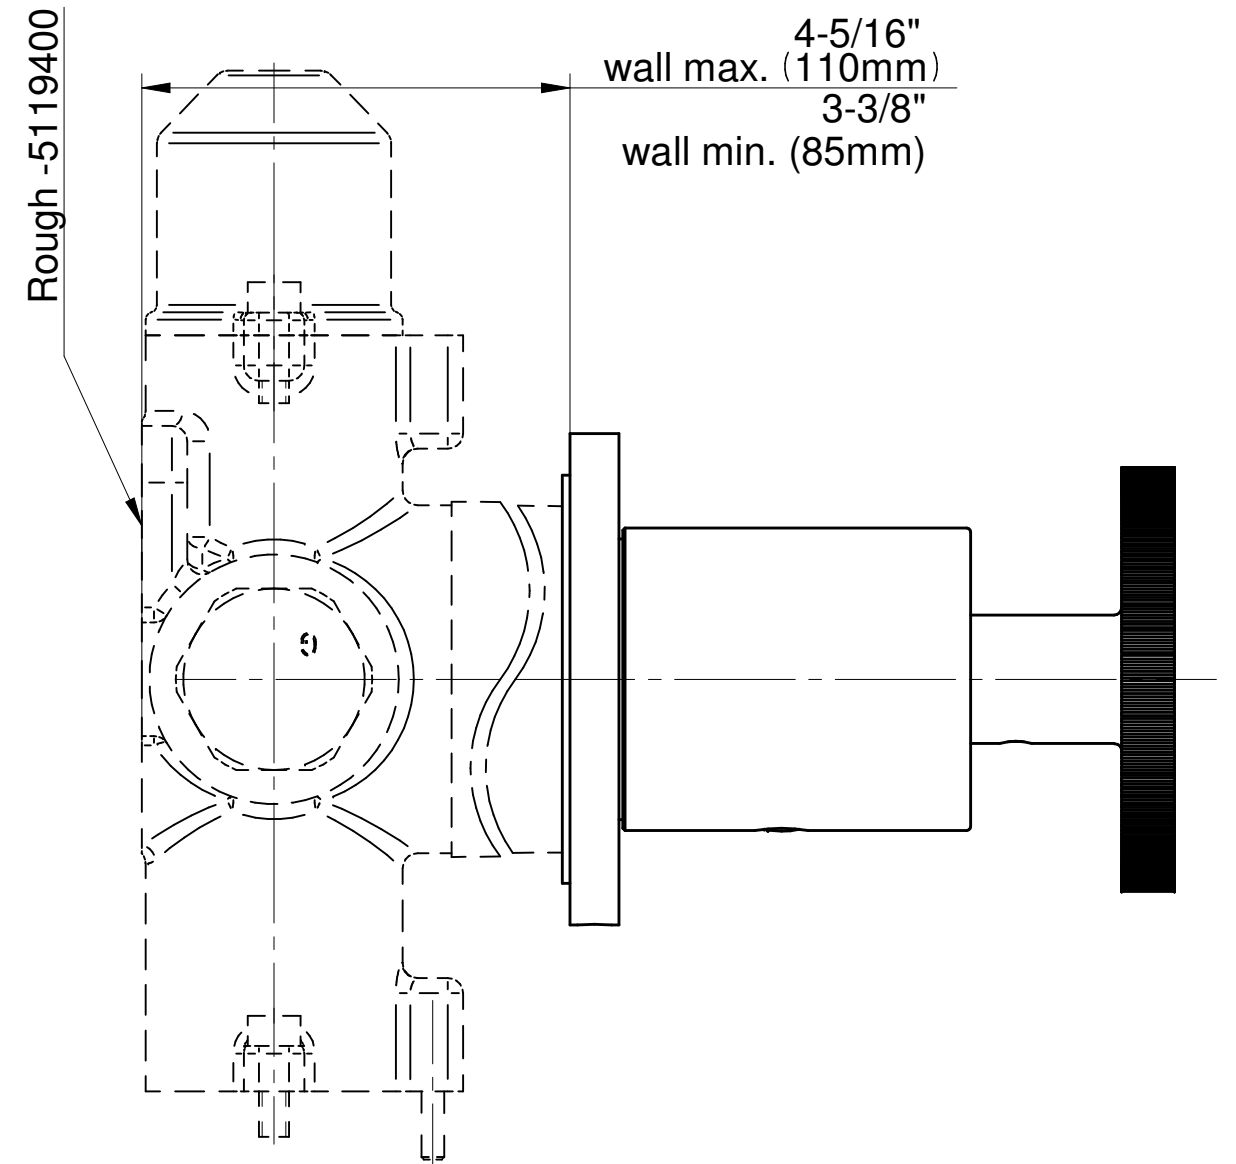

G-8097-C19E1

HARLEY Series