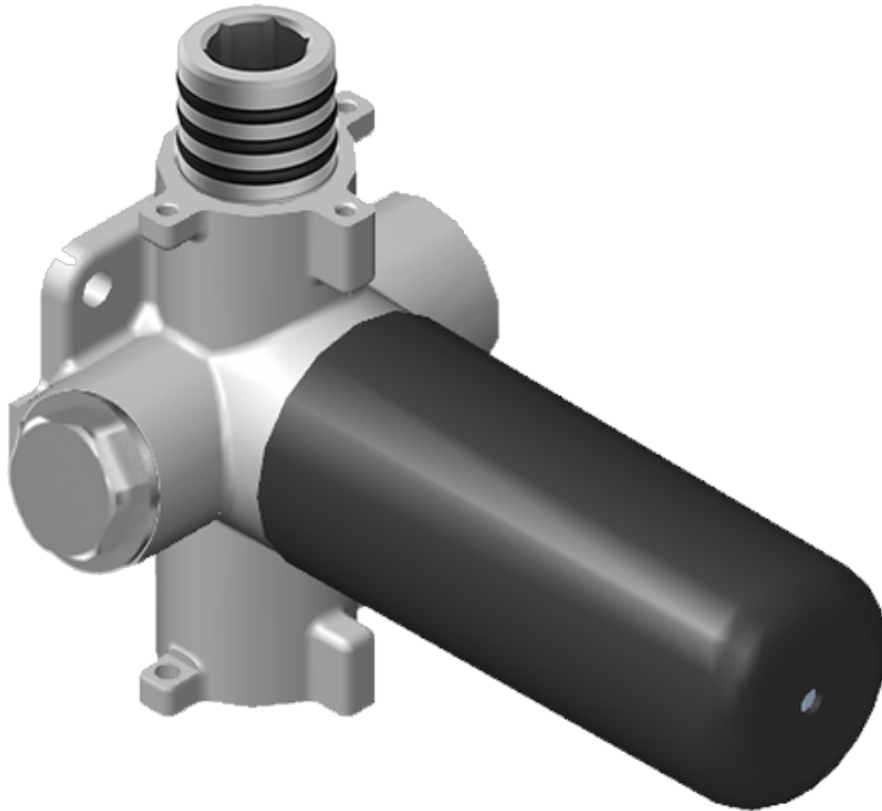

SHOWER
M-Series Thermostatic Shower
System - Ametis Ring with
Handshower
GL4.029SC-C19E0

GRAFF®

Information

- 3/4" thermostatic valve and trim
- 3/4" stop/volume control valve and trim (3 pieces)
- G-8760 Ametis Ring with waterfall and rain shower settings, features no-clog, easy-clean nozzles
- Single LED light with 6 color variations
- Includes wall-mount button for LED control box
- Handshower set with wall bracket and integrated wall supply elbow and 59" hose
- Optional extension kit
- Flow rates: rain shower ≤ 2.0 max gpm, waterfall ≤ 2.0 max gpm, handshower ≤ 1.5 max gpm
- ADA

SHOWER
Harley M-Series Thermostatic
Valve Trim with Handle

GRAFF[®]

Information

- Single metal handle
- Decorative trim plate
- Use with G-8006 Thermostatic Rough Valve

Finishes

Architectural
Black™

Matte Black

Polished
Chrome

Architectural
White

G-8037-C19E

HARLEY Series

SHOWER
Thermostatic Rough Valve
G-8006

GRAFF[®]

Information

- 12.9 gpm @ 60 psi
- 3/4" universal inlets
- Built-in service stops
- Stacking outlet feature
- Complete serviceability from front of all units
- Supplied with protective plastic cover
- CalGreen compliant dependent on functions

www.graff-faucets.com | phone: 800-954-4723

SHOWER
Stop/Volume Control Valve with
Pass Through
G-8076

GRAFF®

Information

- 12.3 gpm @ 60 psi
- 3/4" universal inlets/outlets with female threads
- Stacking inlet and pass-through port feature
- Supplied with protective plastic cover
- CalGreen compliant dependent on functions