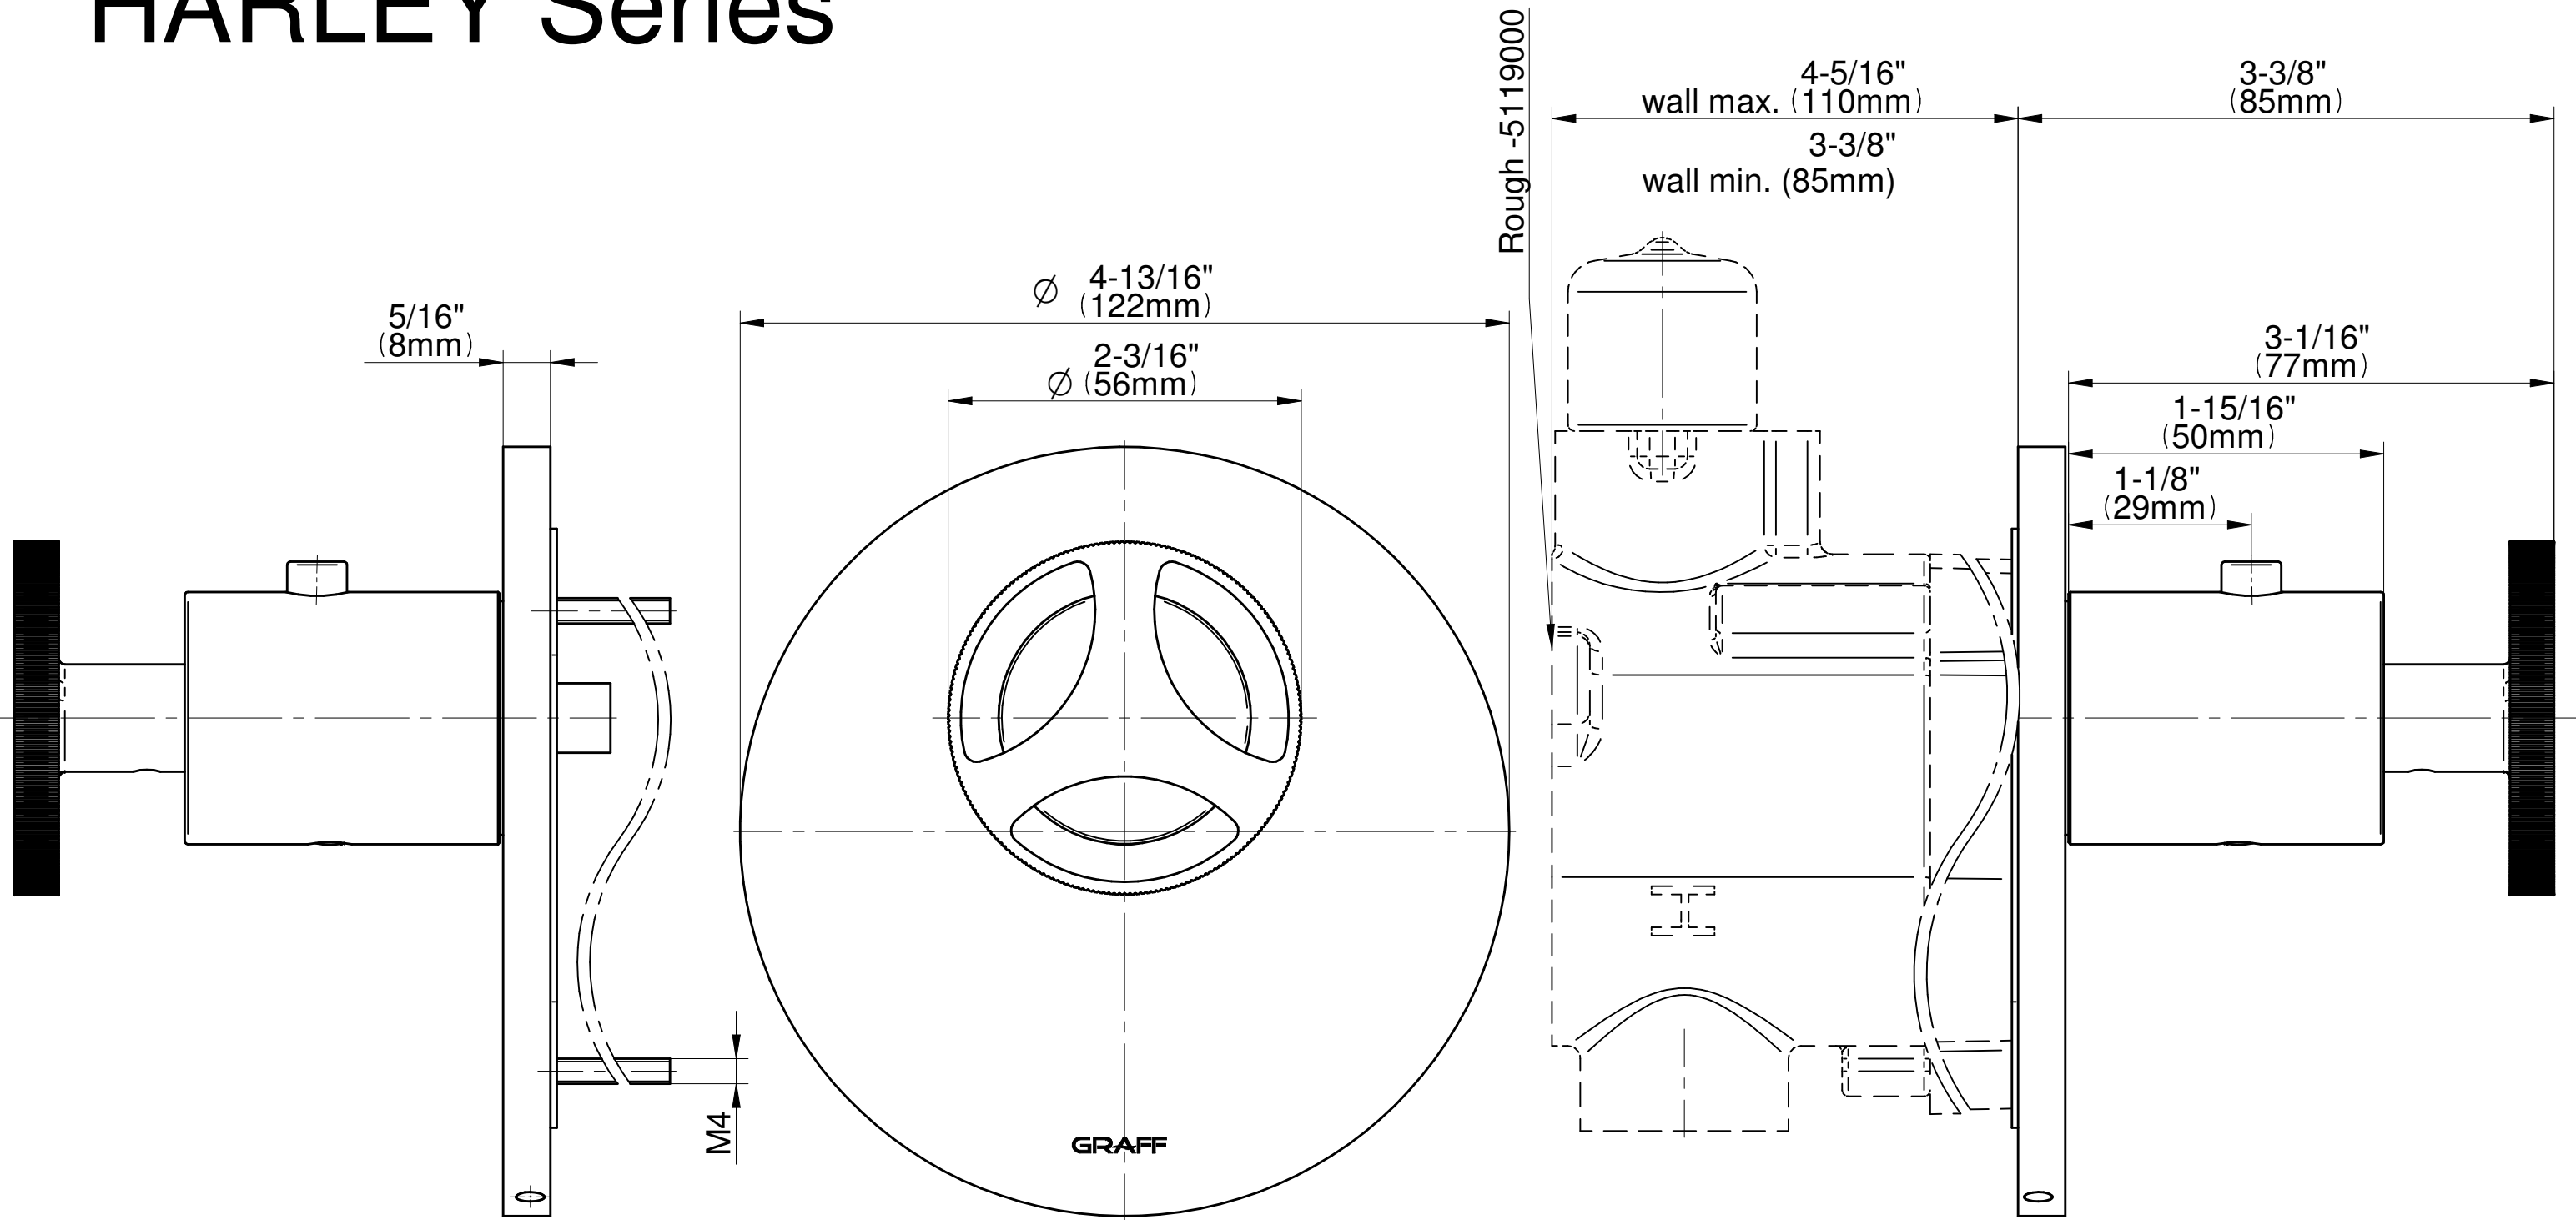

G-8037-C19E

HARLEY Series