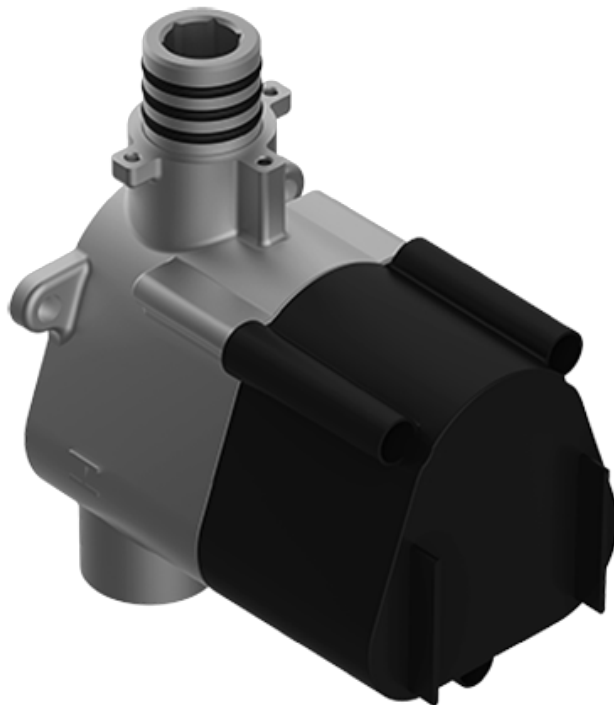

SHOWER
M-Series Thermostatic Shower
System - Ametis Ring with
Handshower
GL4.029SC-C19E0

GRAFF®

Information

- 3/4" thermostatic valve and trim
- 3/4" stop/volume control valve and trim (3 pieces)
- G-8760 Ametis Ring with waterfall and rain shower settings, features no-clog, easy-clean nozzles
- Single LED light with 6 color variations
- Includes wall-mount button for LED control box
- Handshower set with wall bracket and integrated wall supply elbow and 59" hose
- Optional extension kit
- Flow rates: rain shower ≤ 2.0 max gpm, waterfall ≤ 2.0 max gpm, handshower ≤ 1.5 max gpm
- ADA

SHOWER
Harley M-Series Thermostatic
Valve Trim with Handle

GRAFF[®]

Information

- Single metal handle
- Decorative trim plate
- Use with G-8006 Thermostatic Rough Valve

Finishes

Architectural
Black™

Matte Black

Polished
Chrome

Architectural
White

G-8037-C19E

HARLEY Series

SHOWER
Thermostatic Rough Valve
G-8006

GRAFF[®]

Information

- 12.9 gpm @ 60 psi
- 3/4" universal inlets
- Built-in service stops
- Stacking outlet feature
- Complete serviceability from front of all units
- Supplied with protective plastic cover
- CalGreen compliant dependent on functions

Finishes

Architectural
Black™

Matte Black

Polished
Chrome

Architectural
White

G-8006

M-Series

3/4" Concealed Thermostatic Rough Valve