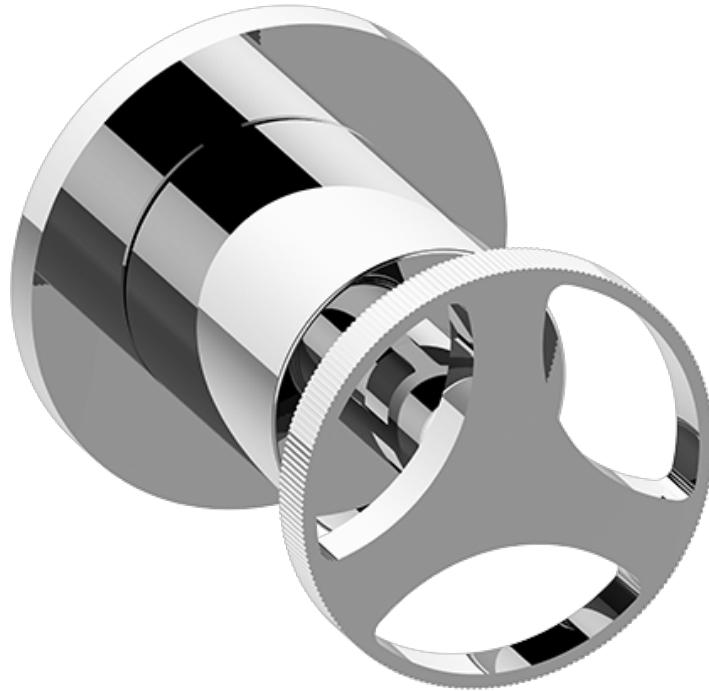

www.graff-faucets.com | phone: 800-954-4723

SHOWER
Harley M-Series Stop/Volume
Control Valve Trim with Handle
G-8097-C19E1-T

GRAFF®

Information

- Single metal handle
- Decorative trim plate
- Use with G-8076 Stop/Volume Control Rough Valve with Pass-Through or G-8077 Stop/Volume Control Rough Valve