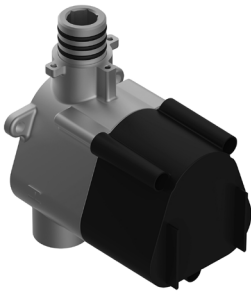

SHOWER
M-Series Thermostatic Shower
System - Ametis Ring with
Handshower
GL4.029SC-C19E0

GRAFF®

Information

- 3/4" thermostatic valve and trim
- 3/4" stop/volume control valve and trim (3 pieces)
- G-8760 Ametis Ring with waterfall and rain shower settings, features no-clog, easy-clean nozzles
- Single LED light with 6 color variations
- Includes wall-mount button for LED control box
- Handshower set with wall bracket and integrated wall supply elbow and 59" hose
- Optional extension kit
- Flow rates: rain shower ≤ 2.0 max gpm, waterfall ≤ 2.0 max gpm, handshower ≤ 1.5 max gpm
- ADA

SHOWER
Harley M-Series Thermostatic
Valve Trim with Handle

GRAFF[®]

Information

- Single metal handle
- Decorative trim plate
- Use with G-8006 Thermostatic Rough Valve

Finishes

Architectural
Black™

Matte Black

Polished
Chrome

Architectural
White

G-8037-C19E

HARLEY Series

SHOWER
Thermostatic Rough Valve
G-8006

GRAFF[®]

Information

- 12.9 gpm @ 60 psi
- 3/4" universal inlets
- Built-in service stops
- Stacking outlet feature
- Complete serviceability from front of all units
- Supplied with protective plastic cover
- CalGreen compliant dependent on functions

Finishes

Architectural
Black™

Matte Black

Polished
Chrome

Architectural
White

G-8006

M-Series

3/4" Concealed Thermostatic Rough Valve