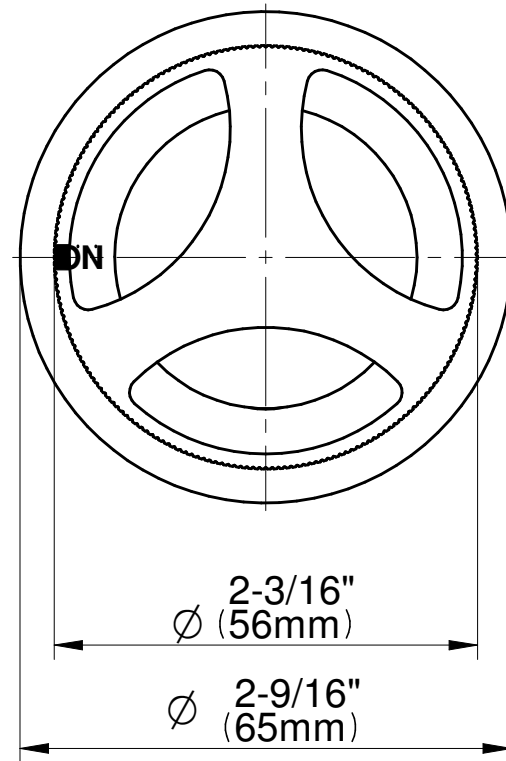

G-8097-C19E1

HARLEY Series