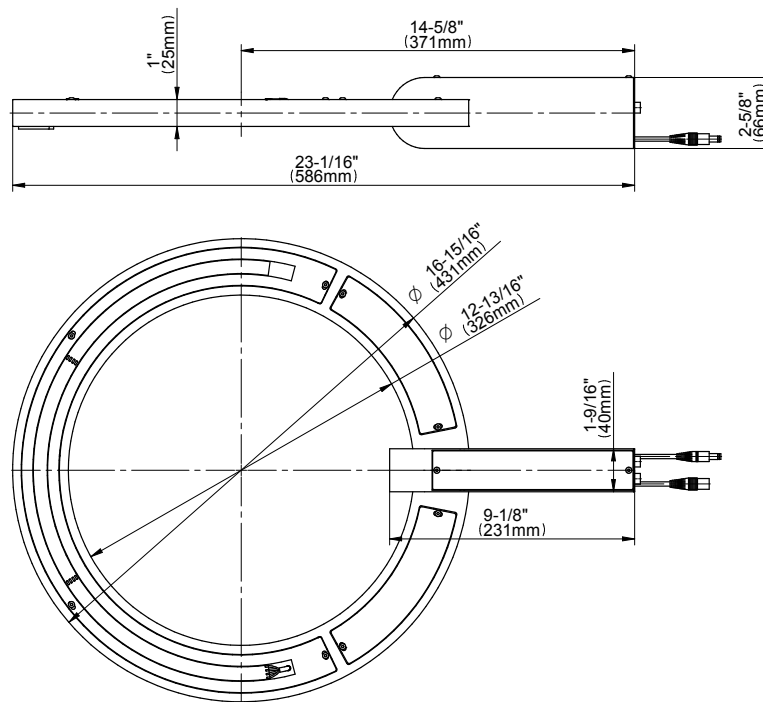

The measurements shown are for reference only. Products and specifications shown are subject to change without notice. Revised 12/2017

www.graff-designs.com | phone: 800-954-4723