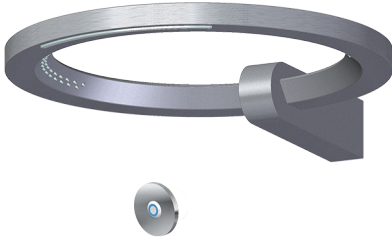

www.graff-faucets.com | phone: 800-954-4723

SHOWER
Ametis Ring
G-8760

GRAFF®

Information

- Wall-mounted installation
- 6-color LED chromotherapy lighting
- Dual-function water feature with cascade & waterfall shower settings
- Features no-clog, easy-clean nozzles
- Flow rates: rain shower ≤ 2.0 max gpm, waterfall ≤ 2.0 max gpm
- Includes wall-mount button for LED control box
- CALGreen

Product Features

- Wall-mounted installation
- 6-color LED chromotherapy lighting
- Dual-function water feature with waterfall and rain shower settings
- Features no-clog, easy-clean spray nozzles
- Flow rates: rain shower ≤ 2.0 max gpm, waterfall ≤ 2.0 max gpm
- Includes wall-mount button for LED control box