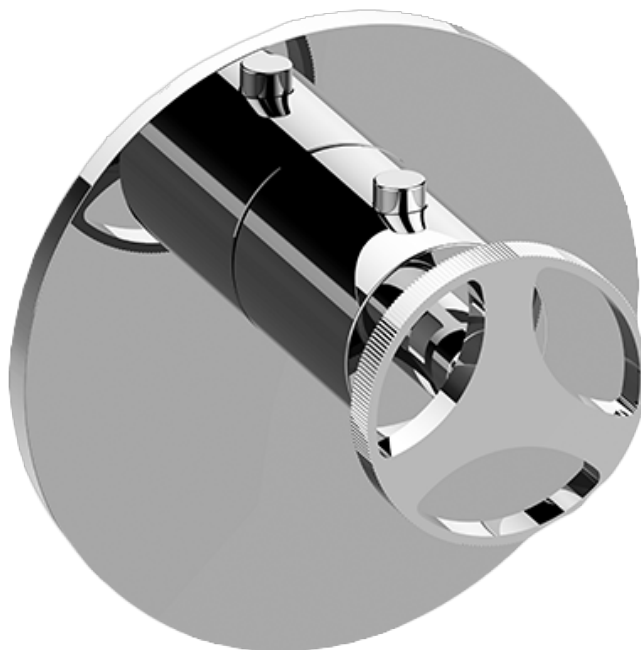

SHOWER
M-Series Thermostatic Shower
System - Ametis Ring with
Handshower
GL4.029SC-C19E0

GRAFF®

Information

- 3/4" thermostatic valve and trim
- 3/4" stop/volume control valve and trim (3 pieces)
- G-8760 Ametis Ring with waterfall and rain shower settings, features no-clog, easy-clean nozzles
- Single LED light with 6 color variations
- Includes wall-mount button for LED control box
- Handshower set with wall bracket and integrated wall supply elbow and 59" hose
- Optional extension kit
- Flow rates: rain shower ≤ 2.0 max gpm, waterfall ≤ 2.0 max gpm, handshower ≤ 1.5 max gpm
- ADA

SHOWER
Harley M-Series Thermostatic
Valve Trim with Handle

GRAFF[®]

Information

- Single metal handle
- Decorative trim plate
- Use with G-8006 Thermostatic Rough Valve

Finishes

Architectural
Black™

Matte Black

Polished
Chrome

Architectural
White

G-8037-C19E

HARLEY Series

SHOWER
Thermostatic Rough Valve
G-8006

GRAFF[®]

Information

- 12.9 gpm @ 60 psi
- 3/4" universal inlets
- Built-in service stops
- Stacking outlet feature
- Complete serviceability from front of all units
- Supplied with protective plastic cover
- CalGreen compliant dependent on functions