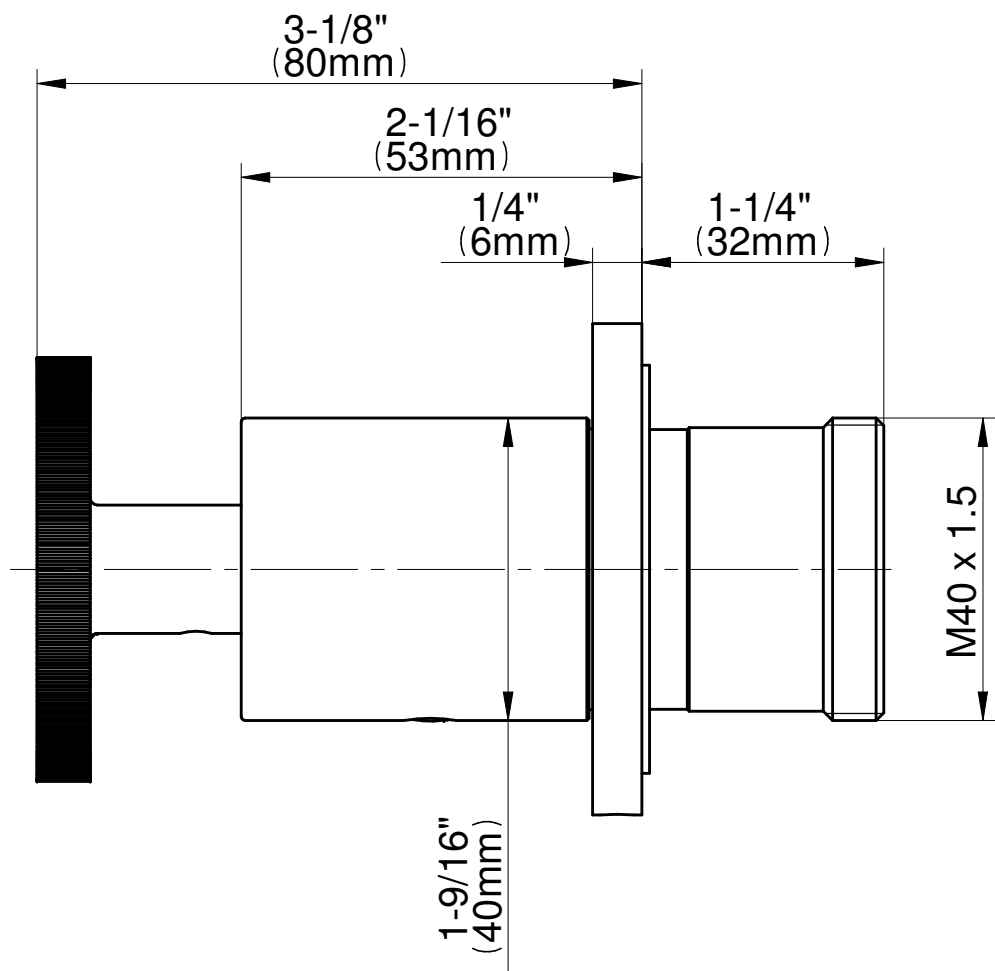

G-8097-C19E1

HARLEY Series