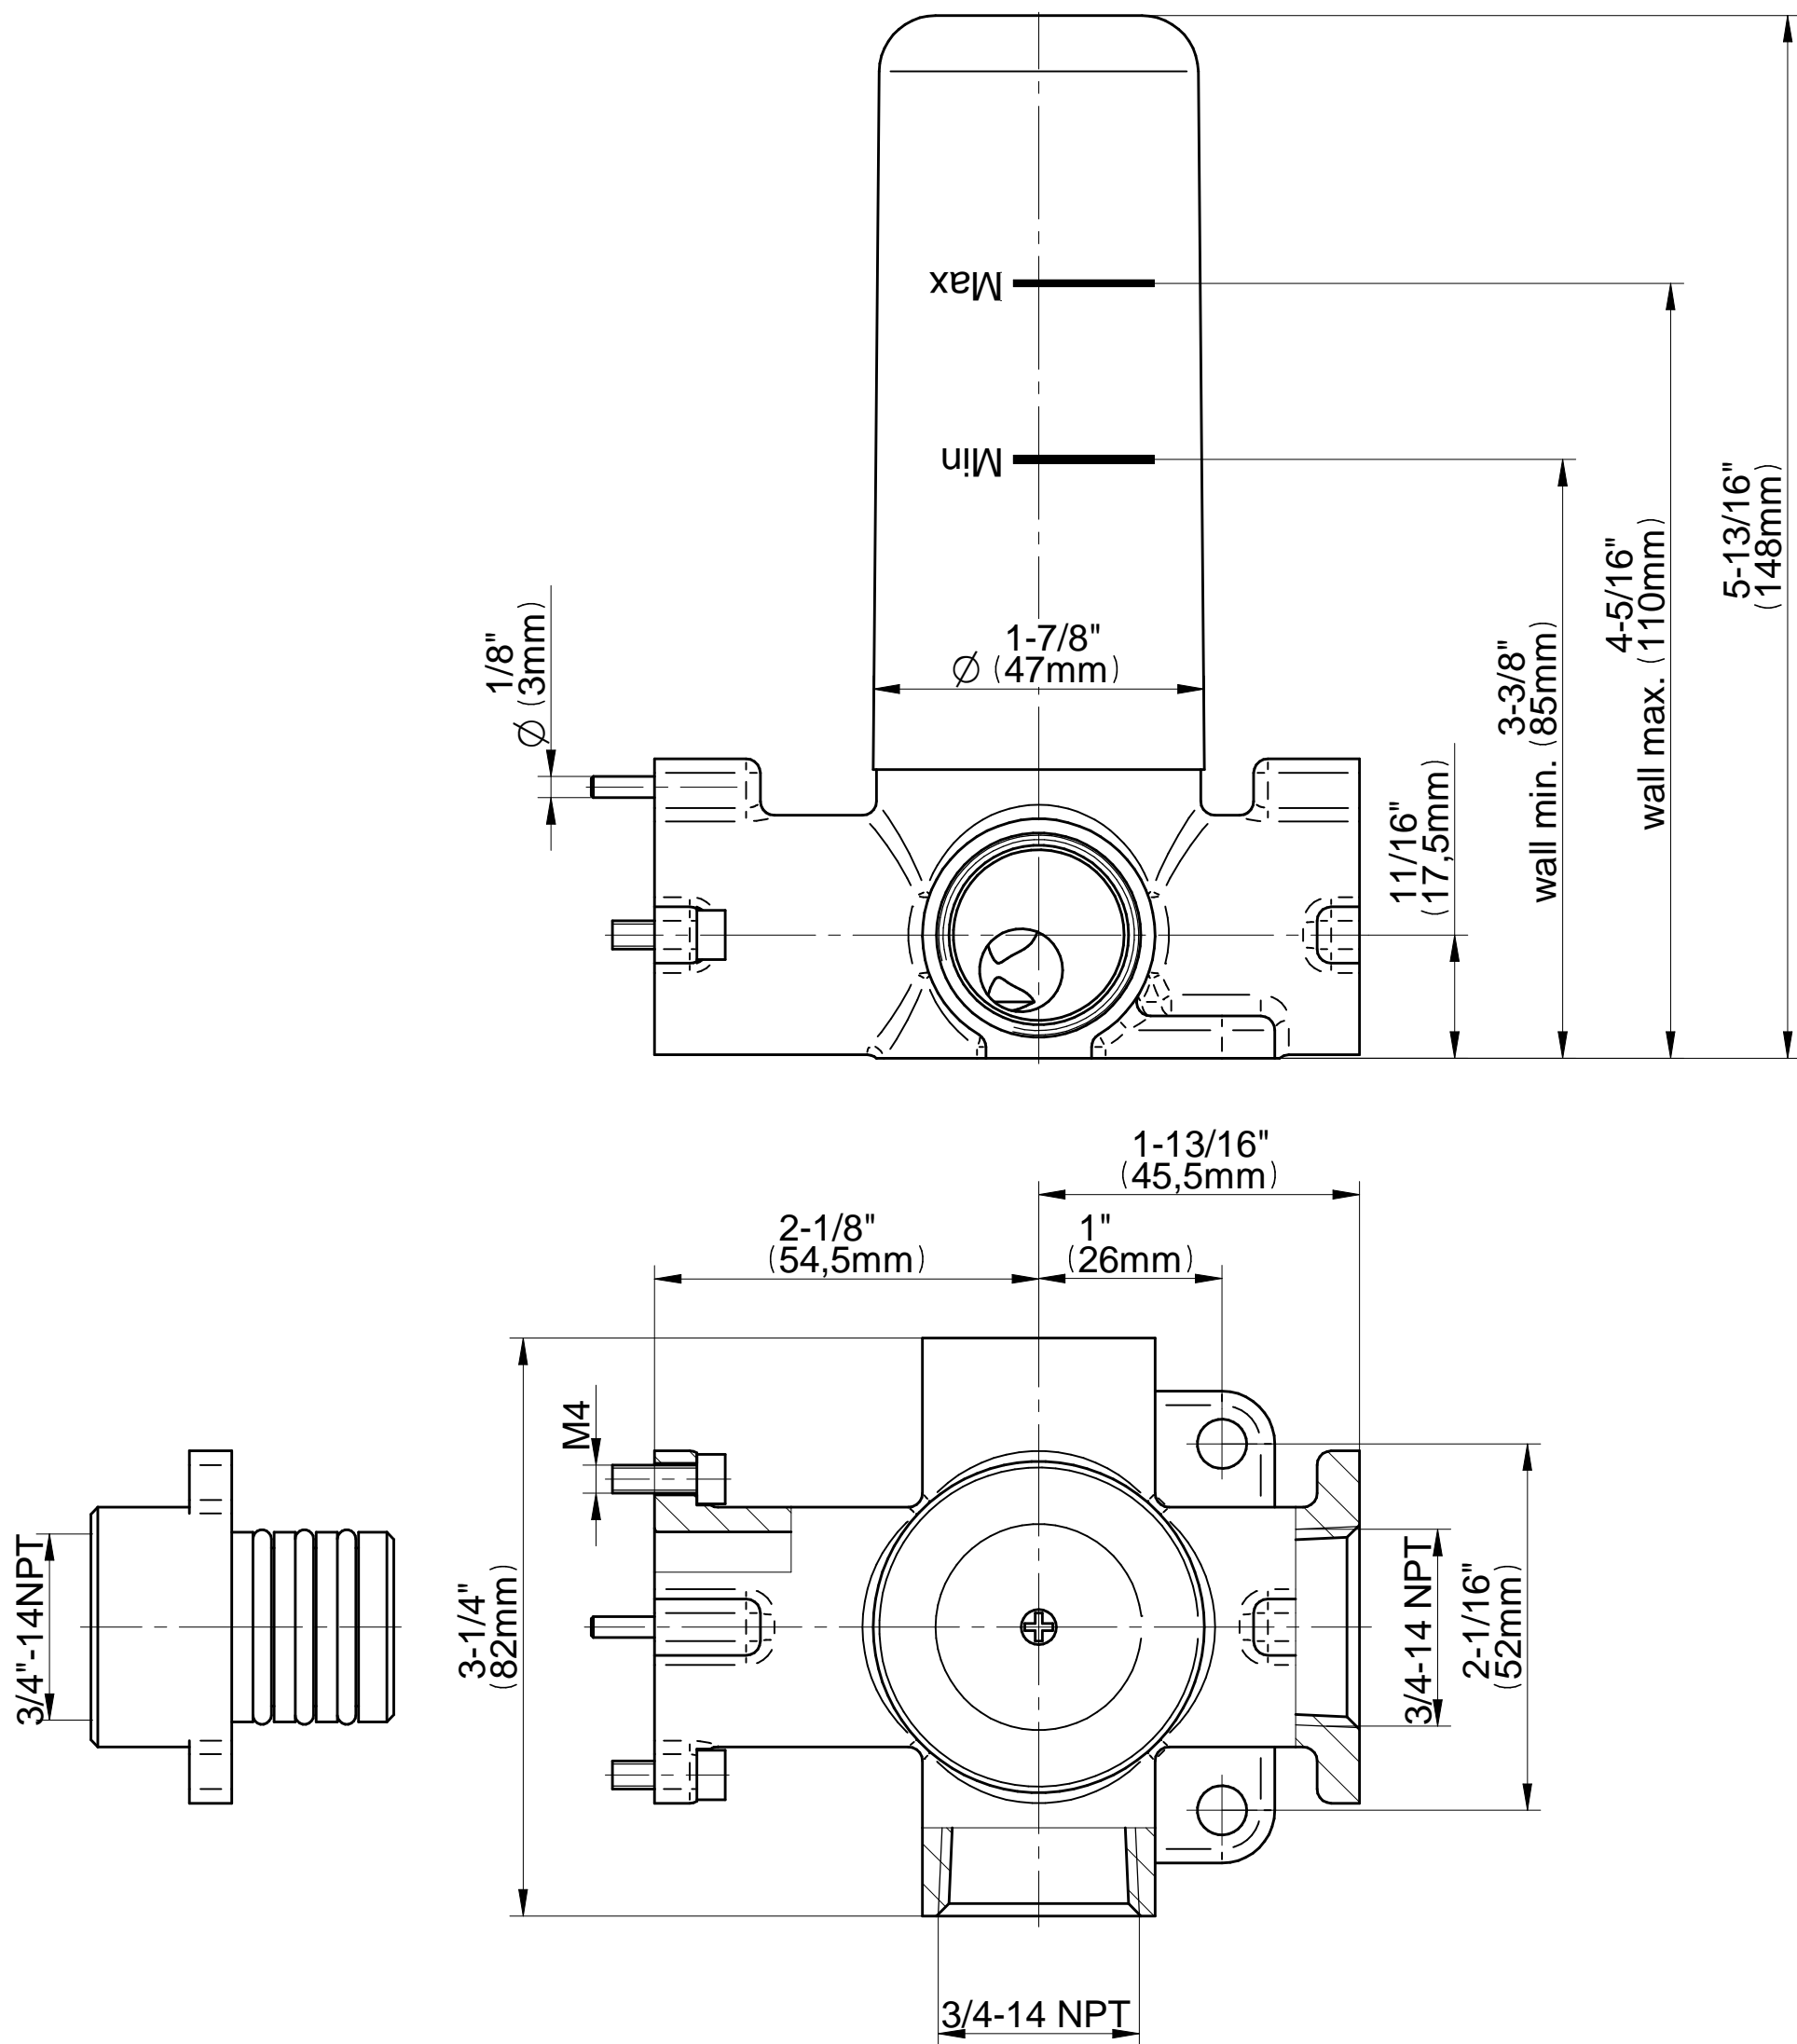

G-8053S

3-way Diverter Valve - Rough - M-Series