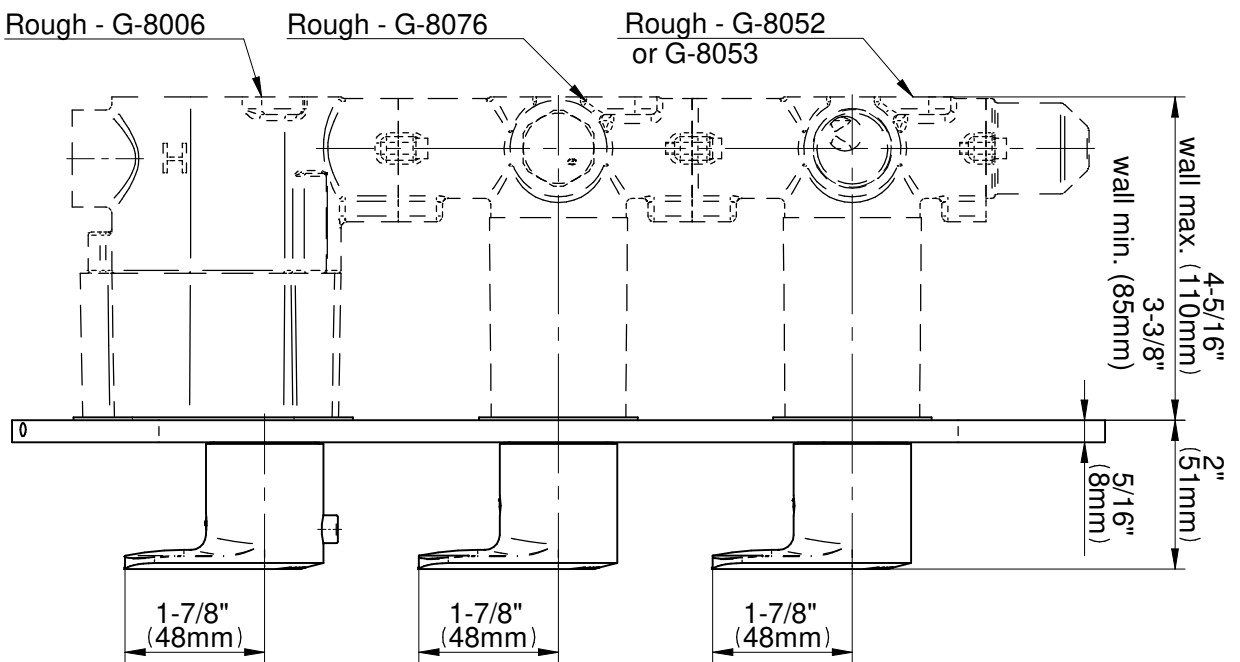

G-8056-LM58E0-T

Sento Series