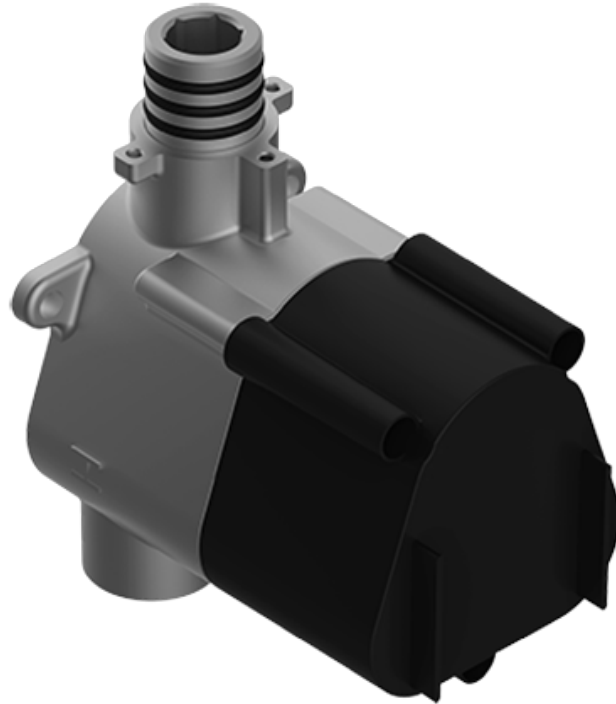

## Information

- 3/4" thermostatic valve and trim
- 3/4" stop/volume control and 3-way shared diverter valve
- 8" showerhead with 12" wall-mounted shower arm
- Showerhead features no-clog, easy-clean spray nozzles
- Handshower set with wall-mounted slide bar and 59" hose (PVD finishes use 59" flex hose)
- 6" contemporary tub spout
- Optional extension kit
- Flow rates: showerhead  $\leq$  1.8 max gpm, handshower  $\leq$  1.5 max gpm
- ADA

# G-8056-LM58E0-T

## Sento Series

SHOWER  
Thermostatic Rough Valve  
**G-8006**

**GRAFF®**

**Information**

- 12.9 gpm @ 60 psi
- 3/4" universal inlets
- Built-in service stops
- Stacking outlet feature
- Complete serviceability from front of all units
- Supplied with protective plastic cover
- CalGreen compliant dependent on functions