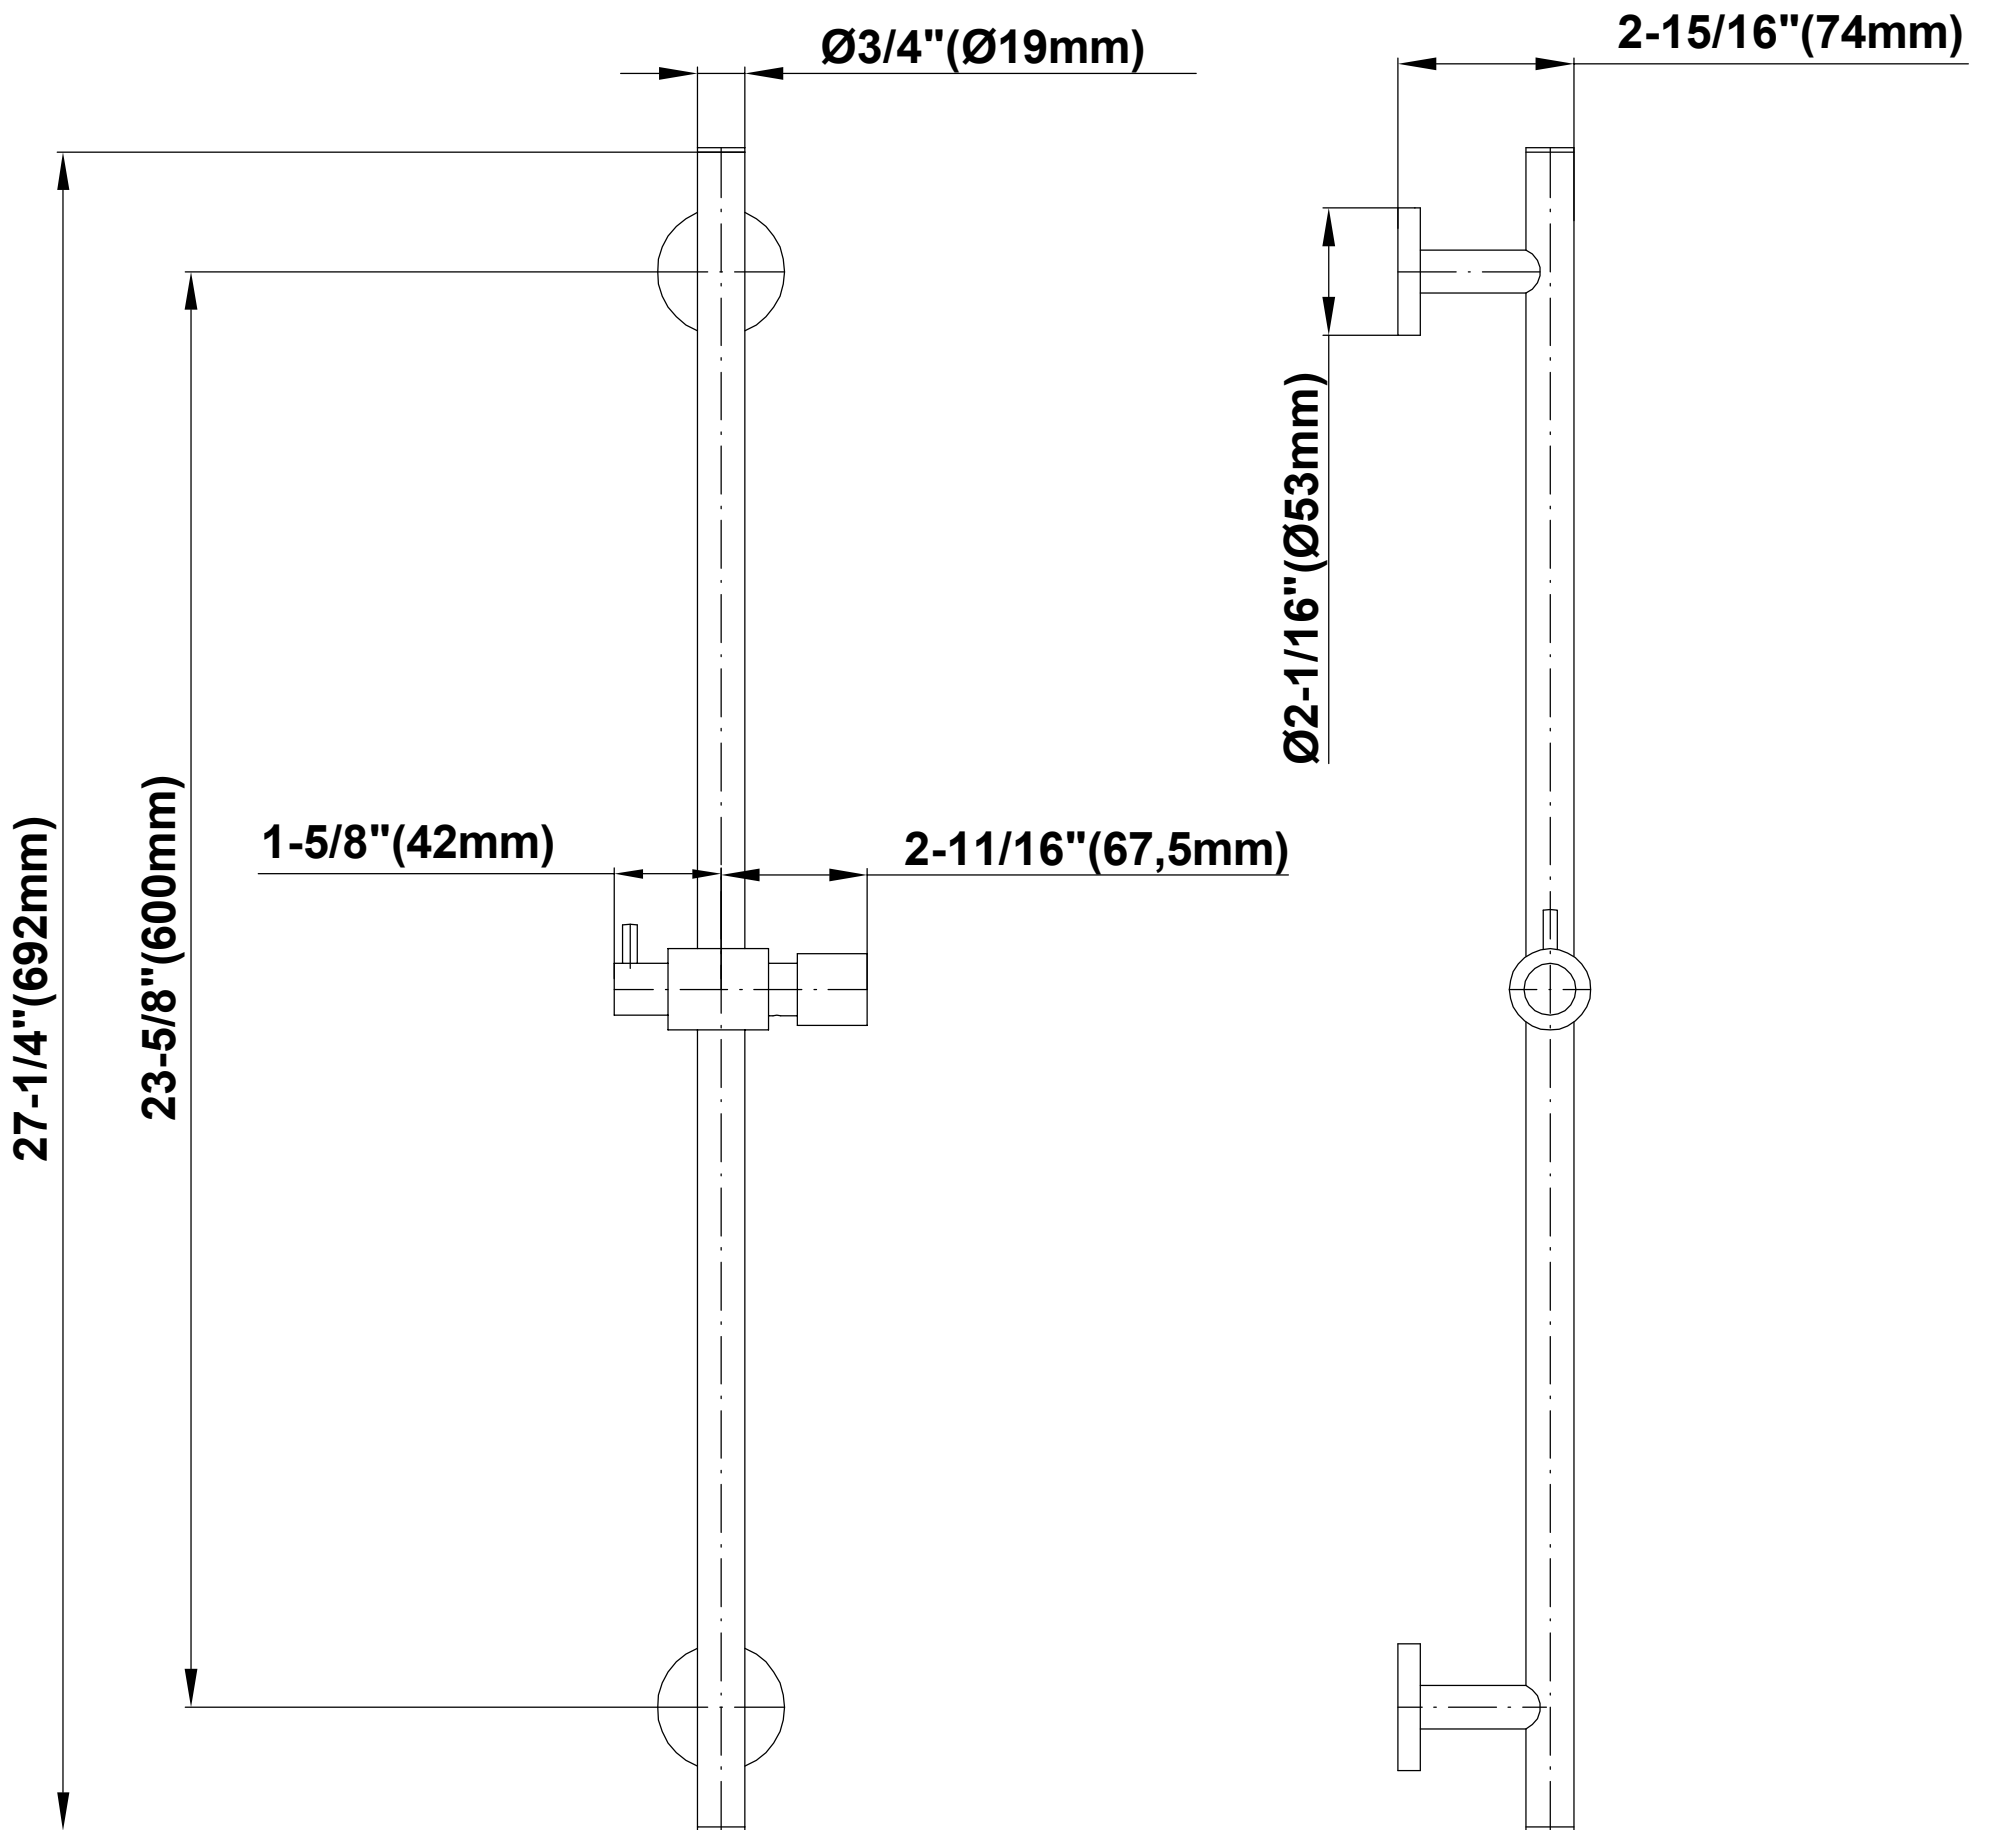

# G - 864 1

SHOWER  
Contemporary Round Handshower  
**G-8714**

**GRAFF®**

**Information**

- Solid brass construction
- Smooth, all-metal handle
- Shower hose not included
- Handshower flow rate  $\leq 1.5$  max gpm
- CALGreen