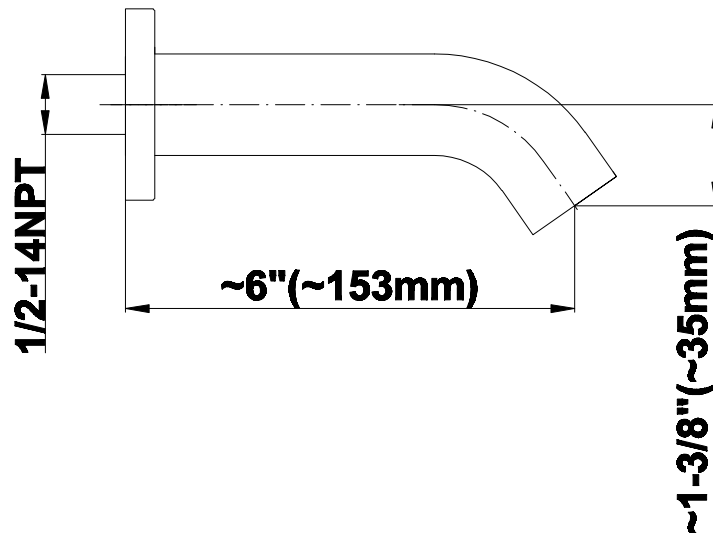

G-8555

6" Contemporary Tub Spout

Product Features

- Includes spout ring
- 1/2" NPT female thread inlet

Available Finishes

- Polished Chrome G-8555-PC
- Steelnox® G-8555-SN
- Olive Bronze G-8555-OB
- Polished Nickel G-8555-PN
- Architectural Black™
  G-8555-PC/BK
- Architectural White
  G-8555-PC/WT

Warranty

- Limited lifetime warranty

For complete warranty information go to www.graff-faucets.com/en-nam/warranty