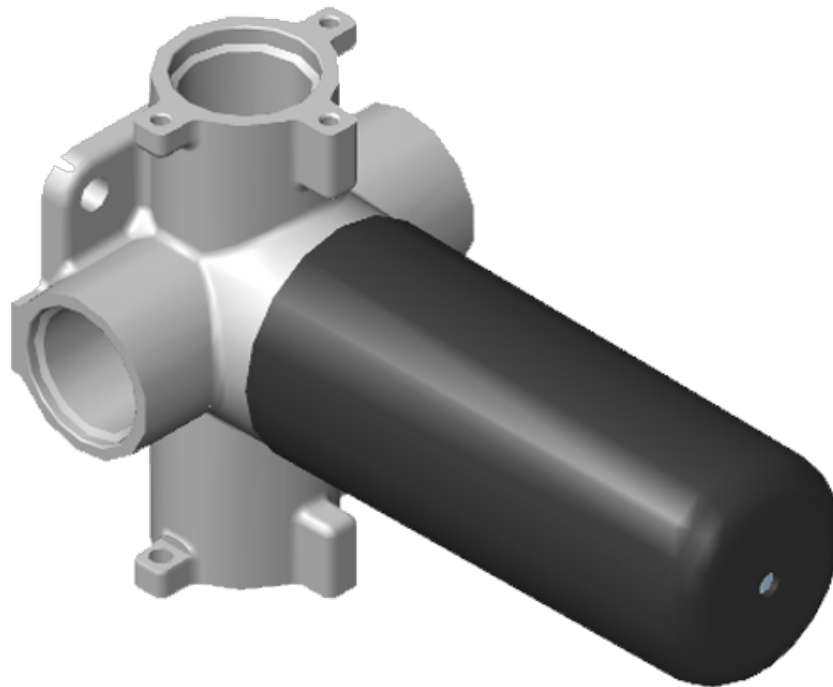

SHOWER
Three-Way Shared Function
Diverter Control Valve WITHOUT
Off Function (No Pass-Through)
G-8053S