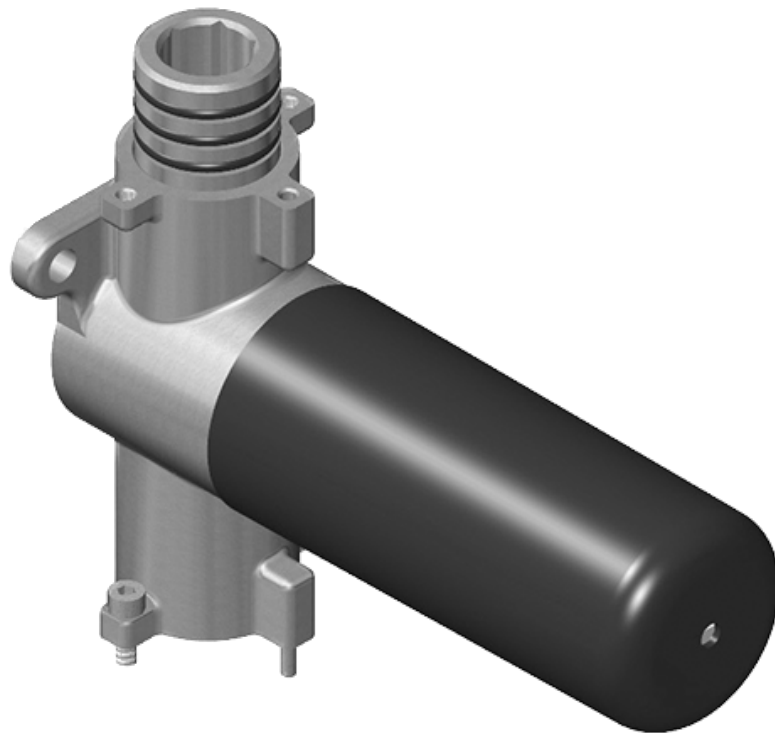

SHOWER
Stop/Volume Control Rough Valve
G-8077