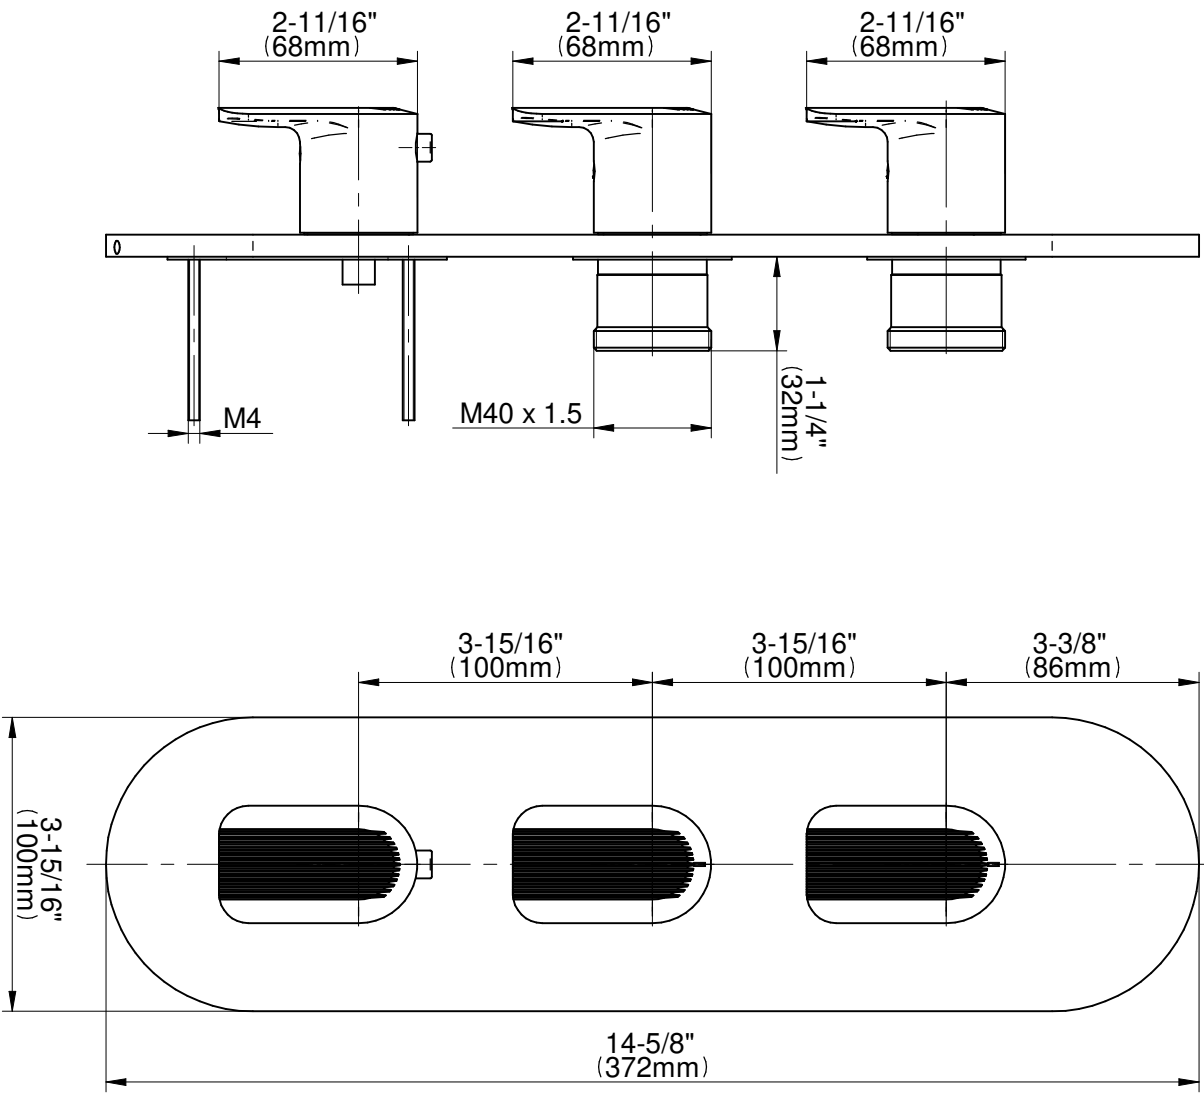

G-8056-LM58E0-T

Sento Series