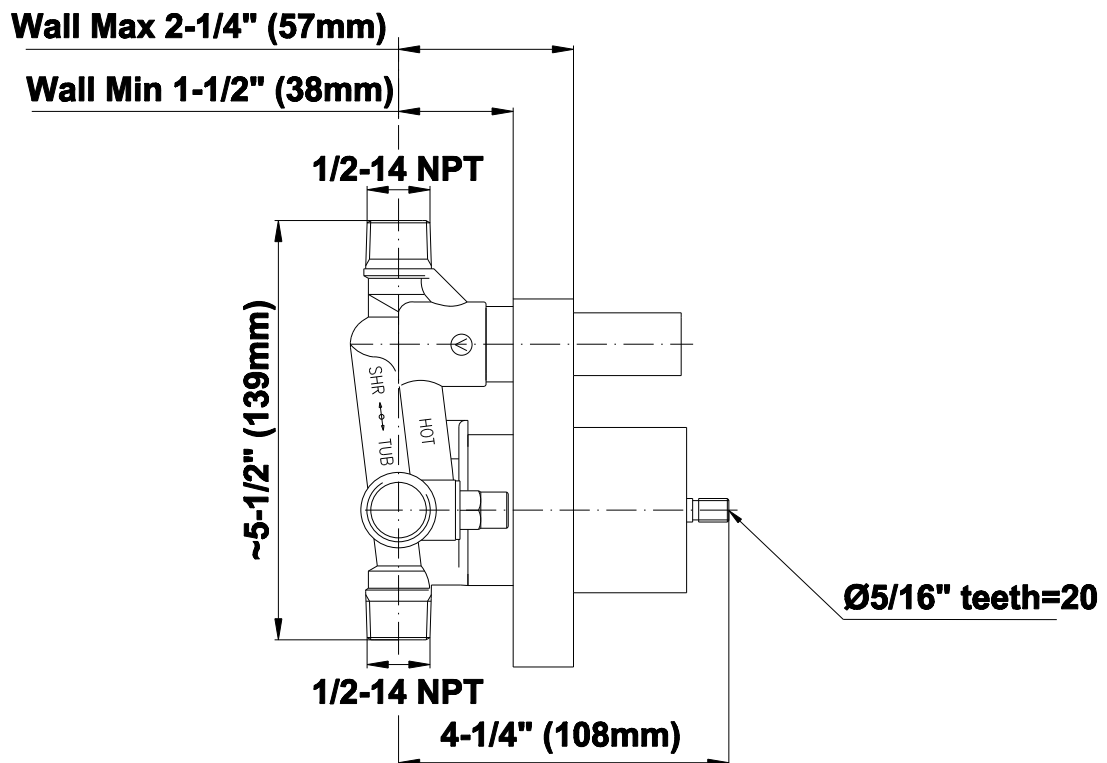

The measurements shown are for reference only. Products and specifications shown are subject to change without notice. Revised 06/2014.

www.graff-faucets.com | phone: 800-954-4723