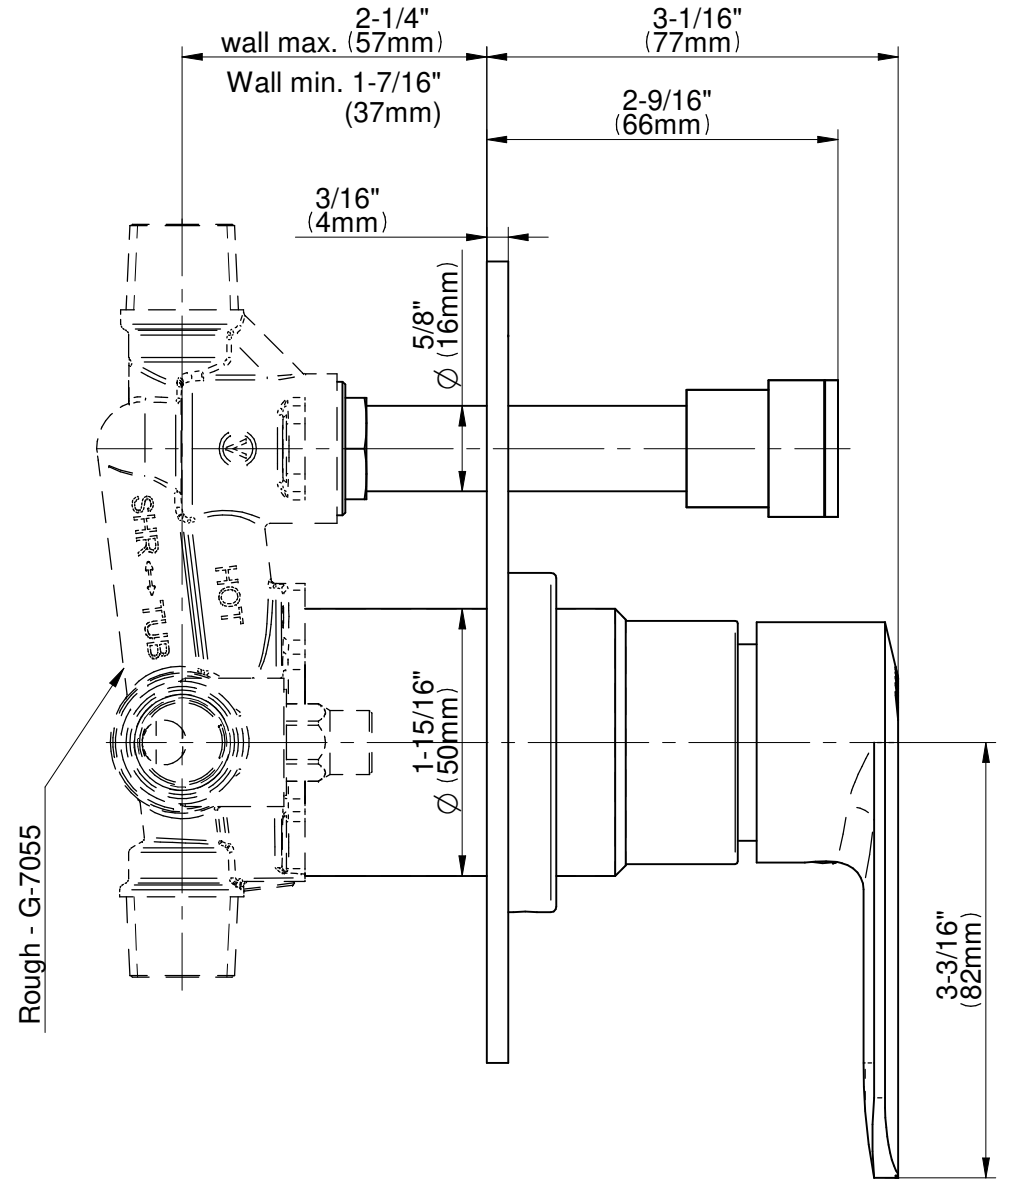

G-7080-LM58S-T

Sento Series

GRAFF®
CUTTING EDGE DESIGN