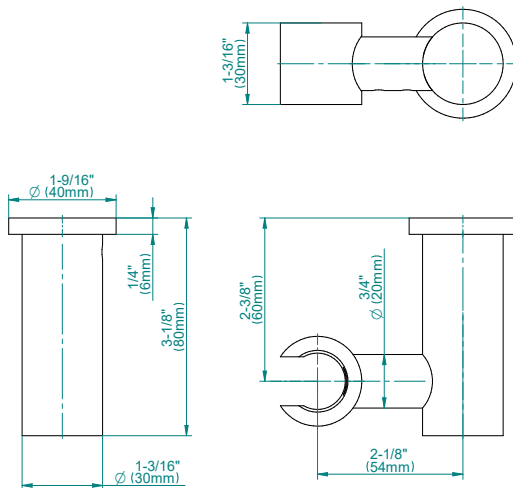

* Special order finish- call for availability

The measurements shown are for reference only. Products and specifications shown are subject to change without notice. Revised 10/2019

www.graff-designs.com | phone: 800-954-4723