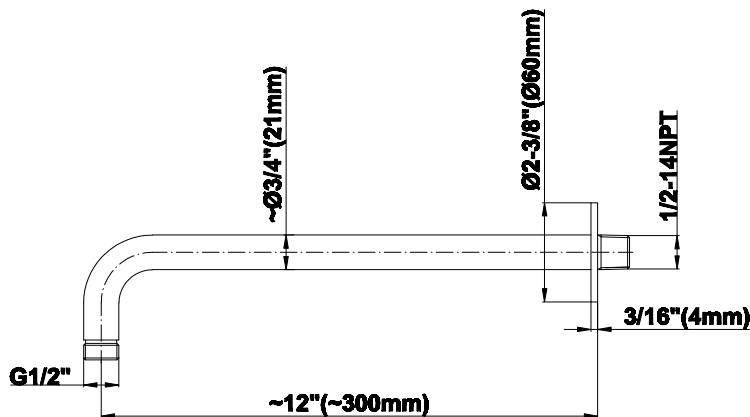

G-8503

Shower Components

Contemporary 12" Shower Arm

GRAFF®

Product Features

- Includes arm and round flange
- 1/2" NPT male thread inlet
- For use with all showerheads

Warranty

- Limited lifetime warranty

For complete warranty information go to www.graff-designs.com/en-nam/warranty

Available Finishes

- Polished Chrome
  G-8503-PC
- Polished Nickel
  G-8503-PN
- Brushed Nickel
  G-8503-BNi
- Unfinished Brushed Brass*
  G-8503-UBB*
- Unfinished Brass*
  G-8503-UB*
- Matte Black*
  G-8503-MBK*
- Architectural Black*
  G-8503-BK*
- Architectural White*
  G-8503-WT*
- Steelnox (Satin Nickel)*
  G-8503-SN*
- Olive Brass*
  G-8503-OB*
- Gunmetal*
  G-8503-GM*
- Vintage Brushed Brass*
  G-8503-VBB*
- OR'osa PVD*
  G-8503-RG*
- Brushed OR'osa PVD*
  G-8503-BRG*
- Onyx PVD*
  G-8503-OX*
- Brushed Onyx PVD*
  G-8503-BOX*
- Polished Brass PVD*
  G-8503-PB*
- Brushed Brass PVD*
  G-8503-BB*
- 24K Brushed Gold*
  G-8503-BAU*
- 24K Gold*
  G-8503-AU*
- Gunmetal Distressed*
  G-8503-GMD*

* Special order finish- call for availability

The measurements shown are for reference only. Products and specifications shown are subject to change without notice. Revised 10/2019

www.graff-designs.com | phone: 800-954-4723