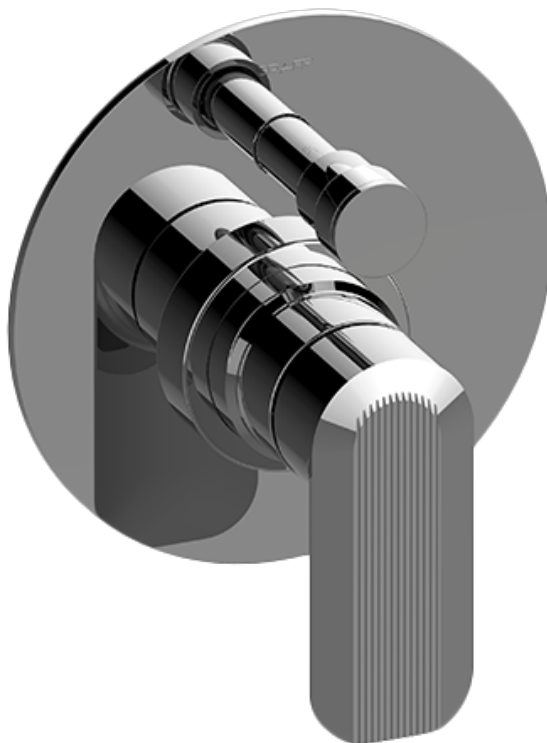

SHOWER  
Pressure Balancing Shower  
System - Shower with  
Handshower  
**G-7278-LM58S**

---

**GRAFF®**

## Information

- 1/2" pressure balancing valve with diverter and trim
- 8" showerhead with 12" wall-mounted shower arm
- Showerhead features no-clog, easy-clean spray nozzles
- Handshower set with wall bracket and 59" hose (PVD finishes use 59" flex hose)
- Optional extension kit
- Flow rates: showerhead  $\leq 1.8$  max gpm, handshower  $\leq 1.5$  max gpm
- ADA
- CALGreen

SHOWER  
Sento Pressure Balancing Valve  
Trim with Handle and Diverter

GRAFF®

**Information**

- Single metal handle
- Decorative trim plate
- Includes push-button diverter
- Use with G-7055 Pressure Balancing Rough Valve
- ADA