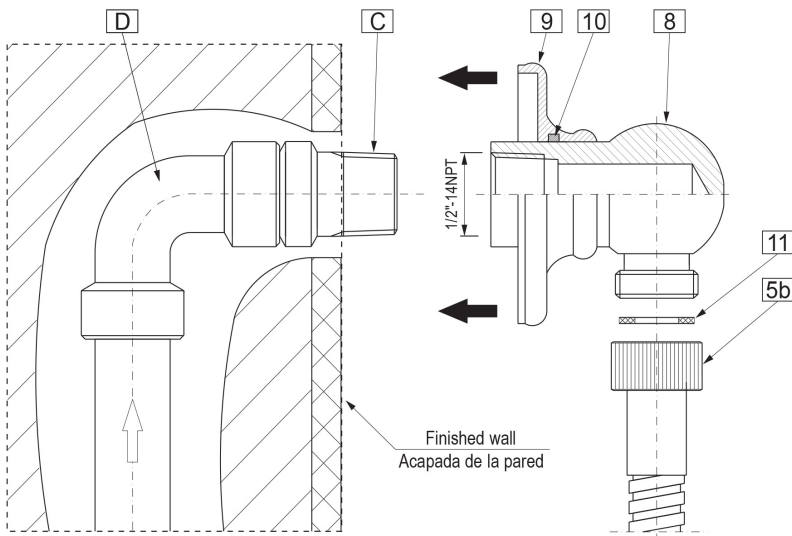

The measurements shown are for reference only. Products and specifications shown are subject to change without notice. Revised 12/2019

www.graff-designs.com | phone: 800-954-4723