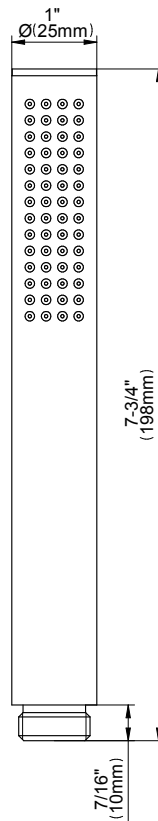

The measurements shown are for reference only. Products and specifications shown are subject to change without notice. Revised 02/2017.

www.graff-faucets.com | phone: 800-954-4723