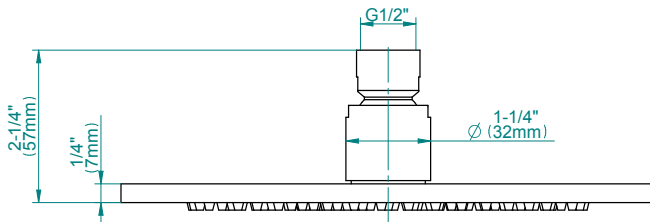

G-8449

Aqua-Sense Collection
Contemporary 8" Round Showerhead

GRAFF®
CUTTING EDGE DESIGN

Product Features

- 1/4" thick
- 169 no-clog, easy-clean rubber spray nozzles
- Showerhead flow rate ≤ 1.8 max gpm

Available Finishes

- Polished Chrome
  G-8449-PC
- Brushed Nickel
  G-8449-PN
- Polished Nickel
  G-8449-BNi
- Unfinished Brass*
  G-8449-UB*
- Steinox
  G-8449-SN
- Olive Brass*
  G-8449-OB*
- Architectural Black with Chrome Accents*
  G-8449-PC/BK*
- Brushed Gold*
  G-8449-BAU

* Special order finish- call for availability

Code Compliance

- CALGreen

Warranty

- Limited lifetime warranty

For complete warranty information go to www.graff-designs.com/en-nam/warranty

The measurements shown are for reference only. Products and specifications shown are subject to change without notice. Revised 12/2017

www.graff-designs.com | phone: 800-954-4723