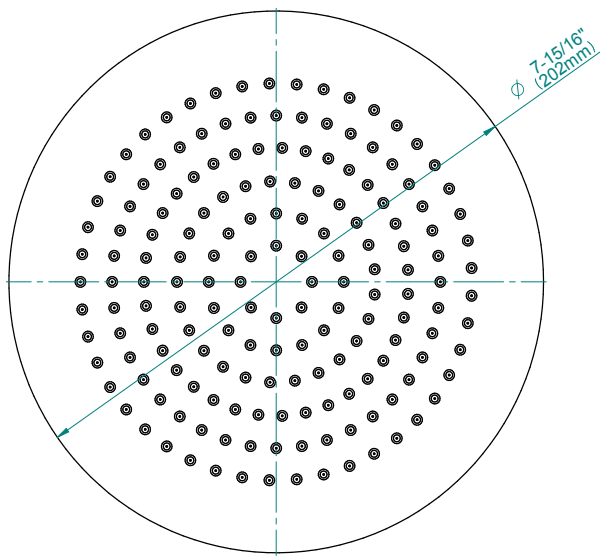

G-8449

Aqua-Sense Collection
Contemporary 8" Round Showerhead

GRAFF®
CUTTING EDGE DESIGN

Product Features

- 1/4" thick
- 169 no-clog, easy-clean rubber spray nozzles
- Showerhead flow rate ≤ 1.8 max gpm

Available Finishes

- Polished Chrome
  G-8449-PC
- Brushed Nickel
  G-8449-PN
- Polished Nickel
  G-8449-BNi
- Unfinished Brass*
  G-8449-UB*
- Steinox
  G-8449-SN
- Olive Brass*
  G-8449-OB*
- Architectural Black with Chrome Accents*
  G-8449-PC/BK*
- Brushed Gold*
  G-8449-BAU

* Special order finish- call for availability

Code Compliance

- CALGreen

Warranty

- Limited lifetime warranty

For complete warranty information go to www.graff-designs.com/en-nam/warranty

The measurements shown are for reference only. Products and specifications shown are subject to change without notice. Revised 12/2017

www.graff-designs.com | phone: 800-954-4723