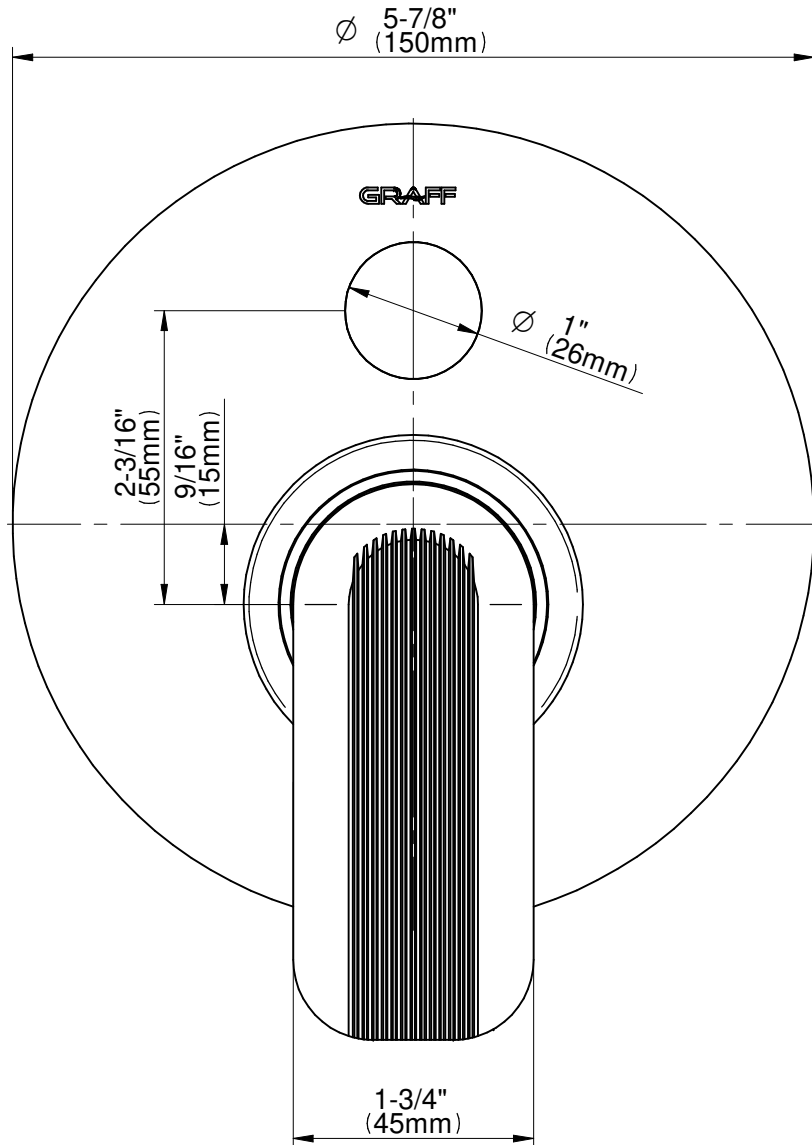

G-7080-LM58S-T

Sento Series

GRAFF®
CUTTING EDGE DESIGN