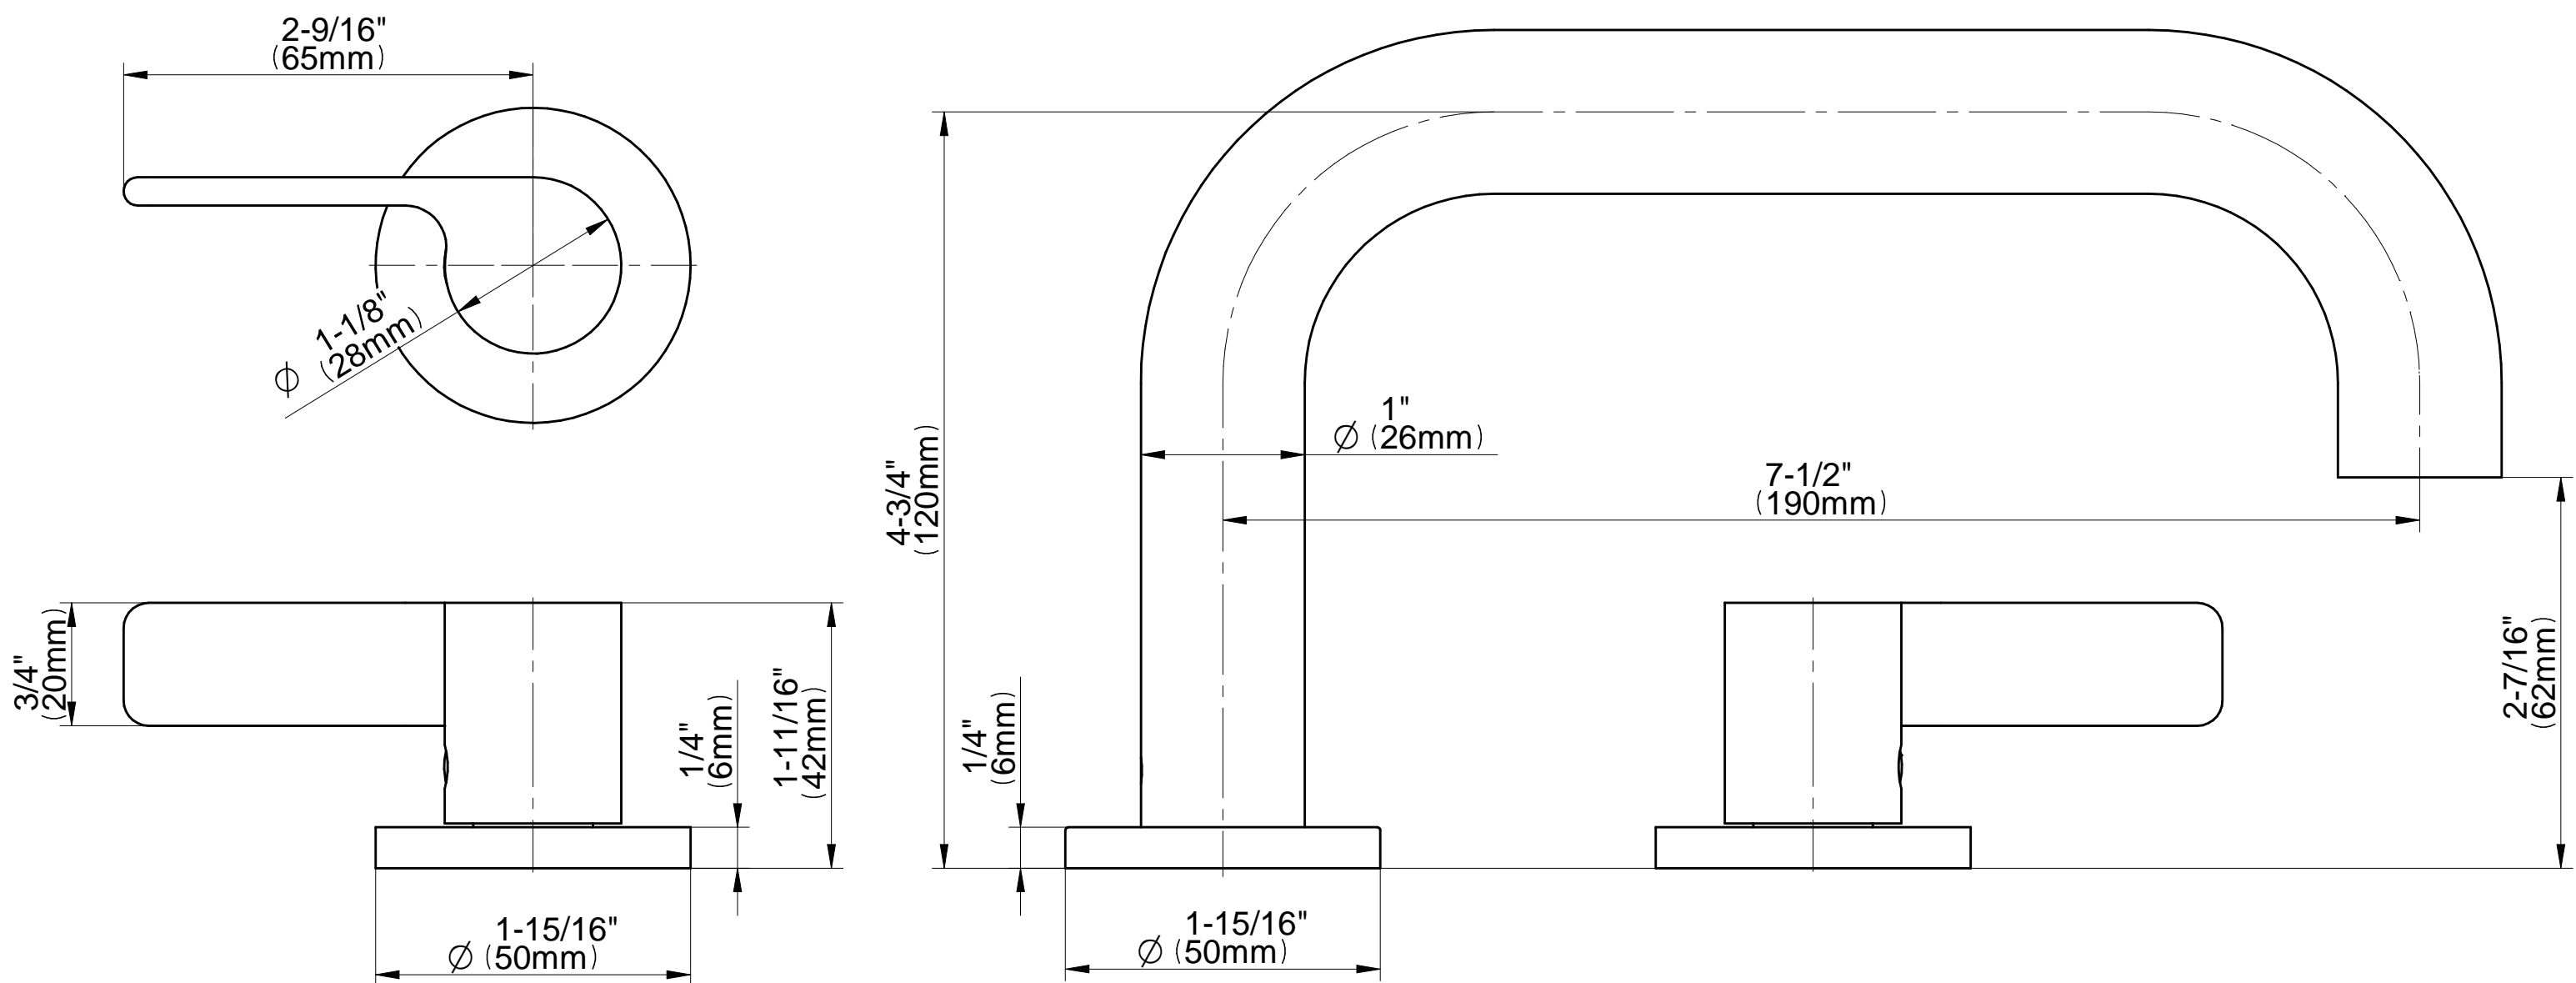

BATHROOM  
Terra Roman Tub Set  
**G-6750-LM46B**

---

**GRAFF**<sup>®</sup>

### **Information**

- Aerated Flow Rate ~7 gpm @45 psi
- Matching deck-mounted handshower & diverter set available
- ADA

## TERRA Series

Roman Tub Trim set is designed to operate with rough G-I037

**GRAFF**<sup>®</sup>  
CUTTING EDGE DESIGN

**Information**

- 3/4" male NPT inlets
- Quick connect tub spout

**Finishes**

**G-1037**  
Rough Valve

## TERRA Series

Roman Tub Trim set is designed to operate with rough G-I037

**GRAFF**<sup>®</sup>  
CUTTING EDGE DESIGN