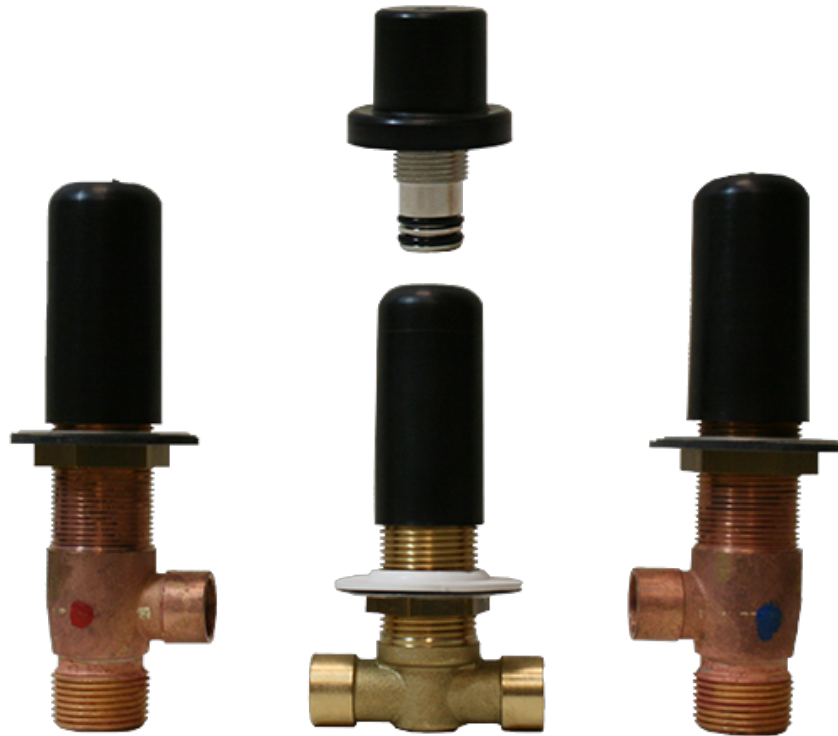

BATHROOM  
Terra Roman Tub Set  
**G-6750-LM46B**

---

**GRAFF**<sup>®</sup>

### **Information**

- Aerated Flow Rate ~7 gpm @45 psi
- Matching deck-mounted handshower & diverter set available
- ADA

## TERRA Series

Roman Tub Trim set is designed to operate with rough G-I037

**GRAFF**<sup>®</sup>  
CUTTING EDGE DESIGN

**Information**

- 3/4" male NPT inlets
- Quick connect tub spout

**Finishes**

**G-1037**  
Rough Valve

**Product Features**

- 3/4" male NPT inlets
- Quick connect tub spout

**Warranty**

- Limited lifetime warranty

For complete warranty information go to: [www.graff-faucets.com/en/info/faqs](http://www.graff-faucets.com/en/info/faqs)