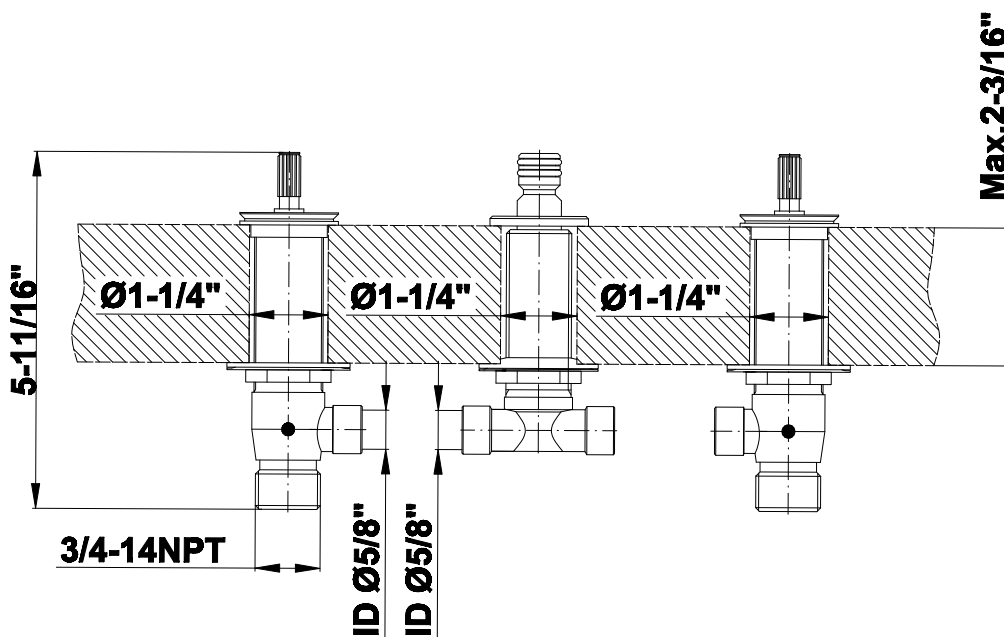

## TERRA Series

Roman Tub Trim set is designed to operate with rough G-I037

**GRAFF**<sup>®</sup>  
CUTTING EDGE DESIGN

**Information**

- 3/4" male NPT inlets
- Quick connect tub spout

**Finishes**

**G-1037**  
Rough Valve

**Product Features**

- 3/4" male NPT inlets
- Quick connect tub spout

**Warranty**

- Limited lifetime warranty

For complete warranty information go to: [www.graff-faucets.com/en/info/faqs](http://www.graff-faucets.com/en/info/faqs)

## Information

- Aerated Flow Rate ~7 gpm @45 psi
- Matching deck-mounted handshower & diverter set available
- ADA

## TERRA Series

Roman Tub Trim set is designed to operate with rough G-I037

**GRAFF**<sup>®</sup>  
CUTTING EDGE DESIGN