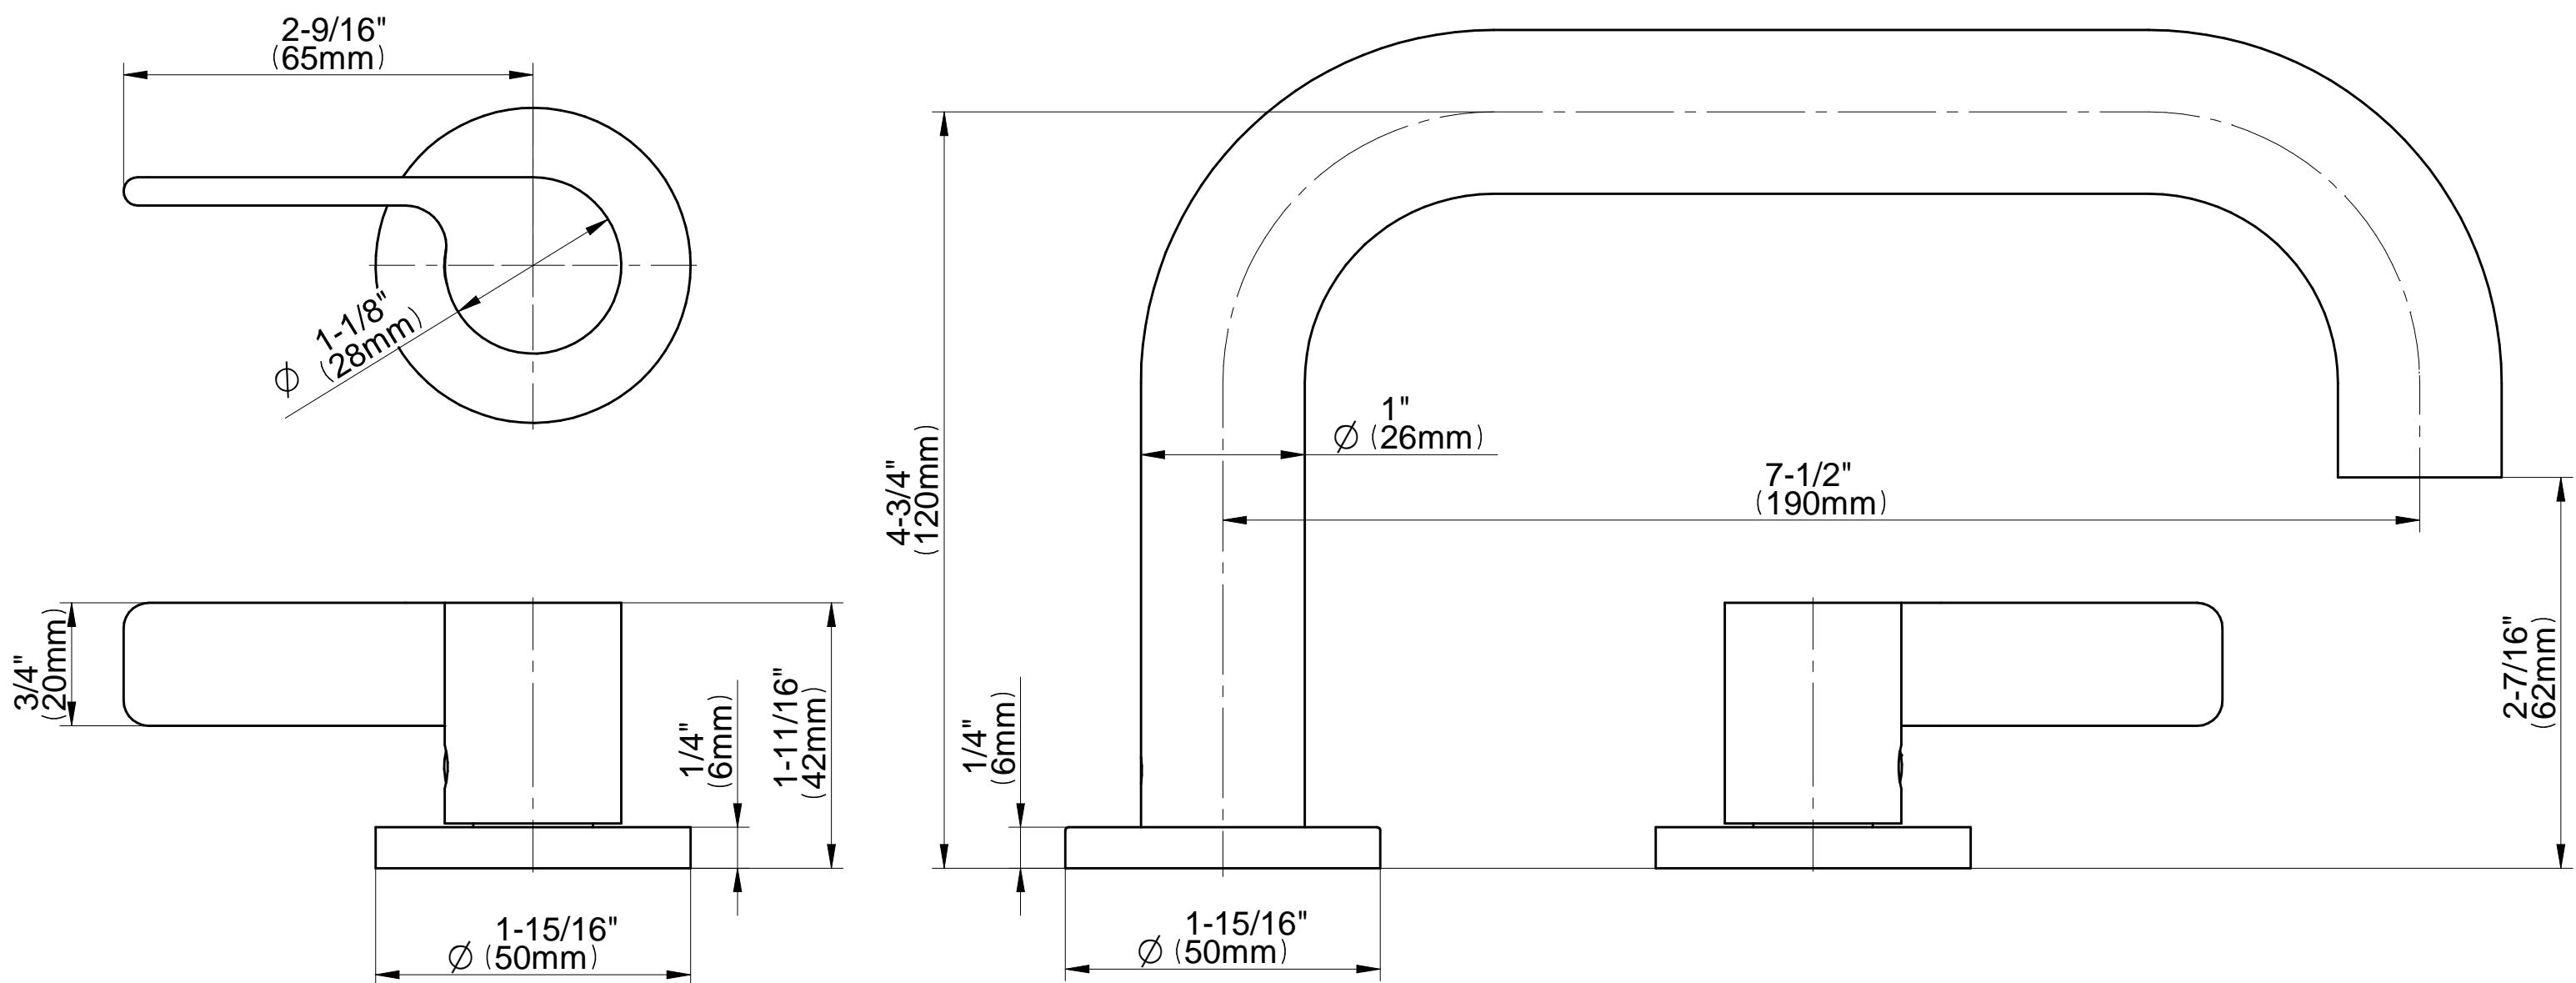

### **Information**

- Aerated Flow Rate ~7 gpm @45 psi
- Matching deck-mounted handshower & diverter set available
- ADA

## TERRA Series

Roman Tub Trim set is designed to operate with rough G-I037

**GRAFF**<sup>®</sup>  
CUTTING EDGE DESIGN

**Information**

- 3/4" male NPT inlets
- Quick connect tub spout

**Finishes**

**G-1037**  
Rough Valve

## Information

- Aerated Flow Rate ~7 gpm @45 psi
- Matching deck-mounted handshower & diverter set available
- ADA

## TERRA Series

Roman Tub Trim set is designed to operate with rough G-I037

**GRAFF**<sup>®</sup>  
CUTTING EDGE DESIGN