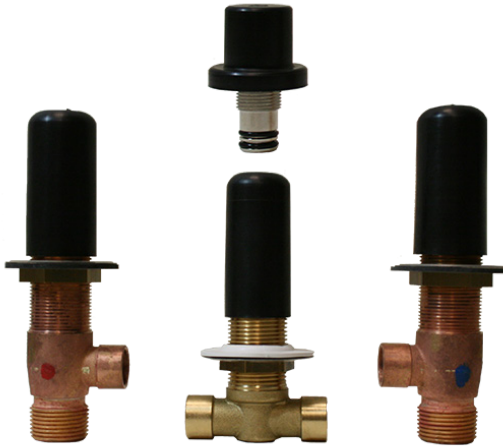

BATHROOM  
Terra Roman Tub Set  
**G-6750-LM46B**

---

**GRAFF**<sup>®</sup>

## TERRA Series

Roman Tub Trim set is designed to operate with rough G-I037

**GRAFF**<sup>®</sup>  
CUTTING EDGE DESIGN

**Information**

- 3/4" male NPT inlets
- Quick connect tub spout

**Finishes**

**G-1037**  
Rough Valve

**Product Features**

- 3/4" male NPT inlets
- Quick connect tub spout

**Warranty**

- Limited lifetime warranty

For complete warranty information go to: [www.graff-faucets.com/en/info/faqs](http://www.graff-faucets.com/en/info/faqs)