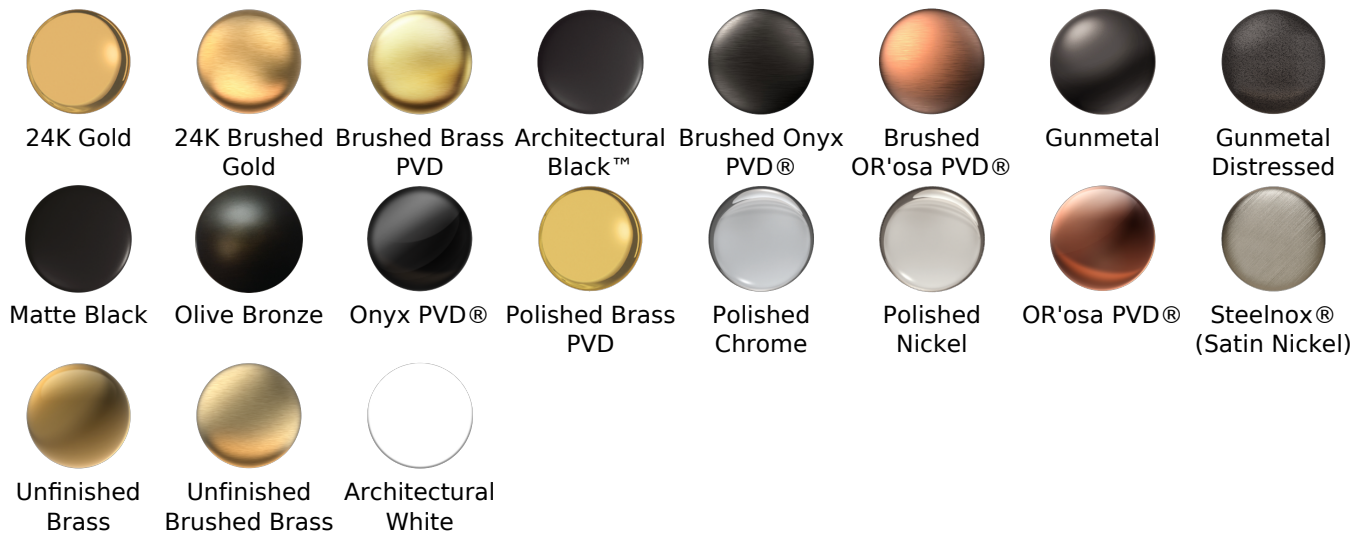

SHOWER
 Sento M-Series Valve Trim with
 Three Handles
G-8056-LM59E0-T

Information

- Three metal handles
- Decorative trim plate
- Use with M-Series rough valves

Finishes

G-8056-LM59E0-T

Sento Series