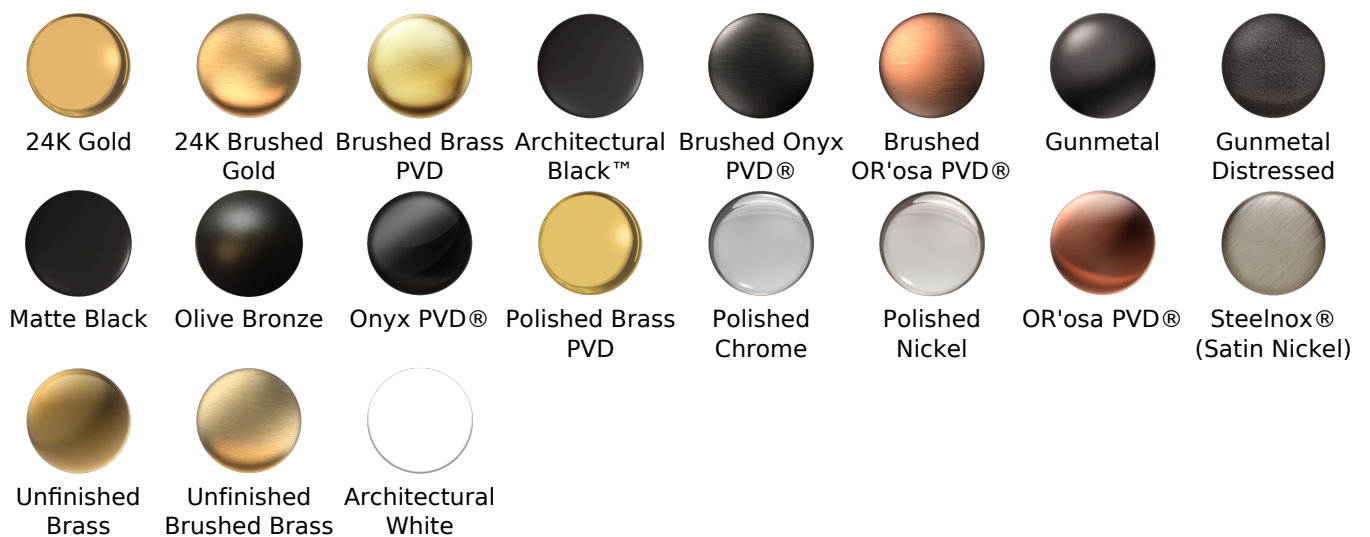

SHOWER
 Sento M-Series Valve Trim with
 Two Handles
G-8047-LM58E0-T

Information

- Two metal handles
- Decorative trim plate
- Use with M-Series rough valves
- ADA

Finishes

G-8047-LM58E0-T

M-Series Series