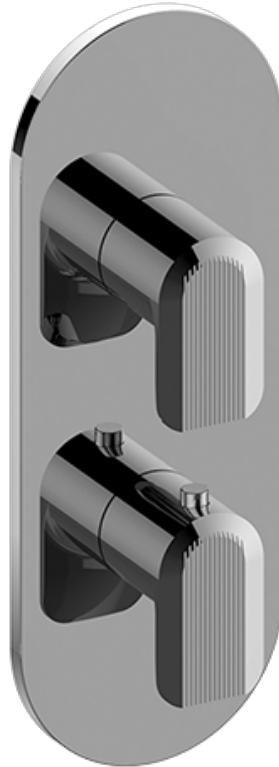

SHOWER
 Sento M-Series Valve Trim with
 Two Handles
G-8047-LM58E0-T

Information

- Two metal handles
- Decorative trim plate
- Use with M-Series rough valves
- ADA

Finishes

G-8047-LM58E0-T

M-Series Series