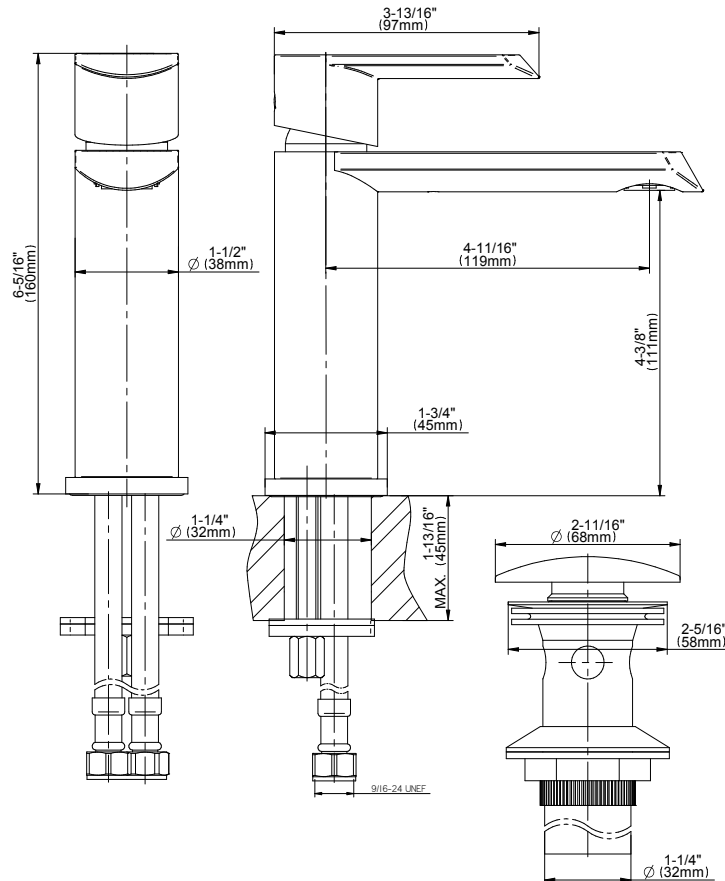

Information

- Single-hole installation
- Aerated flow rate ≤ 1.2 max gpm
- 1-1/4" hole cutout
- Includes push-top umbrella pop-up drain w/overflow
- Optional matching decorative trap G-9956
- ADA
- CALGreen

Polished
Nickel

Architectural
White

G-6600-LM45
Phase Collection
Lavatory Faucet

Product Features

- Single-hole installation
- Aerated flow rate
≤1.2 max gpm
- 1-1/4" hole cutout
- Swivel aerator
- Includes push-top umbrella pop-up drain with overflow

- Matching decorative trap
G-9970

Code Compliance

- ADA
- CALGreen

Warranty

- Limited lifetime warranty

For complete warranty information go to
www.graff-faucets.com/en-nam/warranty

The measurements shown are for reference only. Products and specifications shown are subject to change without notice. Revised 11/2017