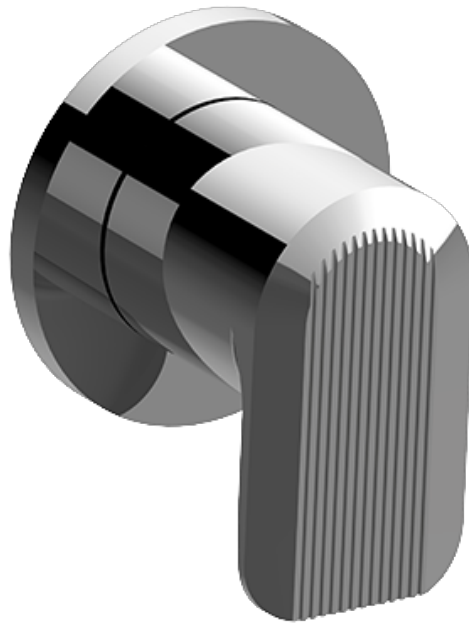

SHOWER  
M-Series 3-Way Diverter Valve  
Trim with Handle  
**G-8069-LM58E1-T**

**Information**

- Single metal handle
- Decorative trim plate
- Use with G-8053 3-Way Diverter Control Valve WITH Off Function
- ADA

# G-8069-LM58E1-T