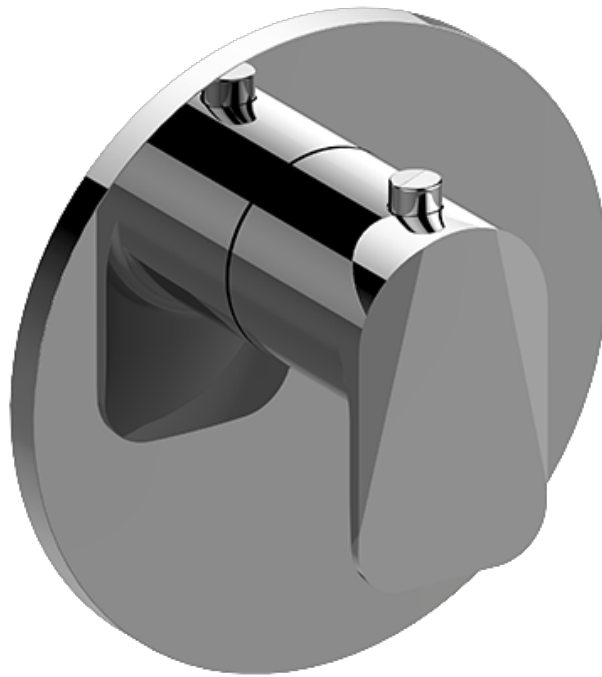

SHOWER  
M-Series Thermostatic Valve Trim  
with Handle  
**G-8037-LM59E-T**

### Information

- Single metal handle
- Decorative trim plate
- Use with G-8006 Thermostatic Rough Valve
- ADA