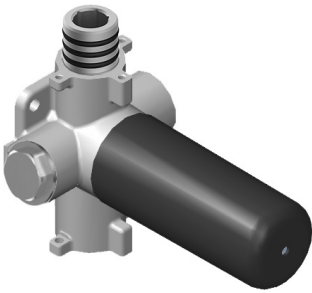

Finishes

Architectural
White

G-8006

M-Series

3/4" Concealed Thermostatic Rough Valve

Product Features

- 12.9 gpm @ 60 psi
- 3/4" universal inlets
- Built-in service stops
- Stacking outlet feature
- Complete serviceability from front of all units
- Supplied with protective plastic cover
- CalGreen compliant dependent on functions

Finishes

Architectural
White

G-8056-ALM57C19-T

M-Series

SHOWER
 Stop/Volume Control Valve with
 Pass Through
G-8076

Information

- 12.3 gpm @ 60 psi
- 3/4" universal inlets/outlets with female threads
- Stacking inlet and pass-through port feature
- Supplied with protective plastic cover
- CalGreen compliant dependent on functions

Finishes

Architectural
White

G-8076

M-Series

Stop/Volume Control Rough Valve with Pass-Through

GRAFF[®]
CUTTING EDGE DESIGN

Product Features

- 13.2 gpm @ 60 psi
- 3/4" universal inlets/outlets with female threads
- Stacking inlet and pass-through port feature
- Supplied with protective plastic cover
- CalGreen compliant dependent on functions

www.graff-faucets.com | phone: 800-954-4723

SHOWER
8" Round Brass Showerhead
G-8449

GRAFF®

Information

- 1/4" thick
- 169 no-clog, easy-clean rubber spray nozzles
- Recommended use with ceiling shower arm
- Recommended for use at no more than 10 degrees tilt
- Showerhead flow rate ≤ 1.8 max gpm
- CALGreen