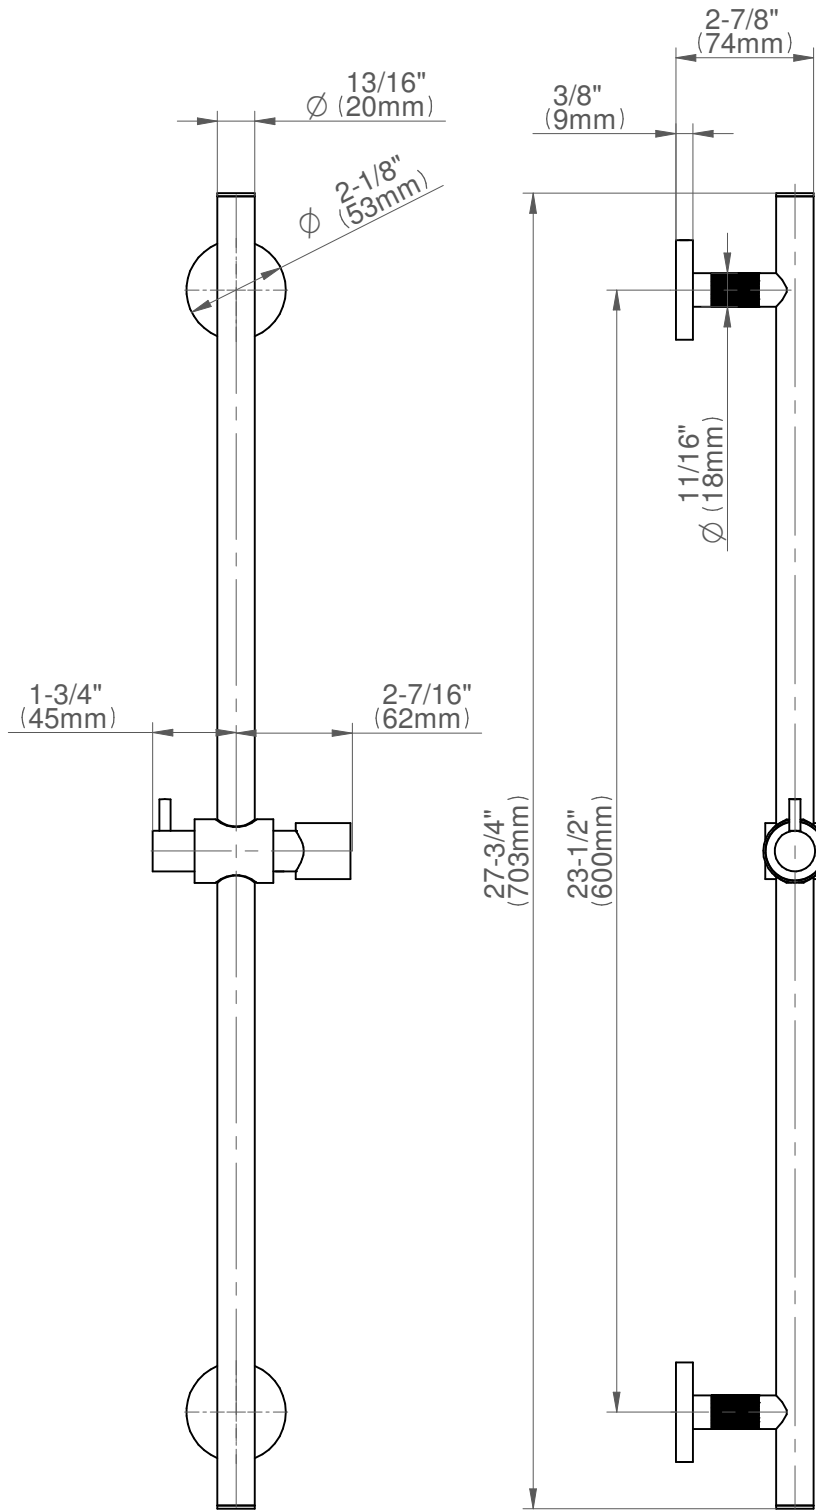

G-8701

Harley Series