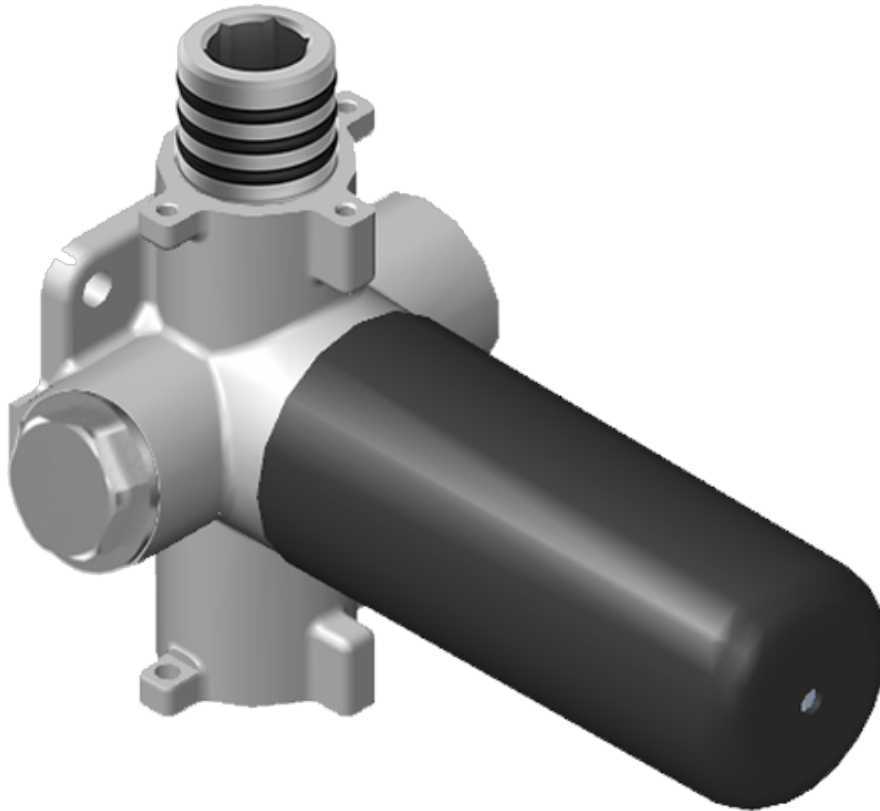

SHOWER
Harley M-Series Thermostatic
Shower System - Shower with
Handshower
GL3.041WB-ALM57C19

GRAFF®

Information

- 3/4" thermostatic valve and trim
- 3/4" stop/volume control valve (2 pieces)
- 8" showerhead with 12" ceiling-mounted shower arm
- Showerhead features no-clog, easy-clean spray nozzles
- Handshower set with wall-mounted slide bar and 59" hose (PVD finishes use 59" flex hose)
- Flow rates: showerhead \leq 1.8 max gpm, handshower \leq 1.5 max gpm

Finishes

Architectural
White

G-8056-ALM57C19-T

M-Series

SHOWER
 Stop/Volume Control Valve with
 Pass Through
G-8076

Information

- 12.3 gpm @ 60 psi
- 3/4" universal inlets/outlets with female threads
- Stacking inlet and pass-through port feature
- Supplied with protective plastic cover
- CalGreen compliant dependent on functions

Finishes

Architectural
White

G-8076

M-Series

Stop/Volume Control Rough Valve with Pass-Through

GRAFF[®]
CUTTING EDGE DESIGN

Product Features

- 13.2 gpm @ 60 psi
- 3/4" universal inlets/outlets with female threads
- Stacking inlet and pass-through port feature
- Supplied with protective plastic cover
- CalGreen compliant dependent on functions

www.graff-faucets.com | phone: 800-954-4723

SHOWER
8" Round Brass Showerhead
G-8449

GRAFF®

Information

- 1/4" thick
- 169 no-clog, easy-clean rubber spray nozzles
- Recommended use with ceiling shower arm
- Recommended for use at no more than 10 degrees tilt
- Showerhead flow rate ≤ 1.8 max gpm
- CALGreen