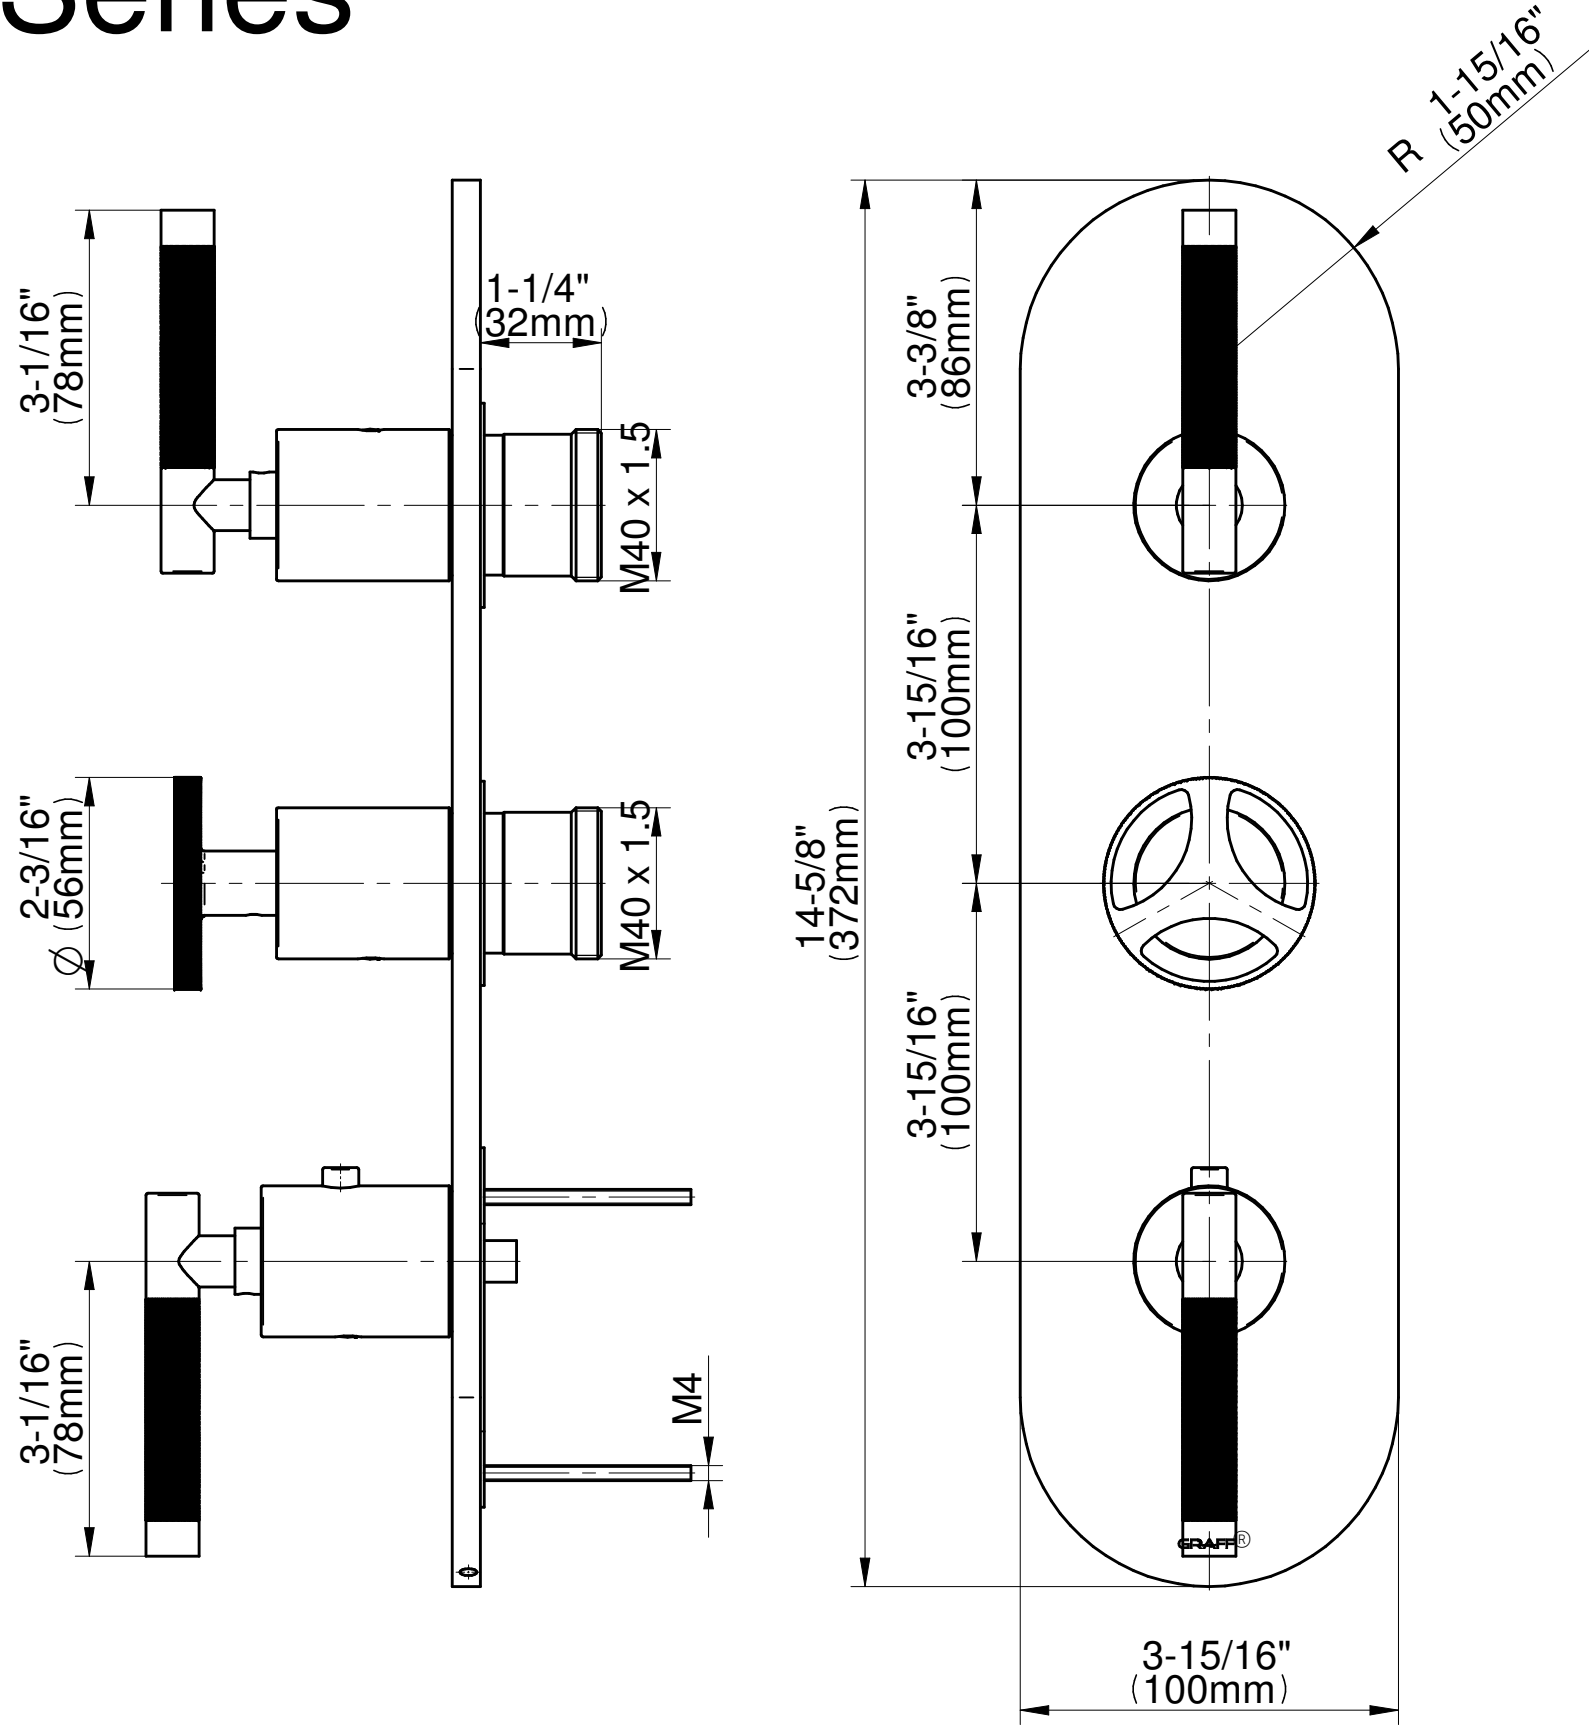

SHOWER
Harley M-Series Thermostatic
Shower System - Shower with
Handshower
GL3.041WB-ALM57C19

GRAFF®

Information

- 3/4" thermostatic valve and trim
- 3/4" stop/volume control valve (2 pieces)
- 8" showerhead with 12" ceiling-mounted shower arm
- Showerhead features no-clog, easy-clean spray nozzles
- Handshower set with wall-mounted slide bar and 59" hose (PVD finishes use 59" flex hose)
- Flow rates: showerhead \leq 1.8 max gpm, handshower \leq 1.5 max gpm

www.graff-faucets.com | phone: 800-954-4723

SHOWER
 Harley M-Series Valve Trim with
 Three Handles
G-8056-ALM57C19-T

Information

- Three metal handles
- Decorative trim plate
- Use with M-Series rough valves
- ALM57C19 handles should not be used with 3-way diverter valve

Finishes

Architectural
White

G-8056-ALM57C19-T

M-Series

SHOWER
 Stop/Volume Control Valve with
 Pass Through
G-8076

Information

- 12.3 gpm @ 60 psi
- 3/4" universal inlets/outlets with female threads
- Stacking inlet and pass-through port feature
- Supplied with protective plastic cover
- CalGreen compliant dependent on functions