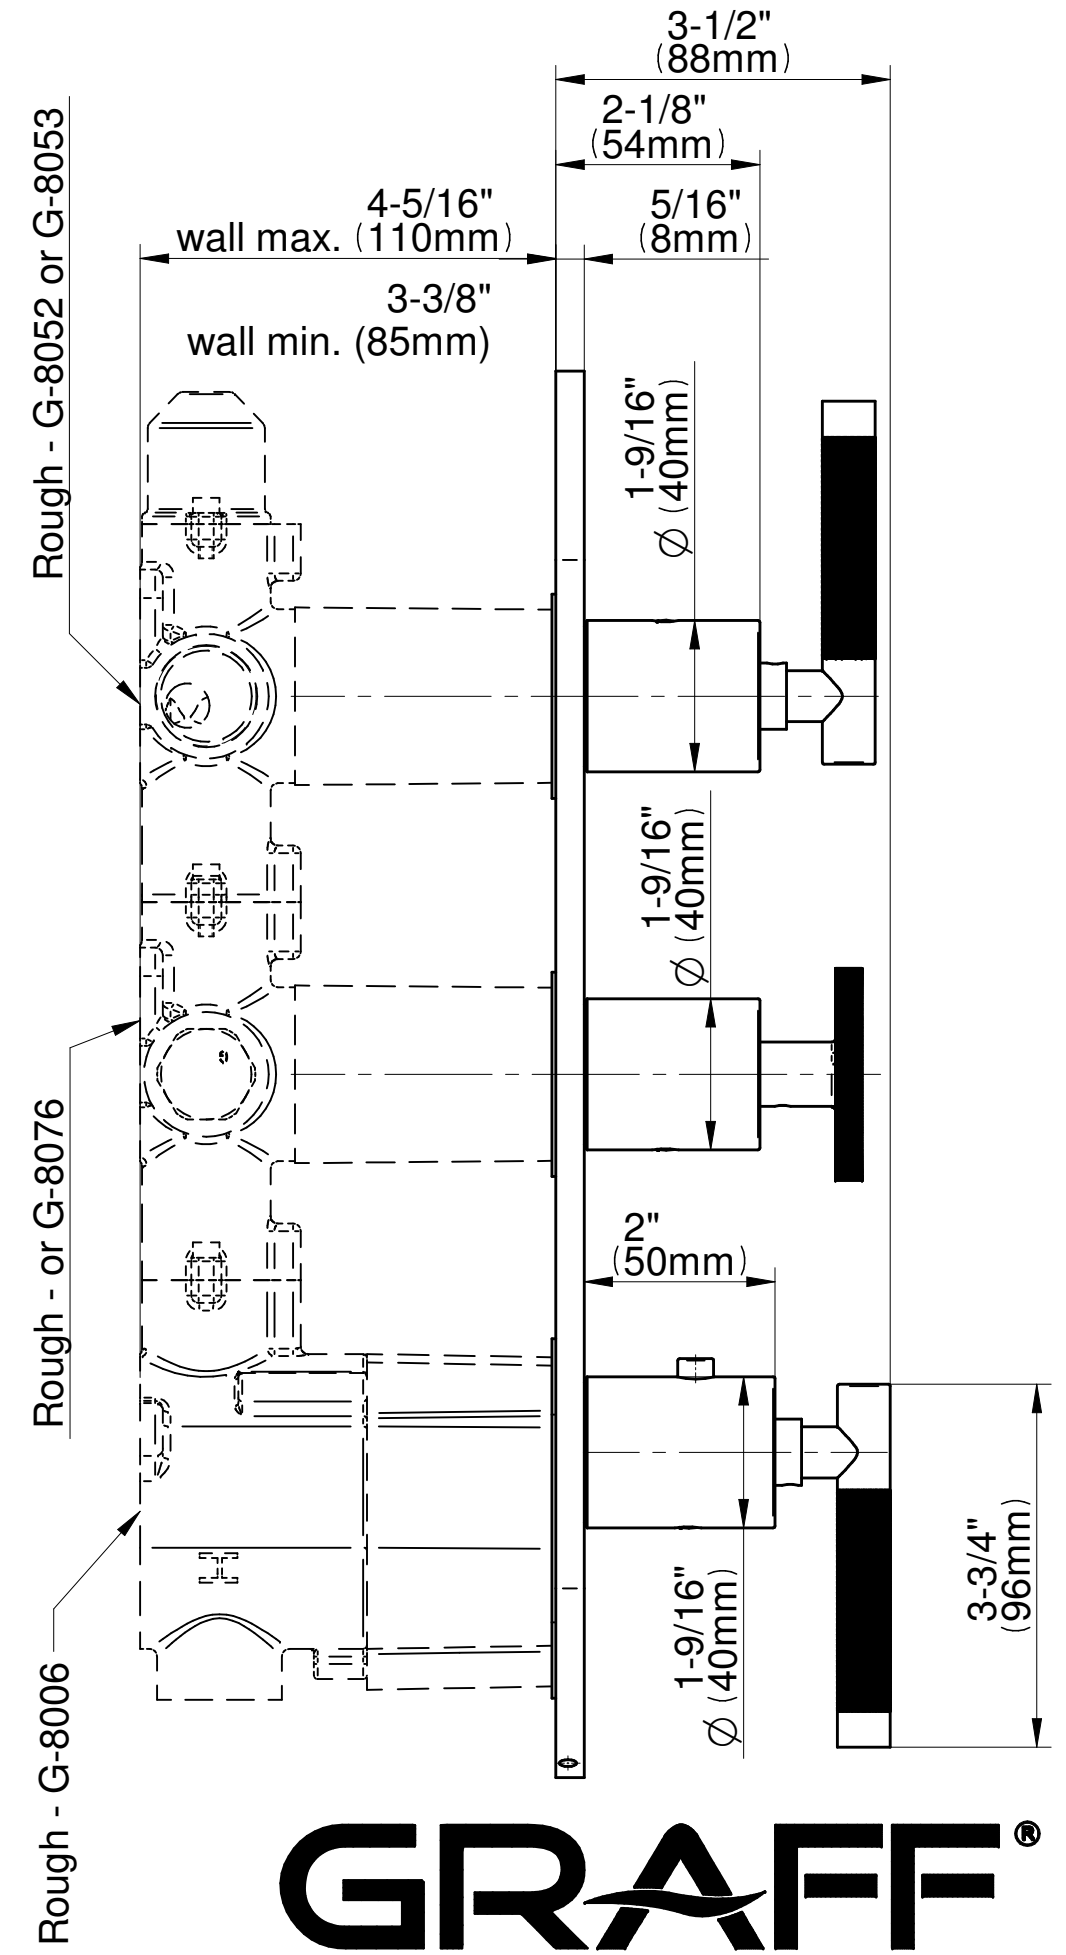

SHOWER
Harley M-Series Thermostatic
Shower System - Shower with
Handshower
GL3.041WB-ALM57C19

GRAFF®

Information

- 3/4" thermostatic valve and trim
- 3/4" stop/volume control valve (2 pieces)
- 8" showerhead with 12" ceiling-mounted shower arm
- Showerhead features no-clog, easy-clean spray nozzles
- Handshower set with wall-mounted slide bar and 59" hose (PVD finishes use 59" flex hose)
- Flow rates: showerhead \leq 1.8 max gpm, handshower \leq 1.5 max gpm

www.graff-faucets.com | phone: 800-954-4723

SHOWER
 Harley M-Series Valve Trim with
 Three Handles
G-8056-ALM57C19-T

Information

- Three metal handles
- Decorative trim plate
- Use with M-Series rough valves
- ALM57C19 handles should not be used with 3-way diverter valve

Finishes

Architectural
White

G-8056-ALM57C19-T

M-Series

SHOWER
 Stop/Volume Control Valve with
 Pass Through
G-8076

Information

- 12.3 gpm @ 60 psi
- 3/4" universal inlets/outlets with female threads
- Stacking inlet and pass-through port feature
- Supplied with protective plastic cover
- CalGreen compliant dependent on functions