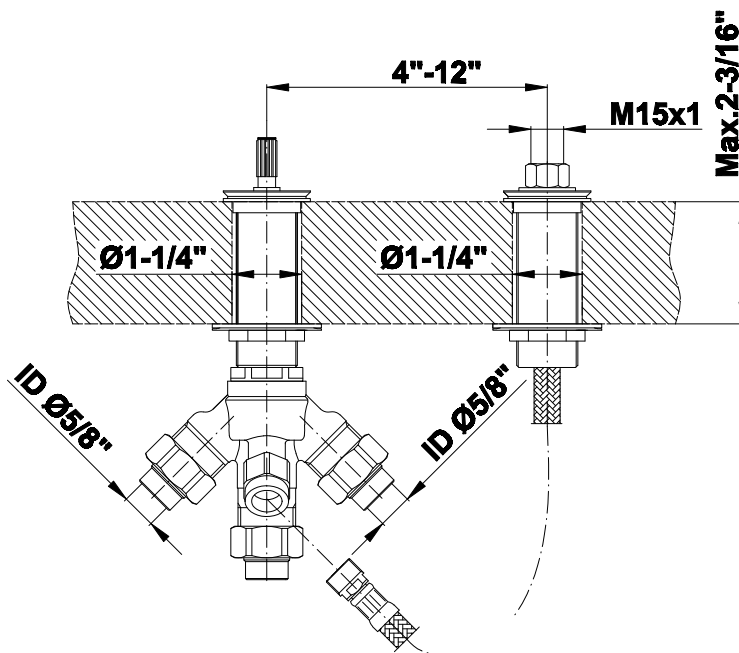

Warranty

- Limited lifetime warranty

For complete warranty information go to: www.graff-faucets.com/en/info/faqs