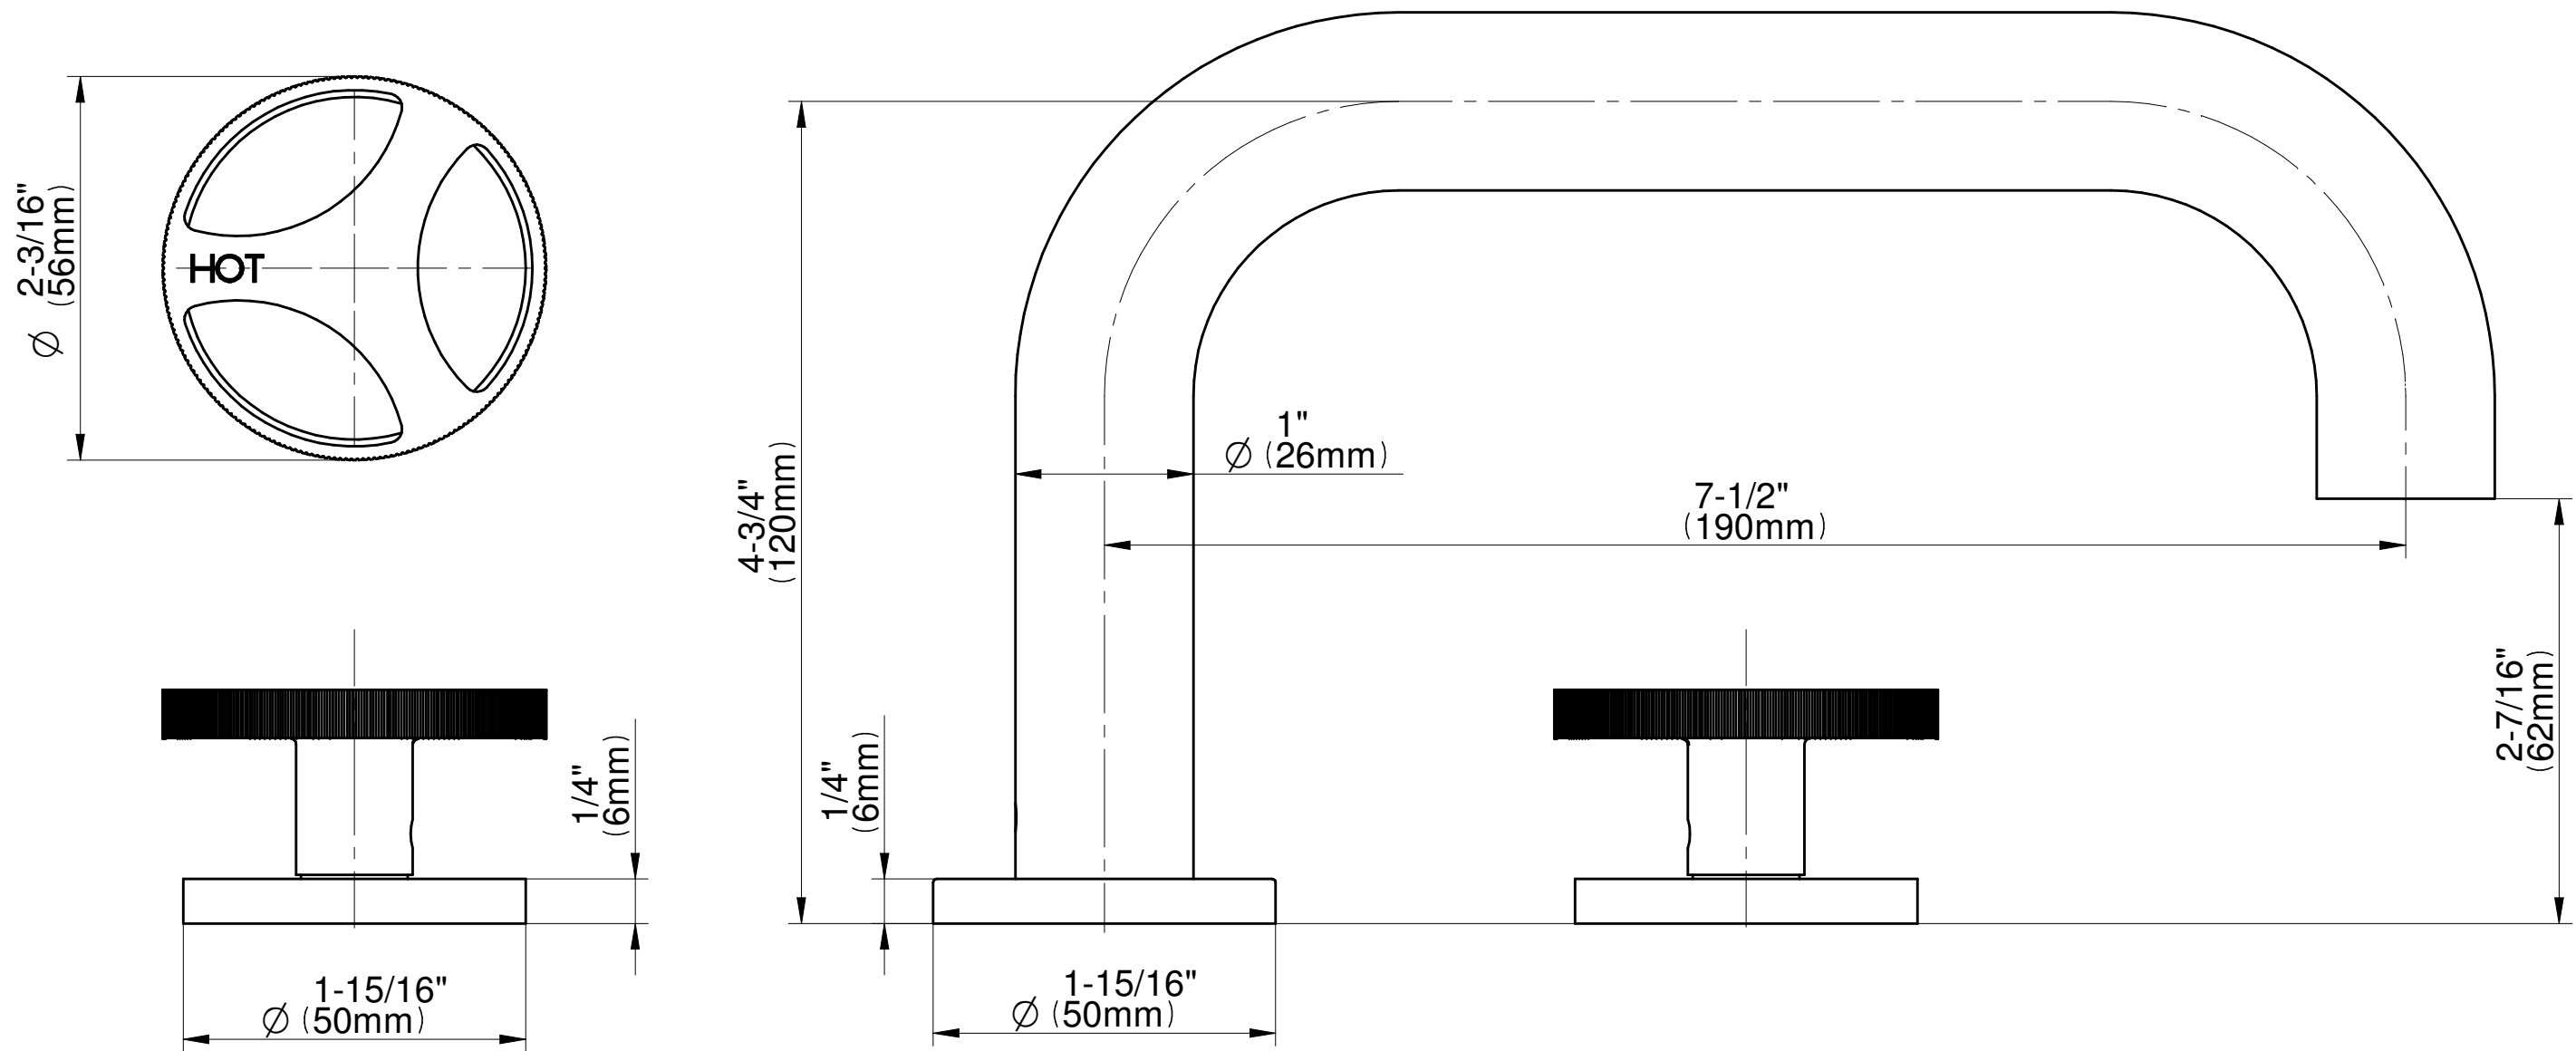

BATHROOM
Harley Roman Tub Set
G-6751-C19B

GRAFF®

Information

- Aerated flow rate ~7 gpm @45 psi
- Handshower flow rate ≤ 1.5 max gpm
- Deck-mounted handshower and diverter set included
- Optional in-line pressure balancing valve

Information

- Matches G-6750-*** Roman tub set
- Handshower hose included

Finishes

Information

- Matching deck-mounted handshower and diverter set available

Finishes

G-6750-C19B-T

Harley Series

Roman Tub Trim set is designed to operate with rough G-I037