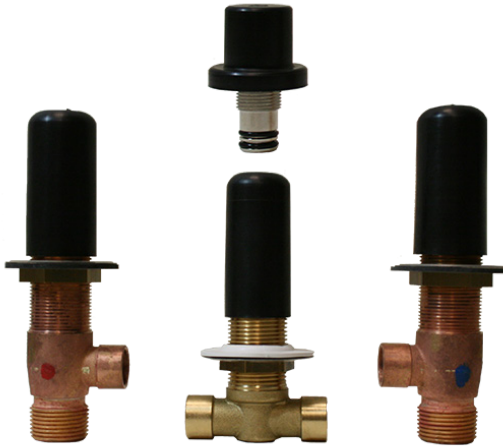

BATHROOM
Harley Roman Tub Set
G-6751-C19B

GRAFF®

Information

- Aerated flow rate ~7 gpm @45 psi
- Handshower flow rate ≤ 1.5 max gpm
- Deck-mounted handshower and diverter set included
- Optional in-line pressure balancing valve

G-6751-C19B-T

Harley Series

Information

- 3/4" male NPT inlets
- Quick connect tub spout

Finishes

24K Gold

24K Brushed Gold

24K Brushed Gold with Onyx PVD Accents

Polished Brass PVD

Polished Chrome

Polished Chrome with Onyx PVD Accents

Polished Nickel

Polished Nickel with Onyx PVD Accents

Architectural White

G-1037
Rough Valve

Product Features

- 3/4" male NPT inlets
- Quick connect tub spout

Warranty

- Limited lifetime warranty

For complete warranty information go to: www.graff-faucets.com/en/info/faqs

Information

- Durable diverter valve

Finishes