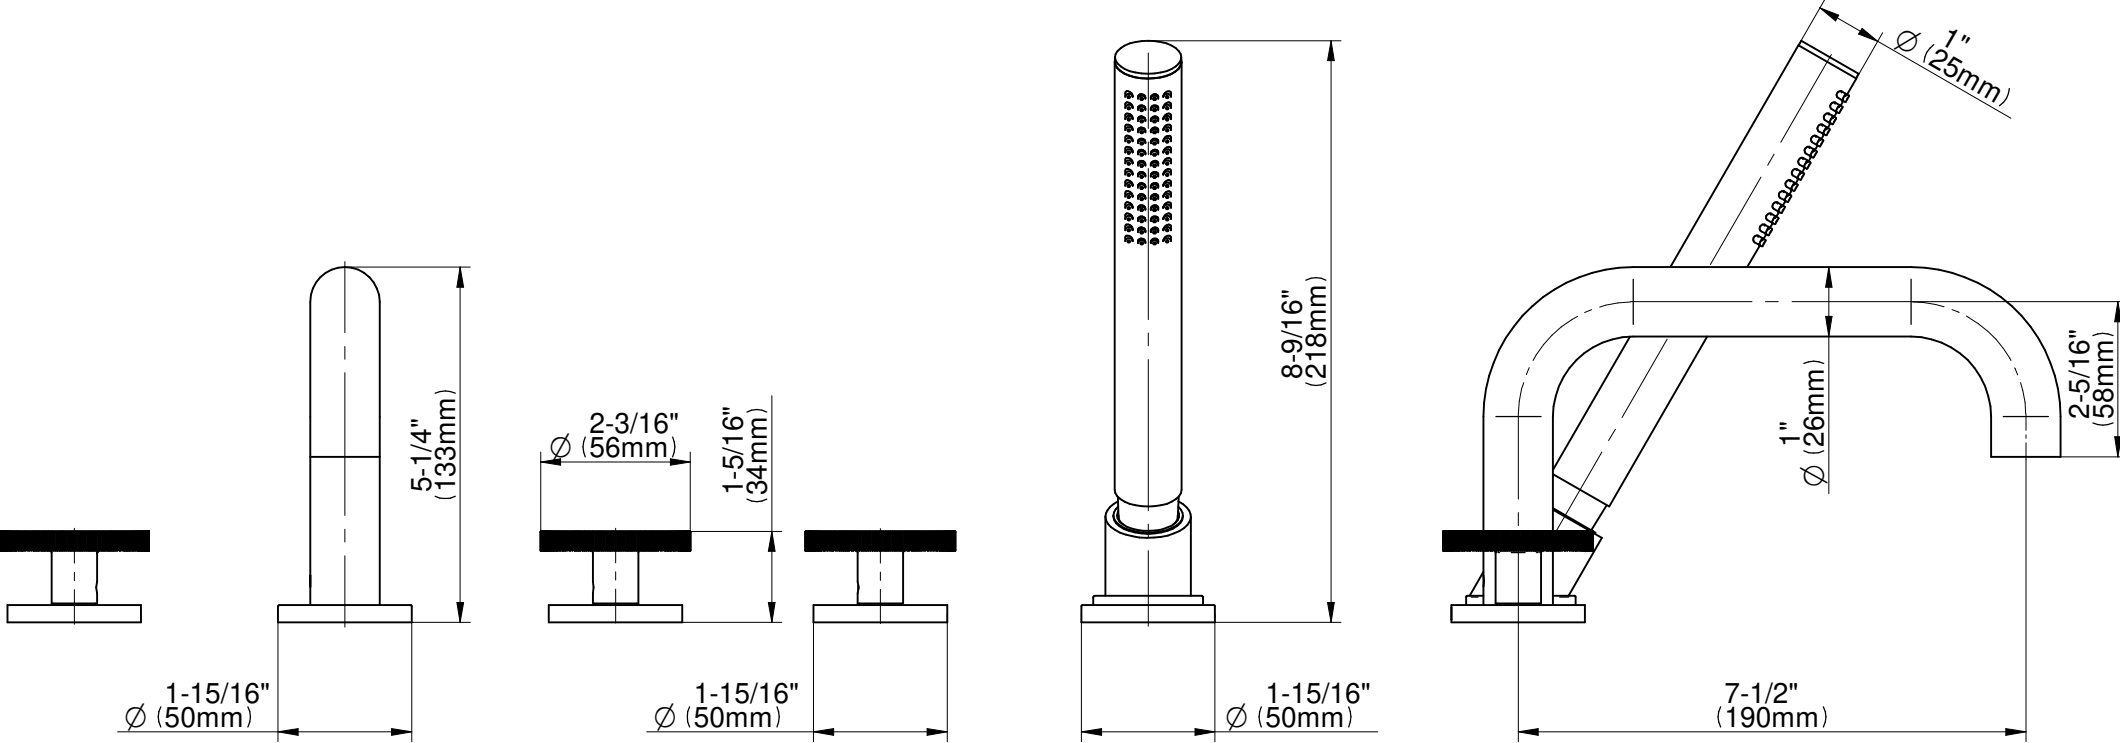

BATHROOM
Harley Roman Tub Set
G-6751-C19B

GRAFF®

Information

- Aerated flow rate ~7 gpm @45 psi
- Handshower flow rate ≤ 1.5 max gpm
- Deck-mounted handshower and diverter set included
- Optional in-line pressure balancing valve

G-6751-C19B-T

Harley Series

Information

- 3/4" male NPT inlets
- Quick connect tub spout

Finishes

24K Gold

24K Brushed Gold

24K Brushed Gold with Onyx PVD Accents

Information

- Matches G-6750-*** Roman tub set
- Handshower hose included

Finishes

Information

- Matching deck-mounted handshower and diverter set available

Finishes

G-6750-C19B-T

Harley Series

Roman Tub Trim set is designed to operate with rough G-I037