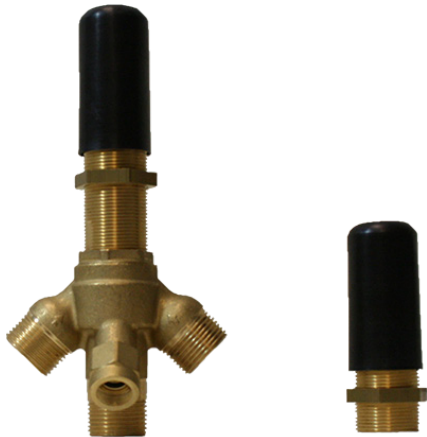

BATHROOM
Harley Roman Tub Set
G-6751-C19B

GRAFF®

Information

- Aerated flow rate ~7 gpm @45 psi
- Handshower flow rate ≤ 1.5 max gpm
- Deck-mounted handshower and diverter set included
- Optional in-line pressure balancing valve

G-6751-C19B-T

Harley Series

Information

- 3/4" male NPT inlets
- Quick connect tub spout

Finishes

24K Gold

24K Brushed Gold

24K Brushed Gold with Onyx PVD Accents

- 3/4" male NPT inlets
- Quick connect tub spout

Warranty

- Limited lifetime warranty

For complete warranty information go to: www.graff-faucets.com/en/info/faqs

Information

- Durable diverter valve

Finishes

G-1057
Rough Valve

Product Features

- Durable diverter valve

Warranty

- Limited lifetime warranty

For complete warranty information go to: www.graff-faucets.com/en/info/faqs

BATHROOM
 Harley Deck-Mounted
 Handshower and Diverter Set
G-6156-C19B