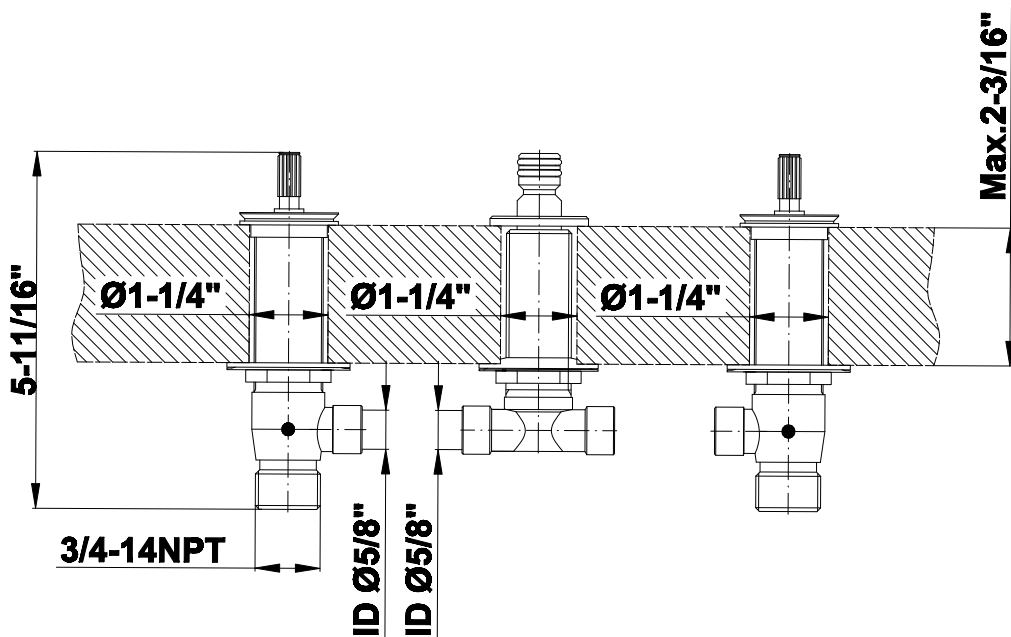

BATHROOM
Harley Roman Tub Set
G-6751-C19B

GRAFF®

Information

- Aerated flow rate ~7 gpm @45 psi
- Handshower flow rate ≤ 1.5 max gpm
- Deck-mounted handshower and diverter set included
- Optional in-line pressure balancing valve

G-6751-C19B-T

Harley Series

Information

- 3/4" male NPT inlets
- Quick connect tub spout

Finishes

24K Gold

24K Brushed Gold

24K Brushed Gold with Onyx PVD Accents

- 3/4" male NPT inlets
- Quick connect tub spout

Warranty

- Limited lifetime warranty

For complete warranty information go to: www.graff-faucets.com/en/info/faqs

Information

- Durable diverter valve

Finishes

Roman Tub Trim set is designed to operate with rough G-I037