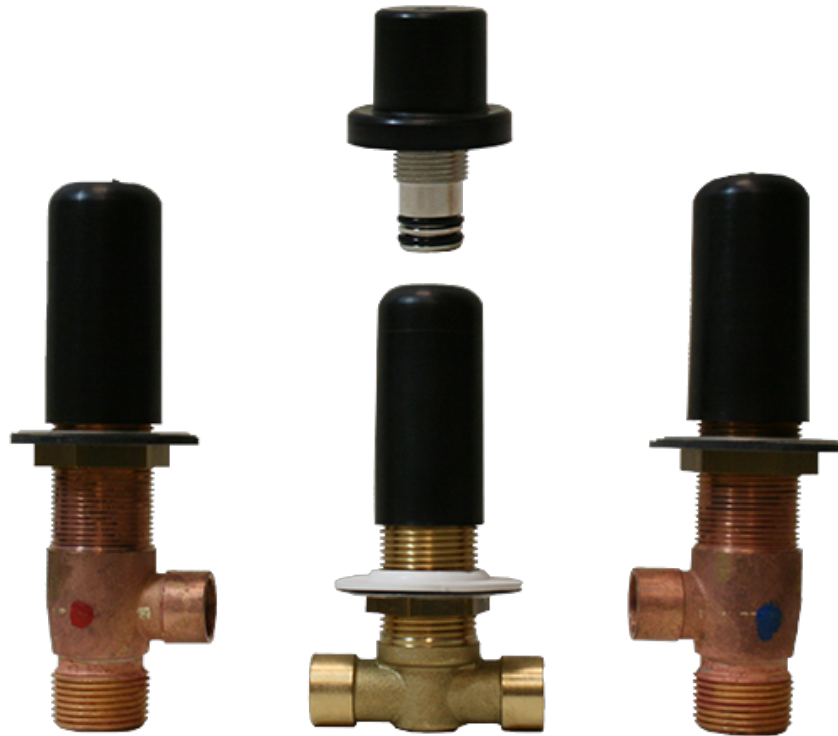

BATHROOM
Harley Roman Tub Set
G-6751-C19B

GRAFF®

Information

- Aerated flow rate ~7 gpm @45 psi
- Handshower flow rate ≤ 1.5 max gpm
- Deck-mounted handshower and diverter set included
- Optional in-line pressure balancing valve

G-6751-C19B-T

Harley Series

Information

- 3/4" male NPT inlets
- Quick connect tub spout

Finishes

24K Gold

24K Brushed Gold

24K Brushed Gold with Onyx PVD Accents

- 3/4" male NPT inlets
- Quick connect tub spout

Warranty

- Limited lifetime warranty

For complete warranty information go to: www.graff-faucets.com/en/info/faqs

Information

- Durable diverter valve

Finishes

Information

- Matches G-6750-*** Roman tub set
- Handshower hose included

Finishes

Information

- Matching deck-mounted handshower and diverter set available

Finishes

G-6750-C19B-T

Harley Series