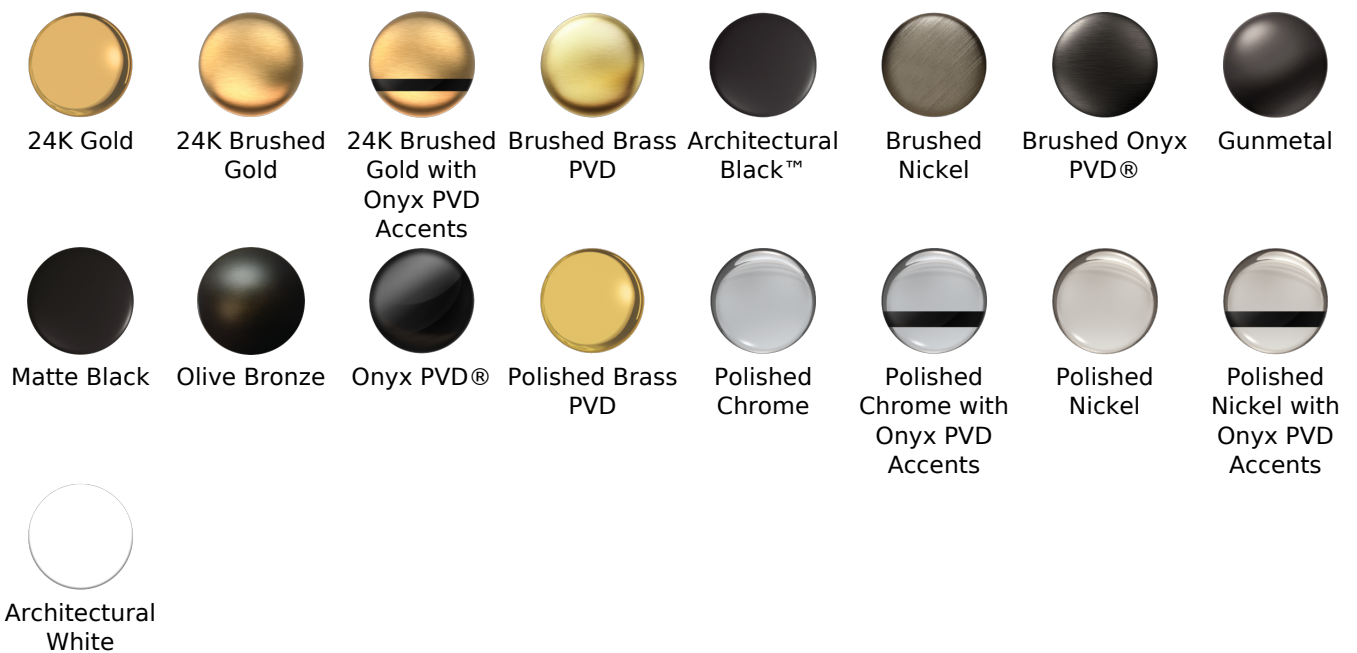

Brushed Brass PVD

Architectural Black™

Brushed Nickel

Brushed Onyx PVD®

Gunmetal

Matte Black

Olive Bronze

Onyx PVD®

Information

- Matches G-6750-*** Roman tub set
- Handshower hose included

Finishes

Information

- Matching deck-mounted handshower and diverter set available

Finishes

G-6750-C19B-T

Harley Series