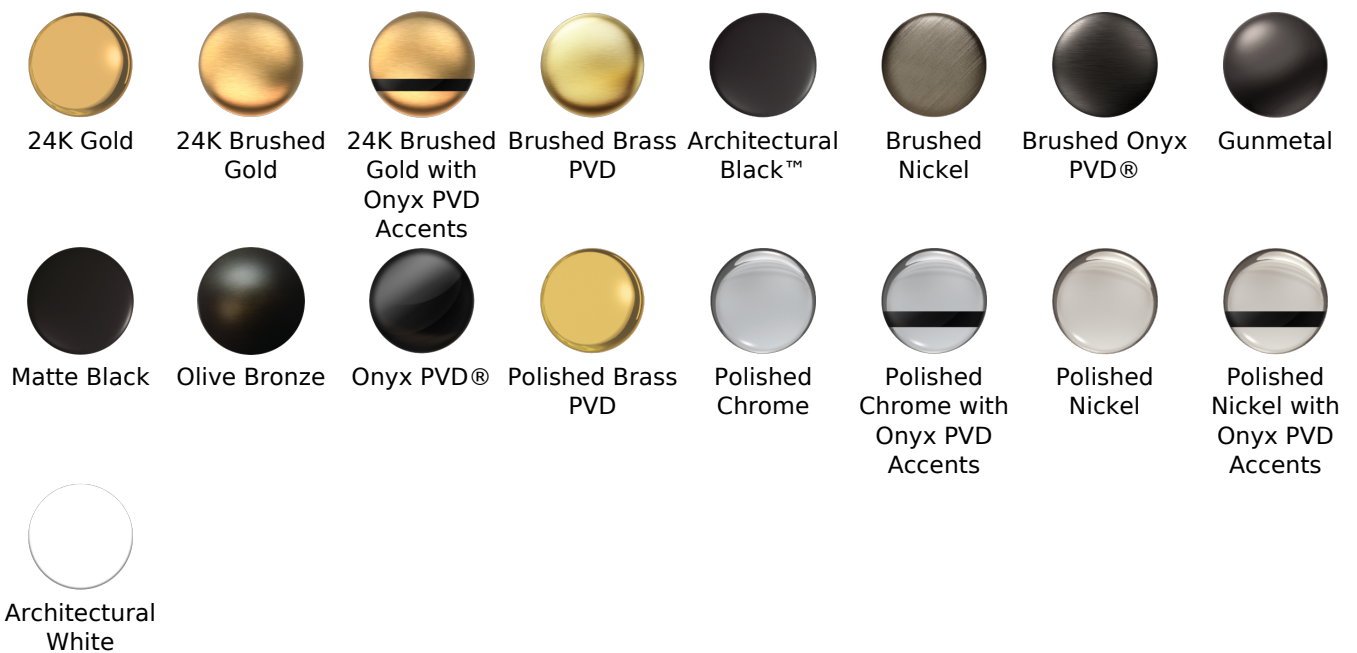

Brushed Brass PVD

Architectural Black™

Brushed Nickel

Brushed Onyx PVD®

Gunmetal

Matte Black

Olive Bronze

Onyx PVD®

Polished Brass PVD

Polished Chrome

Polished Chrome with Onyx PVD Accents

Polished Nickel

Polished Nickel with Onyx PVD Accents

Architectural White

G-1037
Rough Valve

Product Features

- 3/4" male NPT inlets
- Quick connect tub spout

Warranty

- Limited lifetime warranty

For complete warranty information go to: www.graff-faucets.com/en/info/faqs

Information

- Durable diverter valve

Finishes