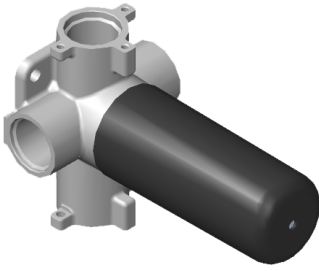

SHOWER
Three-Way Diverter Control Valve
WITH Off Function (No Pass-
Through)
G-8053

GRAFF®

Information

- ~11.4 gpm @ 60 psi
- 3/4" universal inlets/outlets with female threads
- Operates one function at a time
- Stacking inlet feature
- Supplied with protective plastic cover
- CALGreen compliant depending on functions

G-8053

M-Series

3-Way Diverter Control Valve WITH Off Function (No Pass-Through)

GRAFF[®]
CUTTING EDGE DESIGN

Product Features

- 3/4" universal inlets/outlets with female threads
- Stacking inlet feature
- Supplied with protective plastic cover
- CalGreen compliant dependent on functions