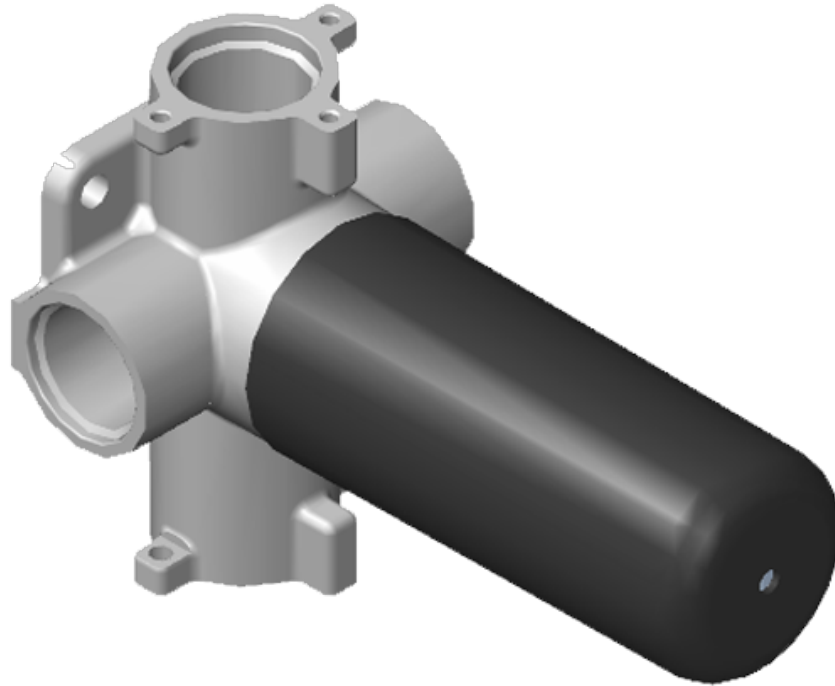

SHOWER
M-Series Full Thermostatic
Shower System with Diverter
Valve
GS2.122SG-LM22E0

GRAFF®

Information

- 3/4" thermostatic valve and trim
- 8" rain showerhead with 11" wall-mounted shower arm
- Swivel body sprays (3 pieces)
- Handshower set w/wall bracket
- 3-way diverter valve
- Showerhead features no-clog, easy-clean spray nozzles
- Optional extension kit
- 3/4" thermostatic rough valve flow rate ~12.9 gpm @60 psi
- Flow rates: showerhead ≤ 1.8 max gpm, handshower ≤ 1.5 max gpm, body sprays ≤ 1.5 max gpm each

SHOWER
Lauren M-Series 3-Way Diverter
Valve Trim with Handle
G-8039-LM22E1-T

GRAFF®

Information

- Single metal handle and decorative trim plate
- Use with G-8053 3-Way Diverter Control Valve WITH Off Function
- ADA

SHOWER
Three-Way Diverter Control Valve
WITH Off Function (No Pass-
Through)
G-8053

GRAFF®

Information

- ~11.4 gpm @ 60 psi
- 3/4" universal inlets/outlets with female threads
- Operates one function at a time
- Stacking inlet feature
- Supplied with protective plastic cover
- CALGreen compliant depending on functions