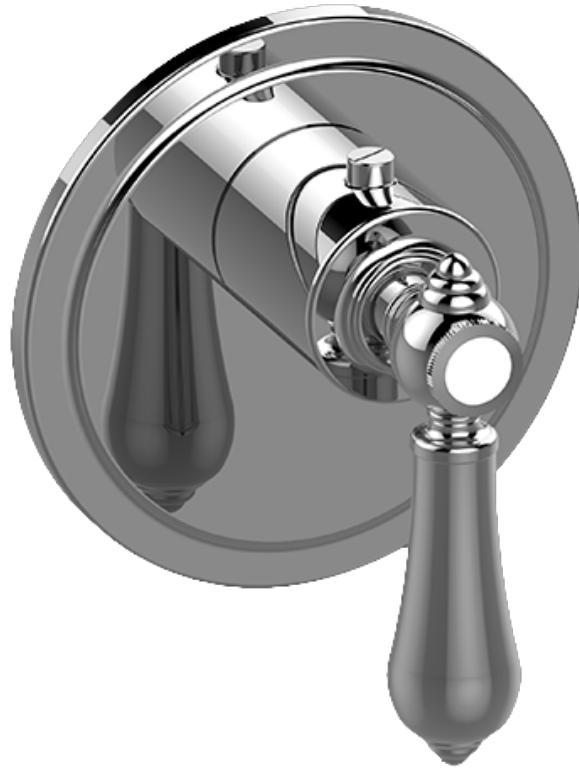

SHOWER
Canterbury M-Series Thermostatic
Valve Trim with Handle
G-8031-LM34E-T

GRAFF®

Information

- Single metal handle and decorative trim plate
- Use with G-8006 thermostatic rough valve
- ADA

Finishes

24K Gold

24K Brushed
Gold

Olive Bronze

Polished
Chrome

Polished
Nickel

Steelnox®
(Satin Nickel)

Vintage
Brushed Brass