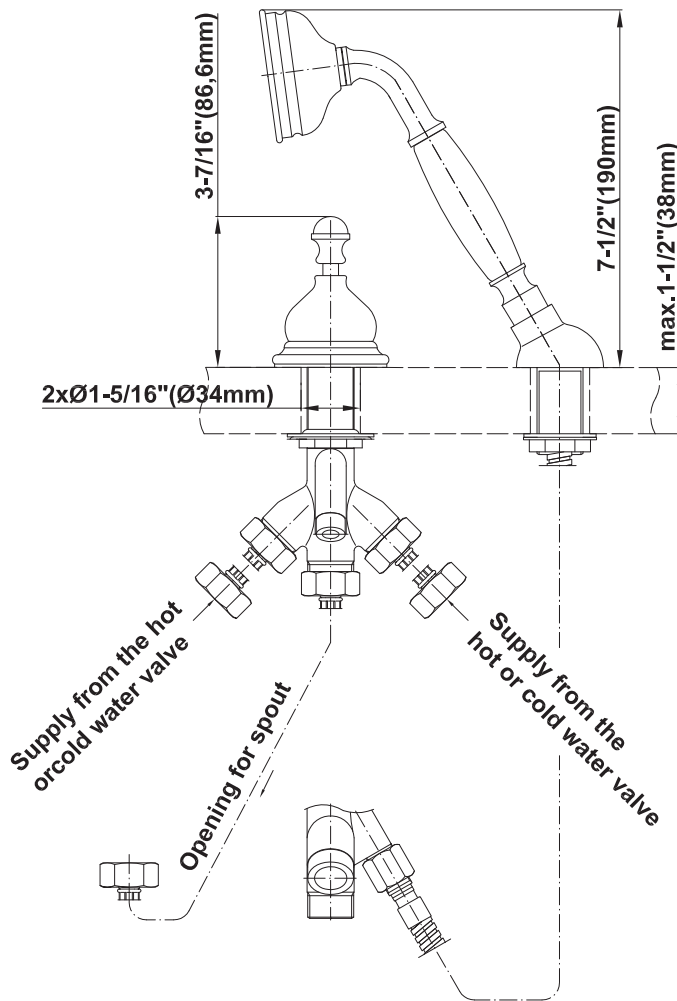

The measurements shown are for reference only. Products and specifications shown are subject to change without notice. Revised 07/2012.

www.graff-faucets.com | phone: 800-954-4723