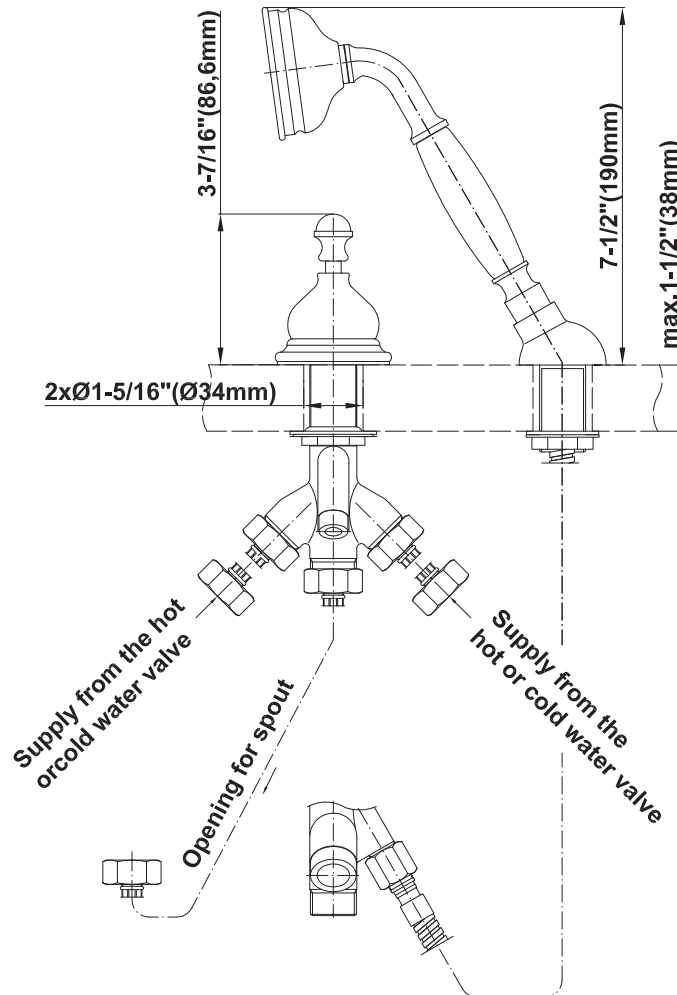

The measurements shown are for reference only. Products and specifications shown are subject to change without notice. Revised 07/2012.

www.graff-faucets.com | phone: 800-954-4723