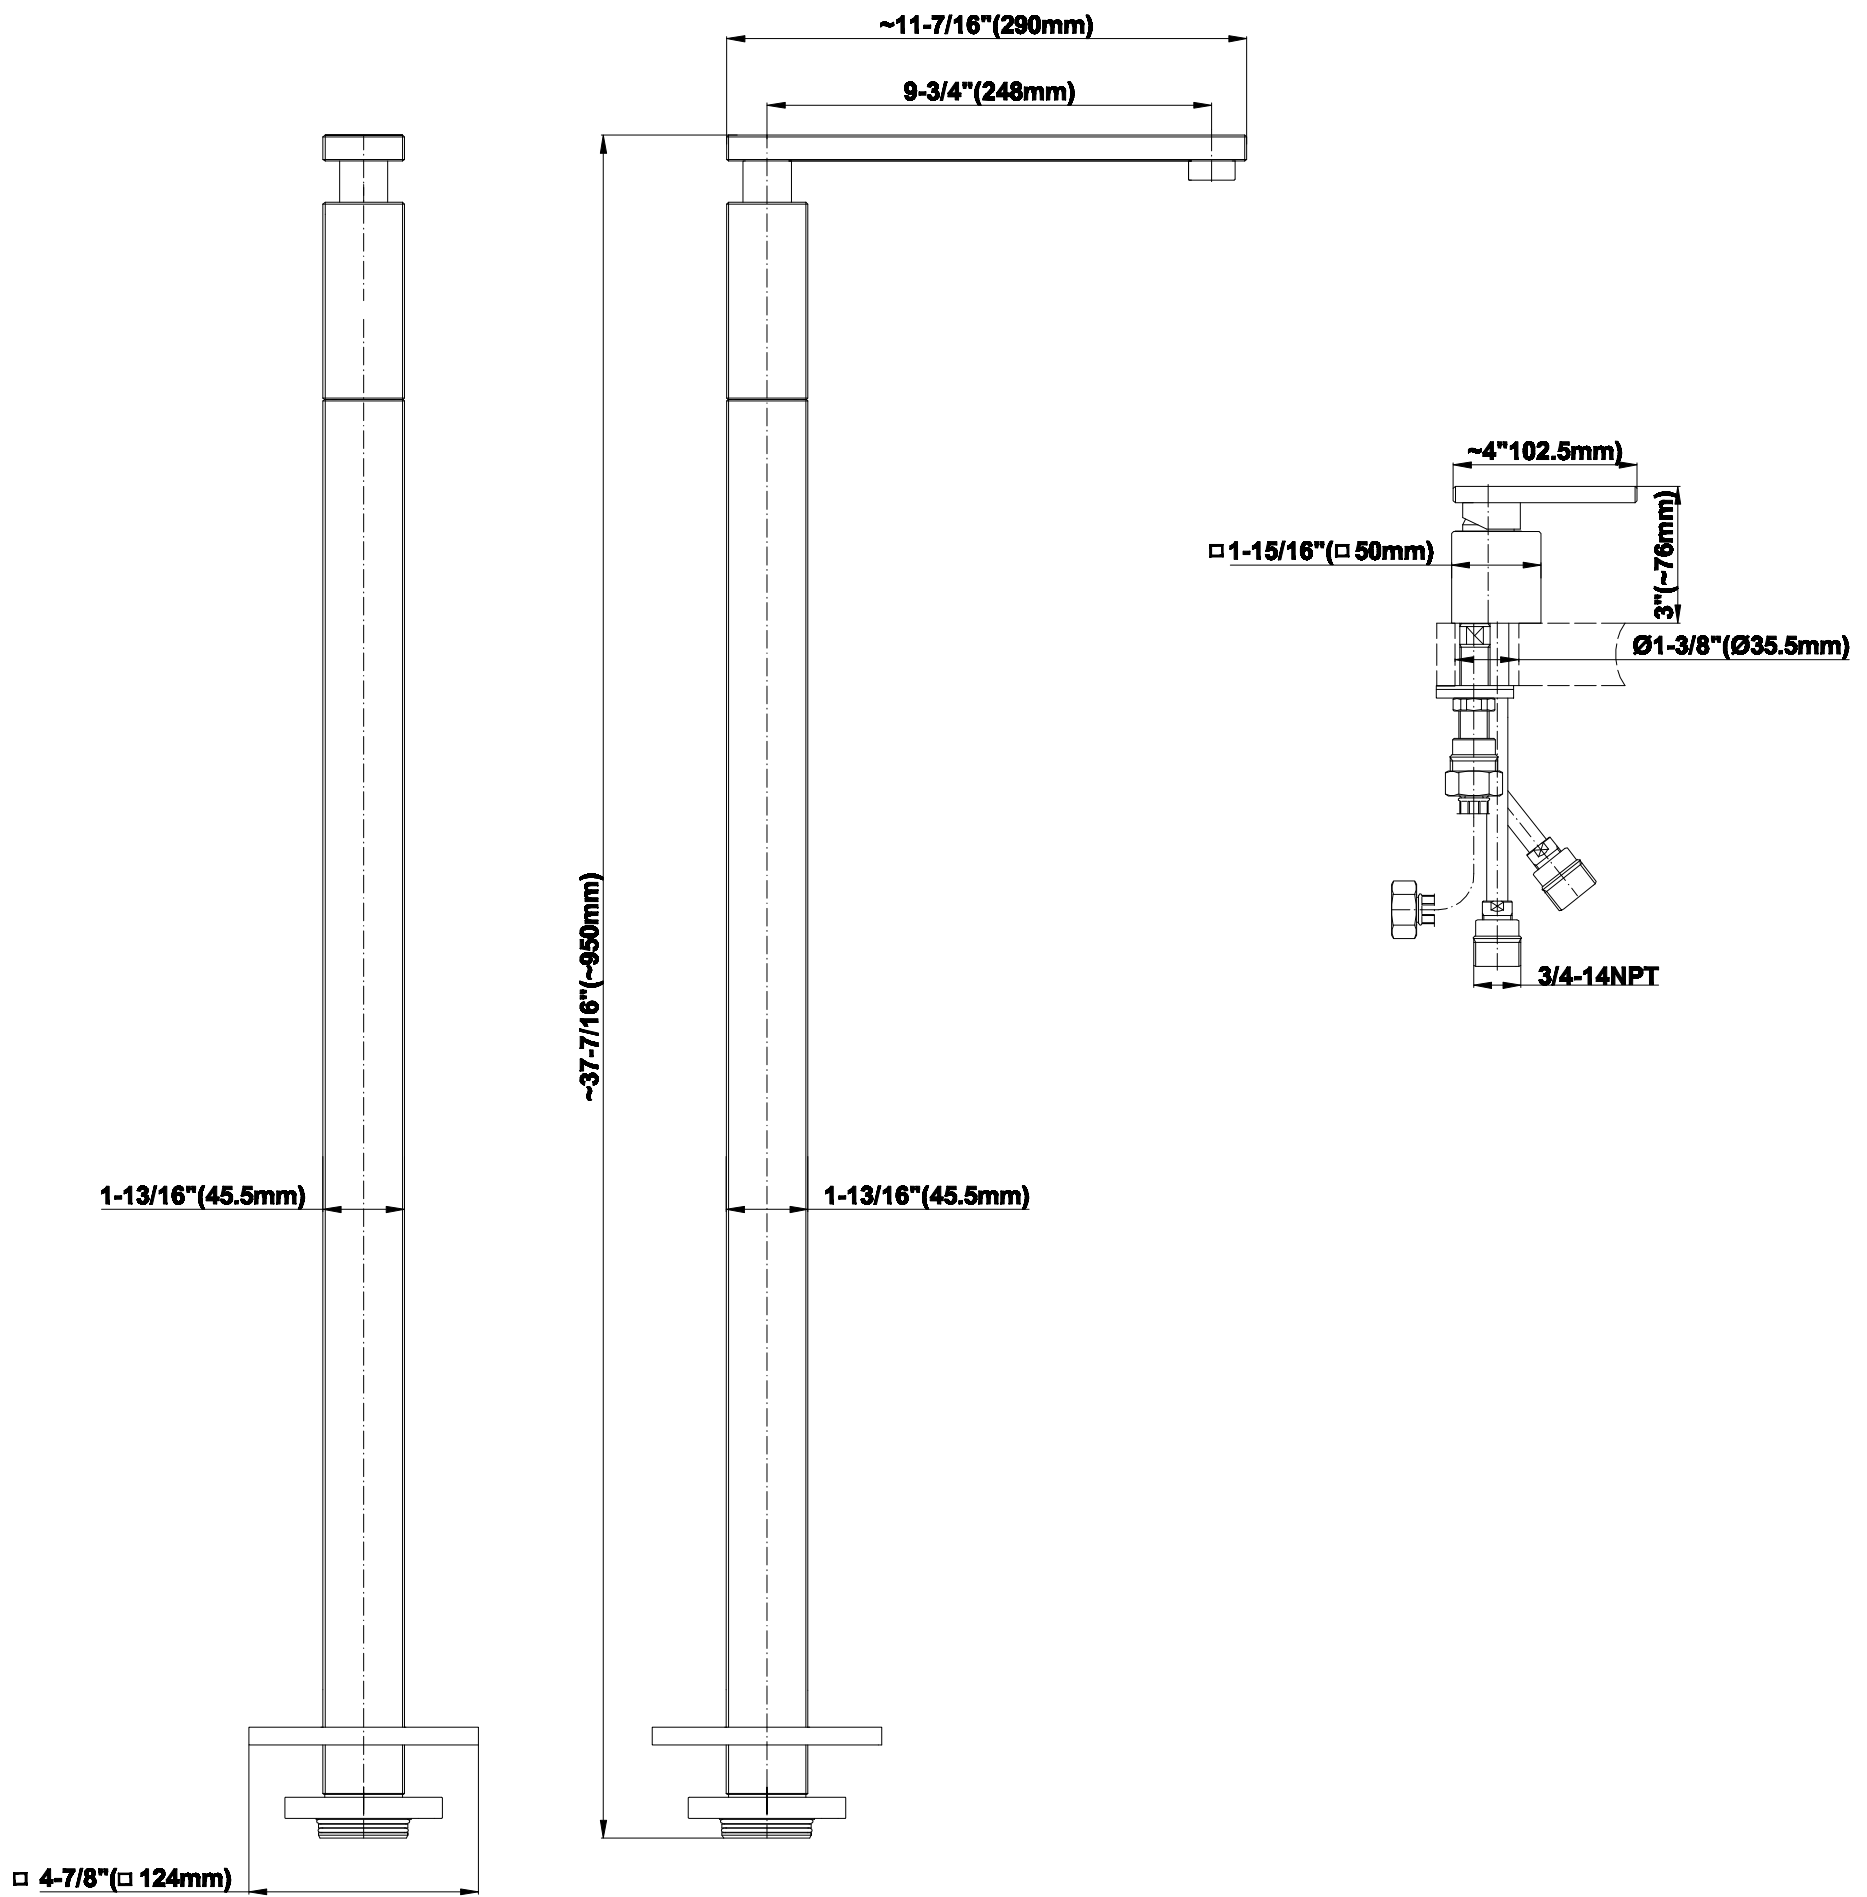

G-3752

SOLAR Series