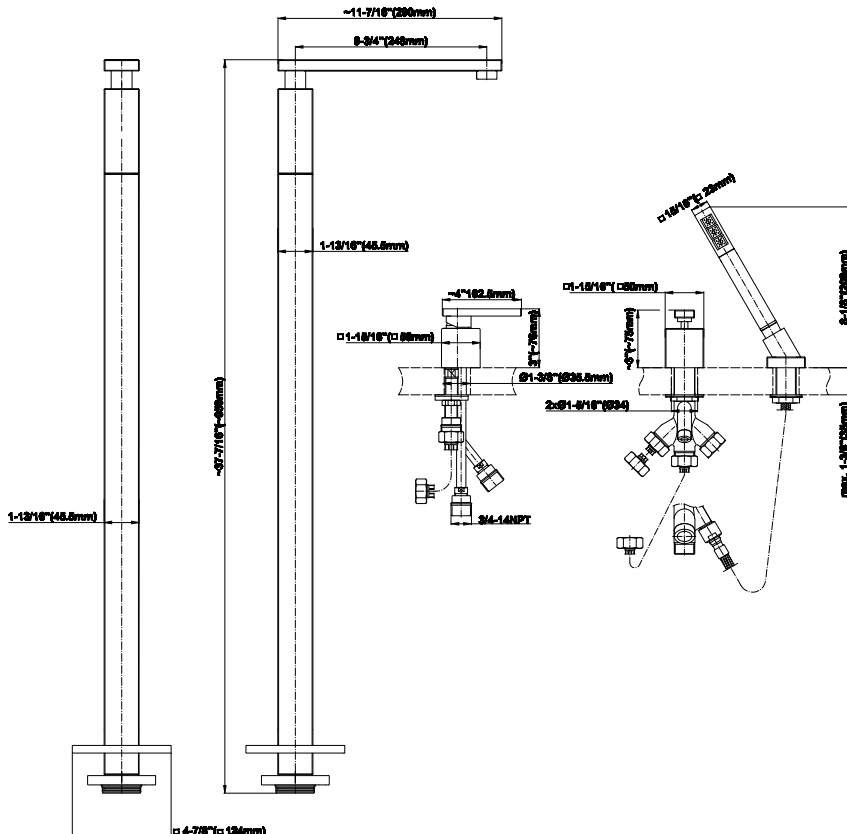

The measurements shown are for reference only. Products and specifications shown are subject to change without notice. Revised 11/2017

www.graff-designs.com | phone: 800-954-4723