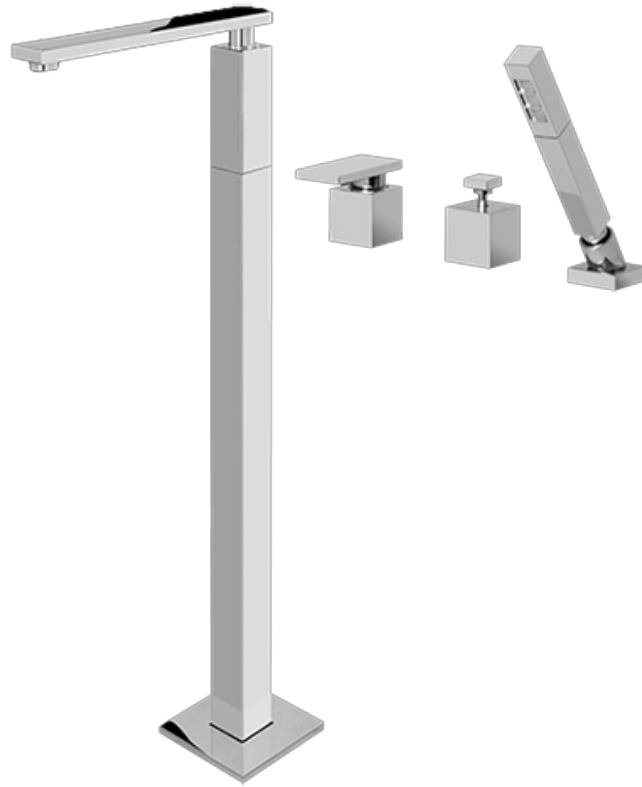

BATHROOM  
Solar Floor-Mounted Tub Filler  
w/Deck Mounted Handshower &  
Diverter  
**G-3753-LM31**

**GRAFF®**

## Information

- Floor-mount installation
- Aerated Flow Rate ~7 gpm @45 psi
- Handshower flow rate  $\leq 1.5$  max gpm
- Deck-mounted handshower and diverter set included
- 9-13/16" spout reach
- 37-13/32" ~ spout height
- Optional in-line pressure balancing valve
- ADA

# G-3753-LM31

Solar Collection

Floor-Mounted Tub Filler w/ Deck-Mounted Handshower & Diverter

**GRAFF**<sup>®</sup>  
CUTTING EDGE DESIGN

## Product Features

- Floor-Mounted Tub Filler
- Aerated flow rate ~7 gpm @45 psi
- Handshower flow rate ≤1.5 max gpm
- Deck mounted handshower and diverter set included
- 9-13/16" spout reach
- 37-13/32" ~ spout height
- Optional in-line pressure balancing valve