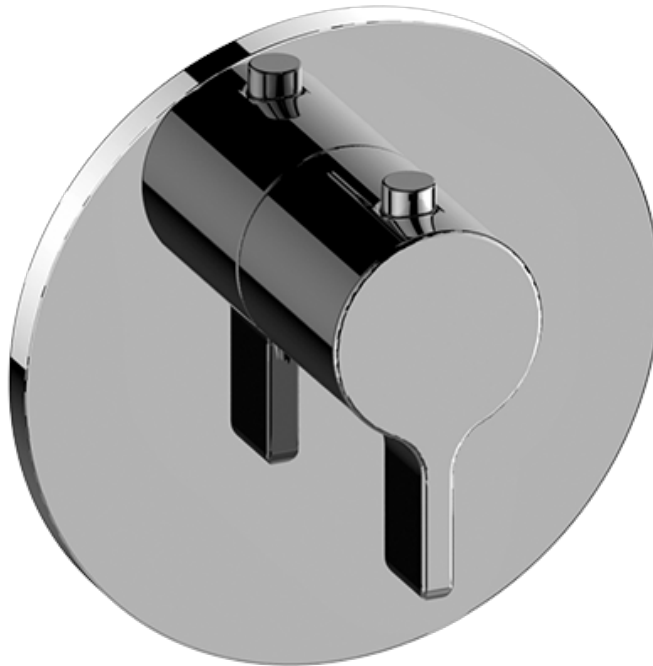

BATHROOM  
Terra M-Series Thermostatic Valve  
Trim with Handle  
**G-8037-LM46E-T**

**GRAFF**<sup>®</sup>

### Information

- Single metal handle
- Decorative trim plate
- Use with G-8006 thermostatic rough valve
- To complete package, you must order rough valve
- ADA

### Finishes