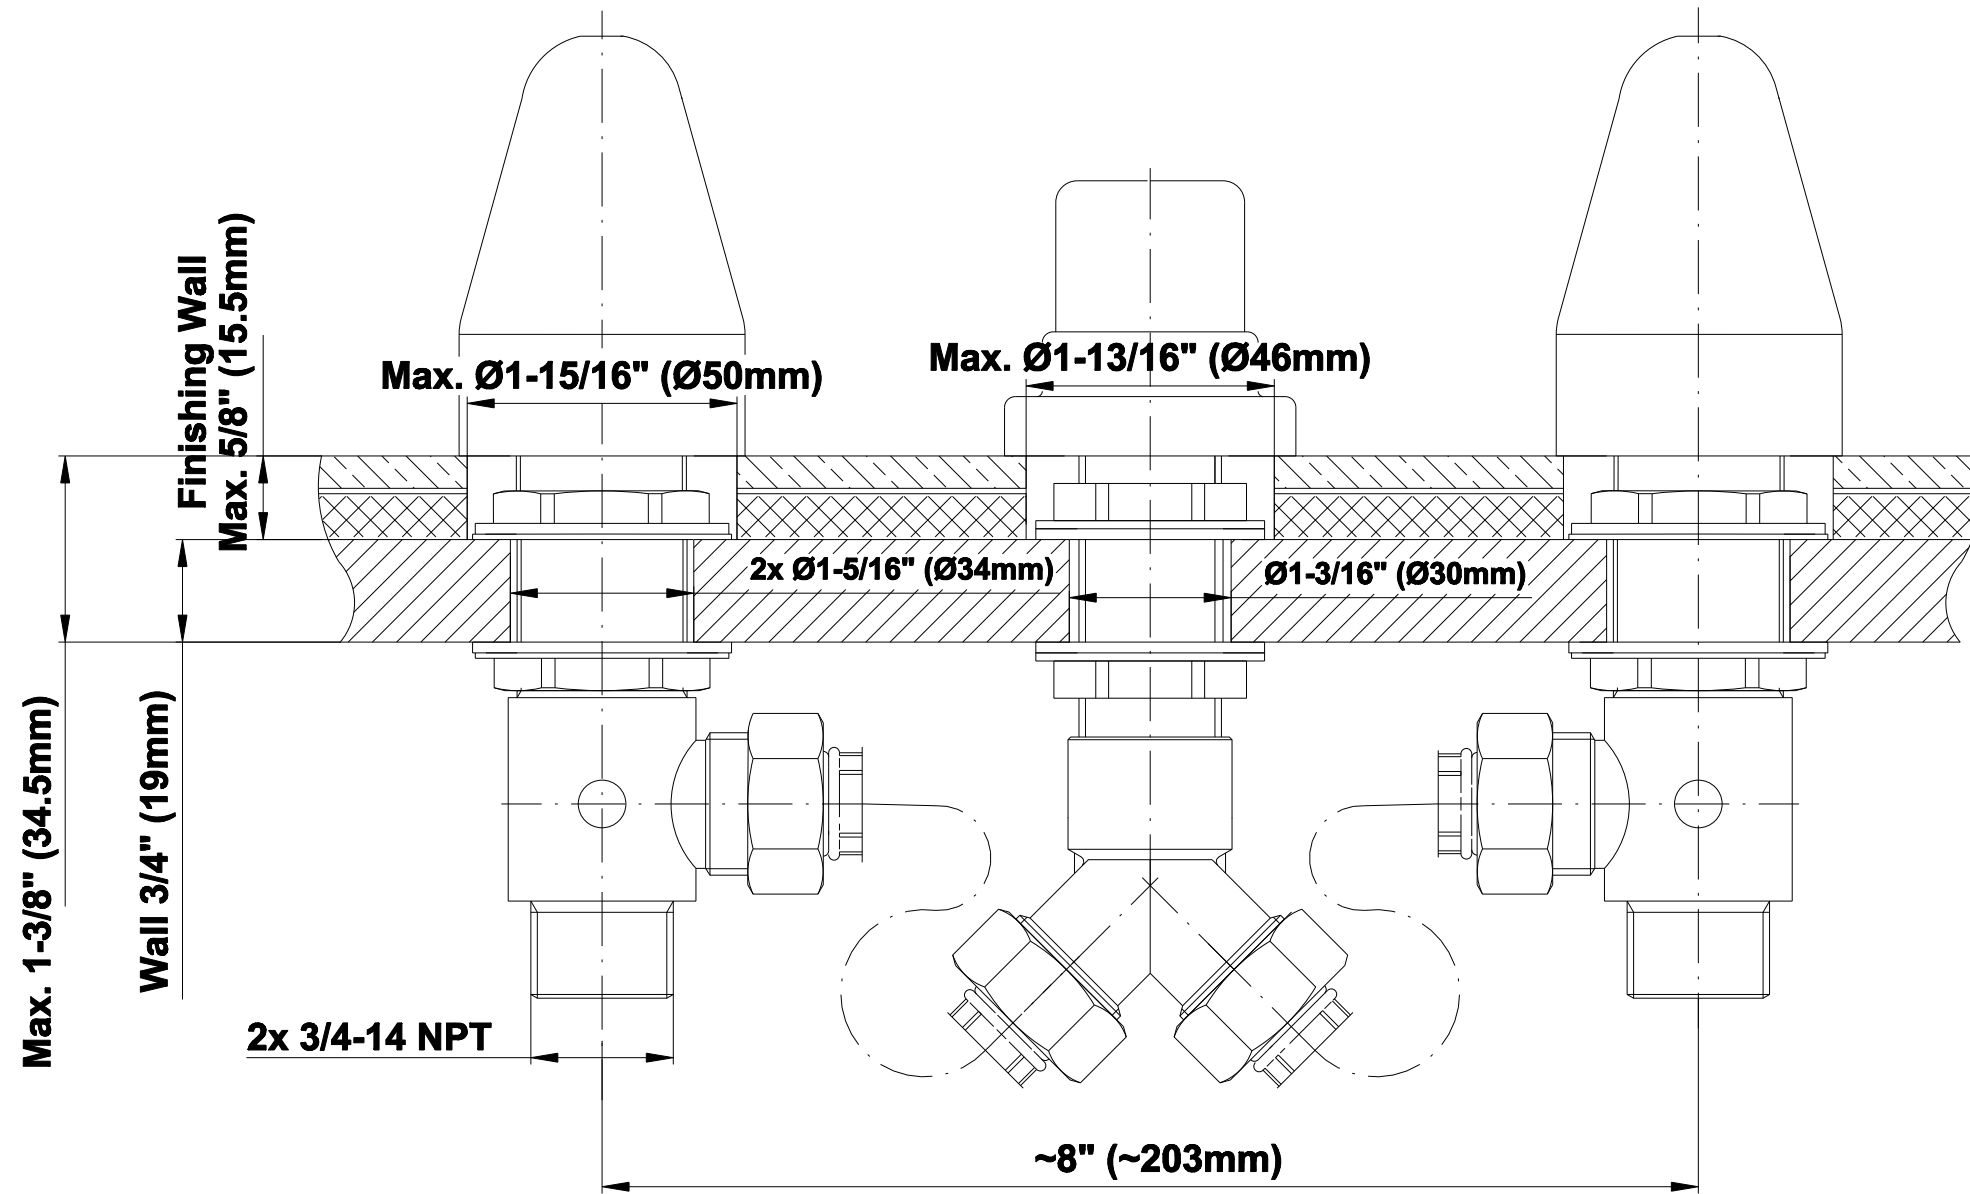

BATHROOM
Canterbury Roman Tub
G-2550-LC1

GRAFF®

Information

- 1 1/3" hole cutout (x3)
- Matching deck-mounted handshower & diverter set available
- ADA

G-2550-LC1

Canterbury & Nantucket Collections

Roman Tub (Rough and Trim)

Polished
Nickel

Steelnox®
(Satin Nickel)

Vintage
Brushed Brass

Valve Rough G-1035

Information

- 1 1/3" hole cutout (x3)
- Matching deck-mounted handshower & diverter set available
- ADA

Finishes

24K Gold