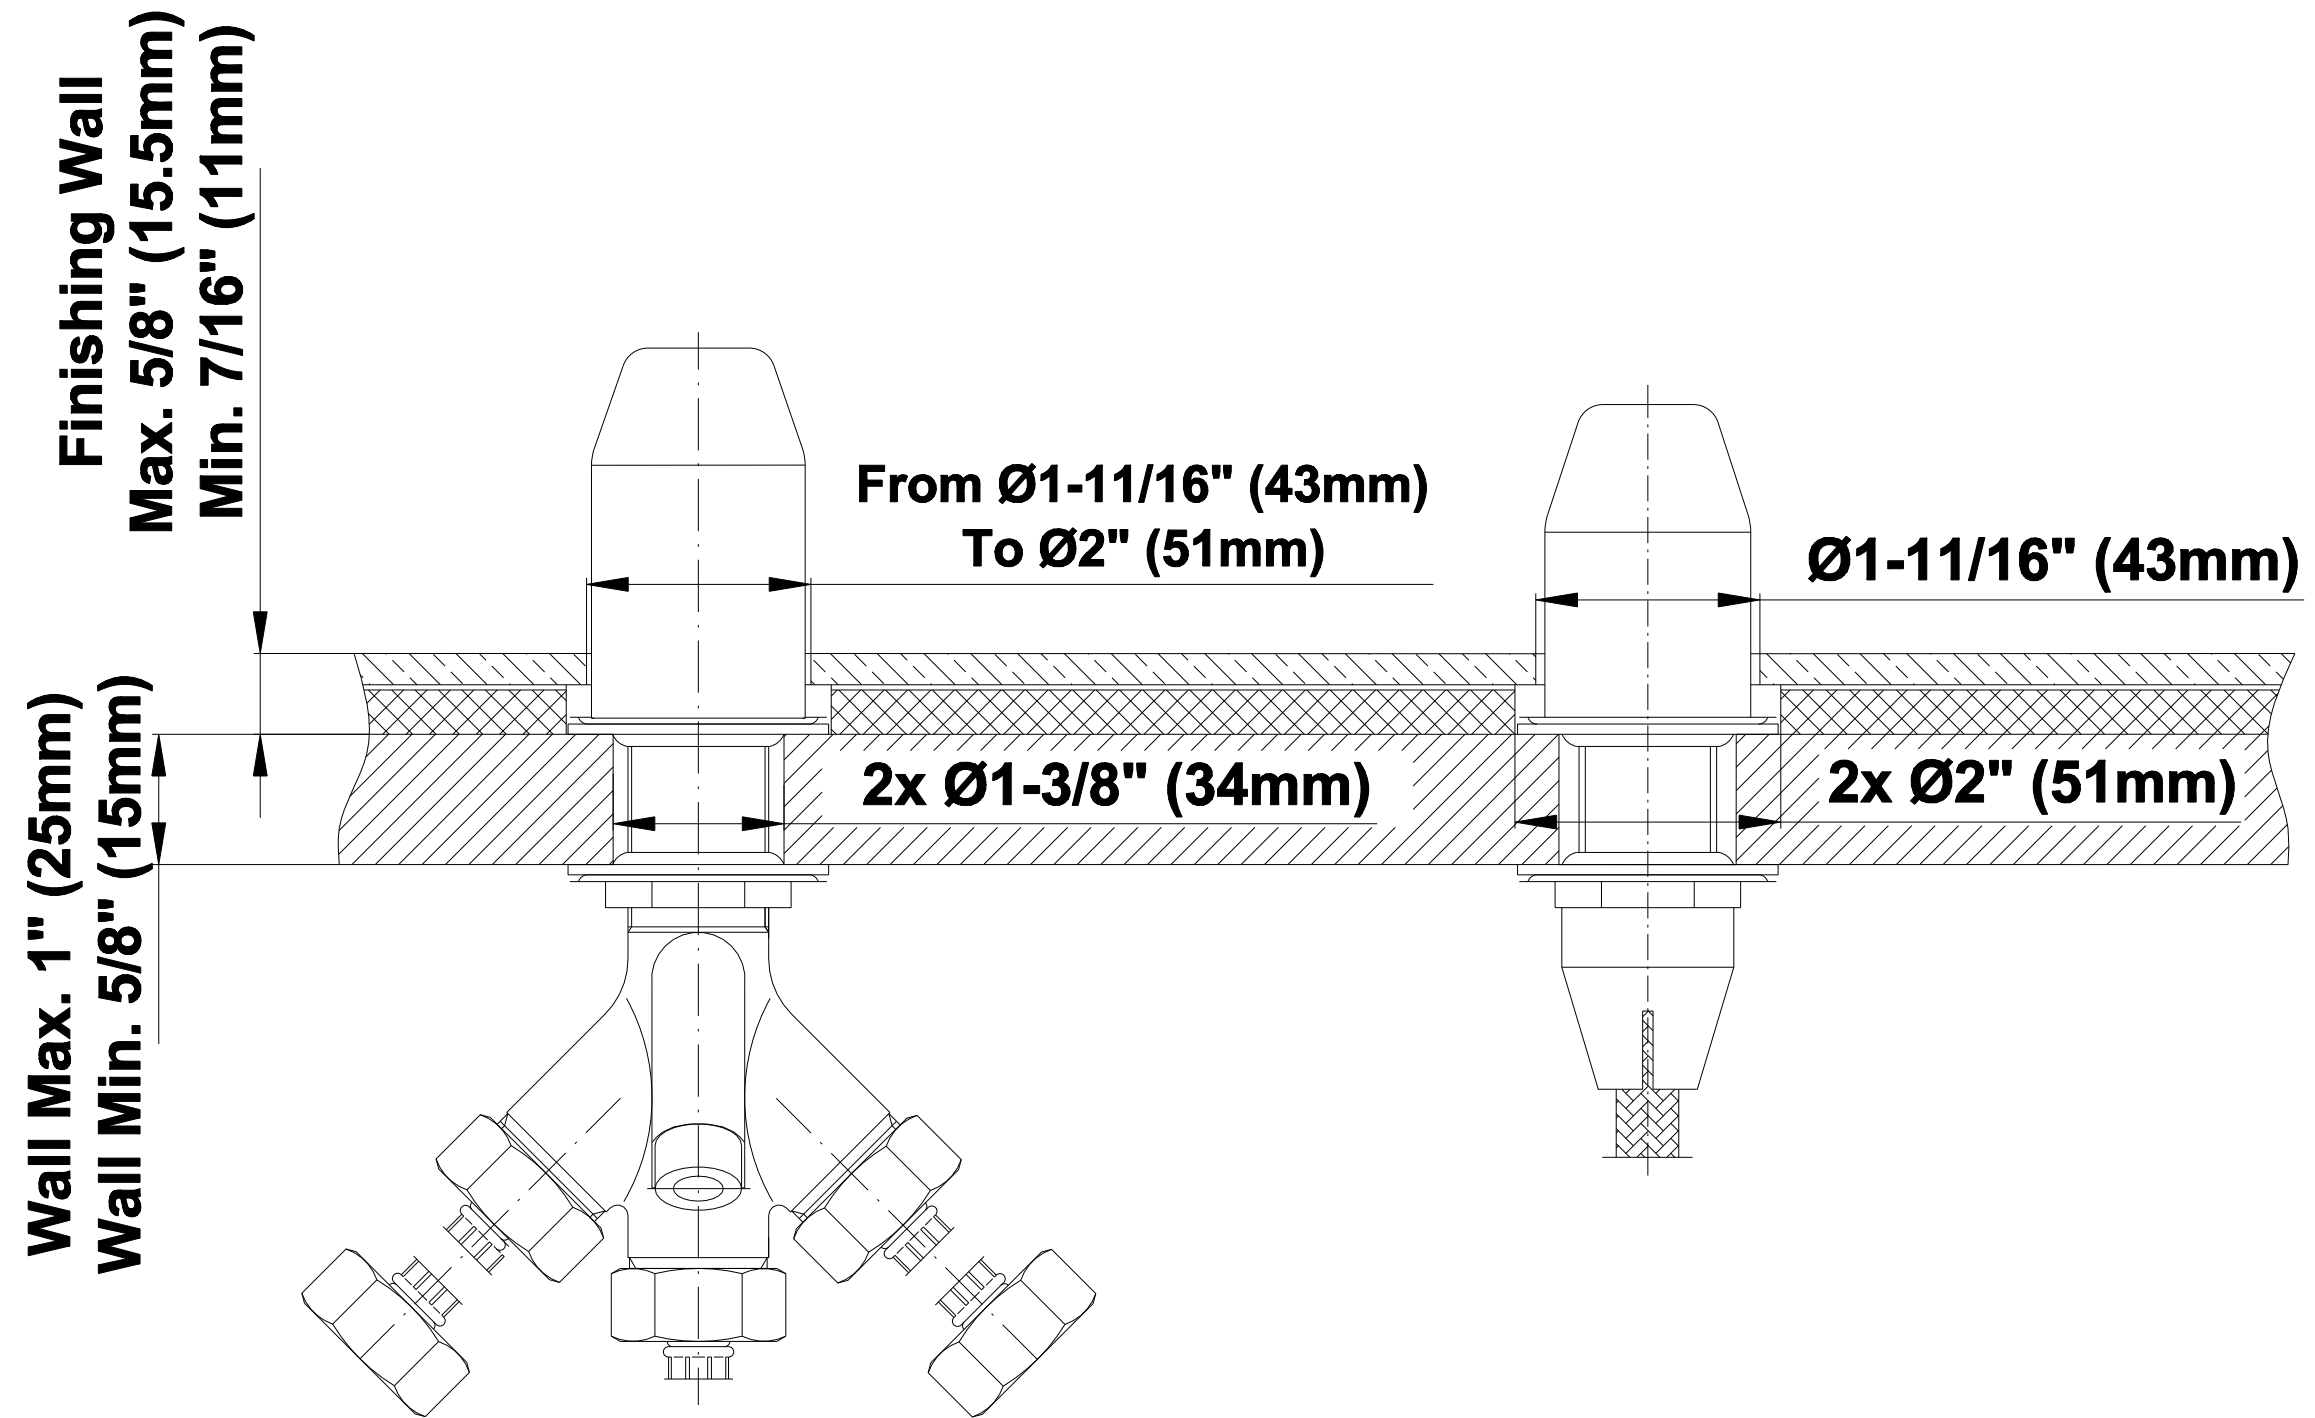

BATHROOM
Bali Deck-Mounted Handshower &
Diverter Set
G-2155

GRAFF®

Information

- 1 1/3" hole cutout (x2)
- Matches G-2150-LM20B Roman Tub Set

G-2155

Bali Collection

Deck-Mounted Handshower & Diverter Set (Rough and Trim)

Polished
Nickel

Stainless Steel®
(Satin Nickel)

Vintage
Brushed Brass

Rough diverter G-1055

BATHROOM
Bali Deck-Mounted Handshower &
Diverter Set
G-2155

GRAFF®

Information

- 1 1/3" hole cutout (x2)
- Matches G-2150-LM20B Roman Tub Set

G-2155

Bali Collection

Deck-Mounted Handshower & Diverter Set (Rough and Trim)

GRAFF[®]
CUTTING EDGE DESIGN

Product Features

- Matches G-2150-LM20B Roman Tub Set
- 1-1/3" hole cutouts (x2)

Available Finishes