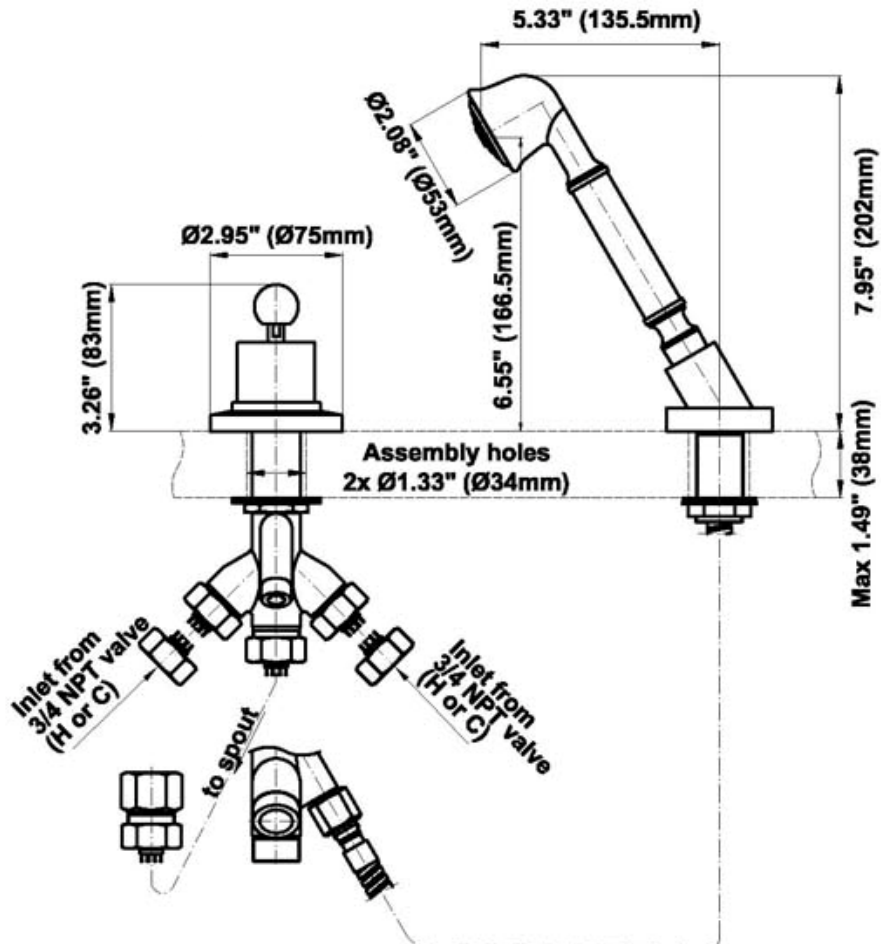

The measurements shown are for reference only. Products and specifications shown are subject to change without notice. Revised 11/2012.

www.graff-faucets.com | phone: 800-954-4723