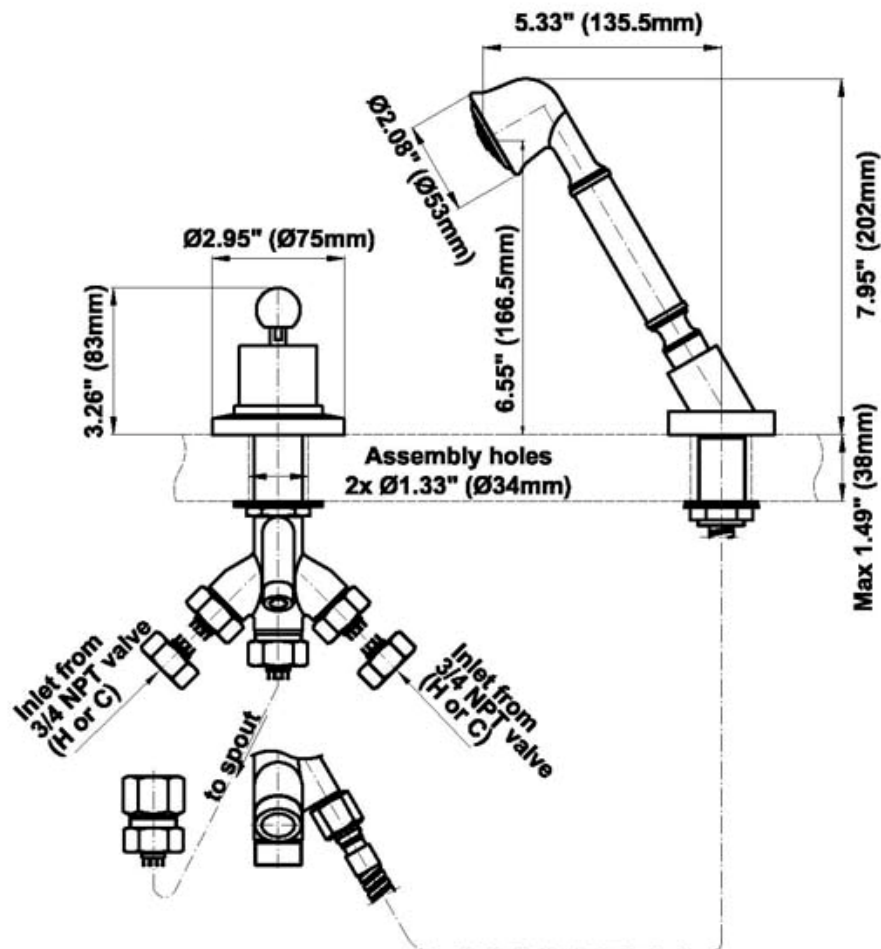

The measurements shown are for reference only. Products and specifications shown are subject to change without notice. Revised 11/2012.

www.graff-faucets.com | phone: 800-954-4723