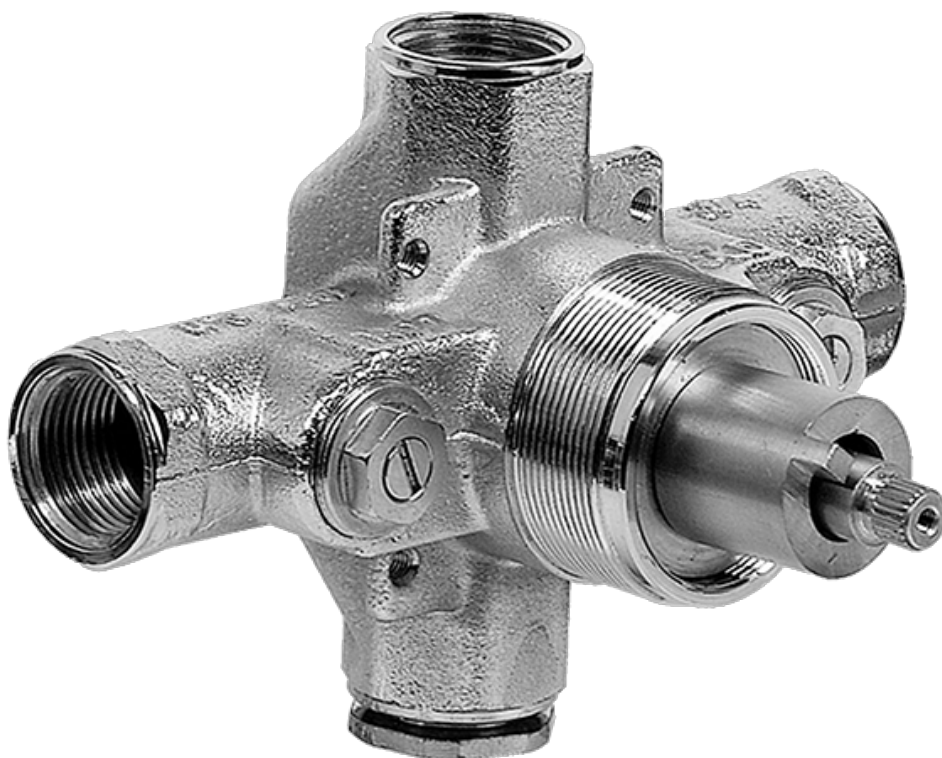

SHOWER
Full Square Thermostatic Shower
System
GH1.123A-C14S

GRAFF®

Information

- 3/4" thermostatic valve and trim
- G-8226 dual-function showerhead, with rainfall & cascade settings, features 100 no-clog, easy-clean spray nozzles
- Swivel body sprays (3 pieces)
- Handshower set w/wall bracket
- Stop/volume control valves and trim (4 pieces)
- 3/4" thermostatic rough valve flow rate ~18 gpm @ 60 psi
- Flow Rates: rainfall ≤ 2.0 max gpm, cascade ≤ 2.0 max gpm, handshower ≤ 1.5 max gpm

SHOWER
Rough
G-8005

GRAFF[®]

Information

- 18.4 gpm @ 60 psi
- 3/4" universal inlets/outlets with female threads
- Built-in service stops
- Complete serviceability from front of all units
- Supplied with protective plastic cover
- Thermostatic valve uses a paraffin wax cartridge

Finishes

Polished
Chrome

SHOWER
Sade/Targa/Luna SOLID Trim Plate
w/Handle
G-8041-C14S-T

GRAFF®

Information

- Single metal handle
- Decorative trim plate
- Use with G-8000 or G-8005 thermostatic rough valve
- To complete package, you must order rough valve

Polished
Chrome

SHOWER
Targa, Sade, & Luna SOLID Trim
Plate w/Handle
G-8095-C14S-T

GRAFF®

Information

- Single metal handle
- Decorative trim plate
- Use with G-8070 or G-8075 thermostatic stop/volume control rough valve
- To complete package, you must order rough valve