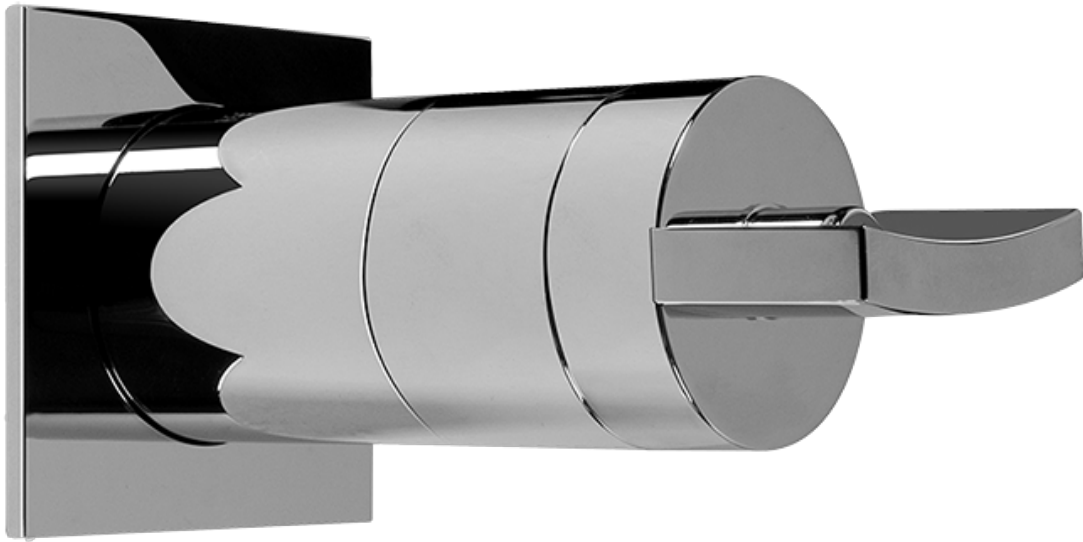

Finishes

Polished
Chrome

SHOWER
Sade/Targa/Luna SOLID Trim Plate
w/Handle
G-8041-C14S-T

GRAFF®

Information

- Single metal handle
- Decorative trim plate
- Use with G-8000 or G-8005 thermostatic rough valve
- To complete package, you must order rough valve

Finishes

Polished
Chrome

G-8041

SHOWER
Rough
G-8075

GRAFF®

Information

- 3/4" universal inlets/outlets with female threads
- Supplied with protective plastic cover

Finishes

Polished
Chrome

SHOWER
Targa, Sade, & Luna SOLID Trim
Plate w/Handle
G-8095-C14S-T

GRAFF®

Information

- Single metal handle
- Decorative trim plate
- Use with G-8070 or G-8075 thermostatic stop/volume control rough valve
- To complete package, you must order rough valve

Finishes

Polished
Chrome

G-8095

SHOWER
Aqua-Sense Dual Function Water
Feature
G-8226

GRAFF[®]

Information

- Stainless Steel
- Wall-mounted installation
- Rainfall and cascade functions
- Functions may be used separately or simultaneously
- Rainfall flow rate ≤ 1.8 max gpm
- Cascade flow rate ≤ 1.8 max gpm
- 100 no-clog, easy-clean rubber water nozzles
- CALGreen