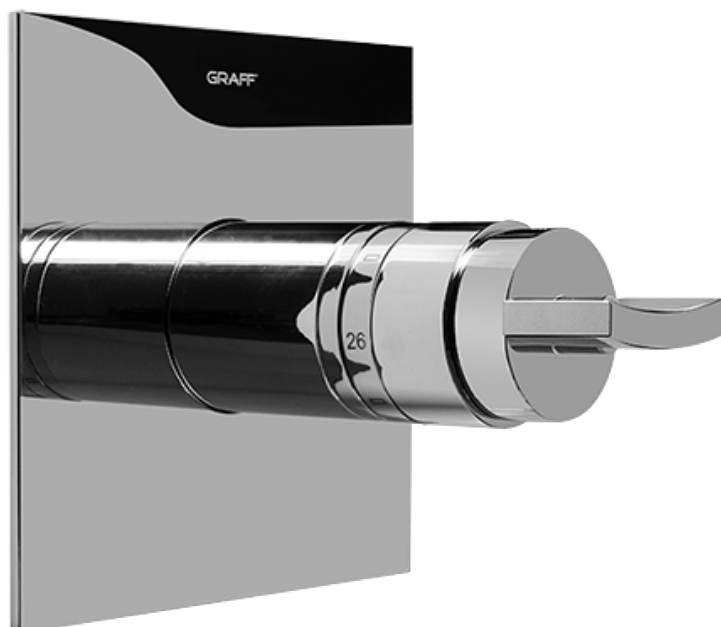

SHOWER
Full Square Thermostatic Shower
System
GH1.123A-C14S

GRAFF®

Information

- 3/4" thermostatic valve and trim
- G-8226 dual-function showerhead, with rainfall & cascade settings, features 100 no-clog, easy-clean spray nozzles
- Swivel body sprays (3 pieces)
- Handshower set w/wall bracket
- Stop/volume control valves and trim (4 pieces)
- 3/4" thermostatic rough valve flow rate ~18 gpm @ 60 psi
- Flow Rates: rainfall ≤ 2.0 max gpm, cascade ≤ 2.0 max gpm, handshower ≤ 1.5 max gpm

SHOWER
Rough
G-8005

GRAFF[®]

Information

- 18.4 gpm @ 60 psi
- 3/4" universal inlets/outlets with female threads
- Built-in service stops
- Complete serviceability from front of all units
- Supplied with protective plastic cover
- Thermostatic valve uses a paraffin wax cartridge

Finishes

Polished
Chrome

SHOWER
Sade/Targa/Luna SOLID Trim Plate
w/Handle
G-8041-C14S-T

GRAFF®

Information

- Single metal handle
- Decorative trim plate
- Use with G-8000 or G-8005 thermostatic rough valve
- To complete package, you must order rough valve

Polished
Chrome

SHOWER
Targa, Sade, & Luna SOLID Trim
Plate w/Handle
G-8095-C14S-T

GRAFF®

Information

- Single metal handle
- Decorative trim plate
- Use with G-8070 or G-8075 thermostatic stop/volume control rough valve
- To complete package, you must order rough valve