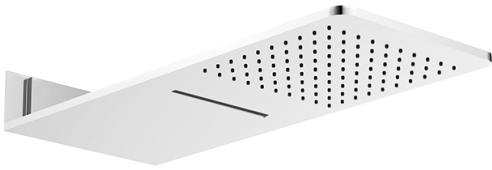

Finishes

Polished
Chrome

SHOWER
Sade/Targa/Luna SOLID Trim Plate
w/Handle
G-8041-C14S-T

GRAFF®

Information

- Single metal handle
- Decorative trim plate
- Use with G-8000 or G-8005 thermostatic rough valve
- To complete package, you must order rough valve

Polished
Chrome

SHOWER
Targa, Sade, & Luna SOLID Trim
Plate w/Handle
G-8095-C14S-T

GRAFF®

Information

- Single metal handle
- Decorative trim plate
- Use with G-8070 or G-8075 thermostatic stop/volume control rough valve
- To complete package, you must order rough valve

Finishes

Polished
Chrome

G-8095

SHOWER
Aqua-Sense Dual Function Water
Feature
G-8226

GRAFF[®]

Information

- Stainless Steel
- Wall-mounted installation
- Rainfall and cascade functions
- Functions may be used separately or simultaneously
- Rainfall flow rate ≤ 1.8 max gpm
- Cascade flow rate ≤ 1.8 max gpm
- 100 no-clog, easy-clean rubber water nozzles
- CALGreen

Finishes

Polished
Chrome

G-8226

Aqua-Sense Collection
Dual-Function Water Feature

Product Features

- Stainless steel
- Wall-mounted installation
- Rainfall and cascade functions
- Functions may be used separately or simultaneously
- Rainfall flow rate ≤ 1.8 max gpm
- Cascade flow rate ≤ 1.8 max gpm
- 100 no-clog, easy-clean rubber water nozzles