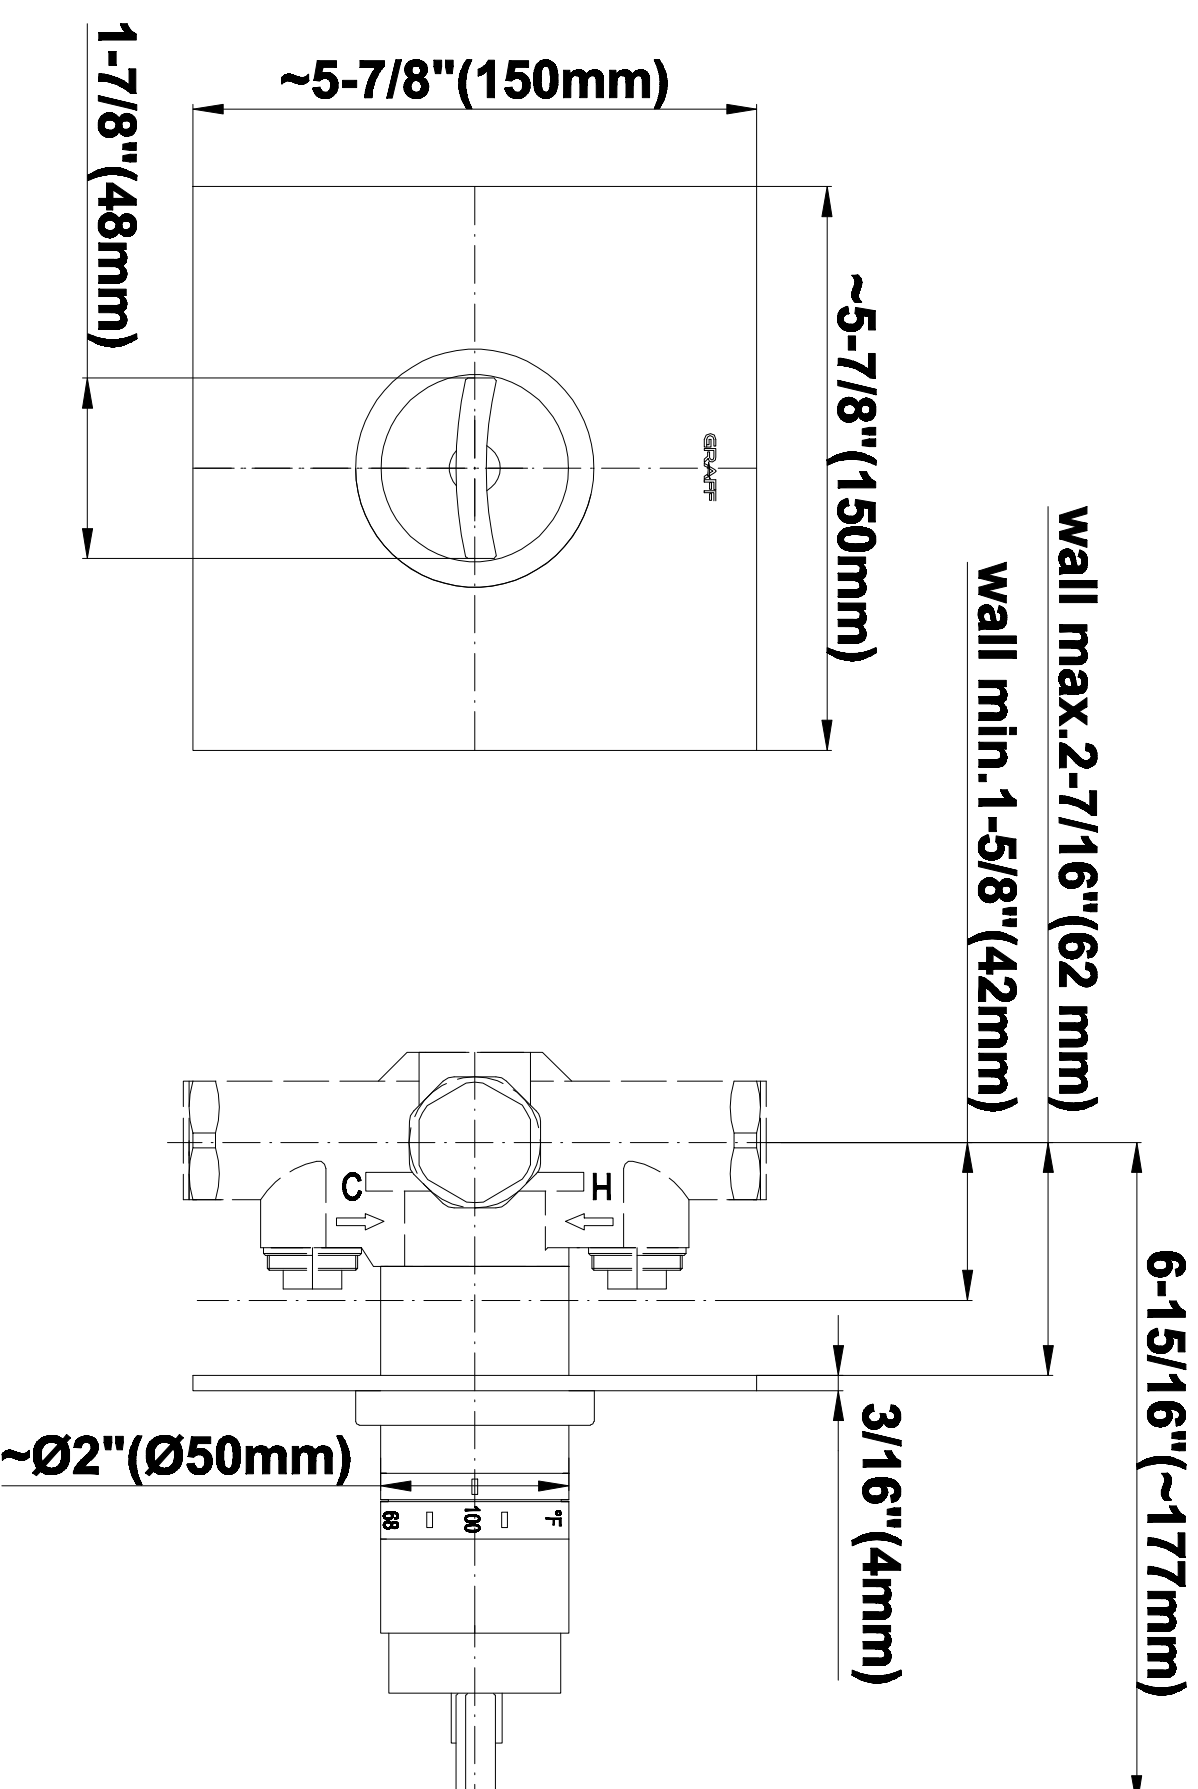

SHOWER
Full Square Thermostatic Shower
System
GH1.123A-C14S

GRAFF®

Information

- 3/4" thermostatic valve and trim
- G-8226 dual-function showerhead, with rainfall & cascade settings, features 100 no-clog, easy-clean spray nozzles
- Swivel body sprays (3 pieces)
- Handshower set w/wall bracket
- Stop/volume control valves and trim (4 pieces)
- 3/4" thermostatic rough valve flow rate ~18 gpm @ 60 psi
- Flow Rates: rainfall ≤ 2.0 max gpm, cascade ≤ 2.0 max gpm, handshower ≤ 1.5 max gpm

SHOWER
Rough
G-8005

GRAFF[®]

Information

- 18.4 gpm @ 60 psi
- 3/4" universal inlets/outlets with female threads
- Built-in service stops
- Complete serviceability from front of all units
- Supplied with protective plastic cover
- Thermostatic valve uses a paraffin wax cartridge

Finishes

Polished
Chrome

SHOWER
Sade/Targa/Luna SOLID Trim Plate
w/Handle
G-8041-C14S-T

GRAFF®

Information

- Single metal handle
- Decorative trim plate
- Use with G-8000 or G-8005 thermostatic rough valve
- To complete package, you must order rough valve

Finishes

Polished
Chrome

G-8041

SHOWER
Rough
G-8075

GRAFF®

Information

- 3/4" universal inlets/outlets with female threads
- Supplied with protective plastic cover

Finishes