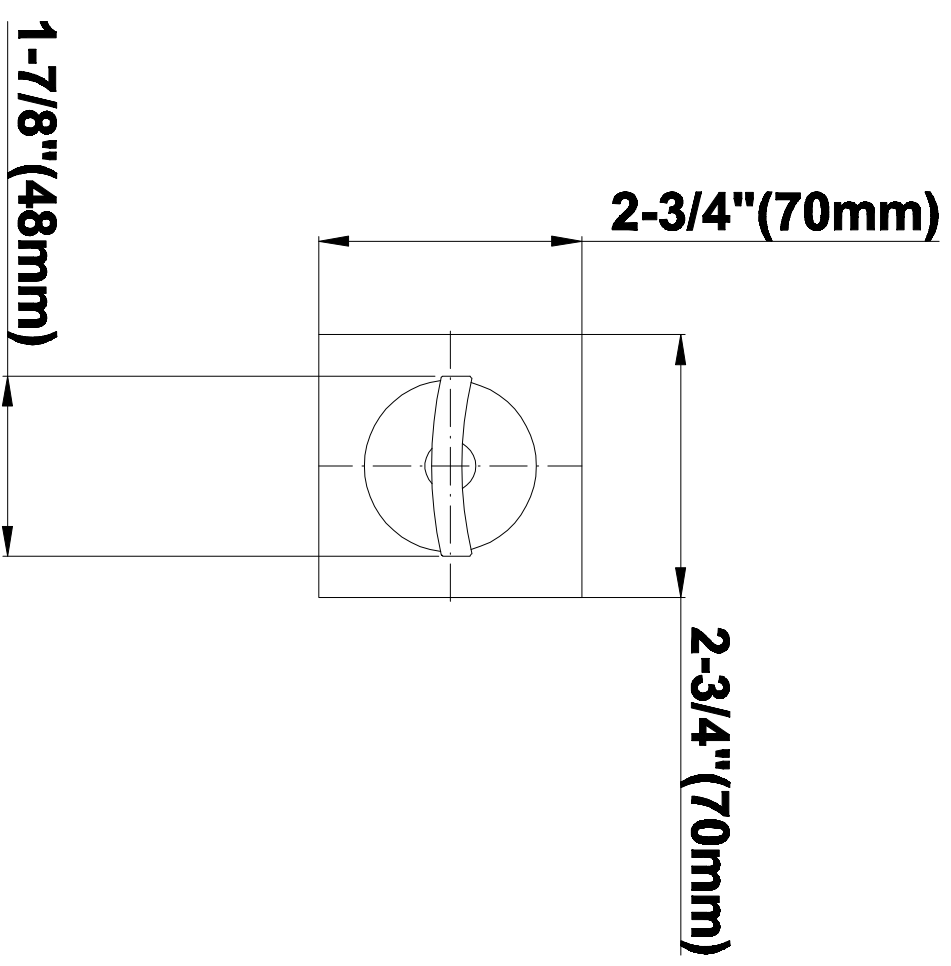

SHOWER
Full Square Thermostatic Shower
System
GH1.123A-C14S

GRAFF®

Information

- 3/4" thermostatic valve and trim
- G-8226 dual-function showerhead, with rainfall & cascade settings, features 100 no-clog, easy-clean spray nozzles
- Swivel body sprays (3 pieces)
- Handshower set w/wall bracket
- Stop/volume control valves and trim (4 pieces)
- 3/4" thermostatic rough valve flow rate ~18 gpm @ 60 psi
- Flow Rates: rainfall ≤ 2.0 max gpm, cascade ≤ 2.0 max gpm, handshower ≤ 1.5 max gpm

SHOWER
Rough
G-8005

GRAFF[®]

Information

- 18.4 gpm @ 60 psi
- 3/4" universal inlets/outlets with female threads
- Built-in service stops
- Complete serviceability from front of all units
- Supplied with protective plastic cover
- Thermostatic valve uses a paraffin wax cartridge

Polished
Chrome

SHOWER
Targa, Sade, & Luna SOLID Trim
Plate w/Handle
G-8095-C14S-T

GRAFF®

Information

- Single metal handle
- Decorative trim plate
- Use with G-8070 or G-8075 thermostatic stop/volume control rough valve
- To complete package, you must order rough valve

Finishes

Polished
Chrome

G-8095

SHOWER
Aqua-Sense Dual Function Water
Feature
G-8226

GRAFF[®]

Information

- Stainless Steel
- Wall-mounted installation
- Rainfall and cascade functions
- Functions may be used separately or simultaneously
- Rainfall flow rate ≤ 1.8 max gpm
- Cascade flow rate ≤ 1.8 max gpm
- 100 no-clog, easy-clean rubber water nozzles
- CALGreen