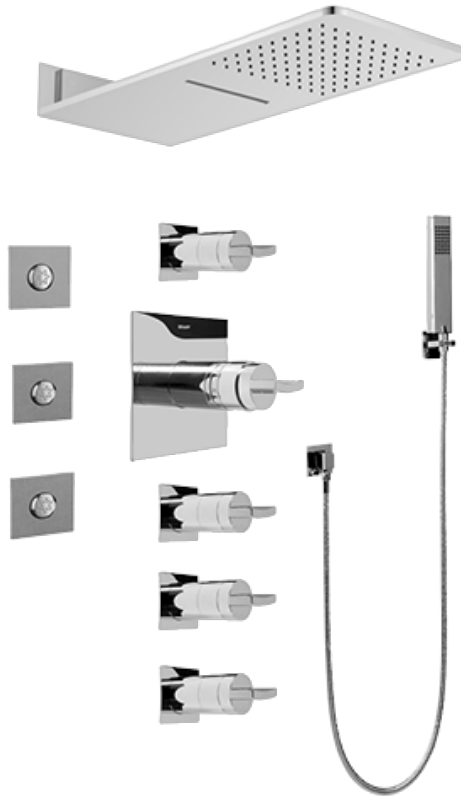

SHOWER
Full Square Thermostatic Shower
System
GH1.123A-C14S

GRAFF®

Information

- 3/4" thermostatic valve and trim
- G-8226 dual-function showerhead, with rainfall & cascade settings, features 100 no-clog, easy-clean spray nozzles
- Swivel body sprays (3 pieces)
- Handshower set w/wall bracket
- Stop/volume control valves and trim (4 pieces)
- 3/4" thermostatic rough valve flow rate ~18 gpm @ 60 psi
- Flow Rates: rainfall ≤ 2.0 max gpm, cascade ≤ 2.0 max gpm, handshower ≤ 1.5 max gpm

SHOWER
Rough
G-8005

GRAFF[®]

Information

- 18.4 gpm @ 60 psi
- 3/4" universal inlets/outlets with female threads
- Built-in service stops
- Complete serviceability from front of all units
- Supplied with protective plastic cover
- Thermostatic valve uses a paraffin wax cartridge

Finishes

Polished
Chrome

SHOWER
Sade/Targa/Luna SOLID Trim Plate
w/Handle
G-8041-C14S-T

GRAFF®

Information

- Single metal handle
- Decorative trim plate
- Use with G-8000 or G-8005 thermostatic rough valve
- To complete package, you must order rough valve

Finishes

Polished
Chrome

G-8497

Shower Components

Contemporary Flush-Mount Body Spray with Solid Brass Swivel Head

Product Features

- 12 no-clog, easy-clean silicone jets
- Metal ball-joint allows for 18° angle adjustment of body spray
- Brass wall escutcheon and Flush-mounted trim
- 1/2" NPT female thread inlet
- Body spray flow rate ≤ 1.5 max gpm