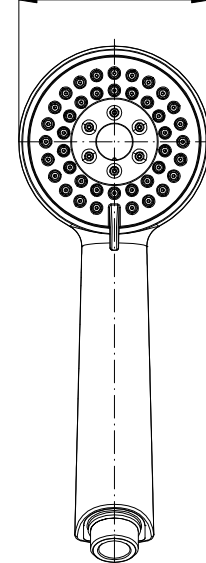

SHOWER
Luna Thermostatic Shower Set w/
Body Sprays & Handshower
(Rough & Trim)
GF1.130A-LM40S

GRAFF®

Information

- Thermostatic Showerhead Flow Rate 2.1 gpm @ 60 psi
- Handshower Flow Rate 1.5 gpm @ 60 psi
- Body Spray Flow Rate 2.5 gpm @ 60 psi
- Contemporary Square Showerhead w/Body Sprays and Handshower Flow Rate 10.2 gpm @ 60 psi

SHOWER
Rough
G-8005

GRAFF®

Information

- 18.4 gpm @ 60 psi
- 3/4" universal inlets/outlets with female threads
- Built-in service stops
- Complete serviceability from front of all units
- Supplied with protective plastic cover
- Thermostatic valve uses a paraffin wax cartridge

Finishes

Polished
Chrome

Steelnox®
(Satin Nickel)

G-8041

SHOWER
Rough
G-8075

GRAFF®

Information

- 3/4" universal inlets/outlets with female threads
- Supplied with protective plastic cover

Available Finishes

- Polished Chrome G-8664-PC
- Steelnox® G-8664-SN

Warranty

- Limited lifetime warranty

For complete warranty information go to <http://www.graff-faucets.com/en/info/faqs>

Ø3-5/15" (Ø84mm)