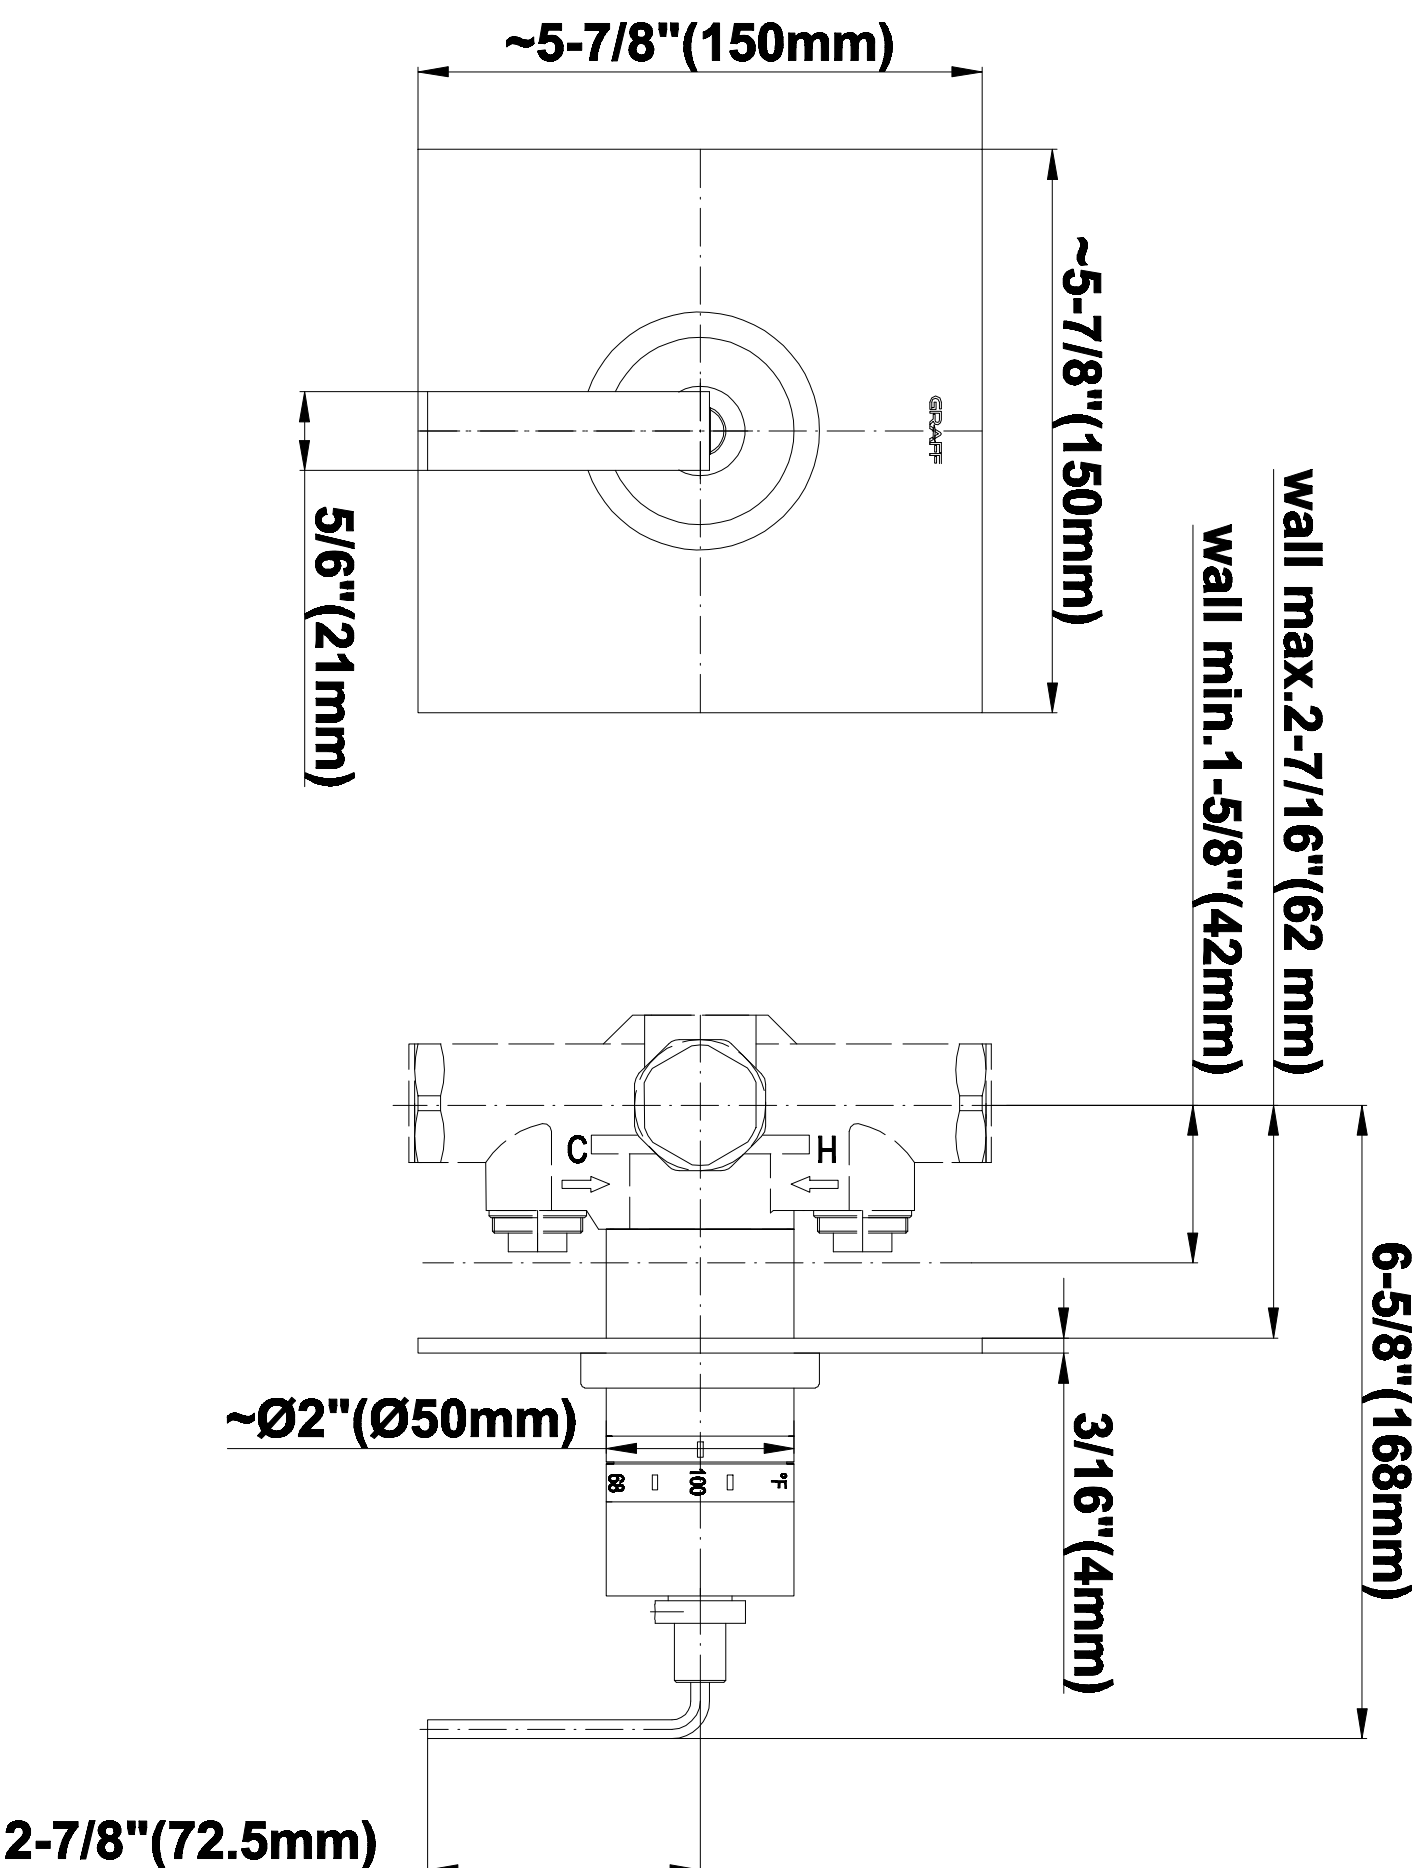

SHOWER
Luna Thermostatic Shower Set w/
Body Sprays & Handshower
(Rough & Trim)
GF1.130A-LM40S

GRAFF®

Information

- Thermostatic Showerhead Flow Rate 2.1 gpm @ 60 psi
- Handshower Flow Rate 1.5 gpm @ 60 psi
- Body Spray Flow Rate 2.5 gpm @ 60 psi
- Contemporary Square Showerhead w/Body Sprays and Handshower Flow Rate 10.2 gpm @ 60 psi

SHOWER
Rough
G-8005

GRAFF®

Information

- 18.4 gpm @ 60 psi
- 3/4" universal inlets/outlets with female threads
- Built-in service stops
- Complete serviceability from front of all units
- Supplied with protective plastic cover
- Thermostatic valve uses a paraffin wax cartridge

Finishes

Polished
Chrome

Steelnox®
(Satin Nickel)

G-8041

SHOWER
Rough
G-8075

GRAFF®

Information

- 3/4" universal inlets/outlets with female threads
- Supplied with protective plastic cover

Finishes

Polished
Chrome

SteeInox®
(Satin Nickel)

SHOWER
Immersion SOLID Trim Plate
w/Handle
G-8095-LM40S-T

GRAFF®

Information

- Single metal handle
- Decorative trim plate
- Use with G-8070 or G-8075 thermostatic stop/volume control rough valve
- To complete package, you must order rough valve
- ADA