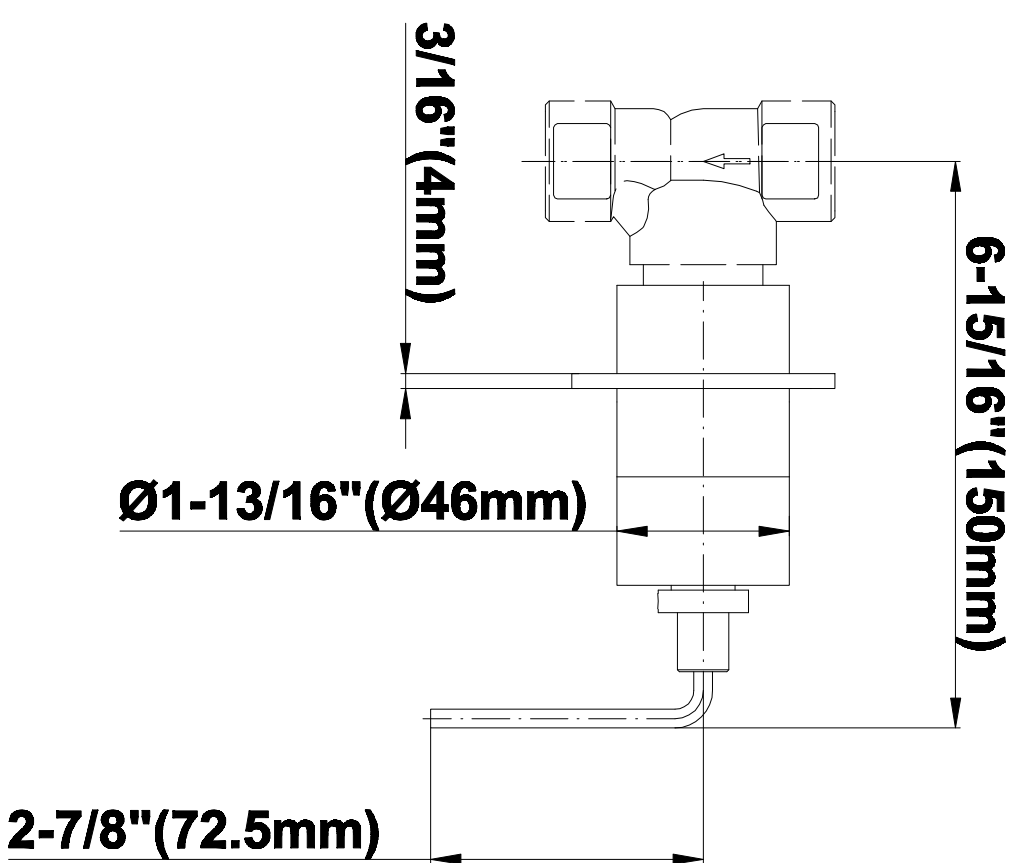

SHOWER
Rough
G-8005

GRAFF®

Information

- 18.4 gpm @ 60 psi
- 3/4" universal inlets/outlets with female threads
- Built-in service stops
- Complete serviceability from front of all units
- Supplied with protective plastic cover
- Thermostatic valve uses a paraffin wax cartridge

Finishes

Polished
Chrome

SteeInox®
(Satin Nickel)

SHOWER
Immersion SOLID Trim Plate
w/Handle
G-8095-LM40S-T

GRAFF®

Information

- Single metal handle
- Decorative trim plate
- Use with G-8070 or G-8075 thermostatic stop/volume control rough valve
- To complete package, you must order rough valve
- ADA

Finishes

Polished
Chrome

Steelnox®
(Satin Nickel)

G-8095

SHOWER
Square Flush Mount Body Spray
w/ Solid Brass Swivel Head
G-8497

GRAFF®

Information

- 12 no-clog, easy-clean silicon jets
- Metal ball-joint allows for 18° angle adjustment of body spray
- Brass wall escutcheon and flush-mounted trim
- 1/2" NPT female thread inlet
- Body spray flow rate \leq 1.5 max gpm

Finishes

Polished
Chrome

Steelnox®
(Satin Nickel)

G-8497

Shower Components

Contemporary Flush-Mount Body Spray with Solid Brass Swivel Head

Product Features

- 12 no-clog, easy-clean silicone jets
- Metal ball-joint allows for 18° angle adjustment of body spray
- Brass wall escutcheon and Flush-mounted trim
- 1/2" NPT female thread inlet
- Body spray flow rate ≤ 1.5 max gpm