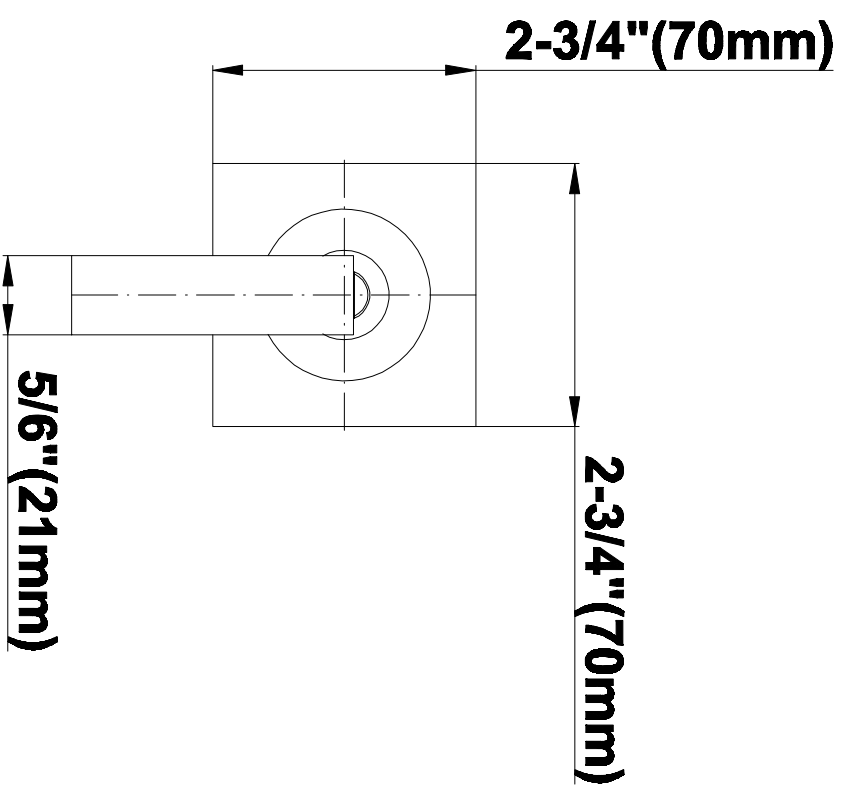

SHOWER
Luna Thermostatic Shower Set w/
Body Sprays & Handshower
(Rough & Trim)
GF1.130A-LM40S

GRAFF®

Information

- Thermostatic Showerhead Flow Rate 2.1 gpm @ 60 psi
- Handshower Flow Rate 1.5 gpm @ 60 psi
- Body Spray Flow Rate 2.5 gpm @ 60 psi
- Contemporary Square Showerhead w/Body Sprays and Handshower Flow Rate 10.2 gpm @ 60 psi

Finishes

Polished
Chrome

SteeInox®
(Satin Nickel)

SHOWER
Immersion SOLID Trim Plate
w/Handle
G-8095-LM40S-T

GRAFF®

Information

- Single metal handle
- Decorative trim plate
- Use with G-8070 or G-8075 thermostatic stop/volume control rough valve
- To complete package, you must order rough valve
- ADA

Finishes

Polished
Chrome

Steelnox®
(Satin Nickel)

G-8095

SHOWER
Square Flush Mount Body Spray
w/ Solid Brass Swivel Head
G-8497

GRAFF®

Information

- 12 no-clog, easy-clean silicon jets
- Metal ball-joint allows for 18° angle adjustment of body spray
- Brass wall escutcheon and flush-mounted trim
- 1/2" NPT female thread inlet
- Body spray flow rate \leq 1.5 max gpm

Finishes

Polished
Chrome

Steelnox®
(Satin Nickel)

G-8497

Shower Components

Contemporary Flush-Mount Body Spray with Solid Brass Swivel Head

Product Features

- 12 no-clog, easy-clean silicone jets
- Metal ball-joint allows for 18° angle adjustment of body spray
- Brass wall escutcheon and Flush-mounted trim
- 1/2" NPT female thread inlet
- Body spray flow rate ≤ 1.5 max gpm