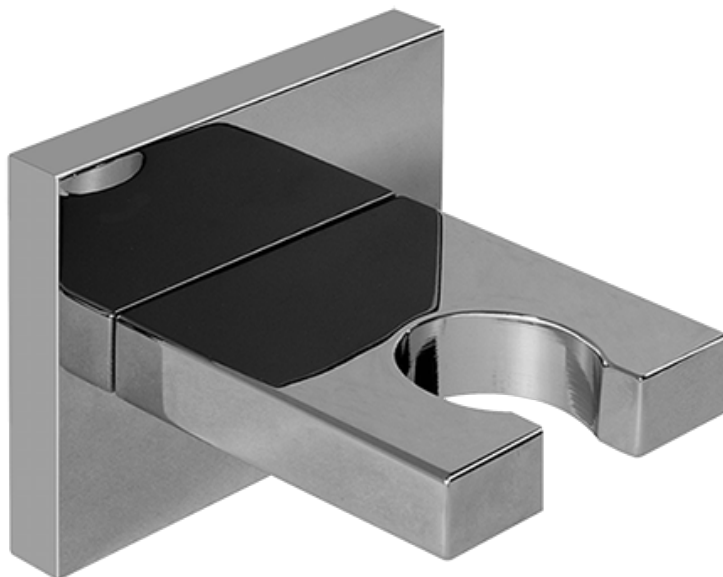

SHOWER
Square Thermostatic Ski Shower
Set w/Handshowers (Rough &
Trim)
GE2.030A-C9S

GRAFF®

Information

- 3/4" Thermostatic Valve
- Showerhead with no-clog, easy-clean spray nozzles
- Handshower Set w/Wall Bracket and Multi-function Handshower
- Optional Extension Kit Available
- Flow Rates: showerhead ≤ 2.5 max gpm, handshower ≤ 1.5 max gpm

SHOWER
59" Shower Hose
G-8605

GRAFF®

Information

- Brass spiral flexible hose with conical nut

Finishes

Polished
Chrome

Steelnox®
(Satin Nickel)

Product Features

* Special order finish- call for availability

SHOWER
Contemporary Square Wall
Bracket for Handshower
G-8632

GRAFF®

Information

- Solid brass construction

Finishes

Polished
Chrome

Steelnox®
(Satin Nickel)

G-8632

Contemporary Square Wall Bracket for Handshower

Product Features

- Solid brass construction

Available Finishes

- Polished Chrome
G-8632-PC
- Steelnox[®]
G-8632-SN

Warranty

- Limited lifetime warranty