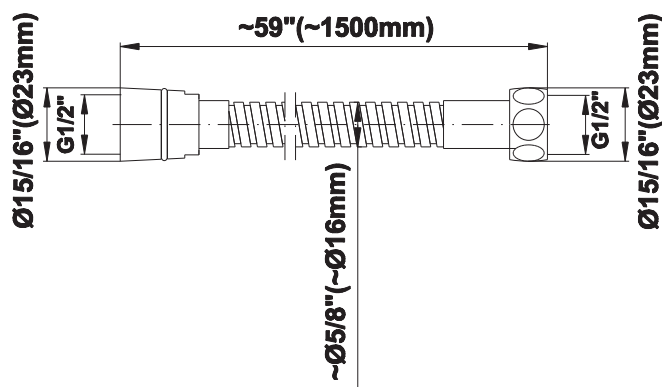

SHOWER
Square Thermostatic Ski Shower
Set w/Handshowers (Rough &
Trim)
GE2.030A-C9S

GRAFF®

Information

- 3/4" Thermostatic Valve
- Showerhead with no-clog, easy-clean spray nozzles
- Handshower Set w/Wall Bracket and Multi-function Handshower
- Optional Extension Kit Available
- Flow Rates: showerhead ≤ 2.5 max gpm, handshower ≤ 1.5 max gpm

SHOWER
59" Shower Hose
G-8605

GRAFF®

Information

- Brass spiral flexible hose with conical nut

Finishes

Polished
Chrome

Steelnox®
(Satin Nickel)

Product Features

* Special order finish- call for availability

SHOWER
Contemporary Square Wall
Bracket for Handshower
G-8632

GRAFF®

Information

- Solid brass construction

Finishes

Polished
Chrome

Steelnox®
(Satin Nickel)

G-8632

Contemporary Square Wall Bracket for Handshower

Product Features

- Solid brass construction

Available Finishes

- Polished Chrome
G-8632-PC
- Steelnox[®]
G-8632-SN

Warranty

- Limited lifetime warranty