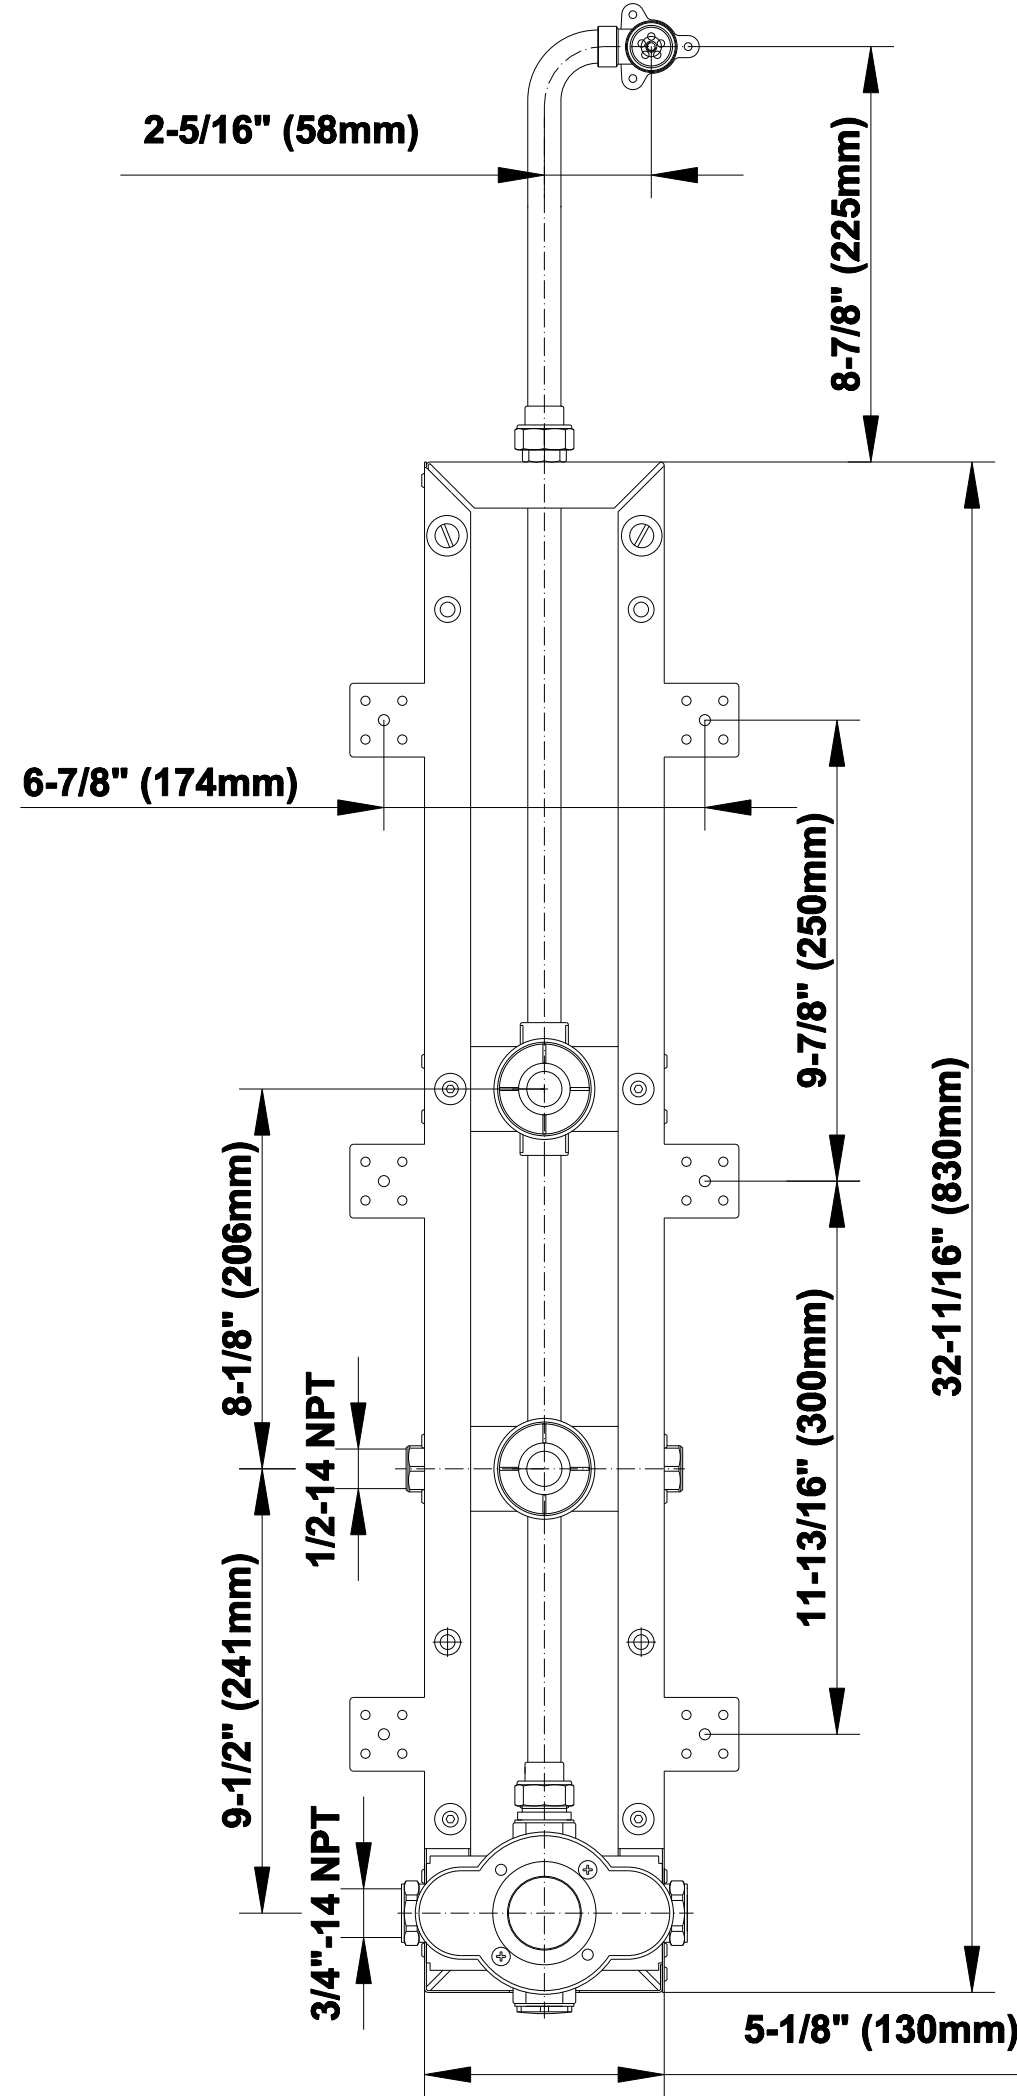

SHOWER
Square Thermostatic Ski Shower
Set w/Handshowers (Rough &
Trim)
GE2.030A-C9S

GRAFF®

Information

- 3/4" Thermostatic Valve
- Showerhead with no-clog, easy-clean spray nozzles
- Handshower Set w/Wall Bracket and Multi-function Handshower
- Optional Extension Kit Available
- Flow Rates: showerhead ≤ 2.5 max gpm, handshower ≤ 1.5 max gpm

SHOWER
59" Shower Hose
G-8605

GRAFF®

Information

- Brass spiral flexible hose with conical nut

Finishes

Polished
Chrome

Steelnox®
(Satin Nickel)

Product Features

GRAFF®

Information

- Complete rough box includes 1 thermostatic and 2 Stop/Volume Control Valves

Finishes

Polished
Chrome

Steelnox®
(Satin Nickel)

Complete Rough Box G-8805

SHOWER
Shower Panel and Handles
G-8850-C9S-T