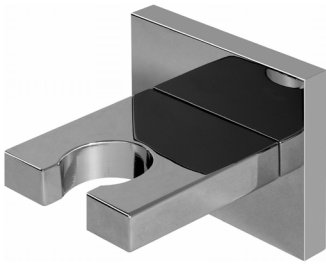

SHOWER
Square Thermostatic Ski Shower
Set w/Handshowers (Rough &
Trim)
GE2.030A-C9S

GRAFF®

Information

- 3/4" Thermostatic Valve
- Showerhead with no-clog, easy-clean spray nozzles
- Handshower Set w/Wall Bracket and Multi-function Handshower
- Optional Extension Kit Available
- Flow Rates: showerhead ≤ 2.5 max gpm, handshower ≤ 1.5 max gpm

SHOWER
59" Shower Hose
G-8605

GRAFF®

Information

- Brass spiral flexible hose with conical nut

Finishes

Polished
Chrome

Steelnox®
(Satin Nickel)

Product Features

* Special order finish- call for availability

SHOWER
Contemporary Square Wall
Bracket for Handshower
G-8632

GRAFF®

Information

- Solid brass construction

Finishes

Polished
Chrome

Steelnox®
(Satin Nickel)

G-8632

Contemporary Square Wall Bracket for Handshower

Product Features

- Solid brass construction

Available Finishes

- Polished Chrome
G-8632-PC
- Steelnox[®]
G-8632-SN

Warranty

- Limited lifetime warranty