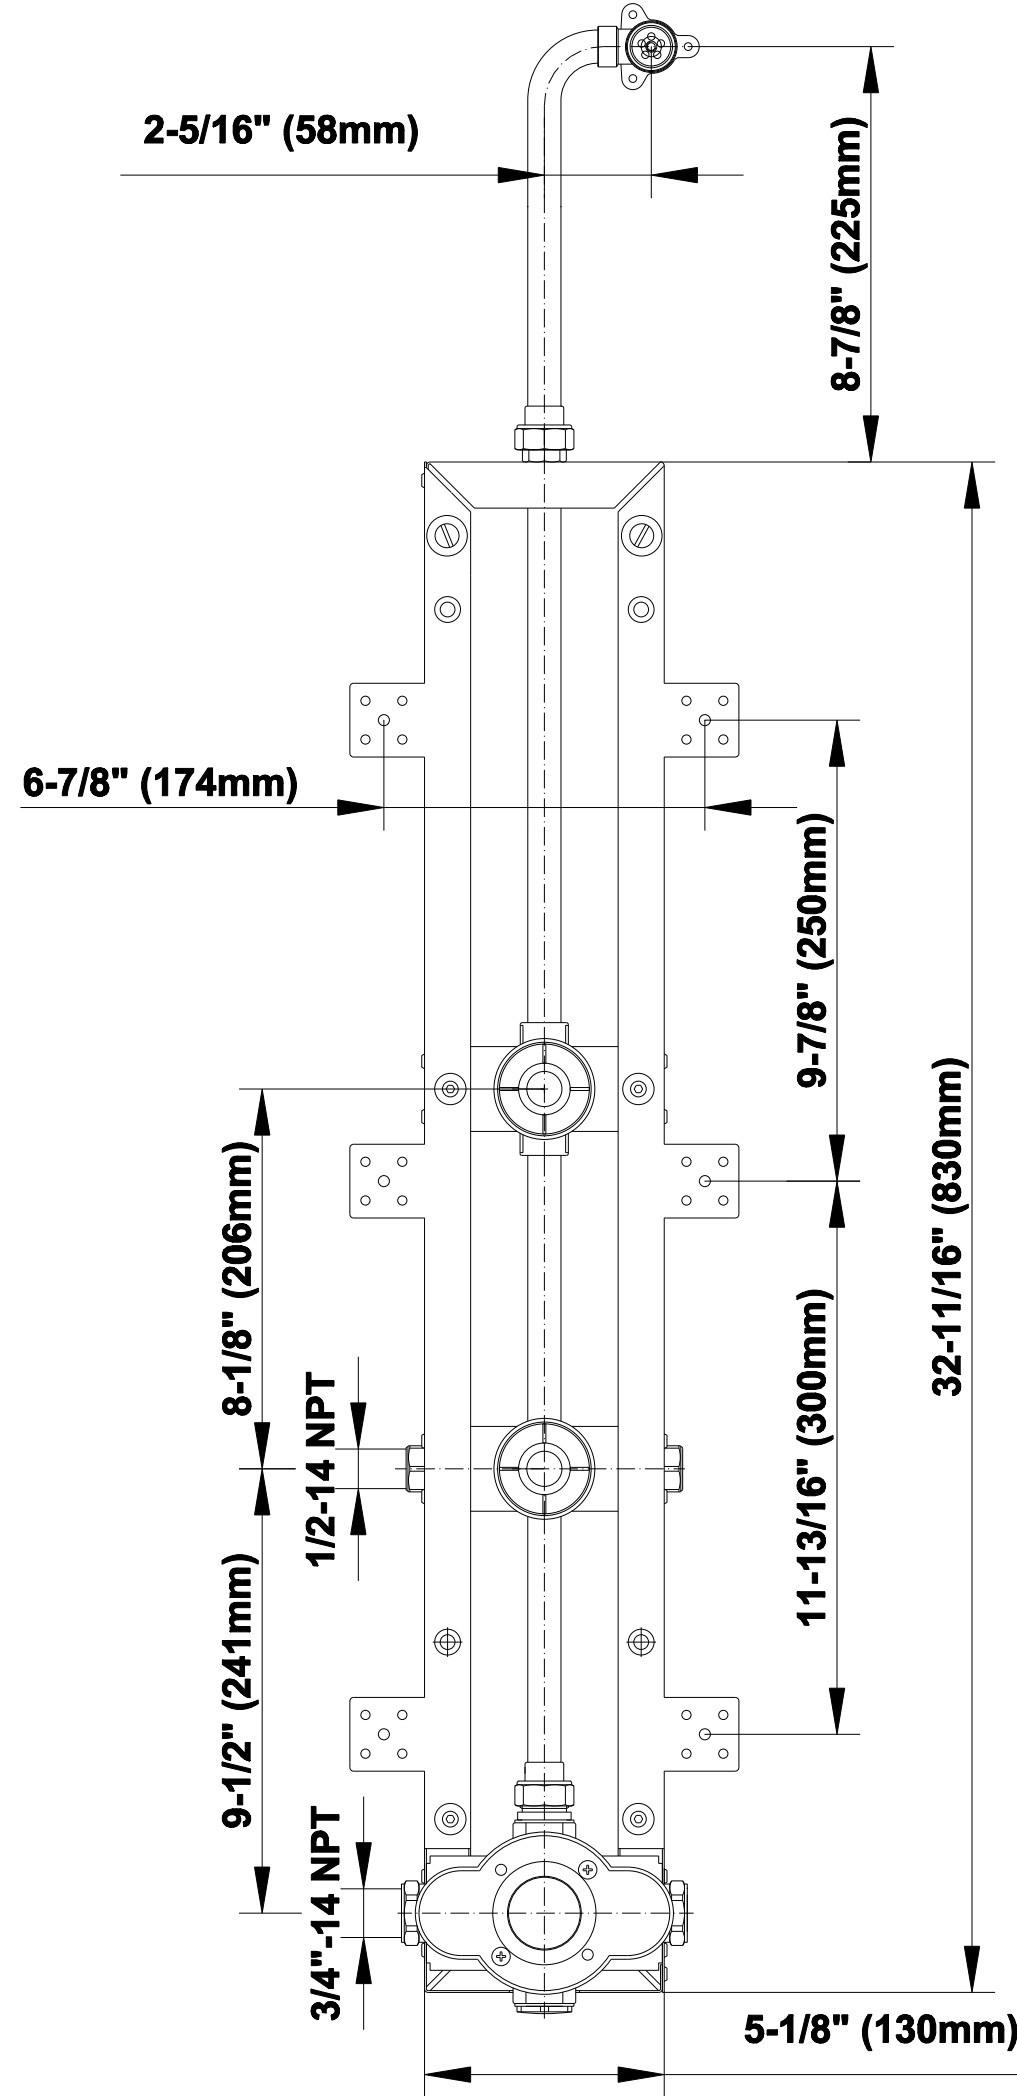

SHOWER
Square Thermostatic Ski Shower
Set w/Handshowers (Trim &
Rough)
GE2.020A-C9S

GRAFF®

Information

- 3/4" Thermostatic Valve
- Showerhead with no-clog, easy-clean spray nozzles
- Handshower Set w/Wall Bracket
- Optional Extension Kit Available
- Flow Rates: showerhead ≤ 2.5 max gpm, handshower ≤ 1.5 max gpm

SHOWER
59" Shower Hose
G-8605

GRAFF®

Information

- Brass spiral flexible hose with conical nut

Finishes

Polished
Chrome

Steelnox®
(Satin Nickel)

Product Features

Finishes

Polished
Chrome

Steelnox®
(Satin Nickel)

G-8654

Shower Components
Contemporary Rectangle Handshower

Product Features

- Smooth, all-metal handle
- Shower hose not included
- Includes internal backflow preventer
- Handshower flow rate ≤ 1.5 max gpm

SHOWER
Rough Ski Shower
G-8805

GRAFF®

Information

- Complete rough box includes 1 thermostatic and 2 Stop/Volume Control Valves

Finishes

Polished
Chrome

Steelnox®
(Satin Nickel)

Complete Rough Box G-8805