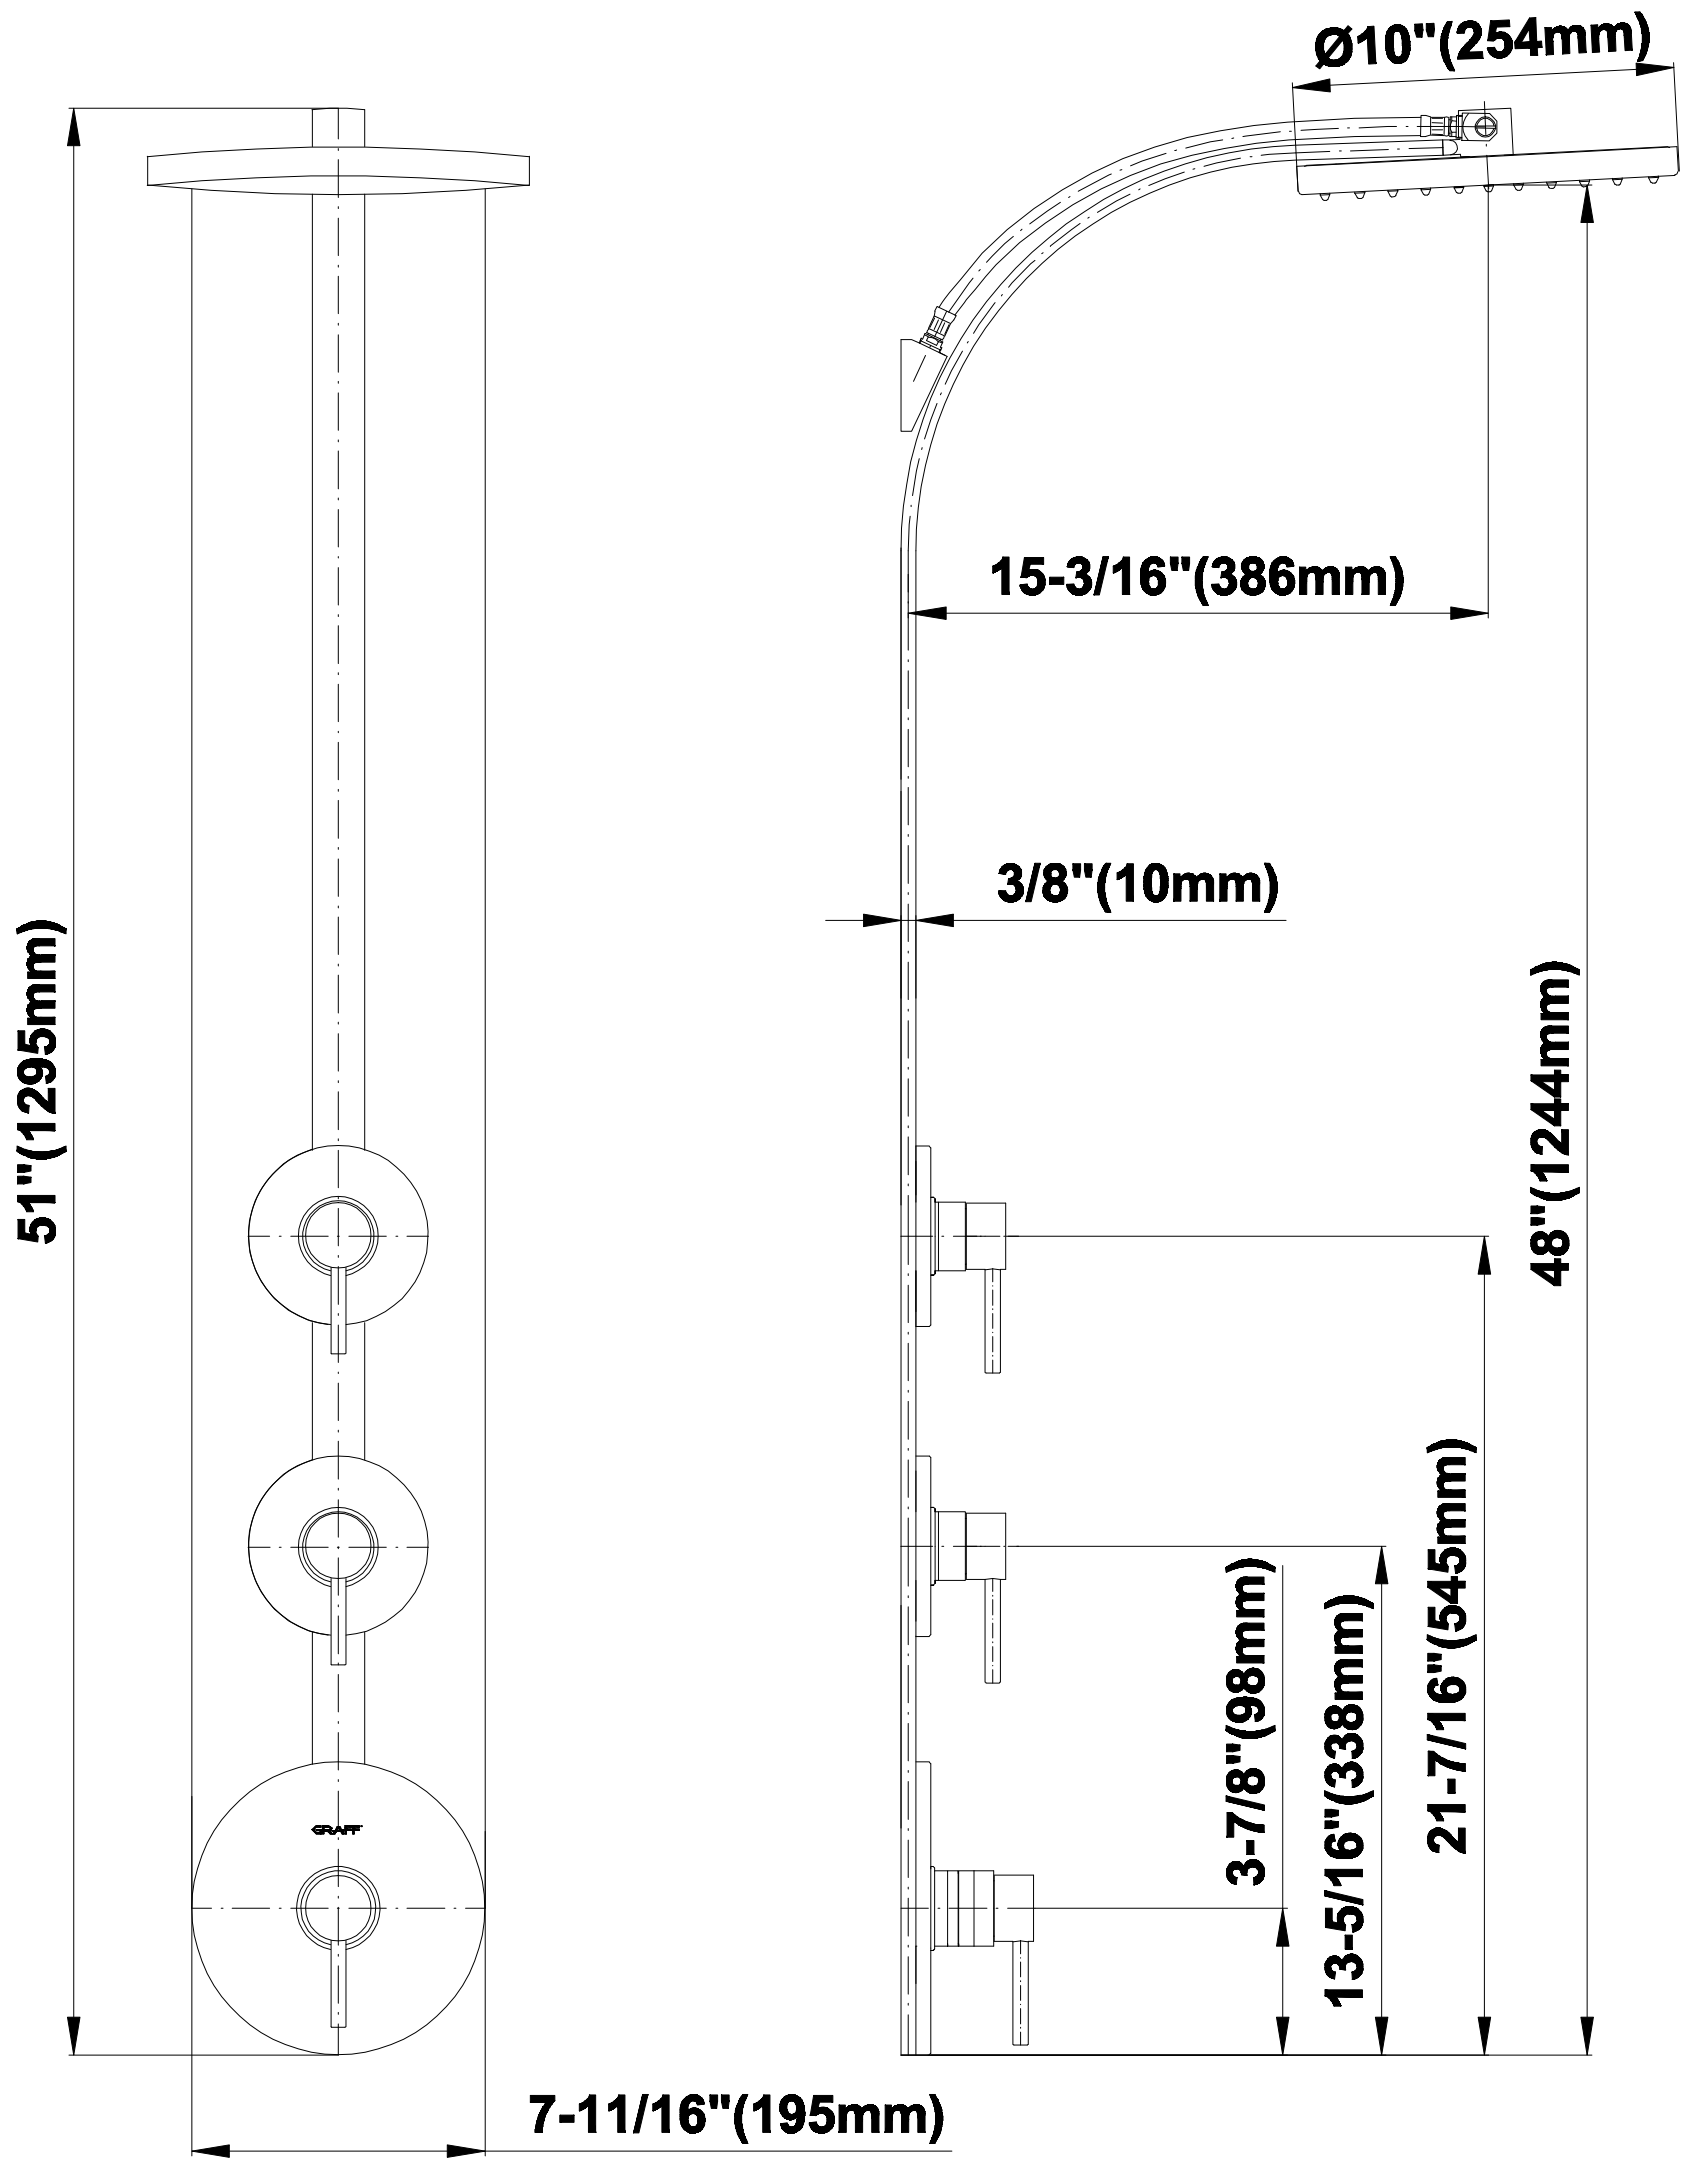

G-8800

M.E. Series