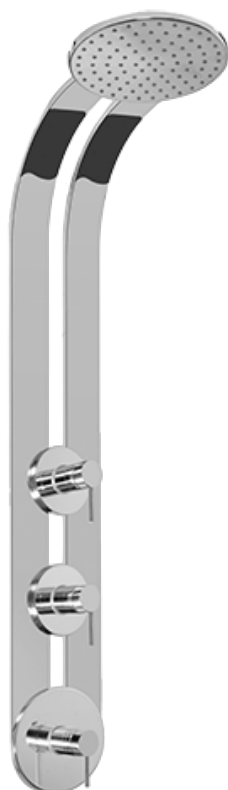

SHOWER
Round Thermostatic Ski Shower
Set w/Handspray (Rough & Trim)
GD2.020A-LM37S

GRAFF[®]

Information

- 3/4" Thermostatic Valve
- Showerhead with no-clog, easy-clean spray nozzles
- Handshower Set w/Wall Bracket
- Optional Extension Kit Available
- Flow Rates: showerhead ≤ 2.5 max gpm, handshower ≤ 1.5 max gpm

SHOWER
59" Shower Hose
G-8605

GRAFF®

Information

- Brass spiral flexible hose with conical nut

Finishes

Polished
Chrome

Stainless®
(Satin Nickel)

Product Features

Steelnox®
(Satin Nickel)

G-8714

Contemporary Round Handshower

Product Features

- Solid brass construction
- Smooth, all-metal handle
- Aerated flow rate ≤ 1.5 max gpm
- Shower hose not included

Code Compliance

www.graff-faucets.com | phone: 800-954-4723

SHOWER
Shower Panel and Handles
G-8800-LM37S-T

GRAFF®

Finishes

Polished
Chrome

Steelnox®
(Satin Nickel)

G-8800

M.E. Series